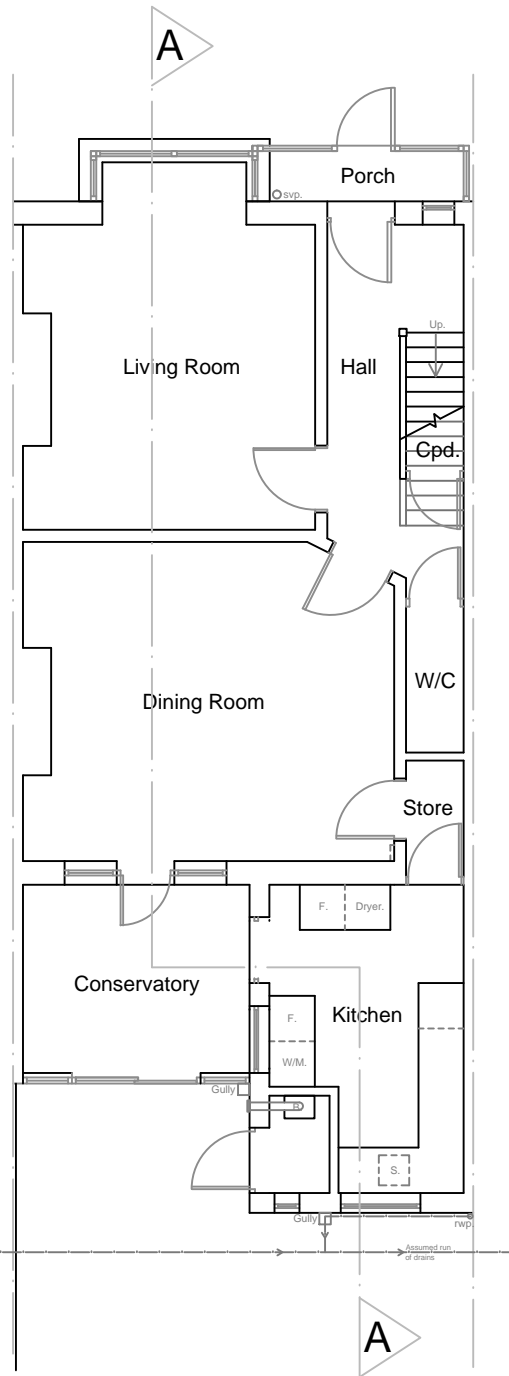

Existing Layout

Ground Floor Plan
@ 1:100

First Floor Plan
@ 1:100

North Elevation
@ 1:100

South Elevation
@ 1:100

East Elevation
@ 1:100

Site Plan @ 1:500

Location Plan @ 1:1250

Revision A: East Elevation Added -17.12.2020

BLOOMFIELD DESIGN & BUILD

Bloomfielddesignandbuild@outlook.com

+ 44 7711104756

Mr & Mrs Moore,
84 Hartley Road,
Portsmouth, Hampshire. PO2 9HX

Job No.	Drawing No.	Revision.	Date.
2007	003	A	07.08.20