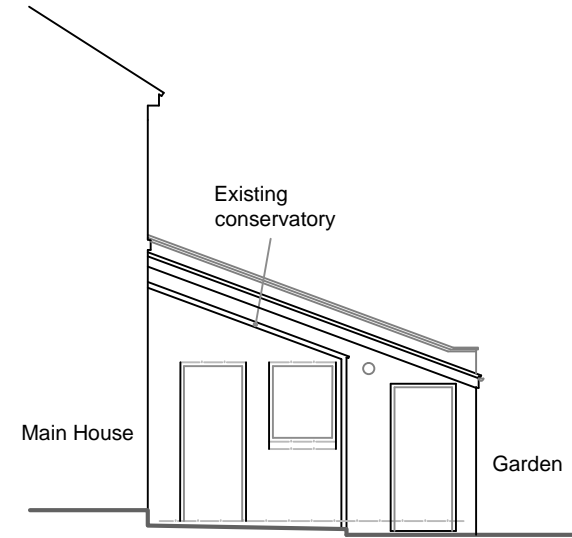

Existing Layout

Ground Floor Plan
@ 1:100

First Floor Plan
@ 1:100

North Elevation
@ 1:100

South Elevation
@ 1:100

East Elevation
@ 1:100

Site Plan @ 1:500

Location Plan @ 1:1250

Revision A: East Elevation Added -17.12.2020

BLOOMFIELD DESIGN & BUILD

Bloomfielddesignandbuild@outlook.com

+ 44 7711104756

Mr & Mrs Moore,
84 Hartley Road,
Portsmouth, Hampshire. PO2 9HX

Job No.	Drawing No.	Revision.	Date.
2007	003	A	07.08.20