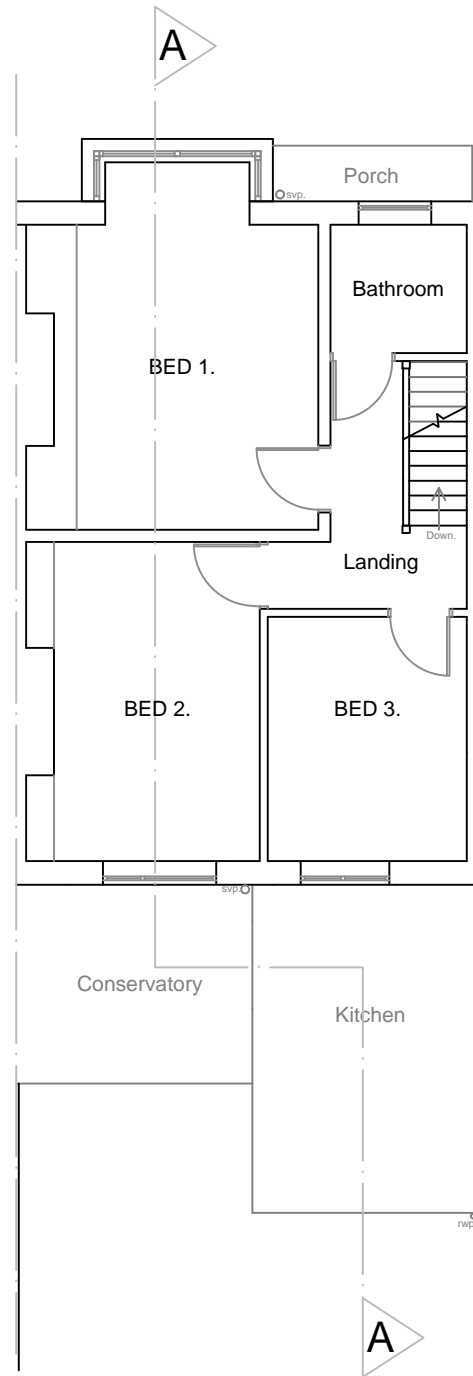

Existing Layout

Ground Floor Plan
@ 1:100

First Floor Plan
@ 1:100

North Elevation
@ 1:100

South Elevation
@ 1:100

East Elevation
@ 1:100

Site Plan @ 1:500

Location Plan @ 1:1250

Revision A: East Elevation Added -17.12.2020

BLOOMFIELD DESIGN & BUILD

Bloomfielddesignandbuild@outlook.com

+ 44 7711104756

Mr & Mrs Moore,
84 Hartley Road,
Portsmouth, Hampshire. PO2 9HX

Job No.	Drawing No.	Revision.	Date.
2007	003	A	07.08.20