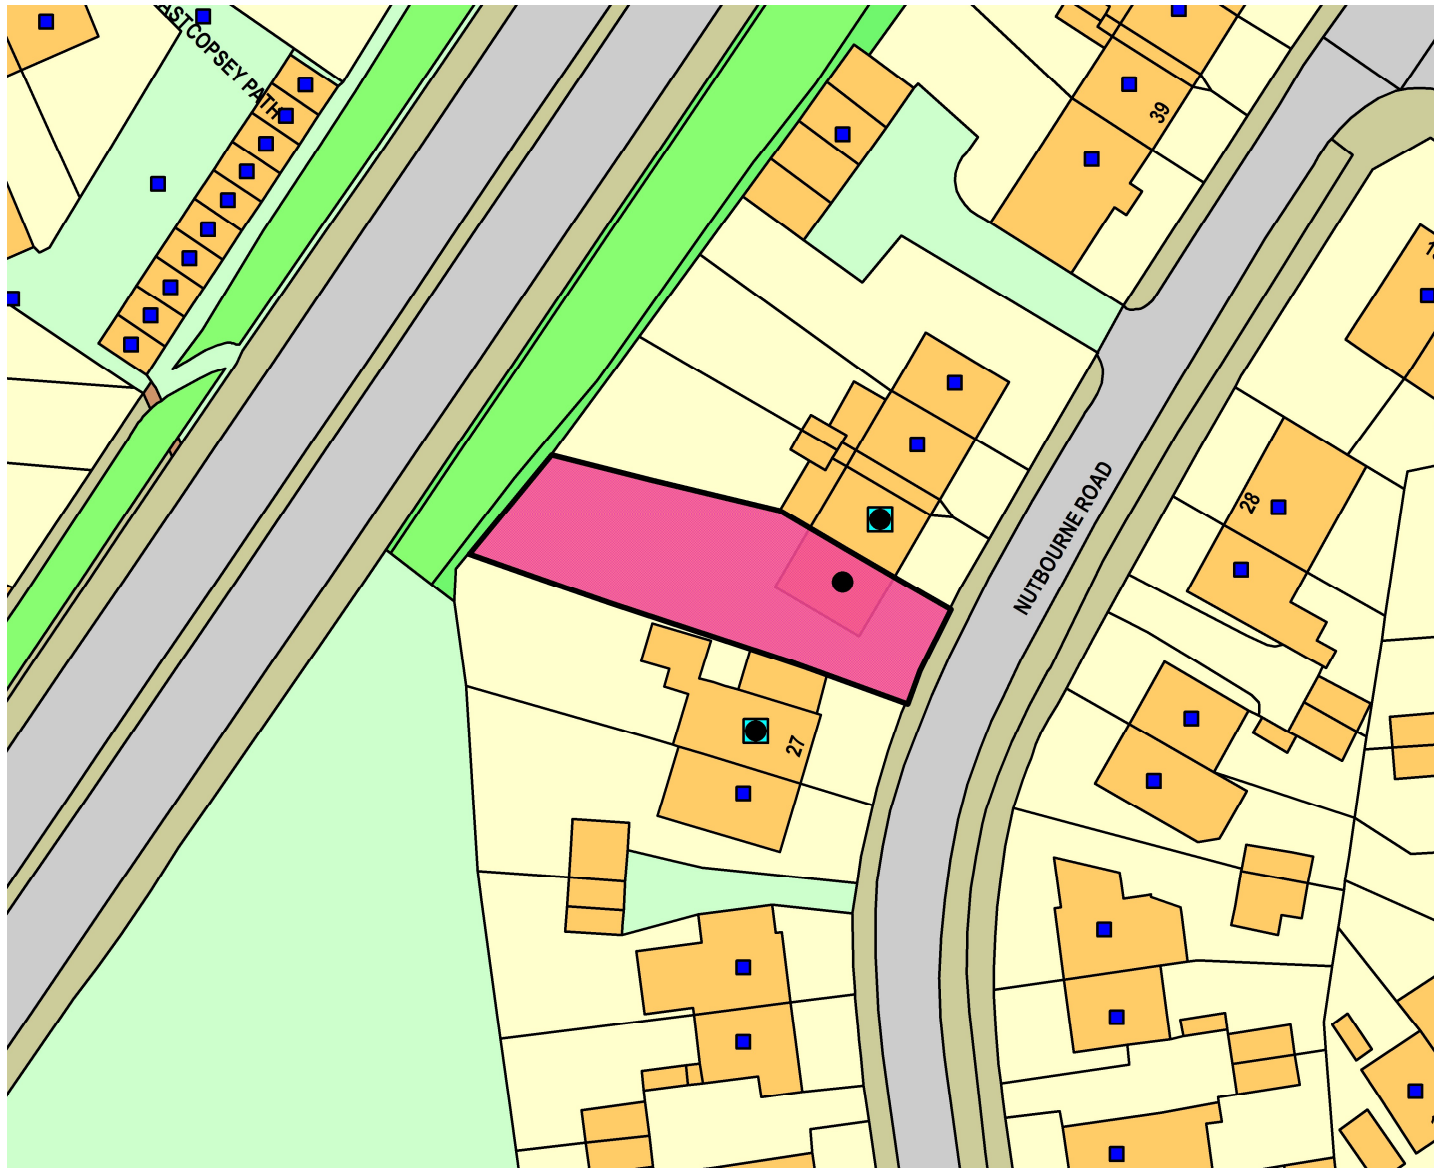

20/00924/HOU

29 Nutbourne Road

Legend

1:608

Organisation	Portsmouth City Council
Department	Planning Service
Comments	Not Set
Date	11 December 2020
SLA Number	100019671

Reproduced from the Ordnance Survey map with the permission of the Controller of Her Majesty's Stationery Office © Crown Copyright 2000. Unauthorised reproduction infringes Crown Copyright and may lead to prosecution or civil proceedings.