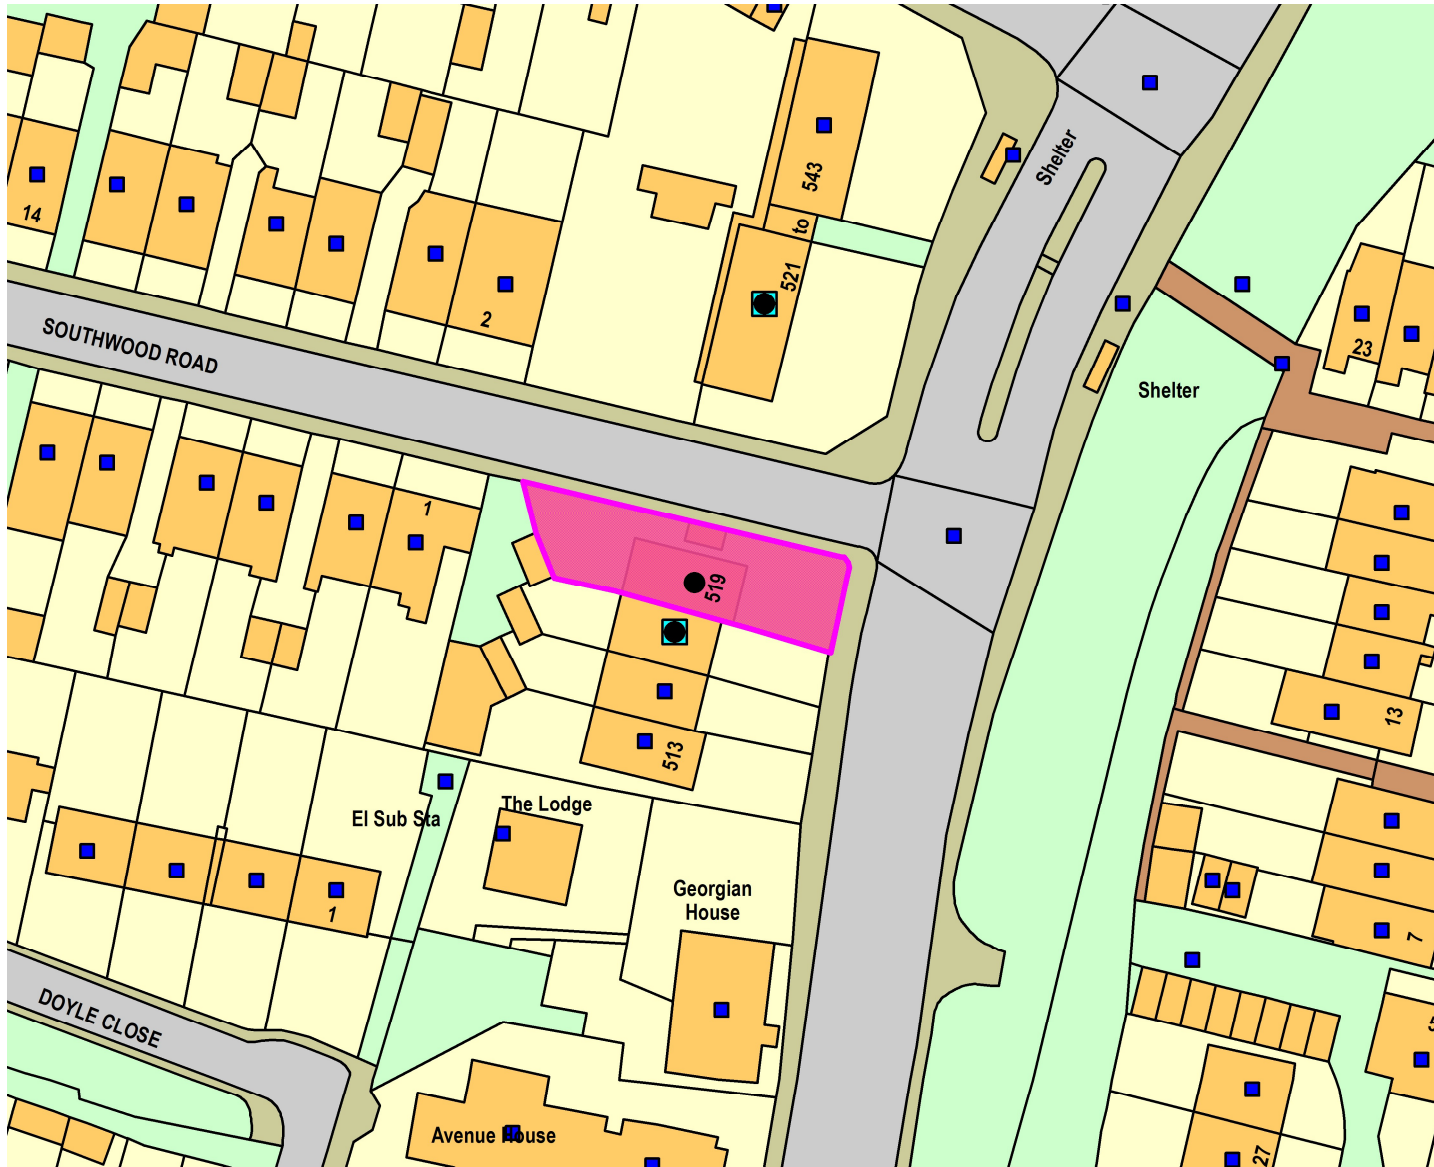

20/01016/HOU

519 London Road

Legend

1:760

Organisation	Portsmouth City Council
Department	Planning Service
Comments	Not Set
Date	14 December 2020
SLA Number	100019671

Reproduced from the Ordnance Survey map with the permission of the Controller of Her Majesty's Stationery Office © Crown Copyright 2000. Unauthorised reproduction infringes Crown Copyright and may lead to prosecution or civil proceedings.