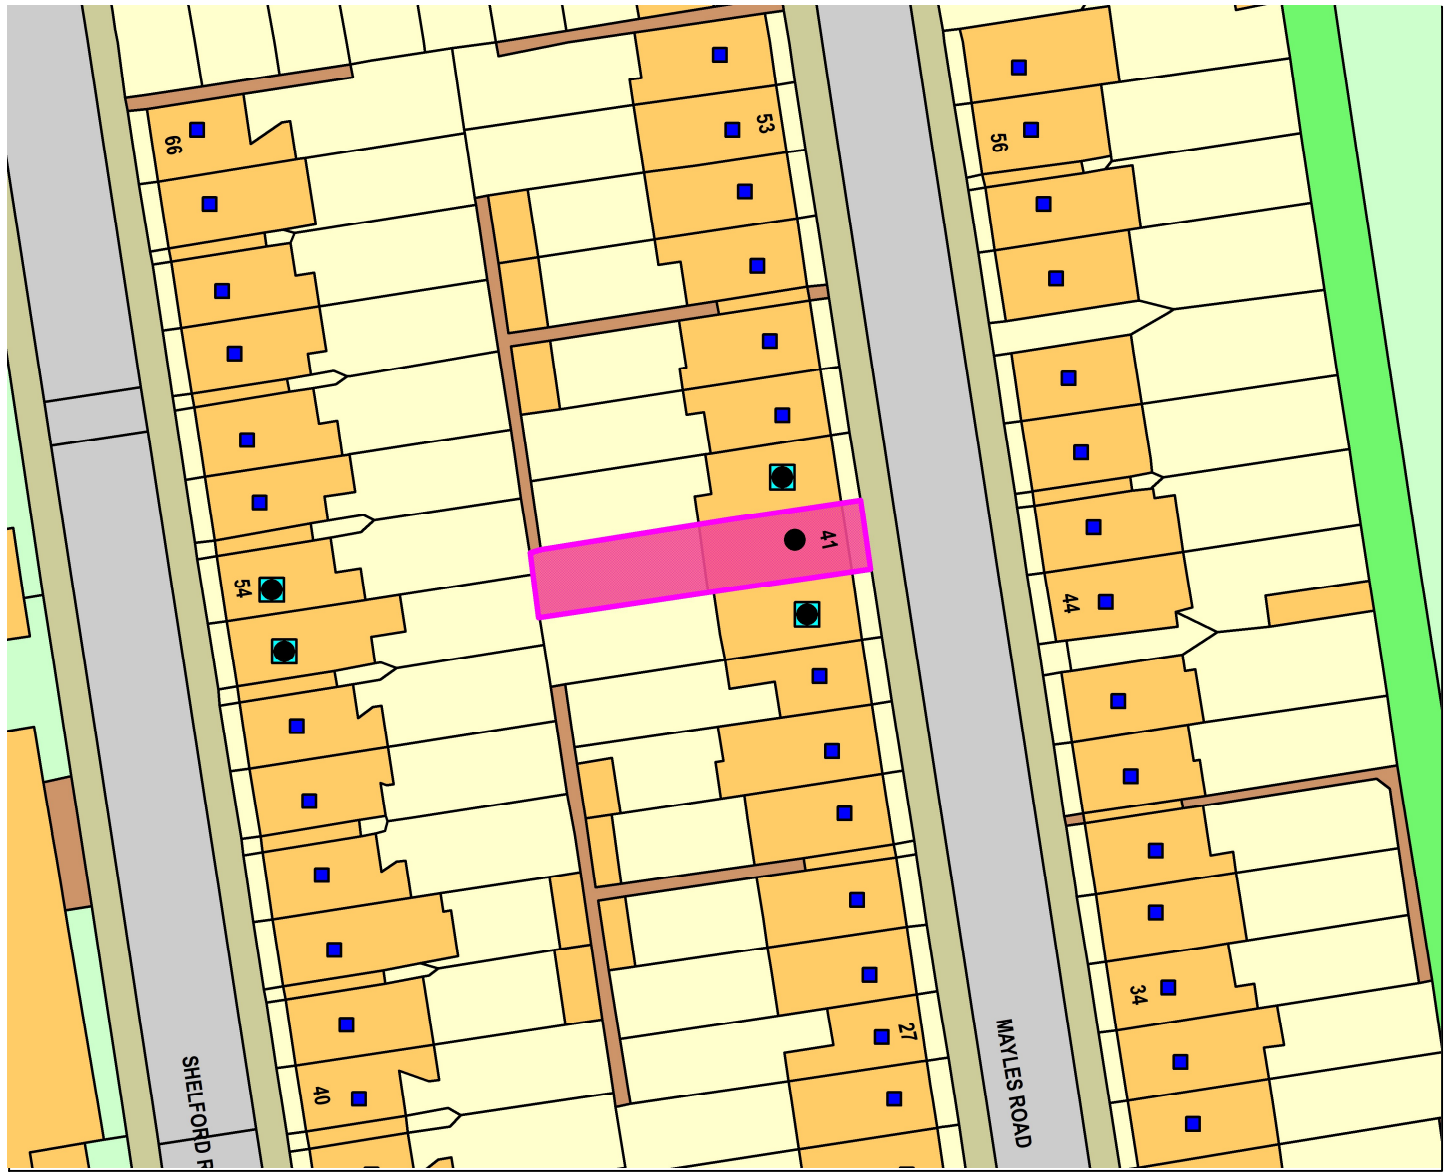

## 41 Mayles Road

**Legend**

1:608

<b>Organisation</b>	Portsmouth City Council
<b>Department</b>	Planning Service
<b>Comments</b>	Not Set
<b>Date</b>	18 December 2020
<b>SLA Number</b>	100019671

Reproduced from the Ordnance Survey map with the permission of the Controller of Her Majesty's Stationery Office © Crown Copyright 2000. Unauthorised reproduction infringes Crown Copyright and may lead to prosecution or civil proceedings.