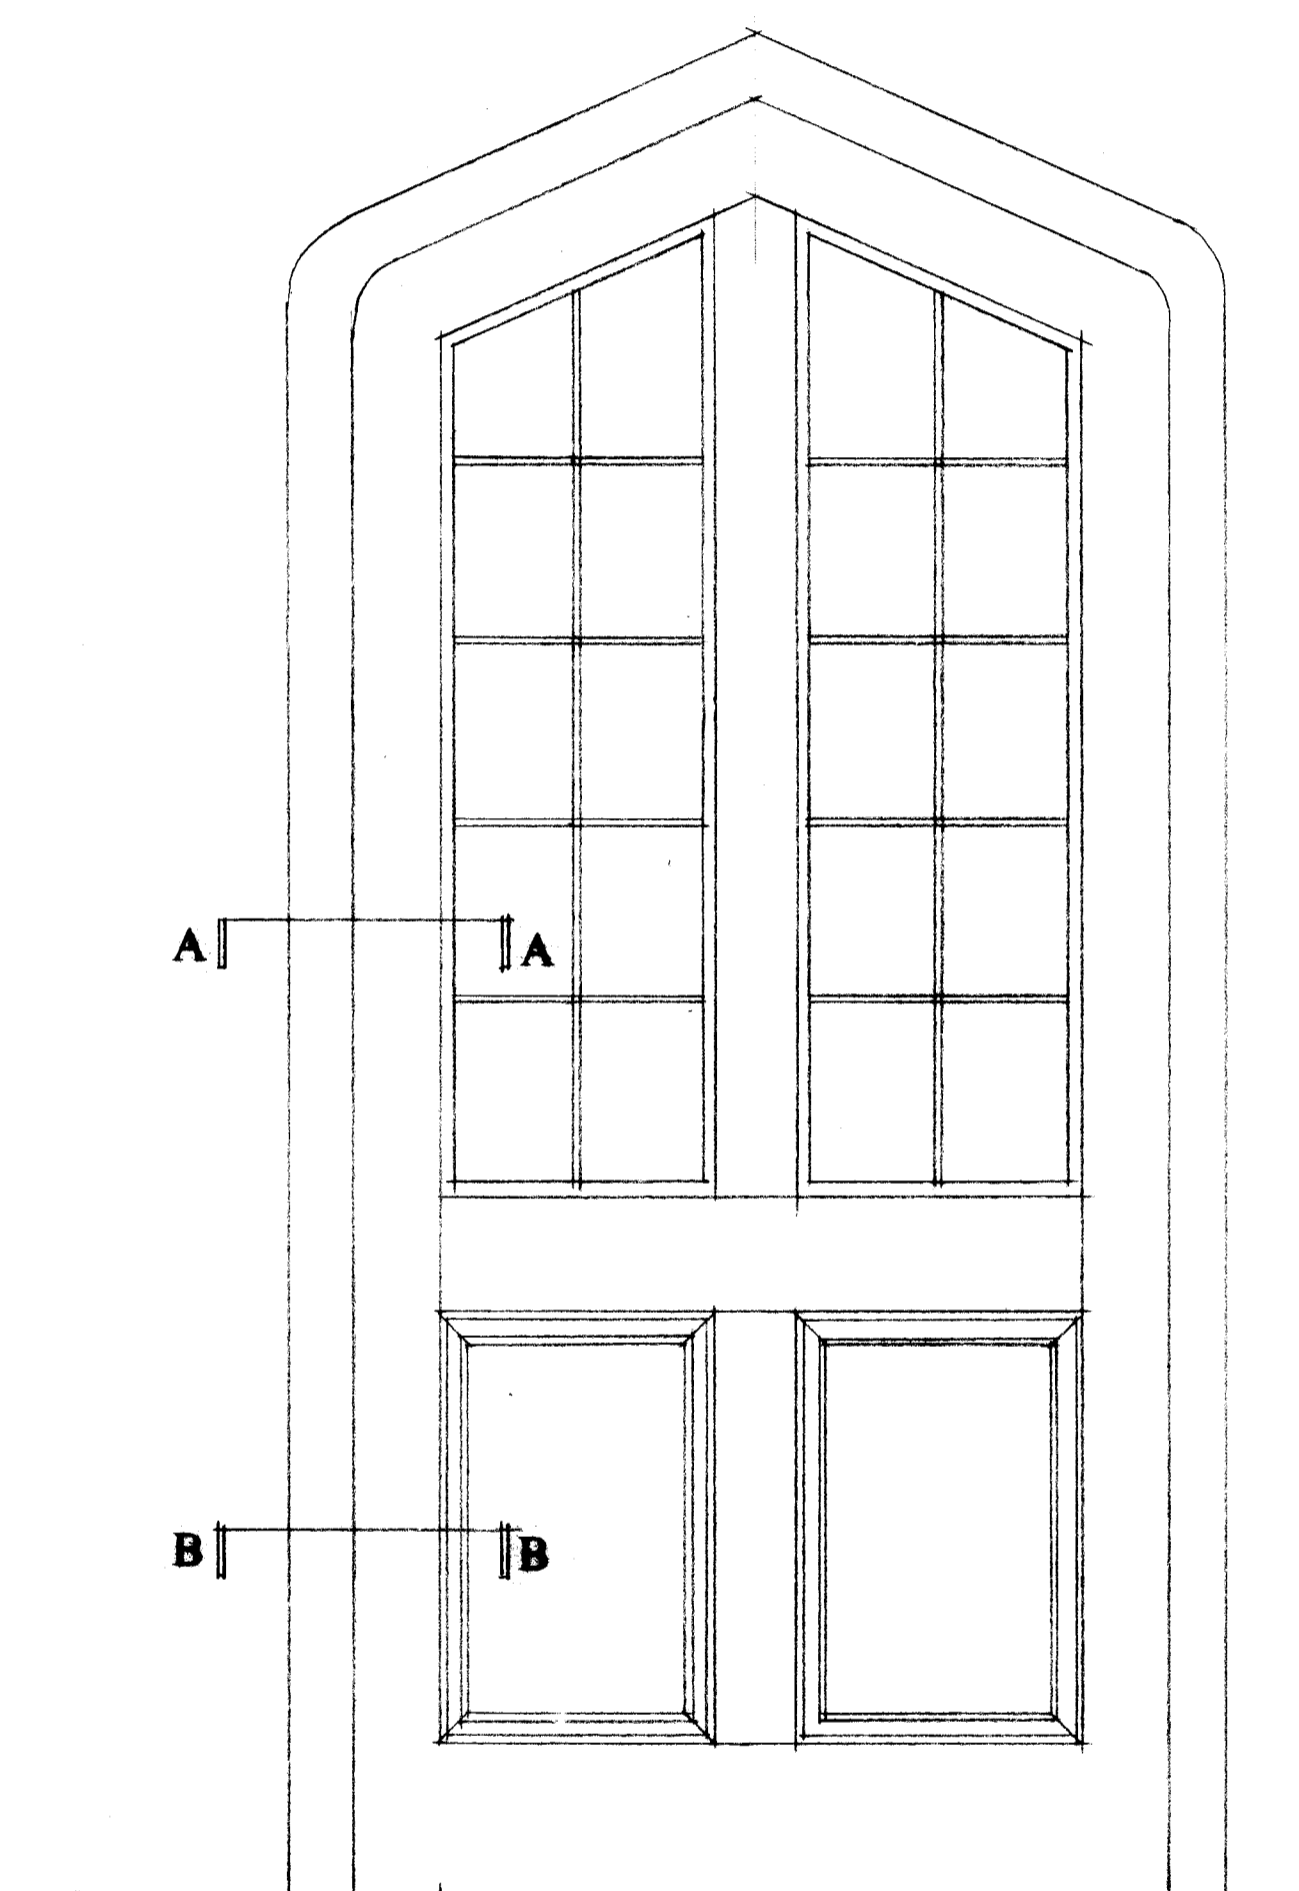

Proposed glazed door 1:10

Scale 1:10 @ A1

Client: Mr&Mrs R Boileau
Job: Wraxall Manor
Higher Wraxall
Dorset

Dwg: Sitting room door details (08)

Scale: 1:10 1:2 Date: Oct 2020

Dwg No. 1317/08

TFH REEVE

ARCHITECTURAL DESIGN · CONSULTANCY
SURVEYS · RESTORATION
CONSERVATION EXPERTISE