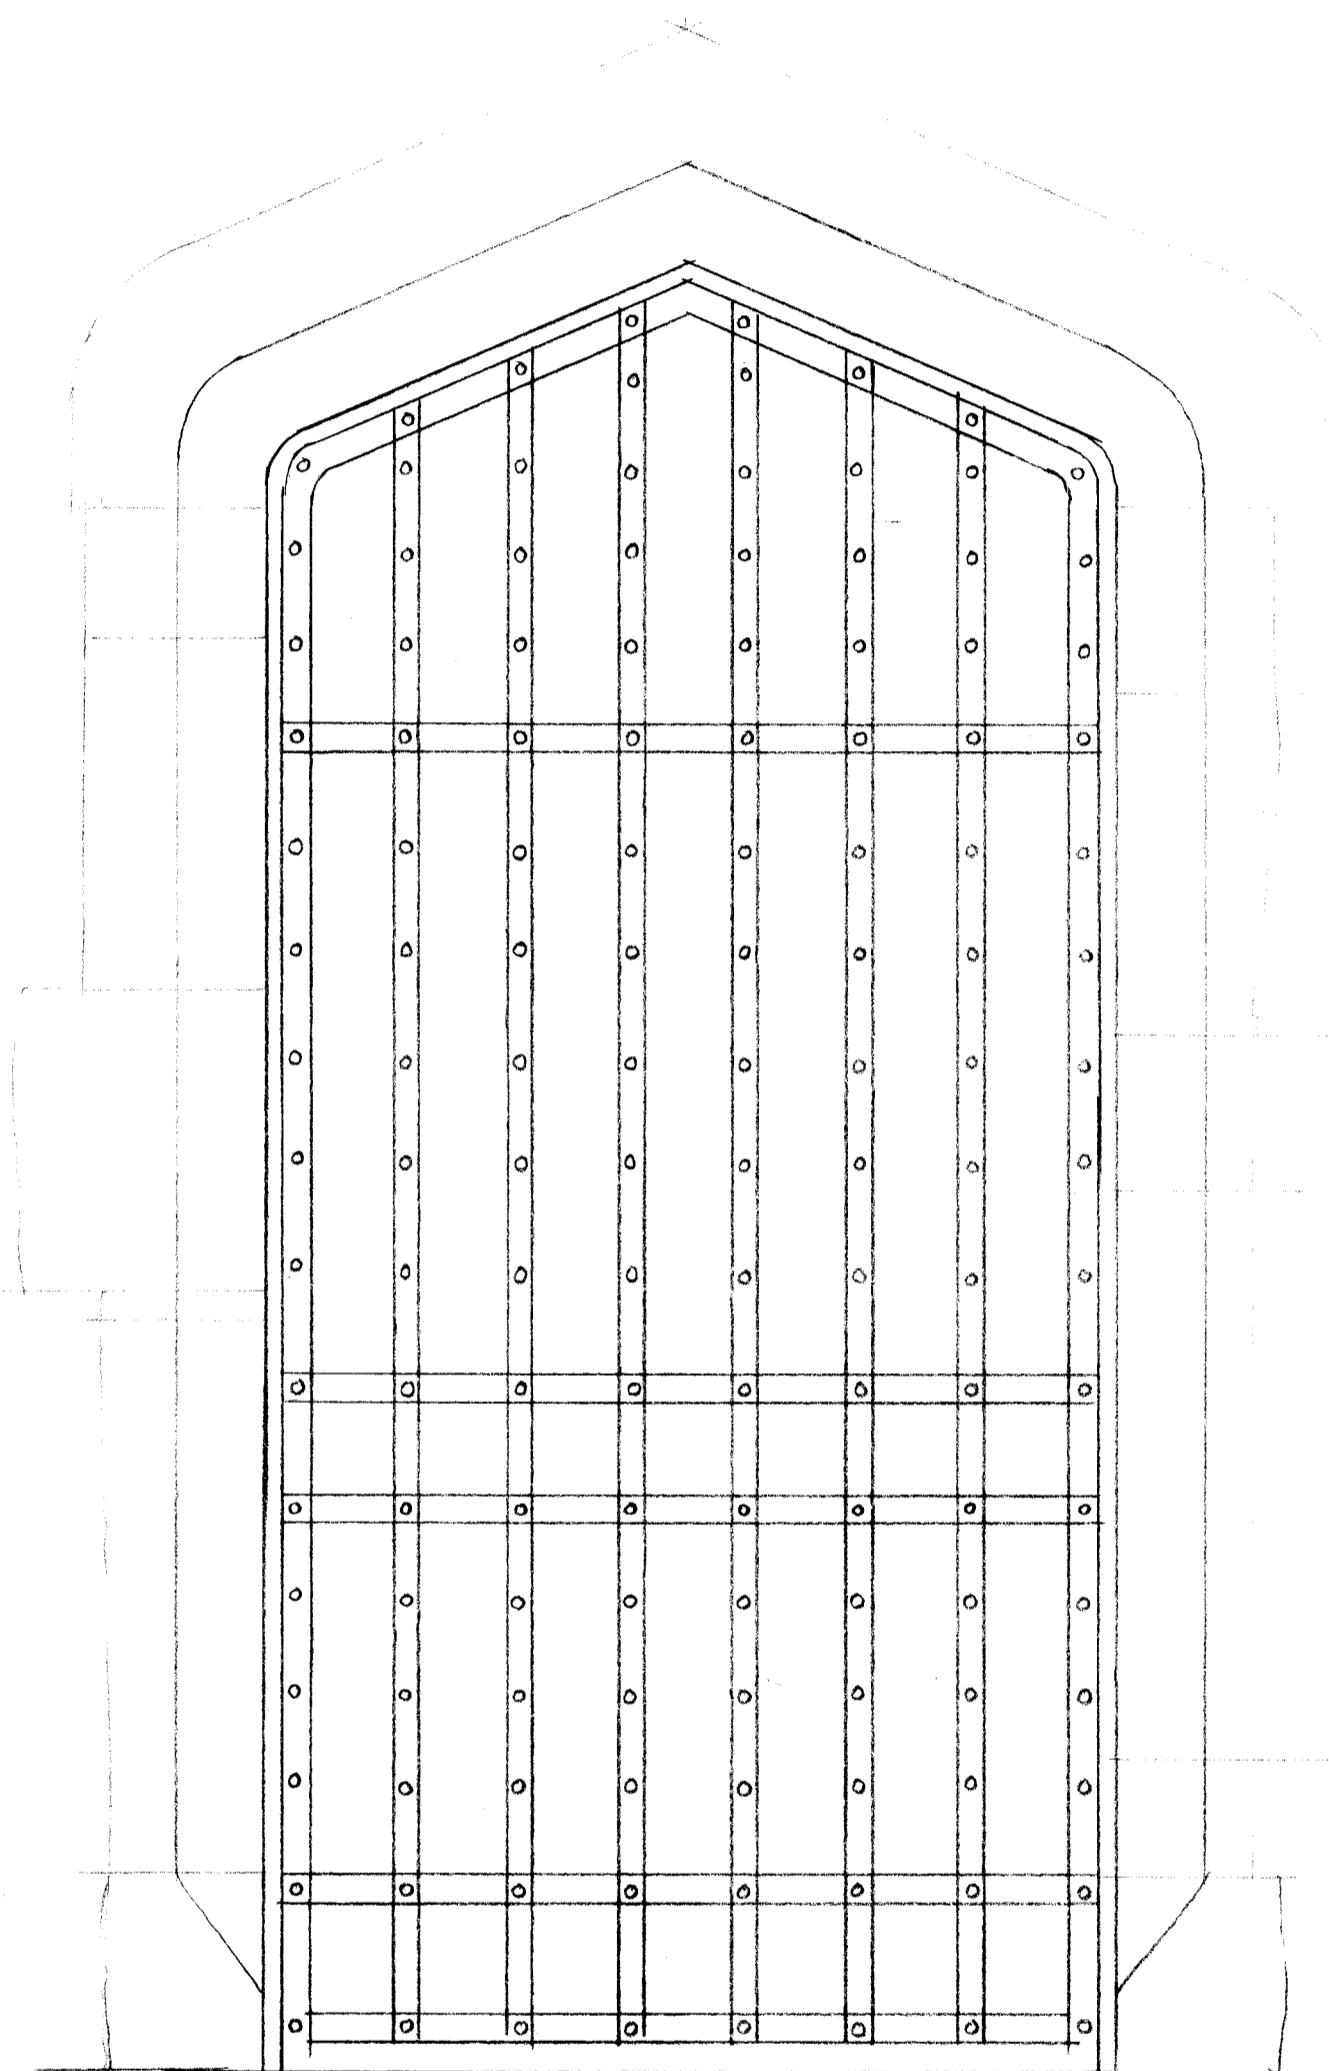

WRAXALL MANOR DORCHESTER

DONHEAD MILL
DONHEAD ST ANDREW
SHAFTESBURY
DORSET SP7 9EP
web: www.threeve.co.uk
e-mail: threeve@gmail.com

Scale 1:2 @ A1

Detail A 1:2

Detail B 1:2

Existing door inside 1:10

Existing door outside 1:10

Proposed glazed door 1:10

Scale 1:10 @ A1

Client: Mr&Mrs R Boileau
Job: Wraxall Manor
Higher Wraxall
Dorset

Dwg: Sitting room door details (08)

Scale: 1:10 1:2 Date: Oct 2020

Dwg No. 1317/08

TFH REEVE

ARCHITECTURAL DESIGN · CONSULTANCY
SURVEYS · RESTORATION
CONSERVATION EXPERTISE