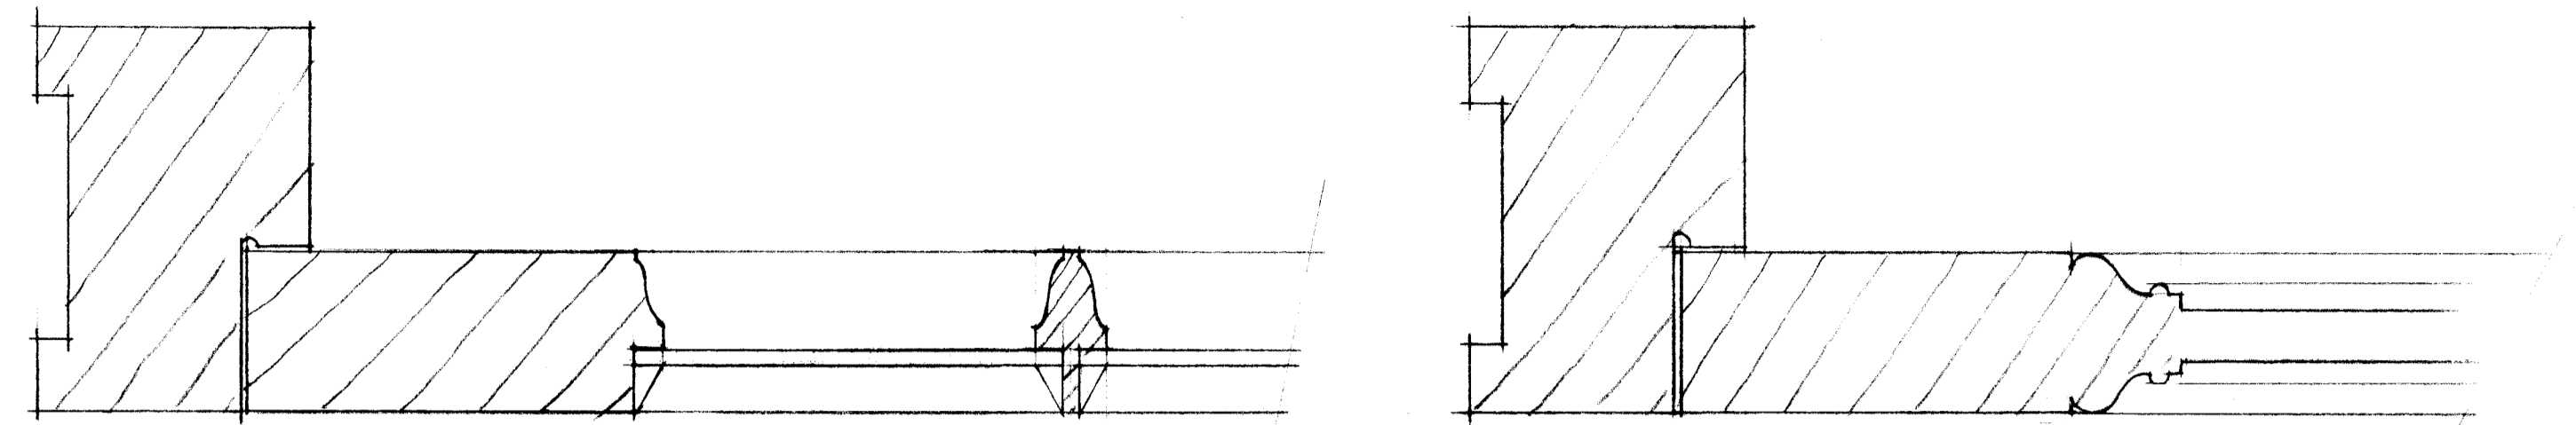

WRAXALL MANOR DORCHESTER

DONHEAD MILL
DONHEAD ST ANDREW
SHAFTESBURY
DORSET SP7 9EP
web: www.threeve.co.uk
e-mail: threeve@gmail.com

Scale 1:2 @ A1

Detail A 1:2

Detail B 1:2

Existing door inside 1:10

Existing door outside 1:10

Proposed glazed door 1:10

Scale 1:10 @ A1

Client: Mr&Mrs R Boileau
Job: Wraxall Manor
Higher Wraxall
Dorset

Dwg: Sitting room door details (08)

Scale: 1:10 1:2 Date: Oct 2020

Dwg No. 1317/08

TFH REEVE

ARCHITECTURAL DESIGN · CONSULTANCY
SURVEYS · RESTORATION
CONSERVATION EXPERTISE