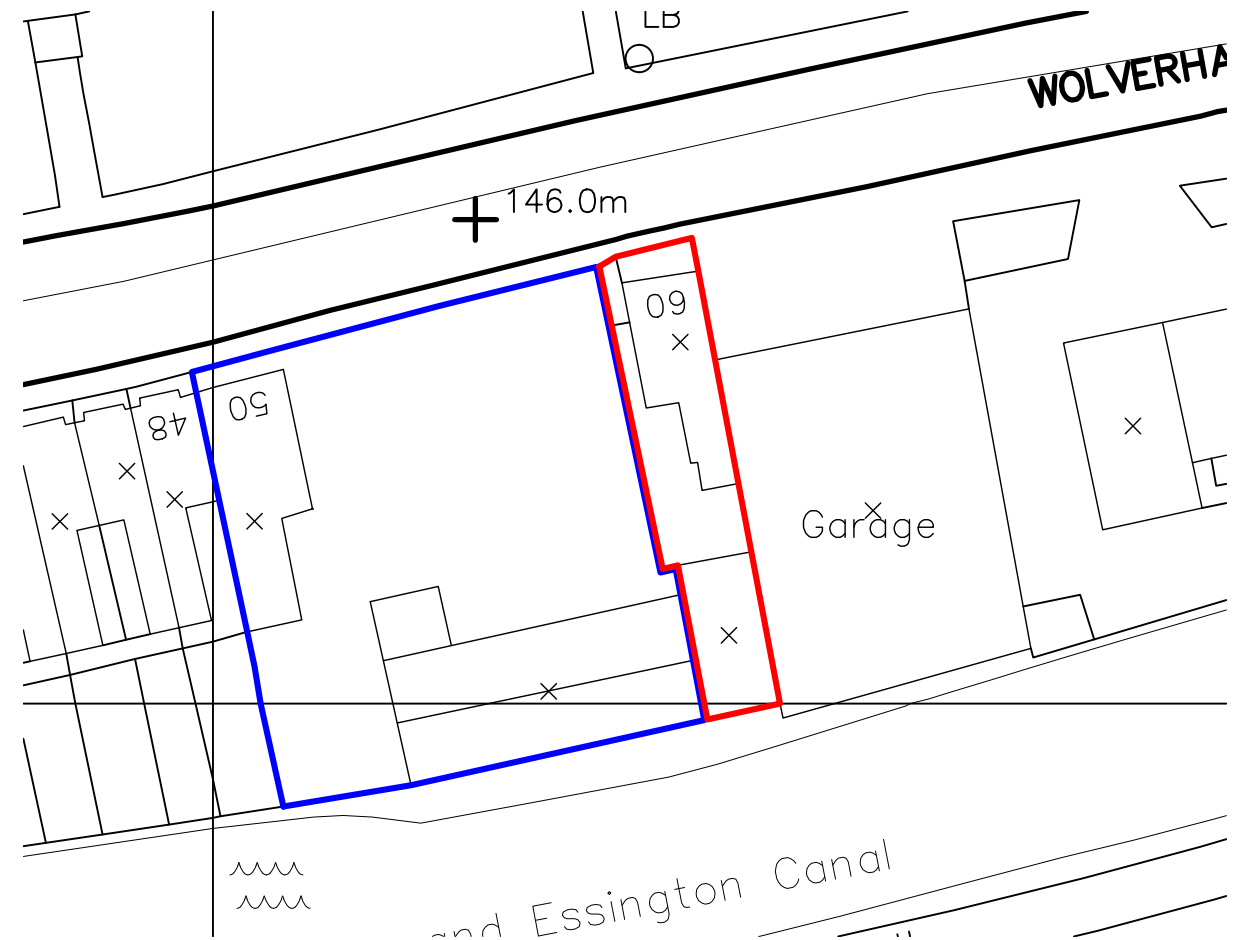

Site Location Plan 1:1250

Block Plan 1:500

REV	DESCRIPTION	DATE	DRAWN
PROJECT: 60 Wolverhampton Road Wednesfield WV11 1UJ		PROJECT: Site Location & Block Plan	DATE: Nov '20
		DRAWING NO: 20013/000	SCALE: 1:1250/ 1:500 @A3
			REVISION:
<small>NO DIMENSIONS TO BE SCALED FROM THIS DRAWING COPYRIGHT RESERVED. THIS DRAWING MAY NOT BE USED OR REPRODUCED WITHOUT WRITTEN CONSENT. COPYRIGHT DESIGNS AND PATENTS ACT 1988</small>			