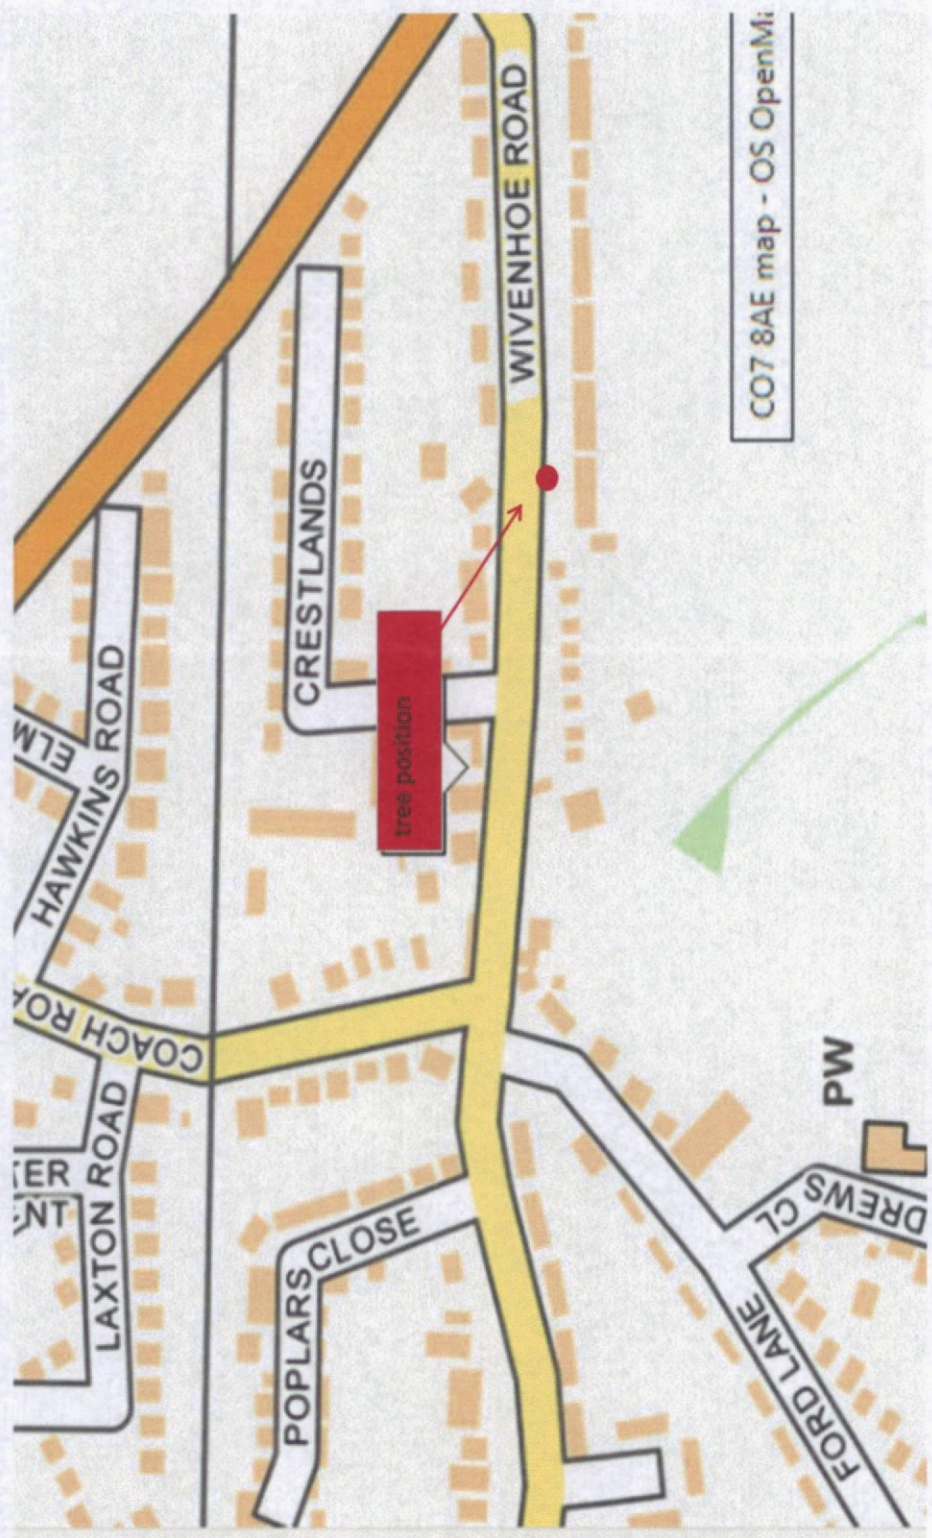

TREE PRESERVATION ORDER 10/00049/TPO

MS. T. SALES
26 WIVENHOE ROAD
ALRESFORD
CO7 8AD.