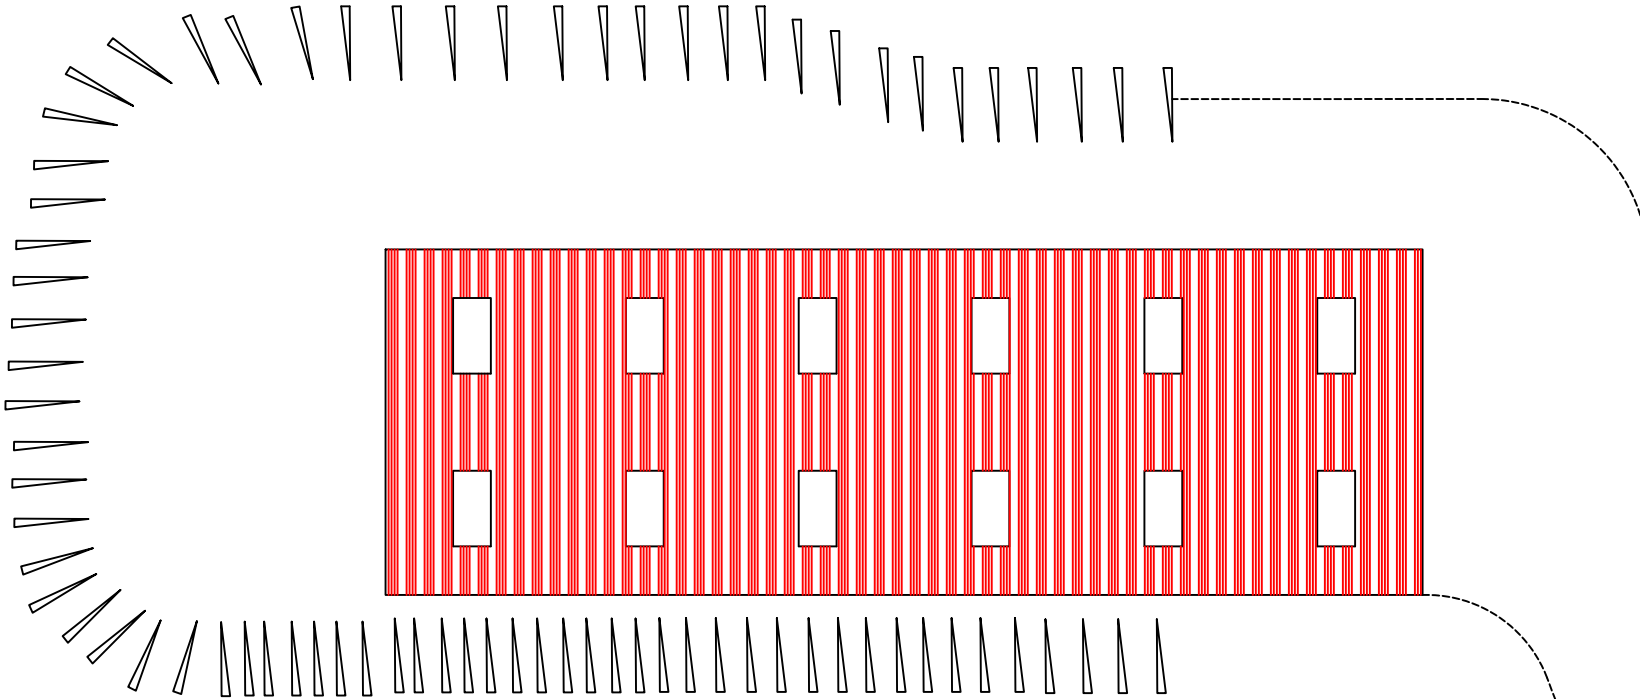

Site Plan: Land off Ingleton Road, Burton in Lonsdale, Burton in Lonsdale

Dwg No.: CW116 - 2 Revision:
Client: A Bailey Project: New Agricultural Building Title: Site Plan
Date: 22 October 2020
Drawn by: C.Winter
Page Number: 2 of 5

Sheet Size A4