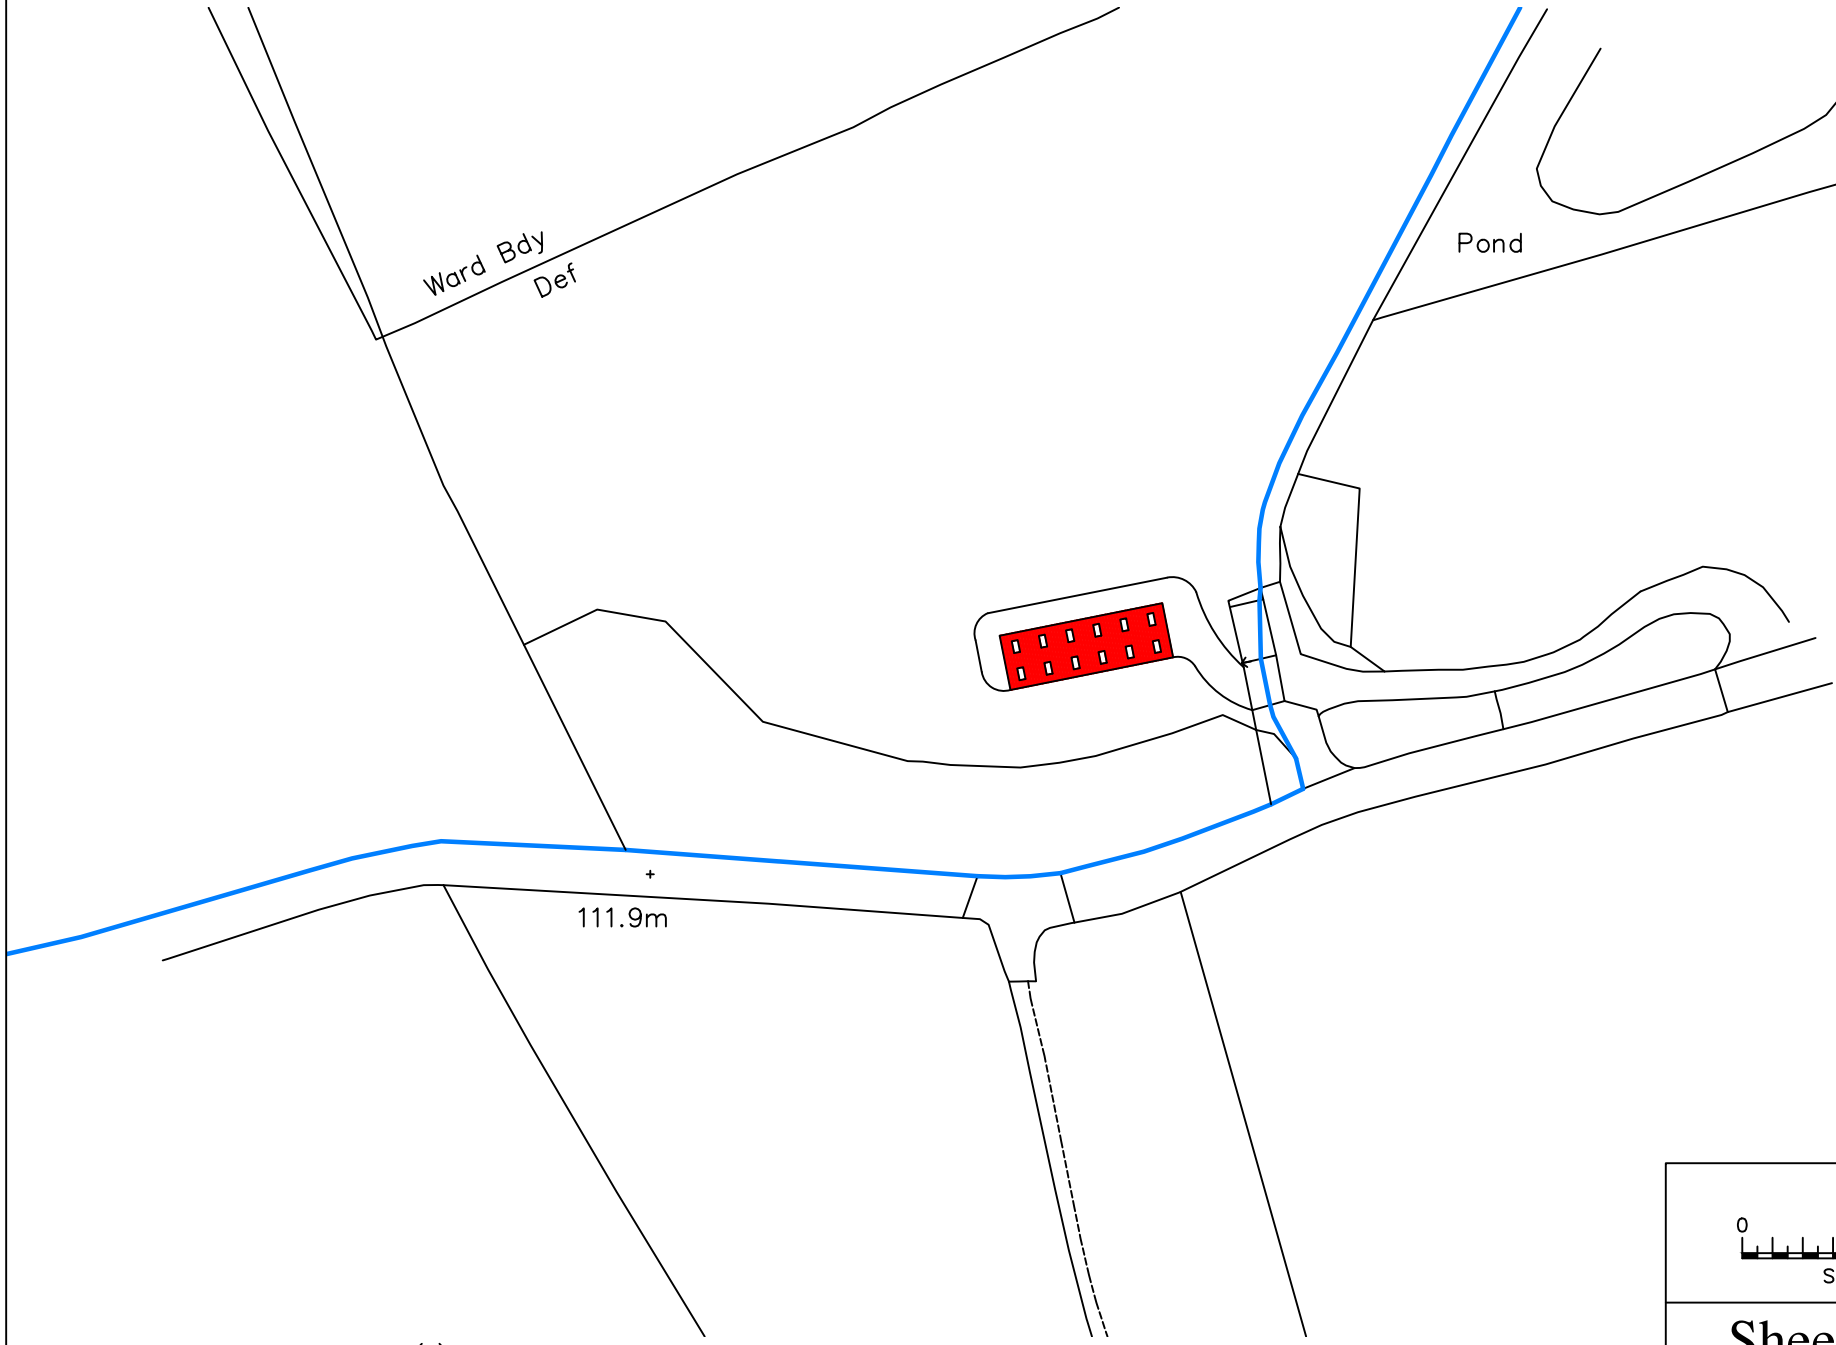

Location Plan: Land off Ingleton Road, Burton in Lonsdale, Burton in Lonsdale

Dwg No.: CW116 - 1

Revision:

Client: A Bailey
Project: New Agricultural
Building
Title: Site Plan

Date: 2020

Drawn by: T Simpkins

Page Number: 1 of 6