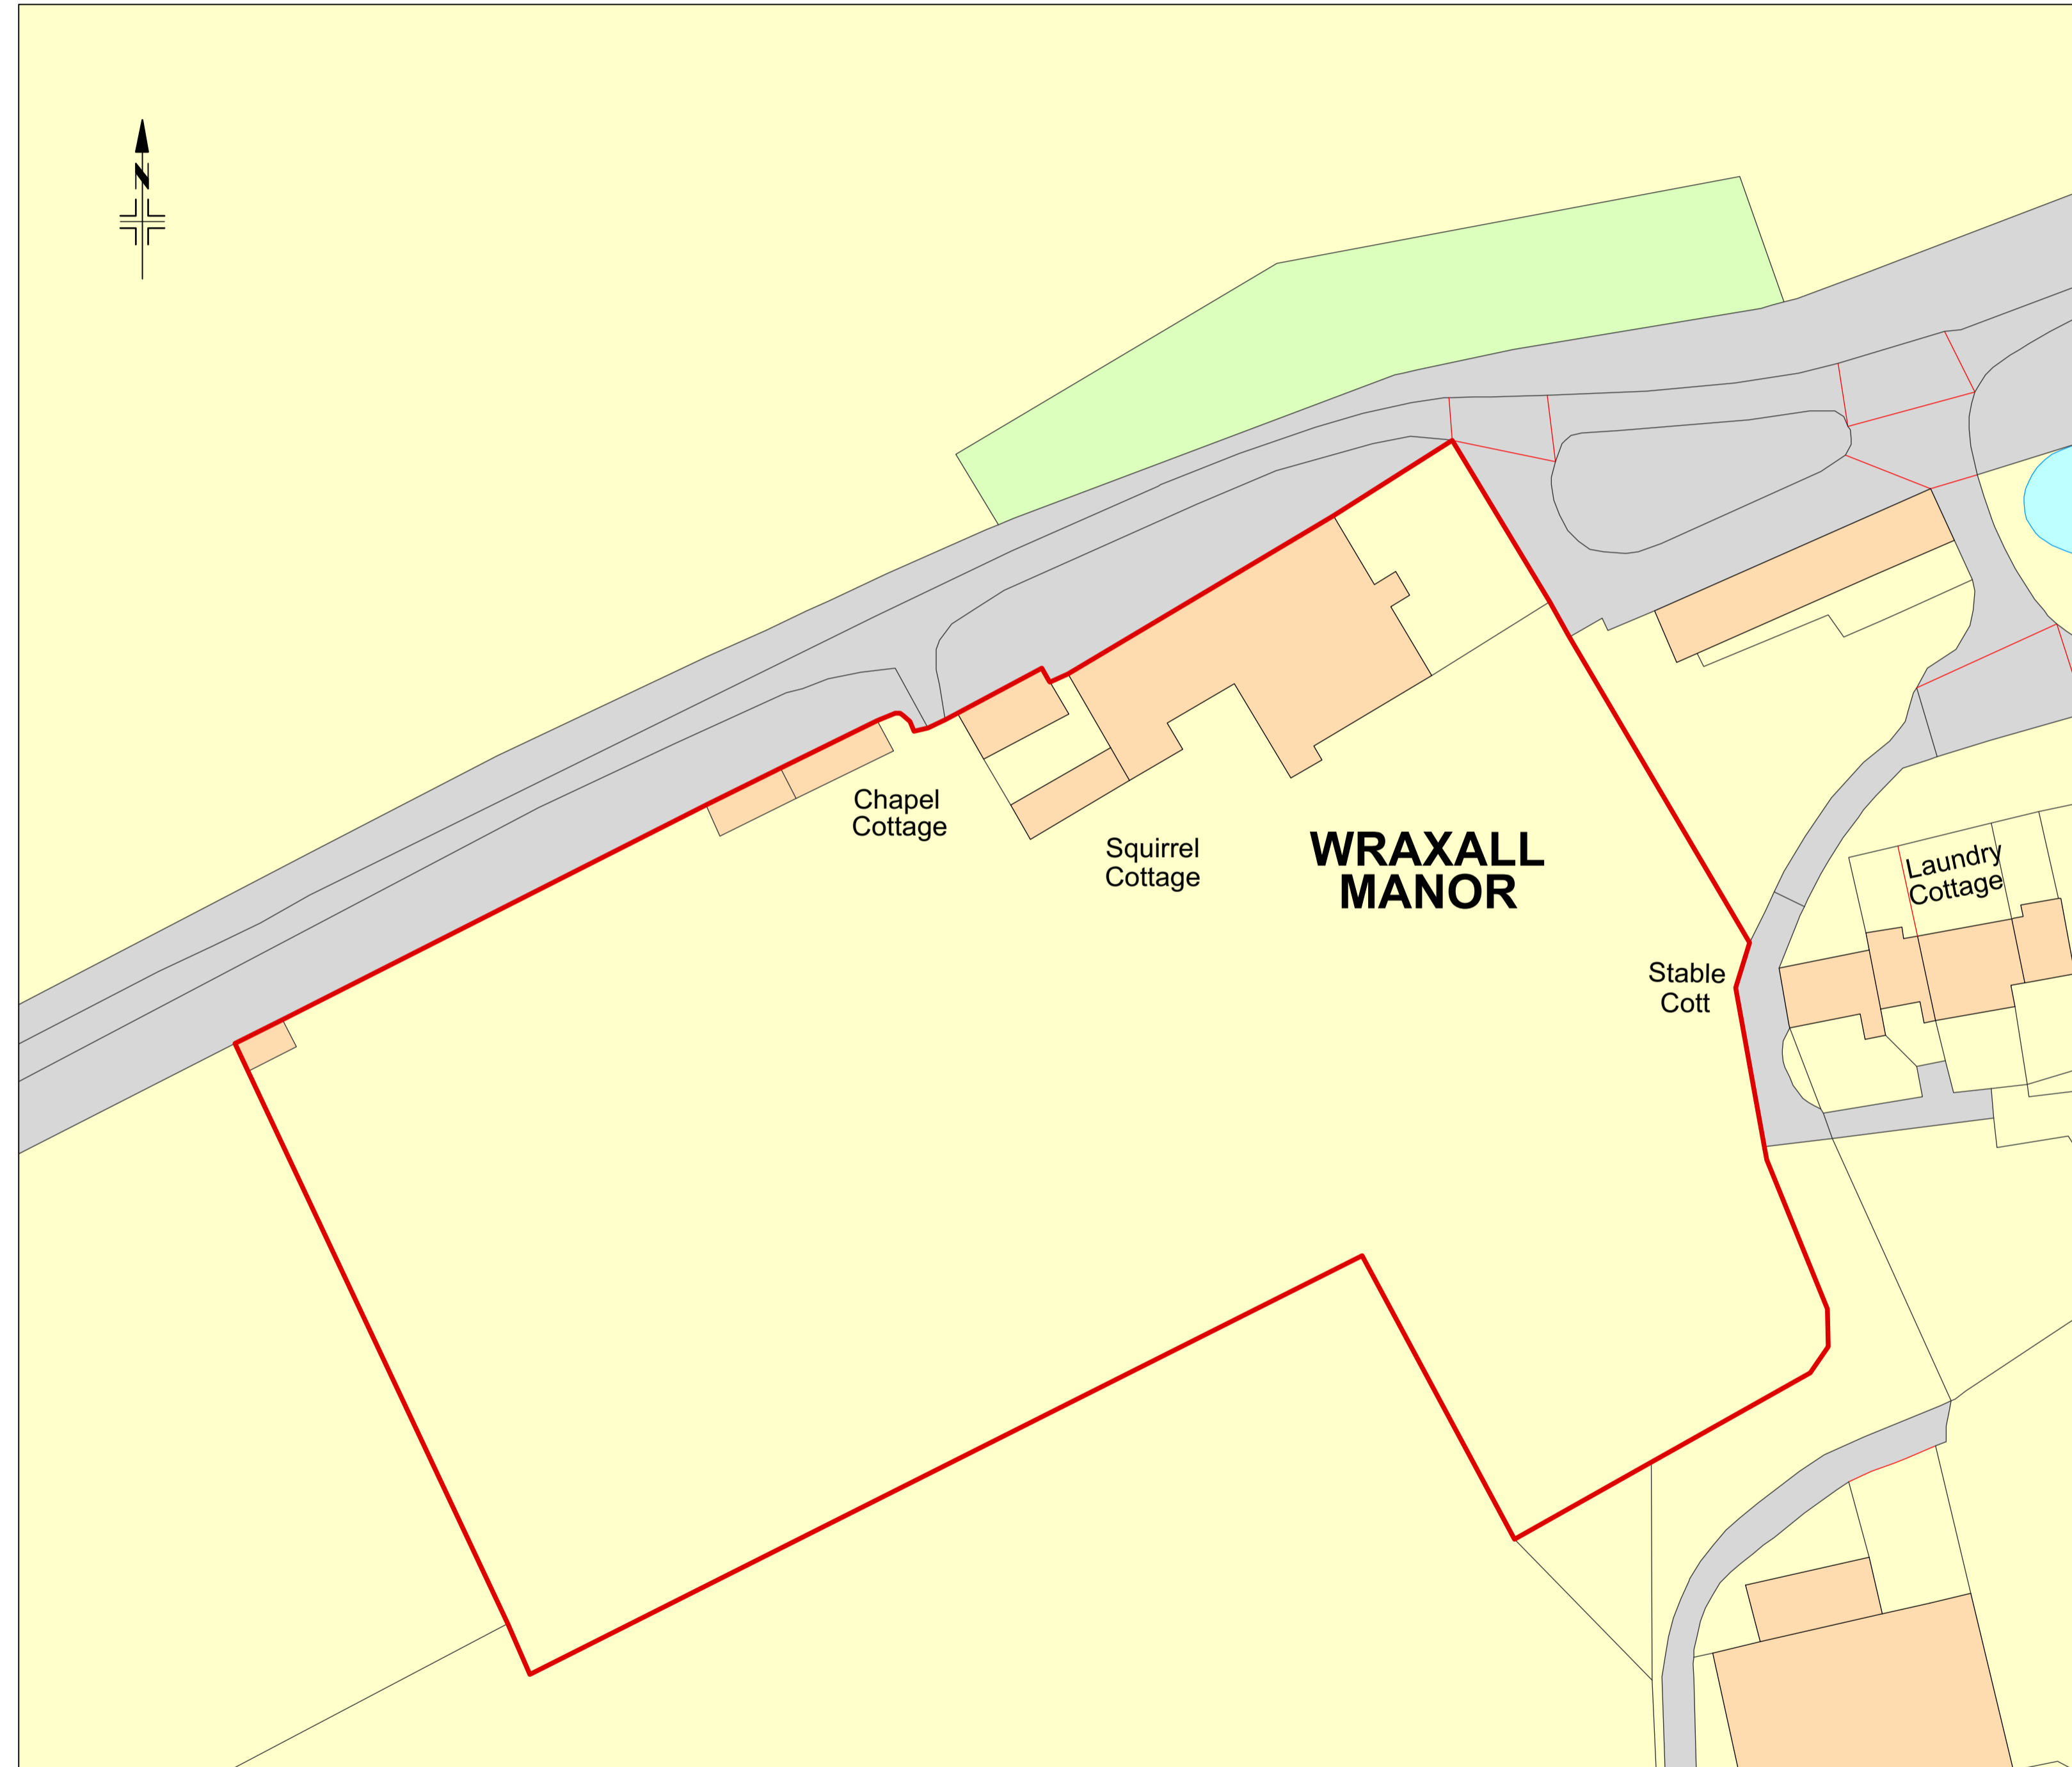

WRAXALL MANOR, DORCHESTER

Site Plan: