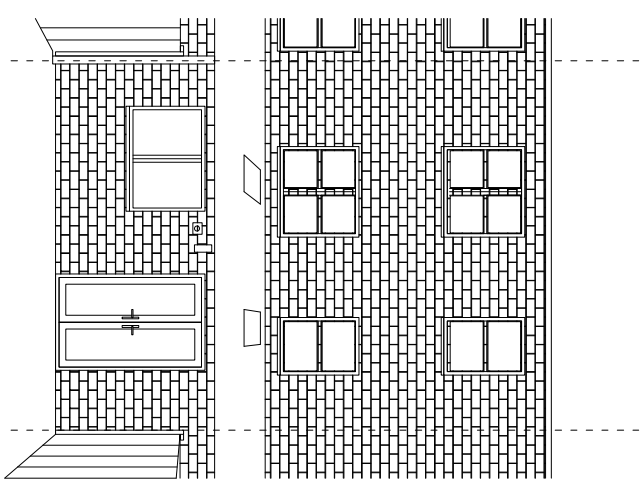

EXISTING FRONT ELEVATION
1:75

PROPOSED FRONT ELEVATION
1:75

EXISTING HOUSE BACK ELEVATION
1:75

Client:	Design & Drawing:	Contractor:	MH	BM SOFTWARE LTD COMPANY NUMBER: 11130938 Deerhurst House, Haymerle Road, London, United Kingdom, SE15 6SZ	PROJECT	: 45 Lower Vickers Street Manchester M40 7LX			
	MH				DRAWING TITLE : ELEVATION	DRAWING BY :	APPROVAL BY :	DATE : 26.10.2020	SCALE : AS SHOWN