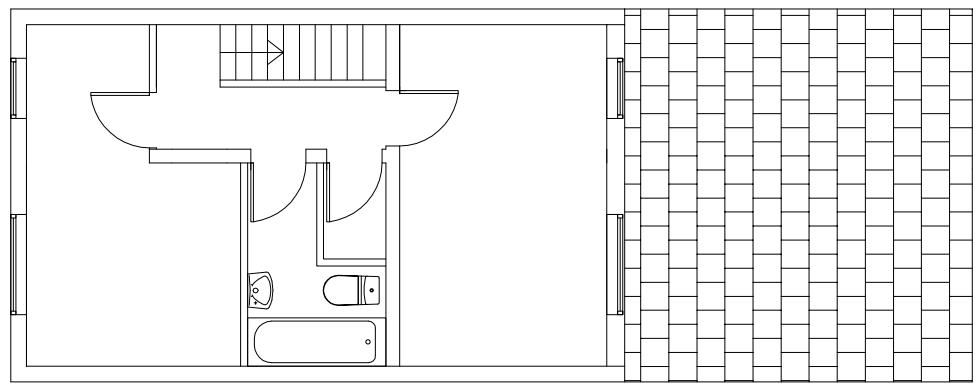

PROPOSED LAYOUT FLOOR PLAN

PLAN

1:75

1/F

2/F

Client:

Design & Drawing:
MH

Contractor:

BM SOFTWARE LTD
COMPANY NUMBER: 11130938
Deerhurst House, Haymerle Road, London, United Kingdom, SE1 5 6SZ

PROJECT

: 45 Lower Vickers Street Manchester M40 7LX

DRAWING TITLE : EXISTING AND PROPOSED LAYOUT FLOOR PLAN
DRAWN BY : APPROVAL BY : DATE : 26.10.2020 SCALE: AS SHOWN DRAWING NO: LP-003