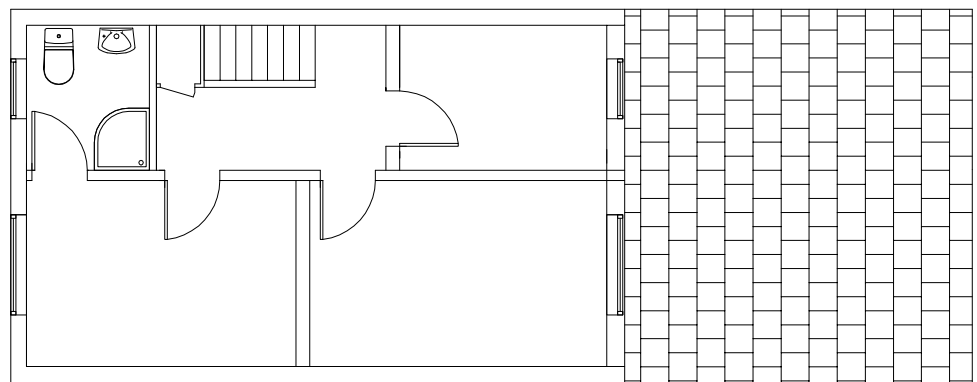

PROPOSED LAYOUT FLOOR PLAN

PLAN

1:75

1/F

2/F

Client:

Design & Drawing:
MH

Contractor:

BM SOFTWARE LTD
COMPANY NUMBER: 11130938
Deerhurst House, Haymerle Road, London, United Kingdom, SE1 5 6SZ

PROJECT

: 45 Lower Vickers Street Manchester M40 7LX

DRAWING TITLE : EXISTING AND PROPOSED LAYOUT FLOOR PLAN
DRAWN BY : APPROVAL BY : DATE : 26.10.2020 SCALE: AS SHOWN DRAWING NO: LP-003