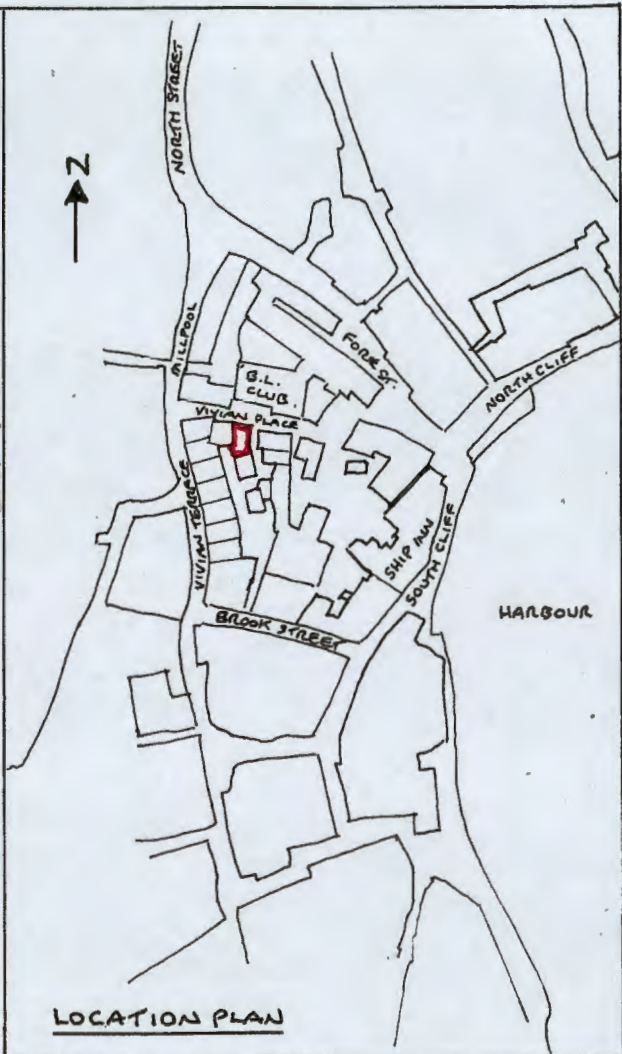

09 DEC 2020

Metres
 0 20 40 60 80 100m
 Scale 1:2,500
 Metres

0 2 4 6 8 10
 Scale 1:250

15 VIVIAN PLACE,
 MOUSEHOLE, TR19 6XD

SITE AND LOCATION PLANS

SCALES
 LOCATION PLAN 1:2500
 SITE PLAN 1:250

AUGUST 2020. DRAWING NO:1.