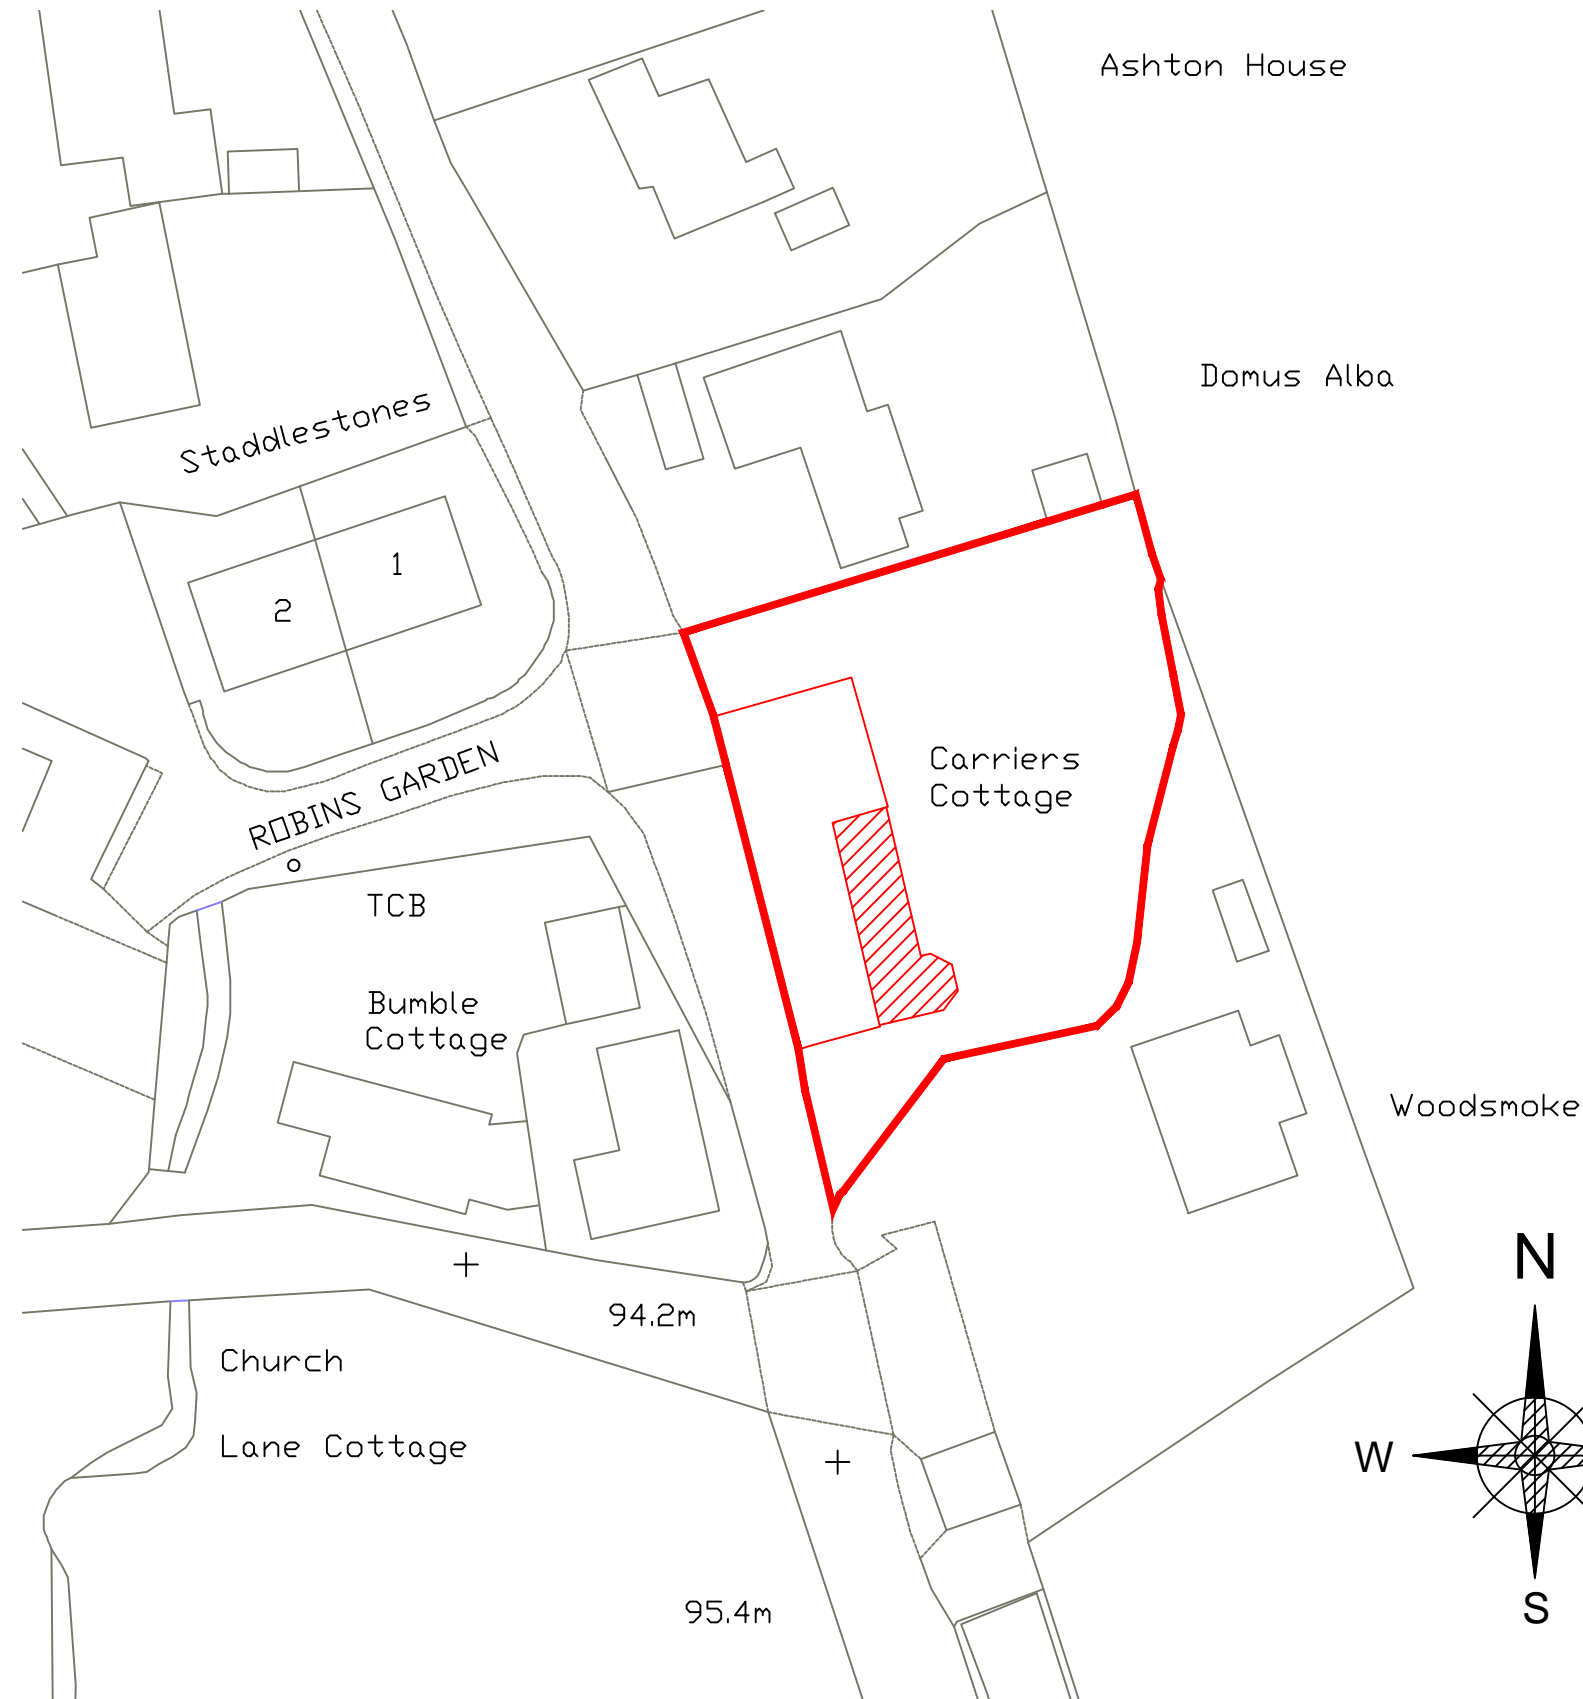

Proposed Site Plan Scale 1:1250

Scale 1:1250

Proposed Site Plan Scale 1:500

Scale 1:500

P.A.R.

68 NUTFORD COTTAGES
BLANDFORD FORUM
DORSET DT11 0QJ
TEL. 01258 451183
MOB.07817323486
e-mail-ron@academydesign.co.uk

SITE: **Carriers Cottage**
Cheselborne
Dorchester
DT2 7NJ

TITLE: **Proposed Site**
Layout Plan

REV.	BY	DETAILS	DATE
DRAWN	RFR	DATE	29/10/20
SCALE	1:1250 & 1:500	APPROVAL	
DRAWING No.	SHEET	REV.	
ND 1648	SP		