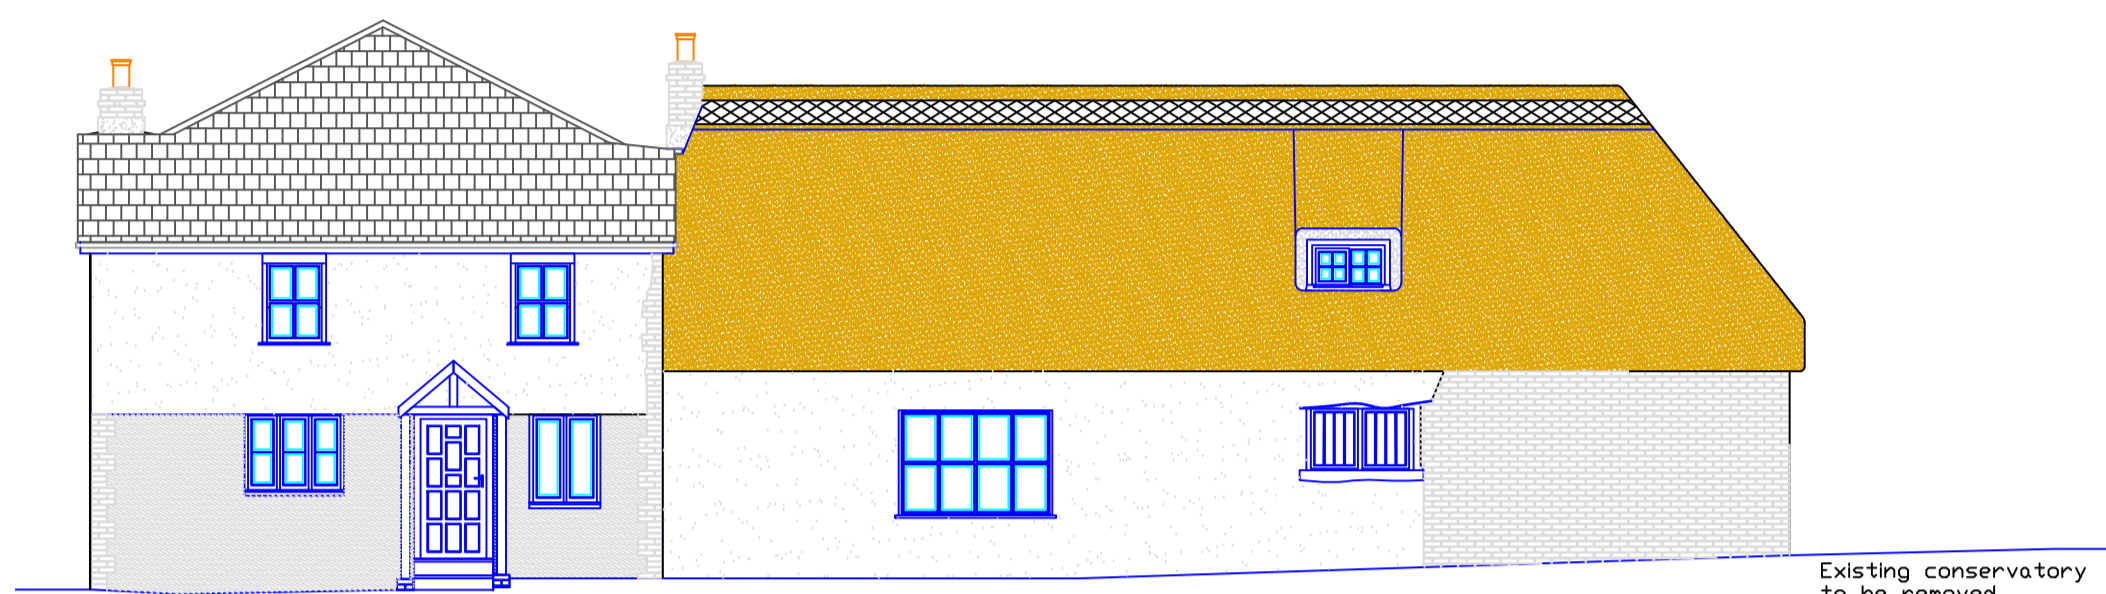

Existing South West facing Elevation

Existing South East facing Elevation

Existing North East facing Elevation

Proposed South West facing Elevation

Proposed South East facing Elevation

Proposed North East facing Elevation

Existing Ground Floor Plan

Proposed Ground Floor Plan

Existing North West facing Elevation

Proposed North West facing Elevation

Existing and Proposed First Floor Plan

REV.	BY	DETAILS	DATE
REVISIONS			
P.A.R.			
68 Nutford Cottages Blandford Forum Dorset DT11 0QJ Tel: 01258 451183 Mob: 07817323486			
SITE:			
Carriers Cottage Cheselborne Dorchester DT2 7NJ			
TITLE:			
Existing & Proposed Elevations & Floor Plans			
DRAWN BY: R.F.R.		DATE: 08/11/20	
SCALE: 1:100		APPROVAL:	
DRAWING No. ND 1648		SHEET 01	REV.