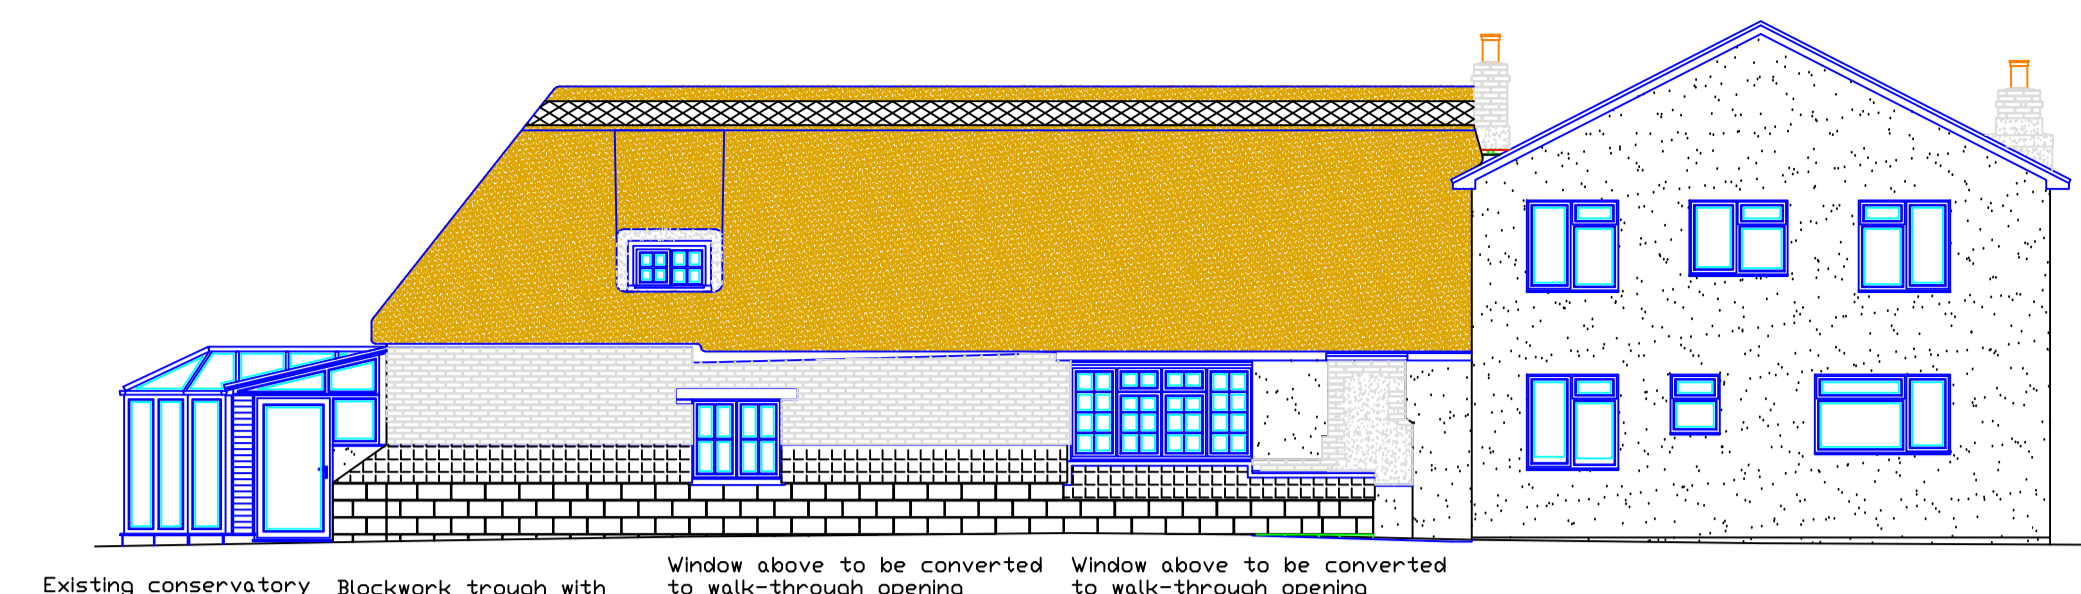

Existing South West facing Elevation

Existing South East facing Elevation

Existing North East facing Elevation

Proposed South West facing Elevation

Proposed South East facing Elevation

Proposed North East facing Elevation

Existing Ground Floor Plan

Proposed Ground Floor Plan

Existing North West facing Elevation

Proposed North West facing Elevation

Existing and Proposed First Floor Plan

REV.	BY	DETAILS	DATE
REVISIONS			
P.A.R.			
68 Nutford Cottages Blandford Forum Dorset DT11 0QJ Tel: 01258 451183 Mob: 07817323486			
SITE:			
Carriers Cottage Cheselborne Dorchester DT2 7NJ			
TITLE:			
Existing & Proposed Elevations & Floor Plans			
DRAWN BY: R.F.R.		DATE: 08/11/20	
SCALE: 1:100		APPROVAL:	
DRAWING No. ND 1648		SHEET 01	REV.