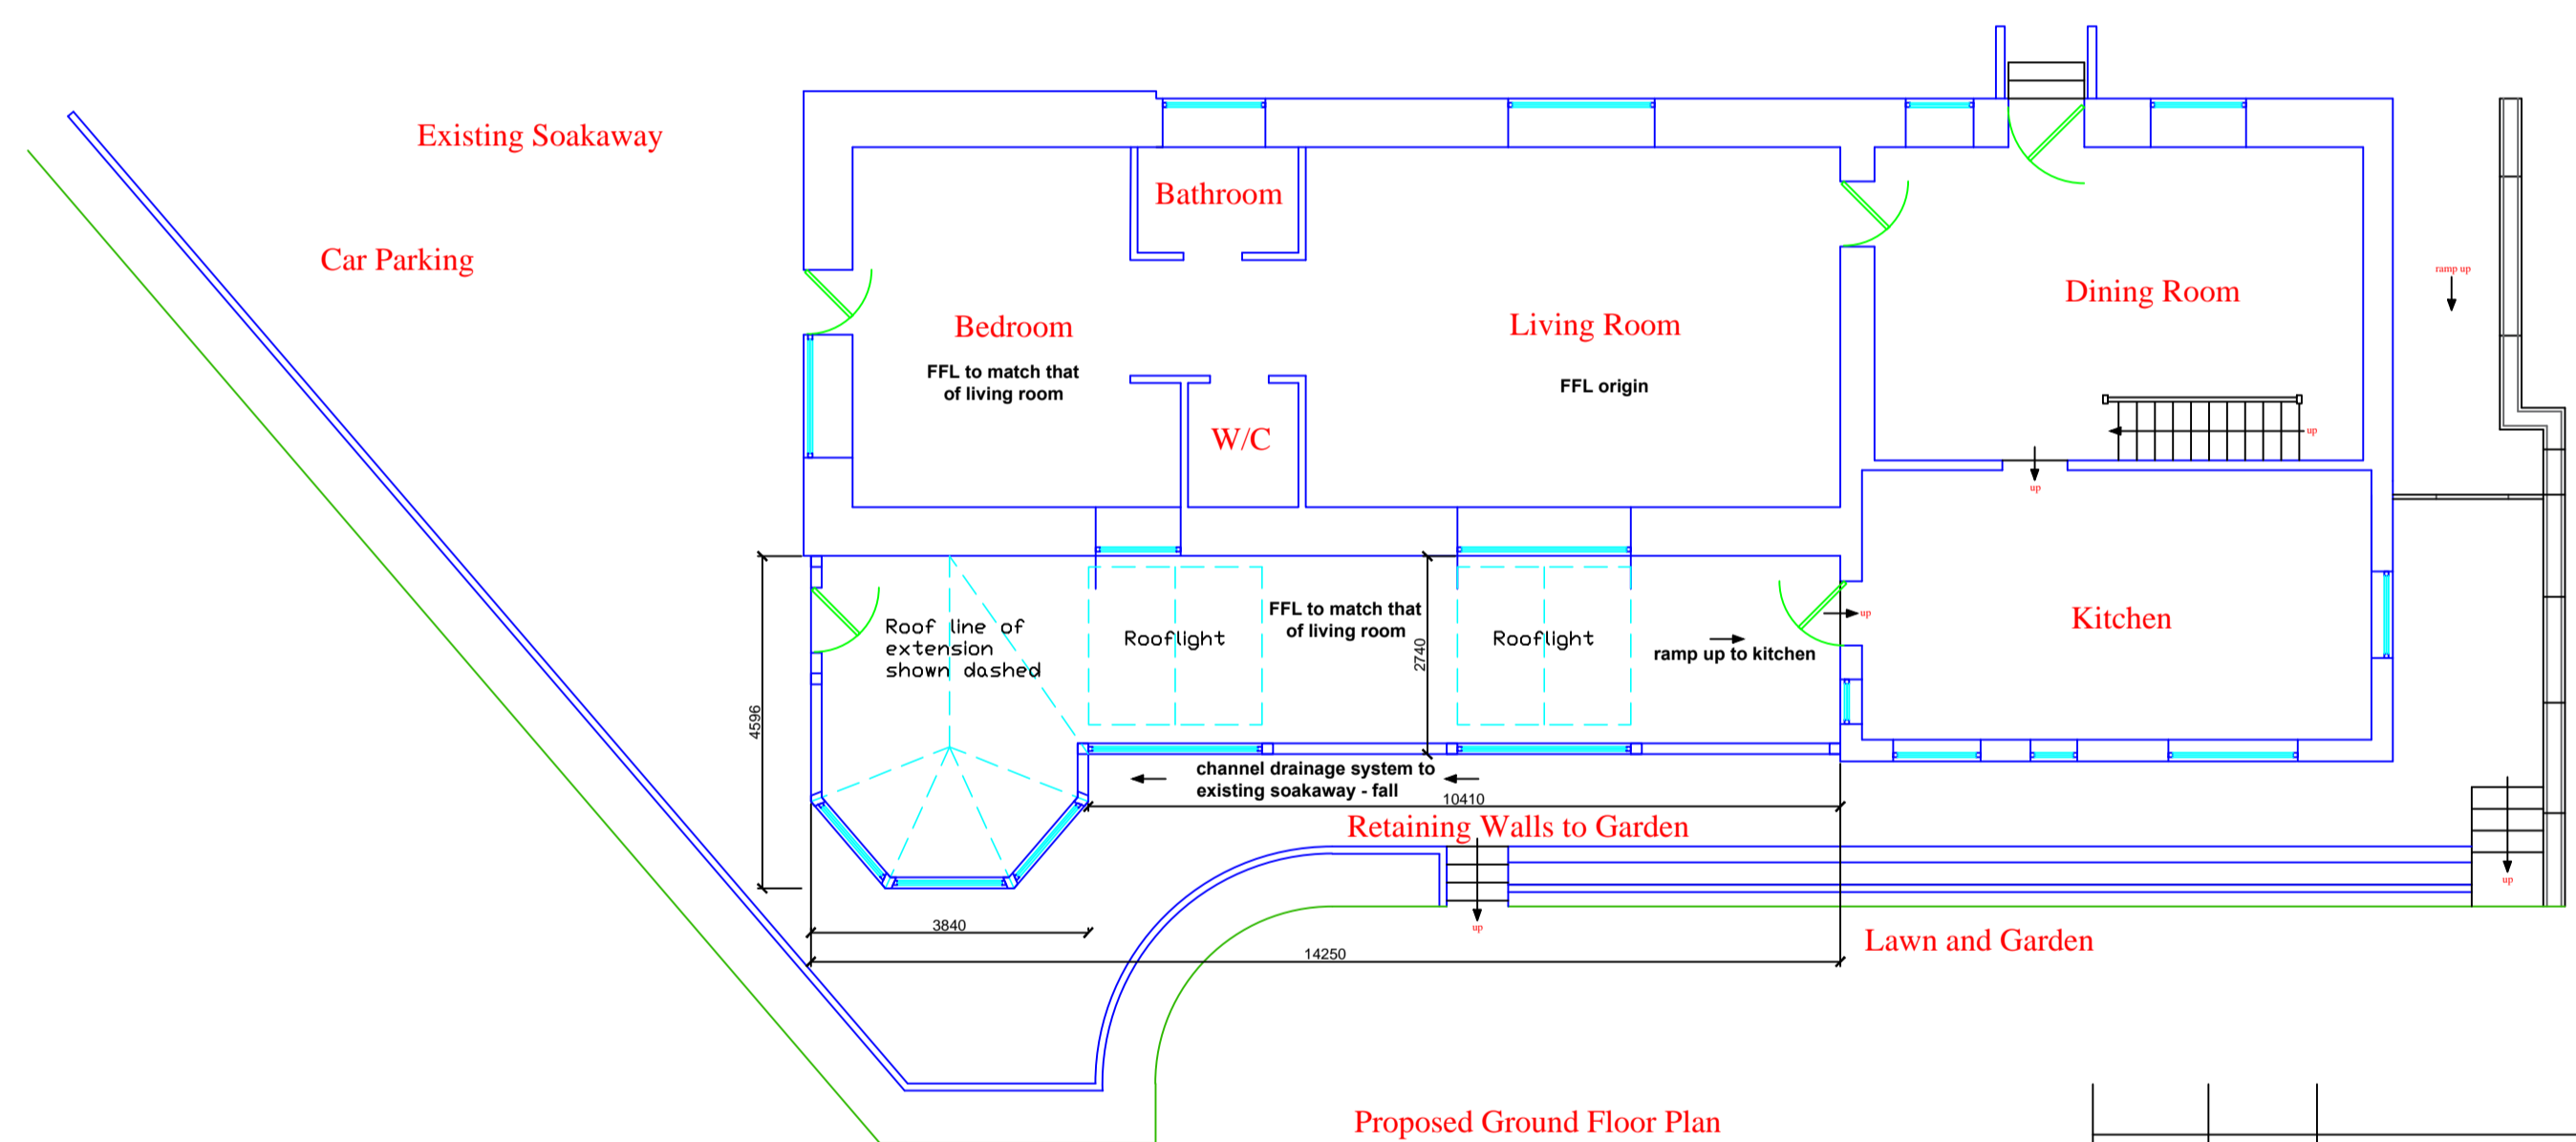

Existing South West facing Elevation

Existing South East facing Elevation

Existing North East facing Elevation

Proposed South West facing Elevation

Proposed South East facing Elevation

Proposed North East facing Elevation

Existing Ground Floor Plan

Proposed Ground Floor Plan

Existing North West facing Elevation

Proposed North West facing Elevation

Existing and Proposed First Floor Plan

REV.	BY	DETAILS	DATE
REVISIONS			
P.A.R.			
68 Nutford Cottages Blandford Forum Dorset DT11 0QJ Tel: 01258 451183 Mob: 07817323486			
SITE:			
Carriers Cottage Cheselborne Dorchester DT2 7NJ			
TITLE:			
Existing & Proposed Elevations & Floor Plans			
DRAWN BY: R.F.R.		DATE: 08/11/20	
SCALE: 1:100		APPROVAL:	
DRAWING No. ND 1648		SHEET 01	REV.