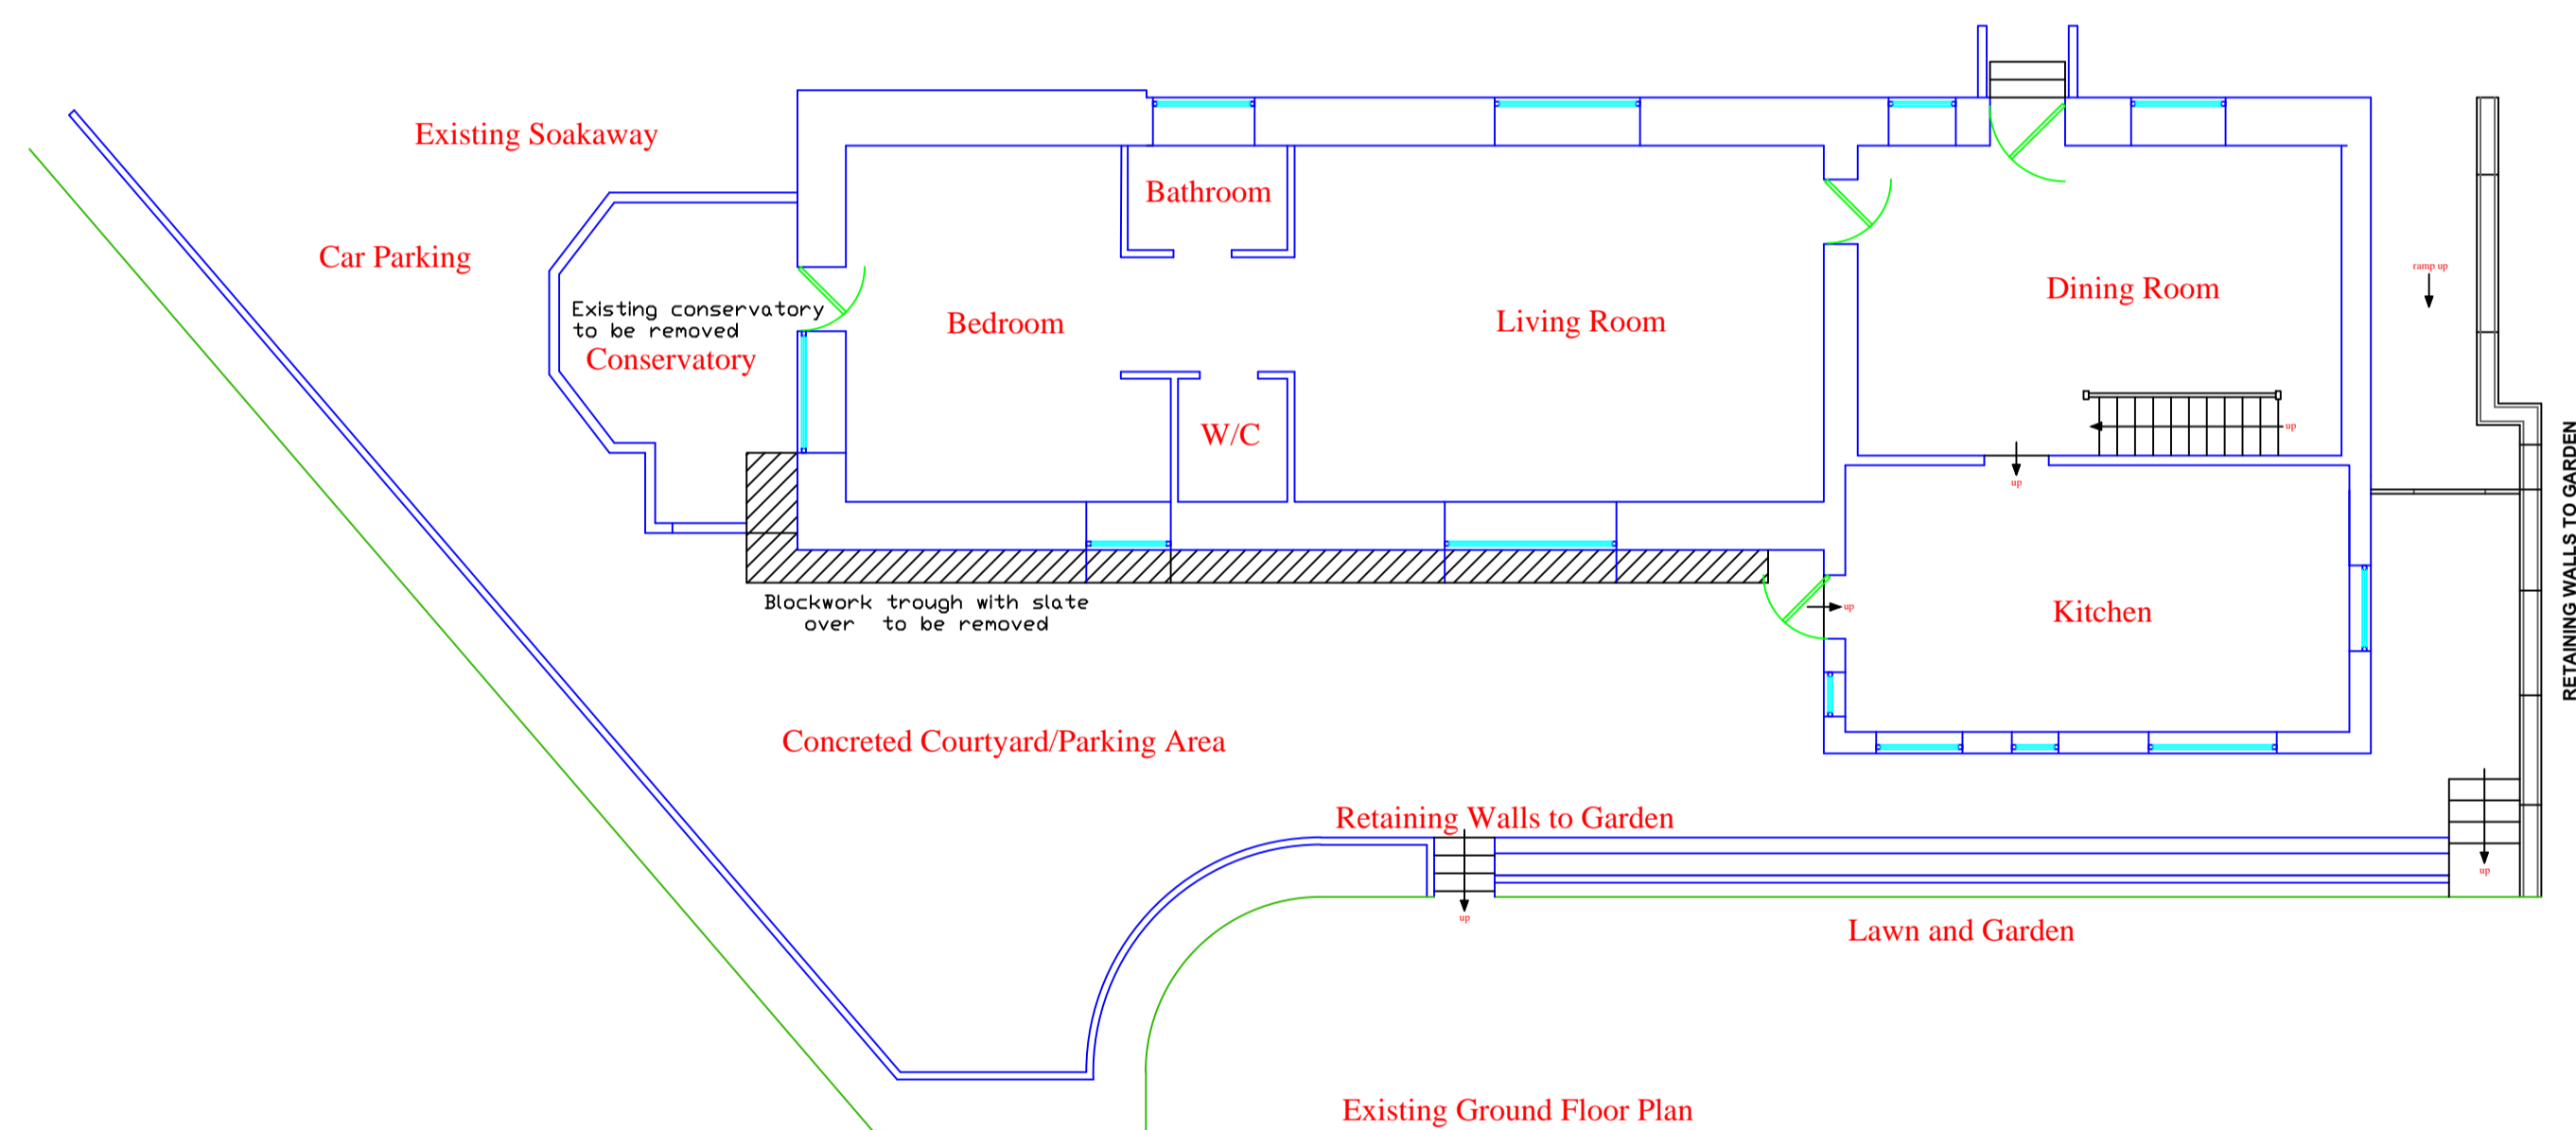

Existing South West facing Elevation

Existing South East facing Elevation

Existing North East facing Elevation

Proposed South West facing Elevation

Proposed South East facing Elevation

Proposed North East facing Elevation

Existing Ground Floor Plan

Proposed Ground Floor Plan

Existing North West facing Elevation

Proposed North West facing Elevation

Existing and Proposed First Floor Plan

REV.	BY	DETAILS	DATE
REVISIONS			
P.A.R.			
68 Nutford Cottages Blandford Forum Dorset DT11 0QJ Tel: 01258 451183 Mob: 07817323486			
SITE:			
Carriers Cottage Cheselborne Dorchester DT2 7NJ			
TITLE:			
Existing & Proposed Elevations & Floor Plans			
DRAWN BY: R.F.R.		DATE: 08/11/20	
SCALE: 1:100		APPROVAL:	
DRAWING No. ND 1648		SHEET 01	REV.