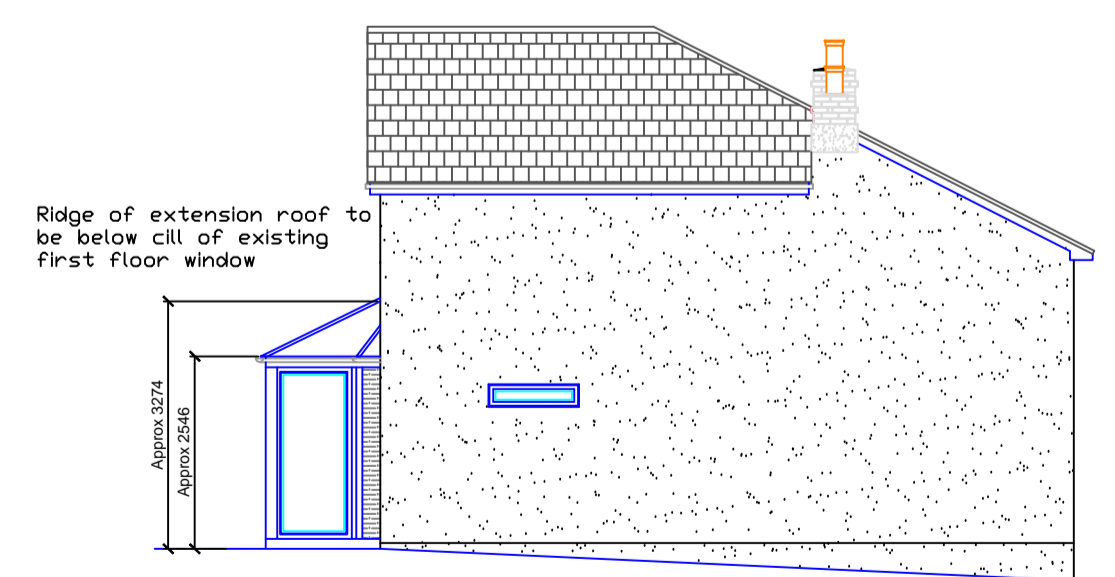

Existing South West facing Elevation

Existing South East facing Elevation

Existing North East facing Elevation

Proposed South West facing Elevation

Proposed South East facing Elevation

Proposed North East facing Elevation

Existing Ground Floor Plan

Proposed Ground Floor Plan

Existing North West facing Elevation

Proposed North West facing Elevation

Existing and Proposed First Floor Plan

REV.	BY	DETAILS	DATE
REVISIONS			
P.A.R.			
68 Nutford Cottages Blandford Forum Dorset DT11 0QJ Tel: 01258 451183 Mob: 07817323486			
SITE:			
Carriers Cottage Cheselborne Dorchester DT2 7NJ			
TITLE:			
Existing & Proposed Elevations & Floor Plans			
DRAWN BY: R.F.R.		DATE: 08/11/20	
SCALE: 1:100		APPROVAL:	
DRAWING No. ND 1648		SHEET 01	REV.