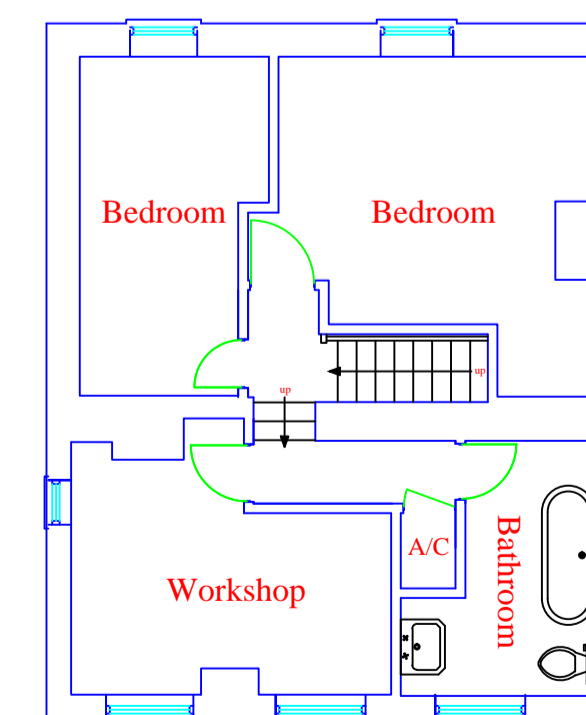

Existing South West facing Elevation

Existing South East facing Elevation

Existing North East facing Elevation

Proposed South West facing Elevation

Proposed South East facing Elevation

Proposed North East facing Elevation

Existing Ground Floor Plan

Proposed Ground Floor Plan

Existing North West facing Elevation

Proposed North West facing Elevation

Existing and Proposed First Floor Plan

REV.	BY	DETAILS	DATE
REVISIONS			
P.A.R.			
68 Nutford Cottages Blandford Forum Dorset DT11 0QJ Tel: 01258 451183 Mob: 07817323486			
SITE:			
Carriers Cottage Cheselborne Dorchester DT2 7NJ			
TITLE:			
Existing & Proposed Elevations & Floor Plans			
DRAWN BY: R.F.R.		DATE: 08/11/20	
SCALE: 1:100		APPROVAL:	
DRAWING No. ND 1648		SHEET 01	REV.