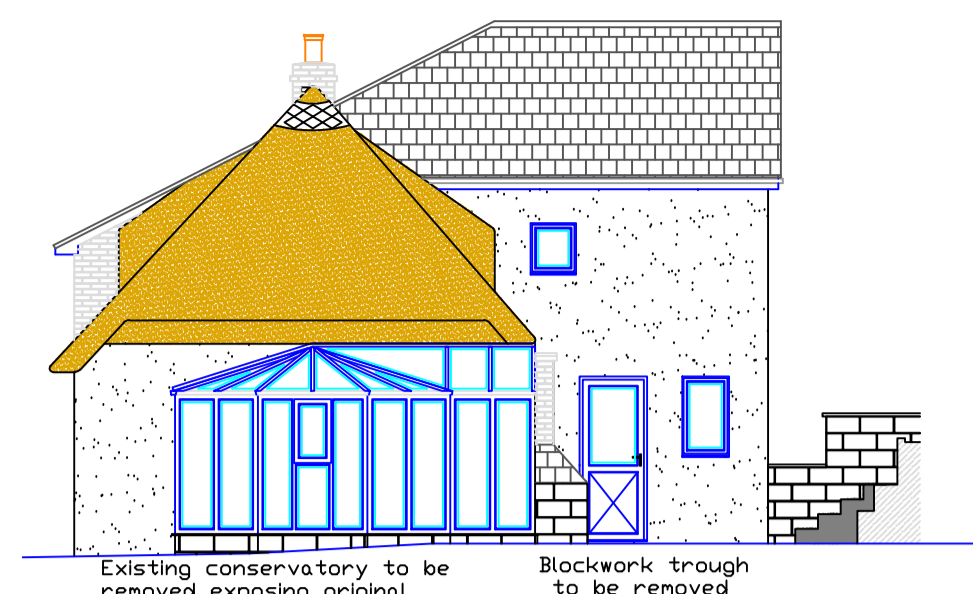

Existing South West facing Elevation

Existing South East facing Elevation

Existing North East facing Elevation

Proposed South West facing Elevation

Proposed South East facing Elevation

Proposed North East facing Elevation

Existing Ground Floor Plan

Proposed Ground Floor Plan

Existing North West facing Elevation

Proposed North West facing Elevation

Existing and Proposed First Floor Plan

REV.	BY	DETAILS	DATE
REVISIONS			
P.A.R.			
68 Nutford Cottages Blandford Forum Dorset DT11 0QJ Tel: 01258 451183 Mob: 07817323486			
SITE:			
Carriers Cottage Cheselborne Dorchester DT2 7NJ			
TITLE:			
Existing & Proposed Elevations & Floor Plans			
DRAWN BY: R.F.R.		DATE: 08/11/20	
SCALE: 1:100		APPROVAL:	
DRAWING No. ND 1648		SHEET 01	REV.