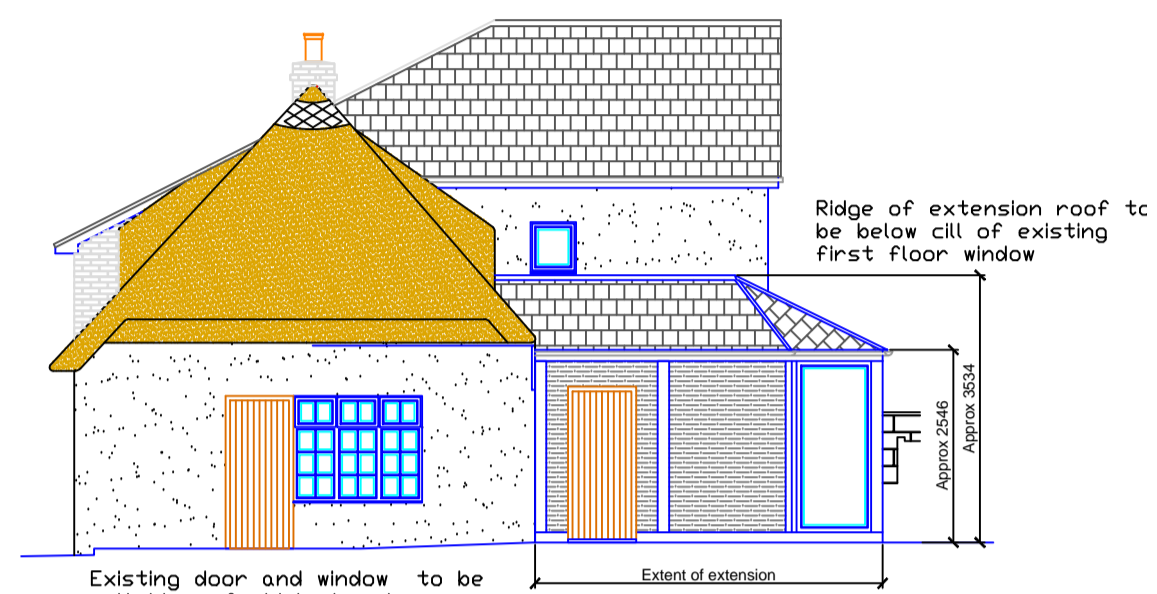

Existing South West facing Elevation

Existing South East facing Elevation

Existing North East facing Elevation

Proposed South West facing Elevation

Proposed South East facing Elevation

Proposed North East facing Elevation

Existing Ground Floor Plan

Proposed Ground Floor Plan

Existing North West facing Elevation

Proposed North West facing Elevation

Existing and Proposed First Floor Plan

REV.	BY	DETAILS	DATE
REVISIONS			
P.A.R.			
68 Nutford Cottages Blandford Forum Dorset DT11 0QJ Tel: 01258 451183 Mob: 07817323486			
SITE:			
Carriers Cottage Cheselborne Dorchester DT2 7NJ			
TITLE:			
Existing & Proposed Elevations & Floor Plans			
DRAWN BY: R.F.R.		DATE: 08/11/20	
SCALE: 1:100		APPROVAL:	
DRAWING No. ND 1648		SHEET 01	REV.