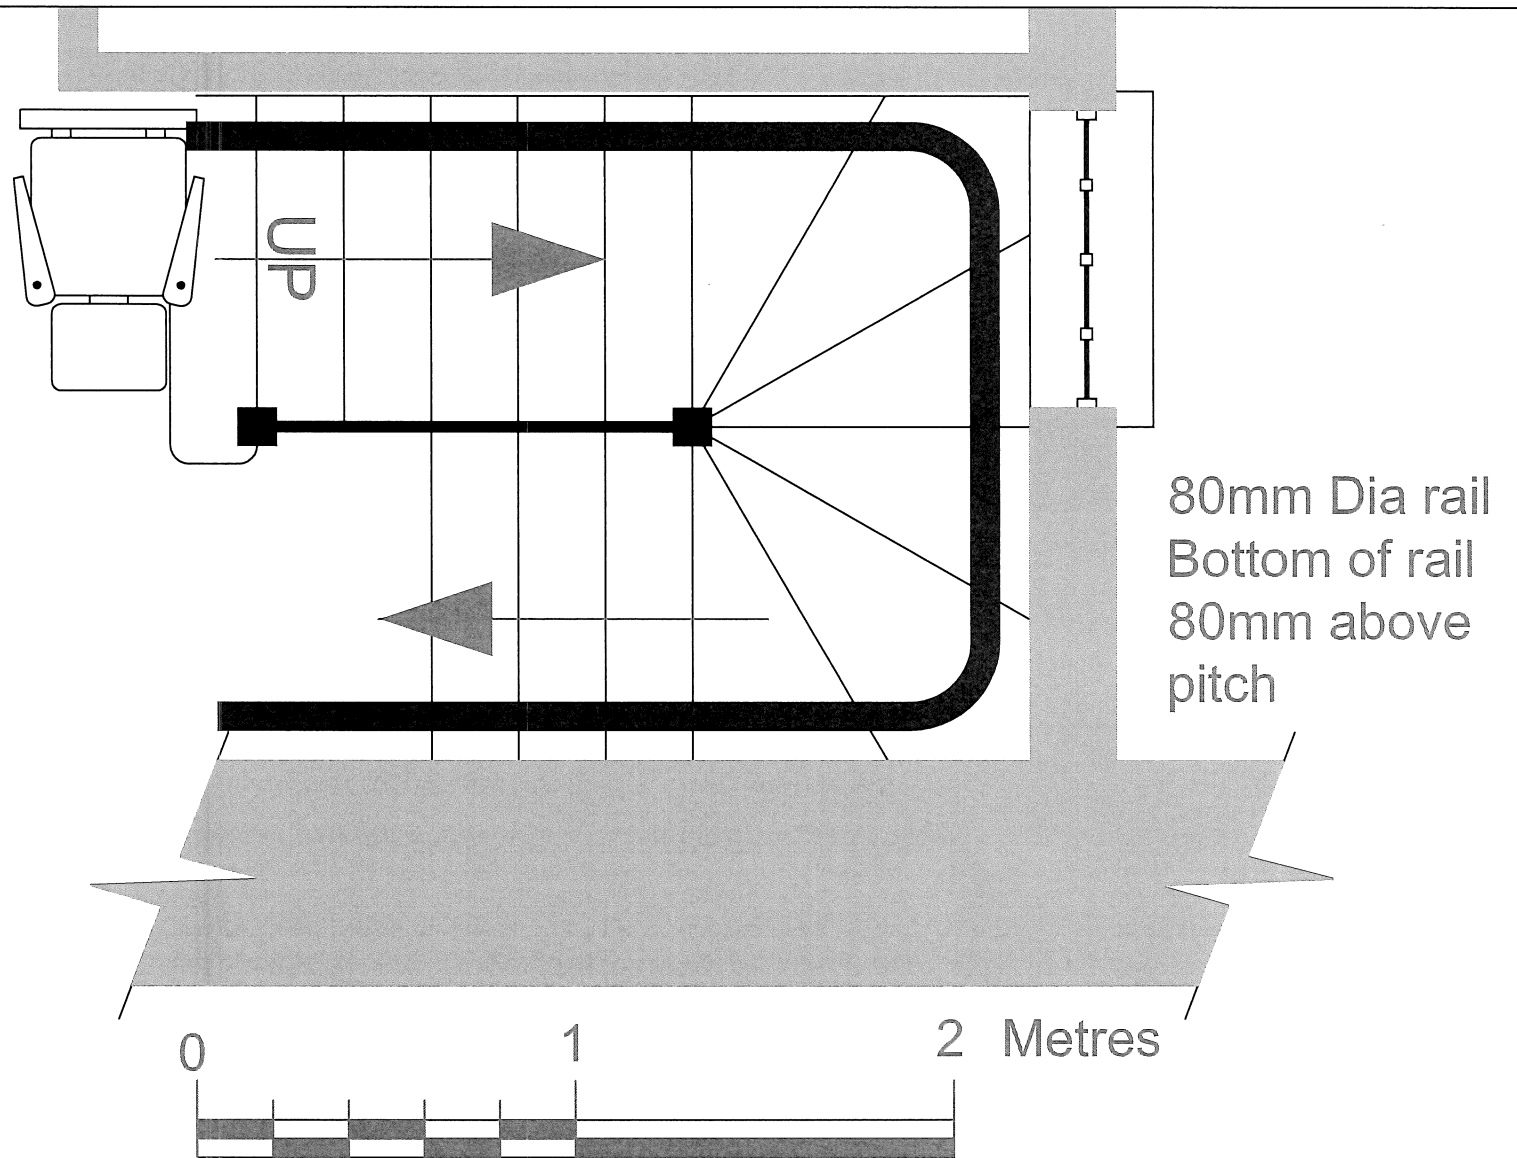

Carriage in charging position

CLIENT Mrs. Hatch
ADDRESS Chantry House, Combe Raleigh
DRG. TITLE Staircase: Plan as Proposed
DATE 26th November 2020

SCALE 1:20 DRAWN BY FR
DRG. No. LBC/6 REV A