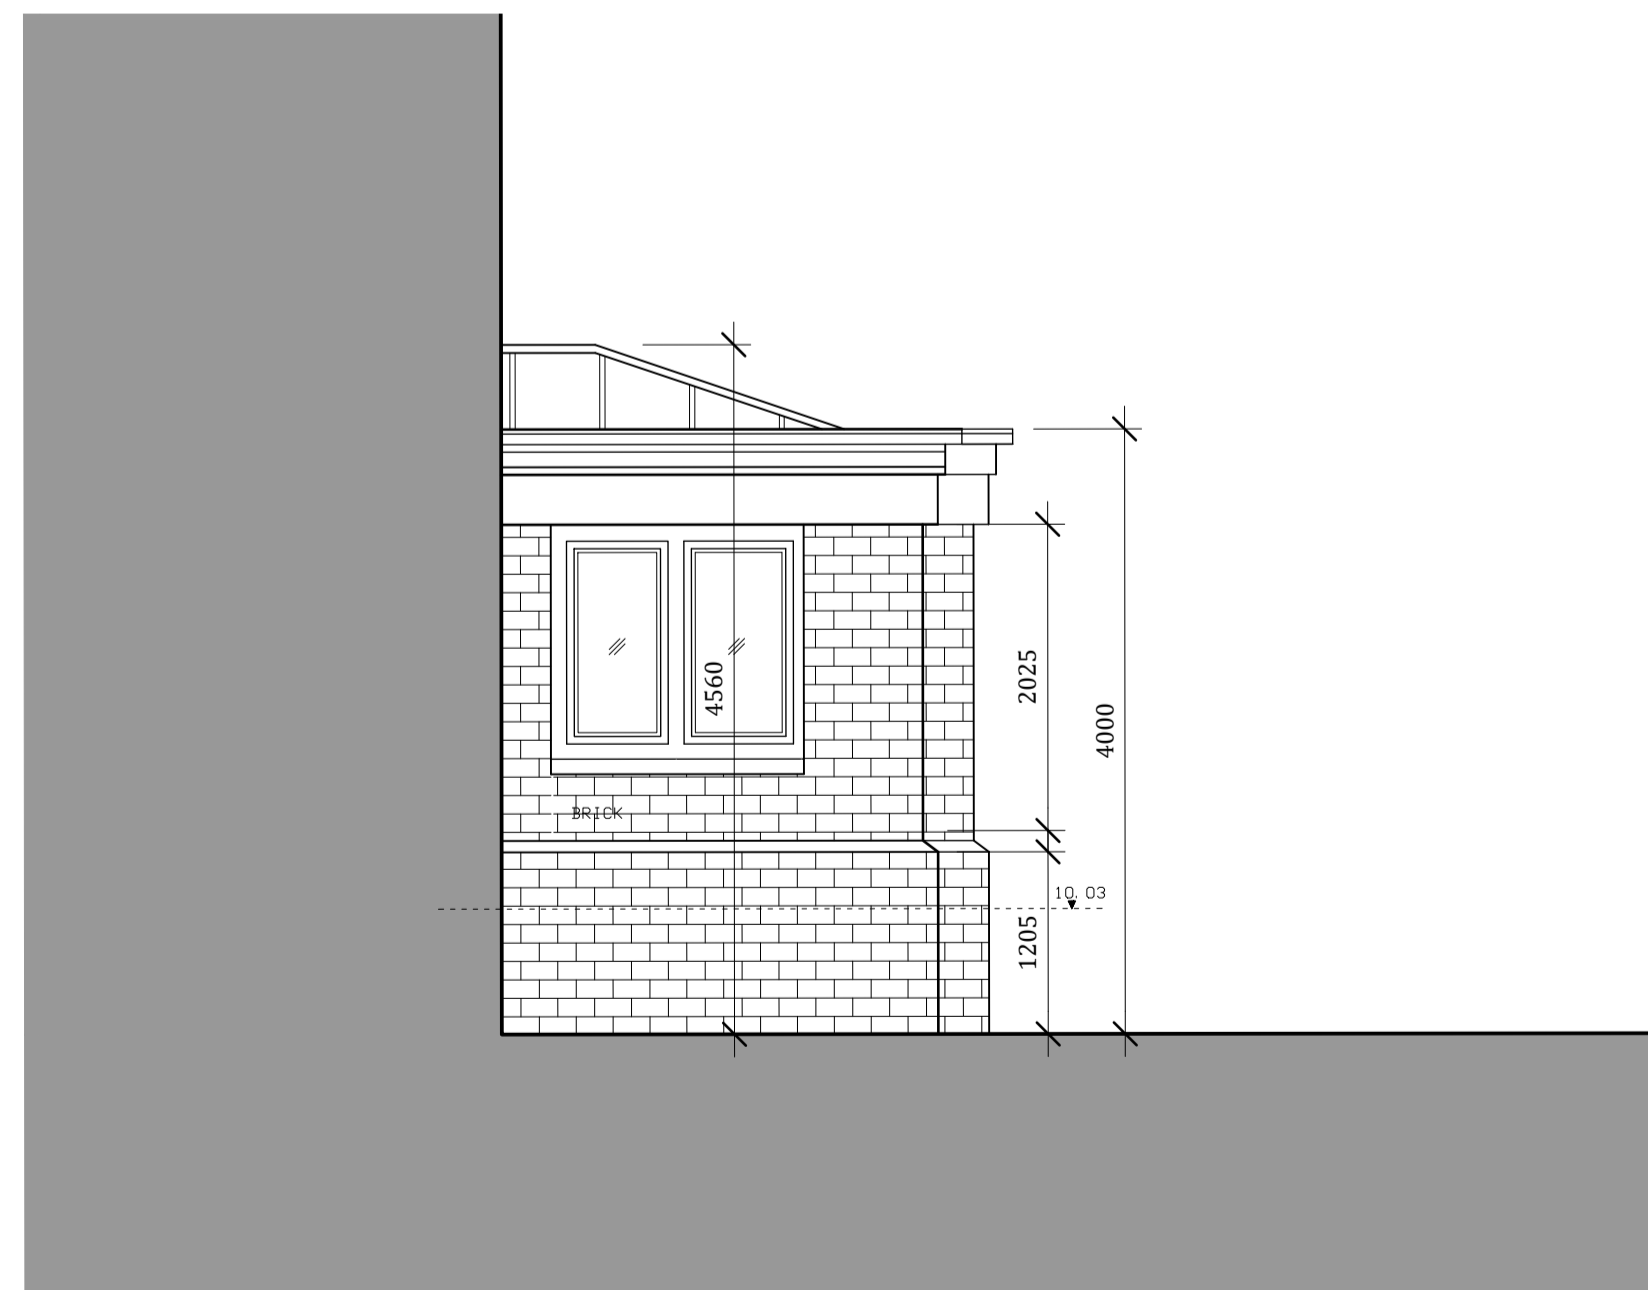

PROPOSED WEST ELEVATION