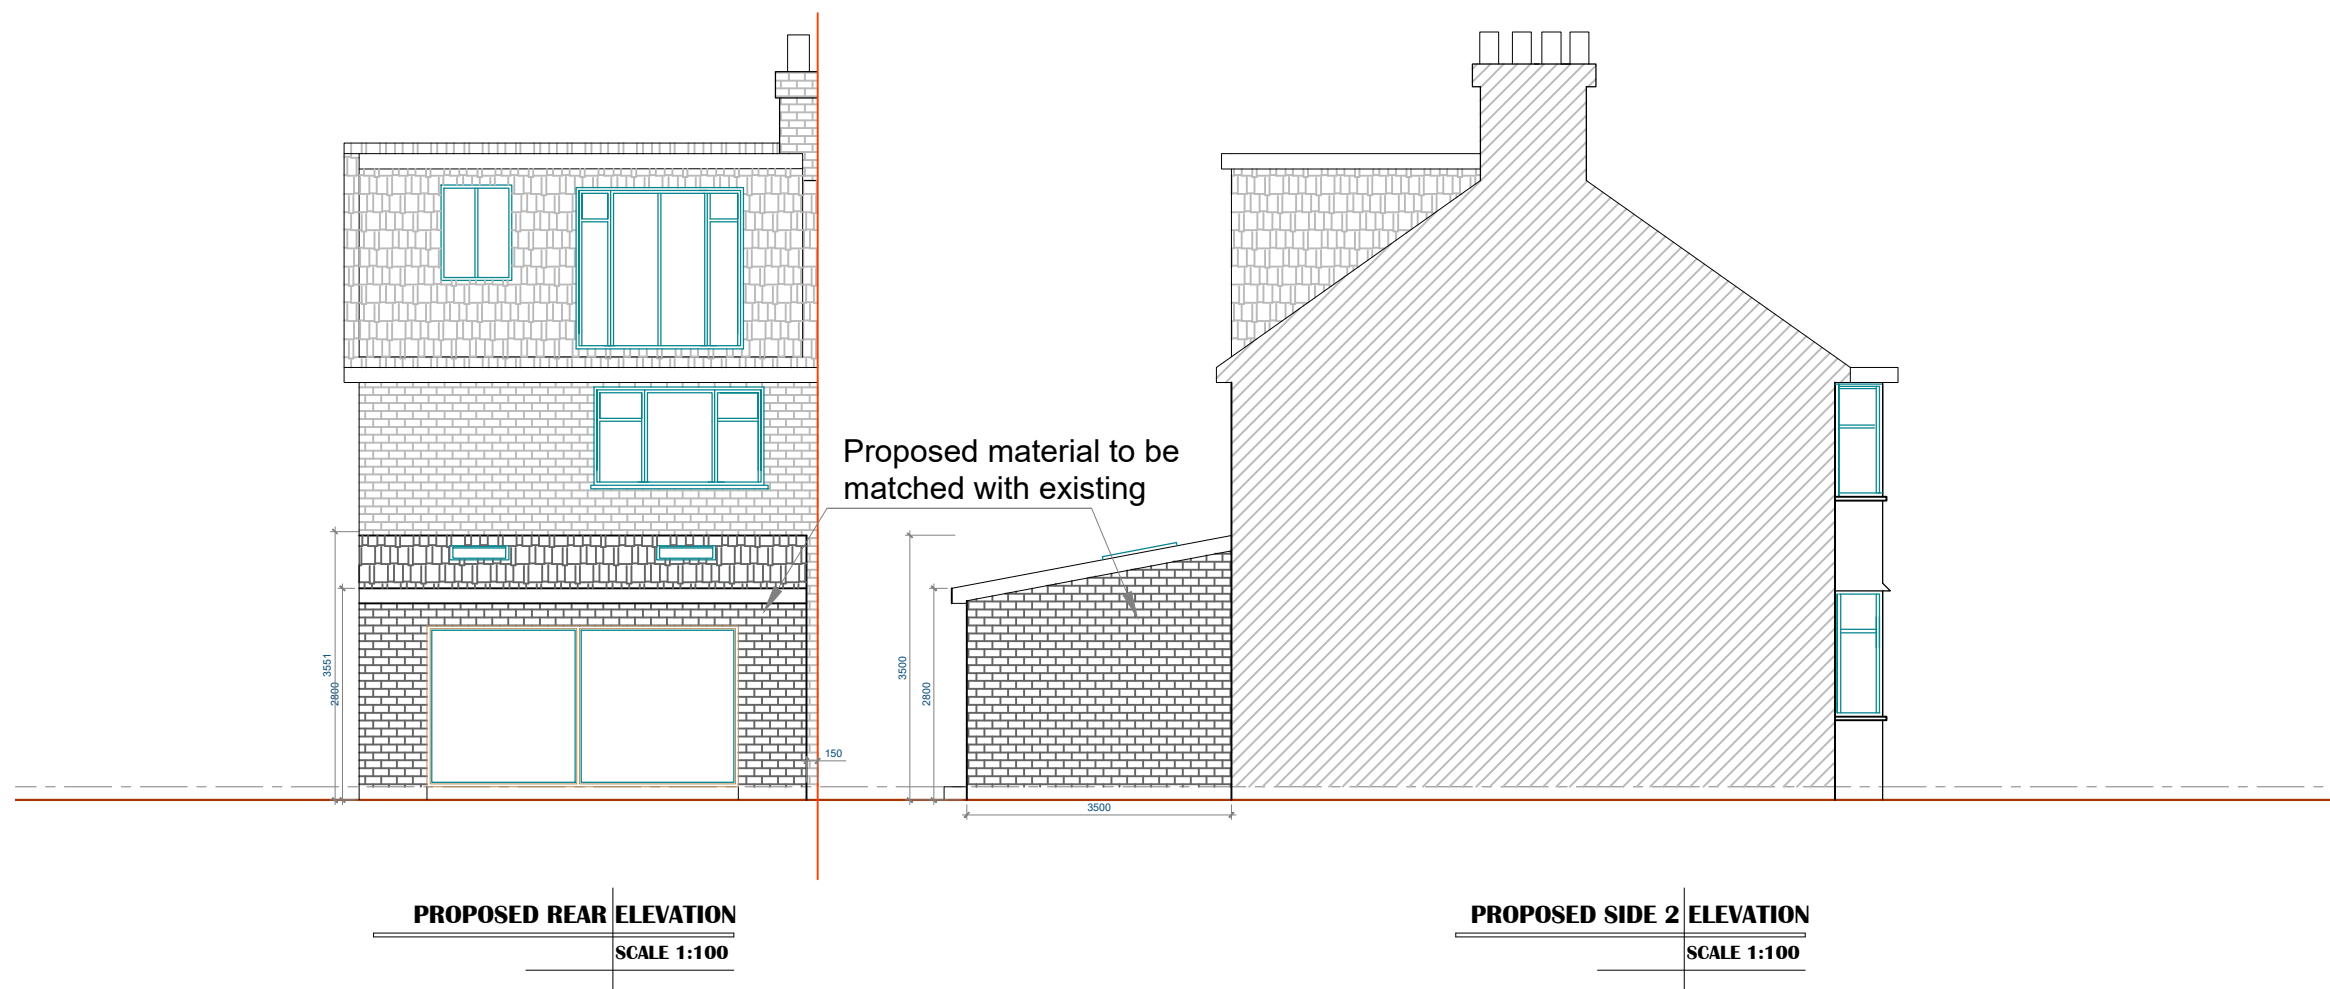

General Notes:
All dimensions are in millimeters unless noted otherwise.
All dimensions to be verified on site.

ARCHITECTURAL DESIGN
AND PLANING SERVICES
EMAIL:INFO@UNIQUEDESIGN.ME.UK
MITRA NIA : 07475723966

Client

Project Title
Rear Extension

@114 Sherrards way Barnet EN5 2BL

Drawing Title
Proposed Drawings

Scale
1:100