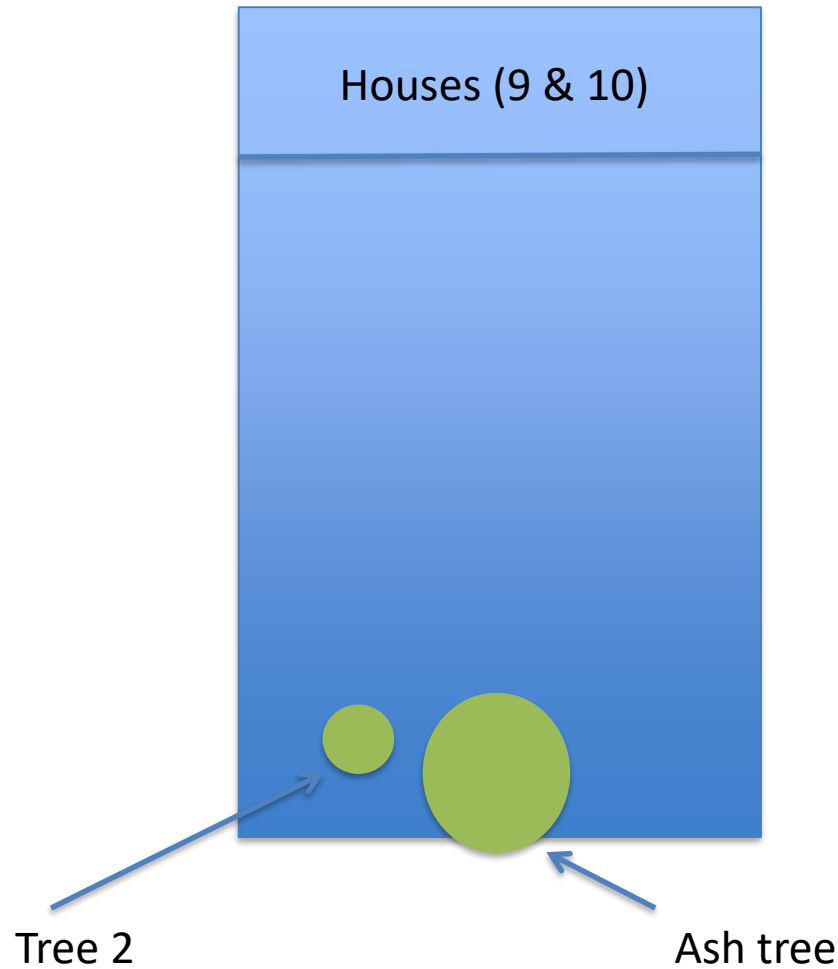

10 Park Terrace

Application to Prune Trees

Tree 2

Remove these branches as they reduce light in garden in summer. Trees nearby have also had their lower branches removed.

Ash Tree

Remove this branch as it now interferes with the laurel bush below it. Also prune lowest overhanging branches to 4 M as these are already catching vehicles in Valley Drive

Ash Tree

Prune lowest overhanging branches to 4 M as these are already catching vehicles in Valley Drive