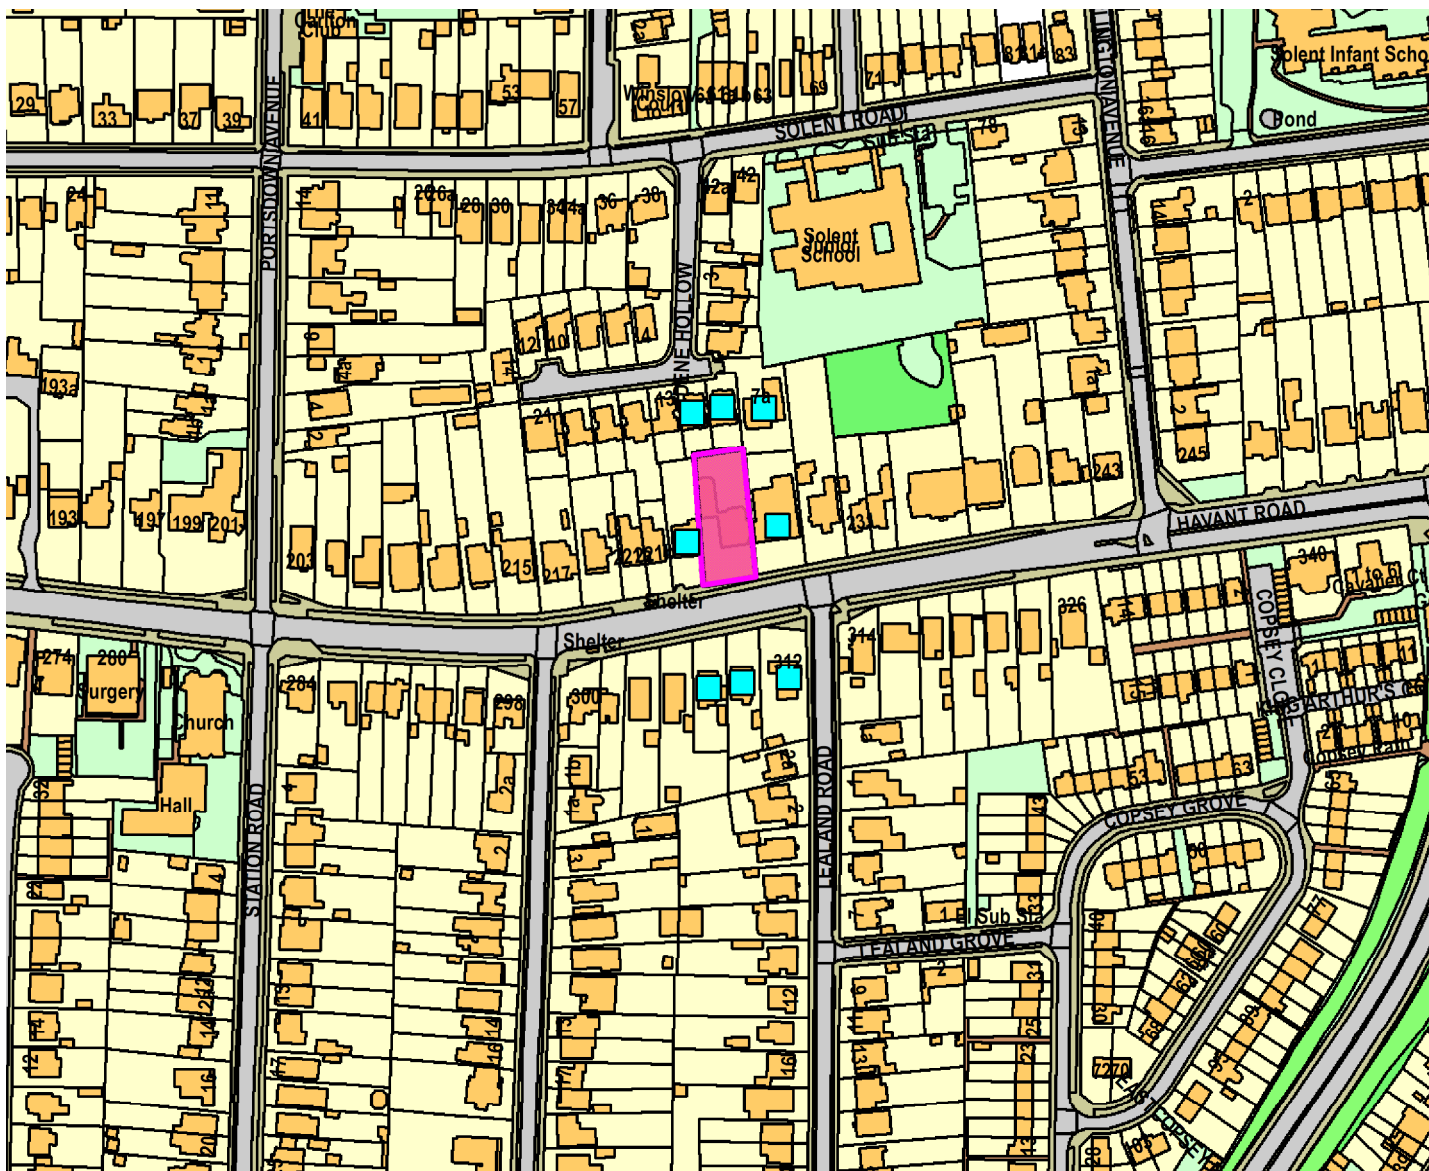

225 Havant Road

20/00619/HOU

GIS by ESRI (UK)

Legend

Scale 1:2748

Reproduced from the Ordnance Survey map with the permission of the Controller of Her Majesty's Stationery Office © Crown Copyright 2000.

Unauthorised reproduction infringes Crown Copyright and may lead to prosecution or civil proceedings.