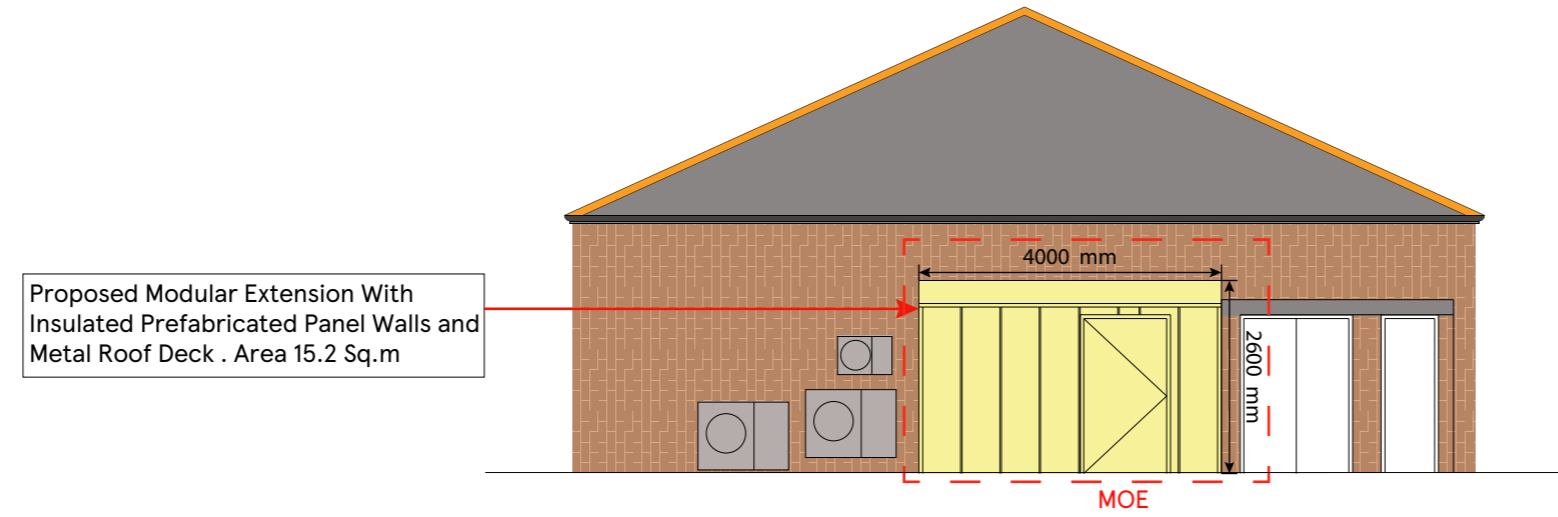

SCALE BAR

DRAWING NO
03_2339_03D

SCALE
1:100@A3

CHECKED BY
ANDY HORWOOD

DRAWN BY
GAUTHAM.R

STORE TYPE
EXPRESS

STORE NAME
COPNOR

CONTENT
PROPOSED ELEVATIONS -2