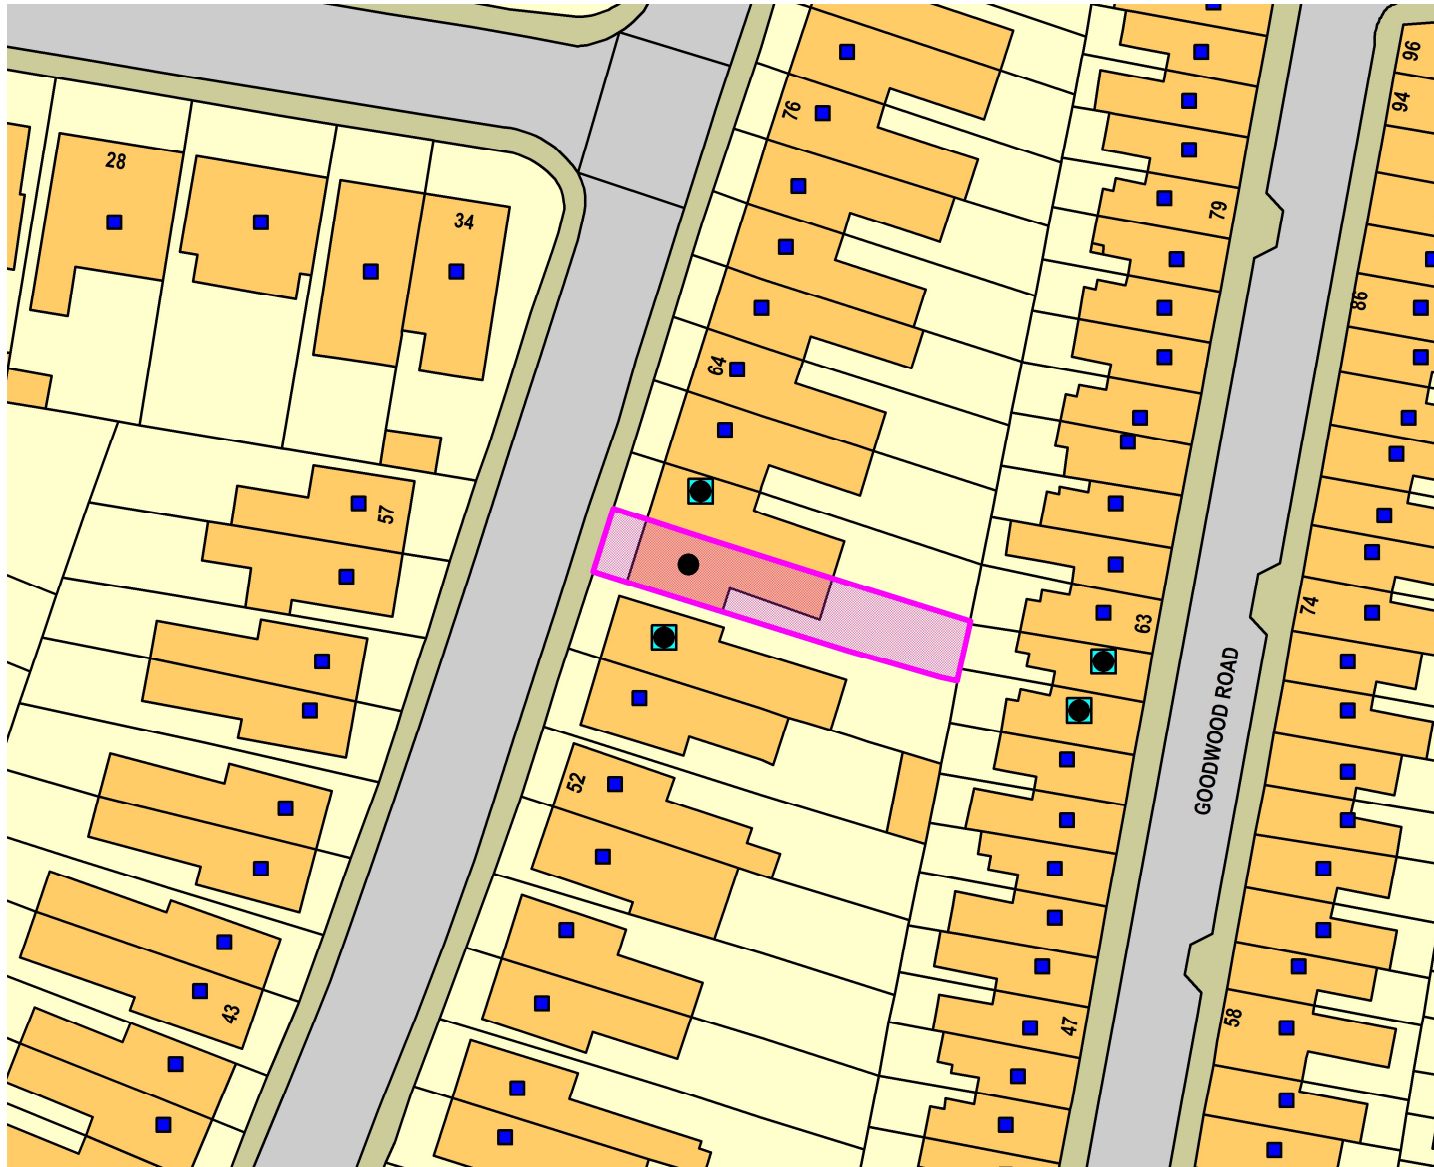

20/01099/HOU

58 Chelsea Road

**Legend**

1:620

<b>Organisation</b>	Portsmouth City Council
<b>Department</b>	Planning Service
<b>Comments</b>	Not Set
<b>Date</b>	30 December 2020
<b>SLA Number</b>	100019671

Reproduced from the Ordnance Survey map with the permission of the Controller of Her Majesty's Stationery Office © Crown Copyright 2000. Unauthorised reproduction infringes Crown Copyright and may lead to prosecution or civil proceedings.