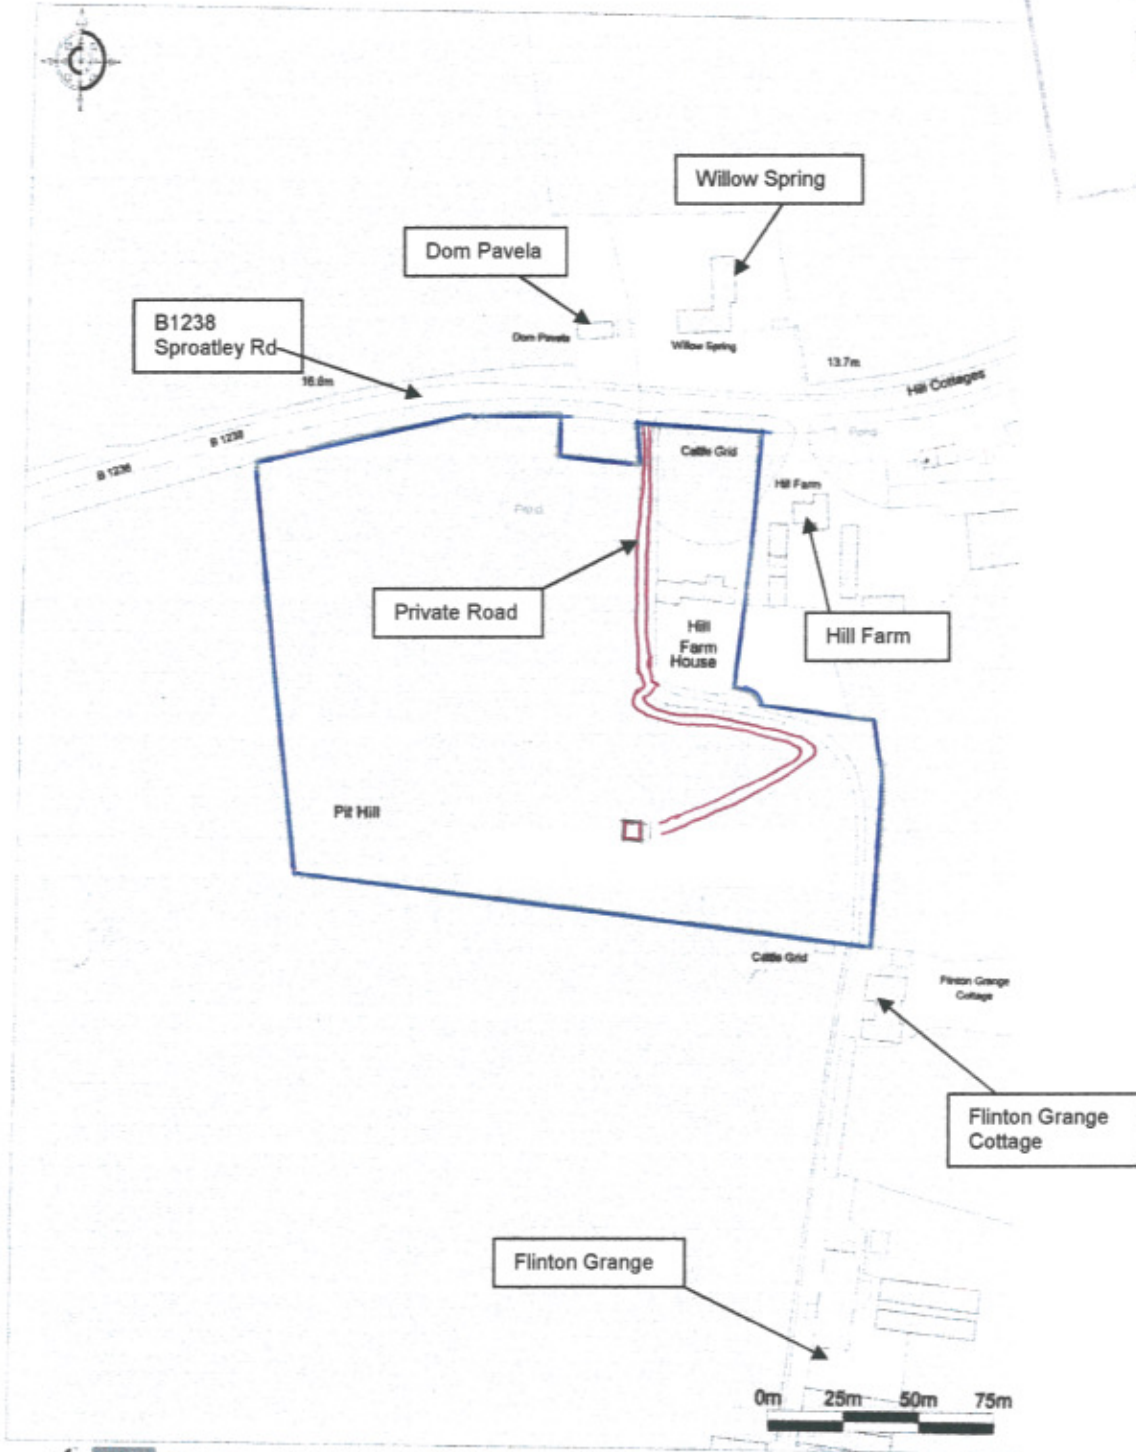

HILL FARM HOUSE, FLINTON, EAST YORKSHIRE, HU11 4NE.

DATE: 15 SEP 2011
RESP: JSEP/EM

Enabled by Ordnance Survey

© Crown Copyright 2009 All rights reserved. Licence number 100020449 Plotted Scale - 1:2500

~~John English Associates Ltd~~
Chartered Surveyors and Valuers