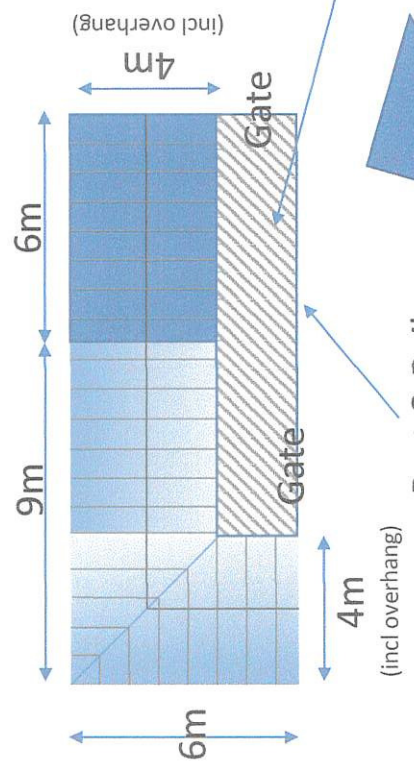

P & ER
DEVELOPMENT CONTROL
REC'D 20 DEC 2020

Doc 9

Flinton Grange Cottage
100m

Hill Farm
115m

Site Plan