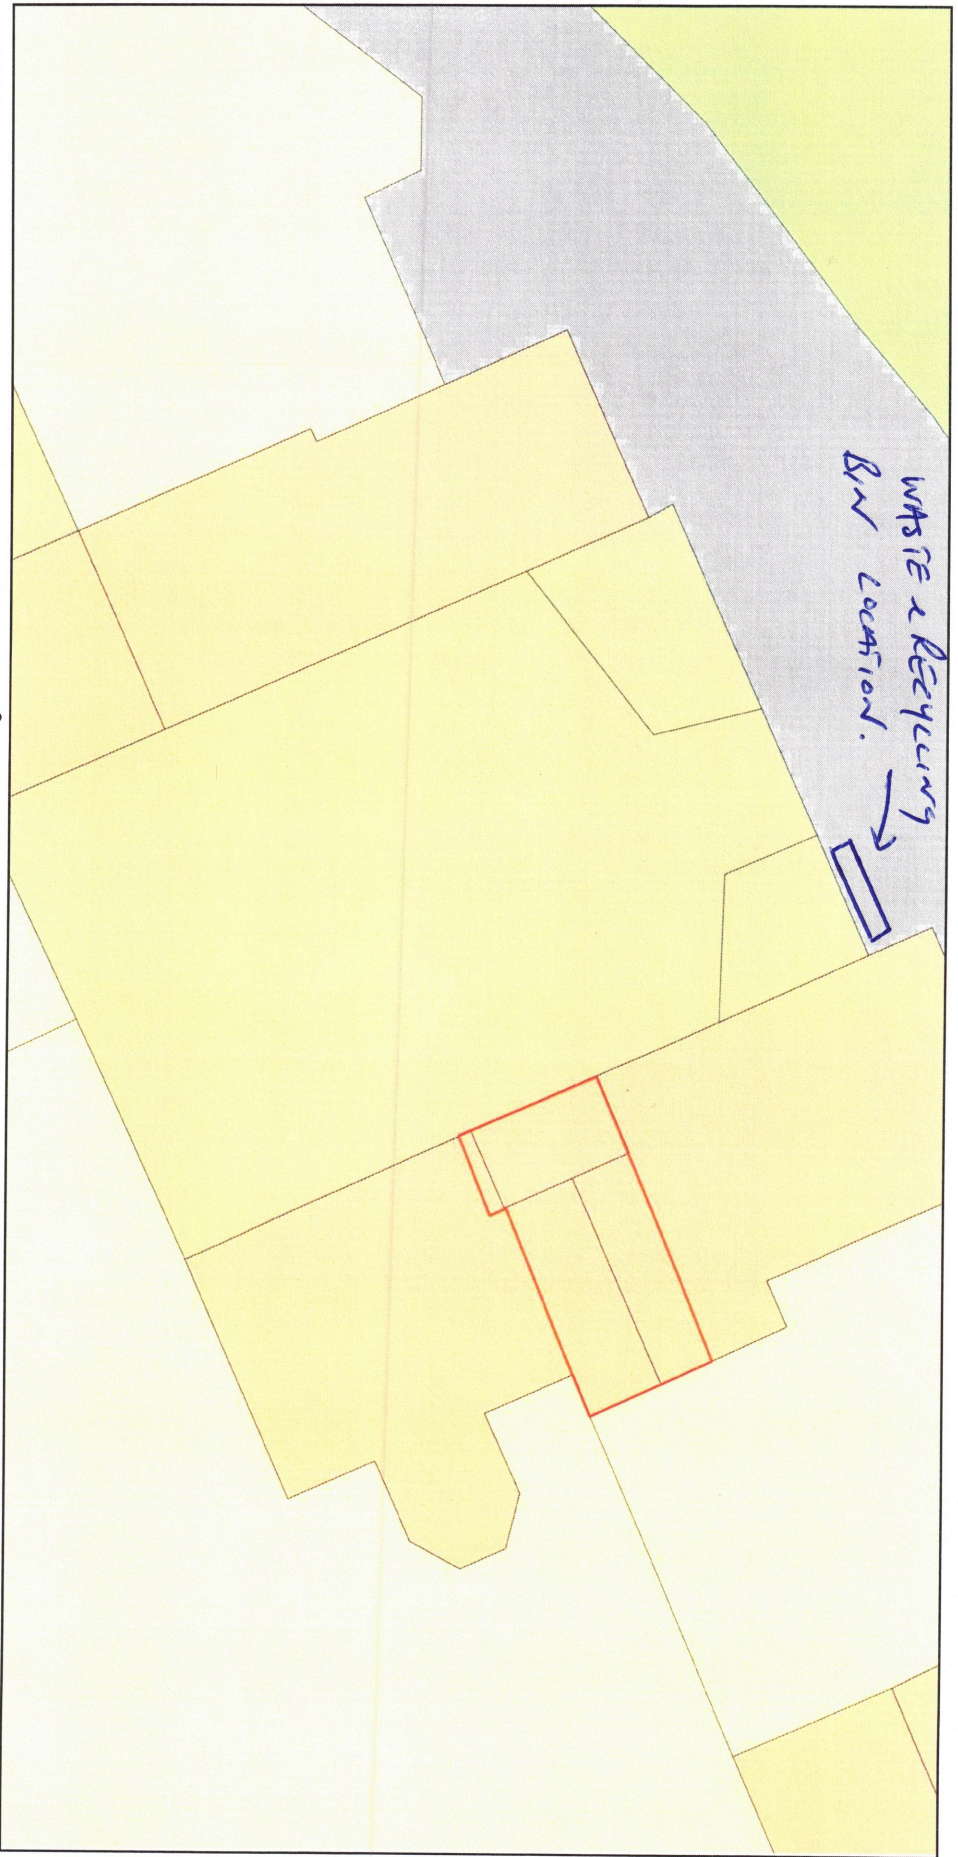

WASTE BIN LOCATION PLAN.

Estate Office

Plan Produced for: Change of use Estate office

Date Produced: 30 Nov 2020

Plan Reference Number: TQRQM20335190007117

Scale: 1:200 @ A4

© Crown copyright and database rights 2019 OS 100042766