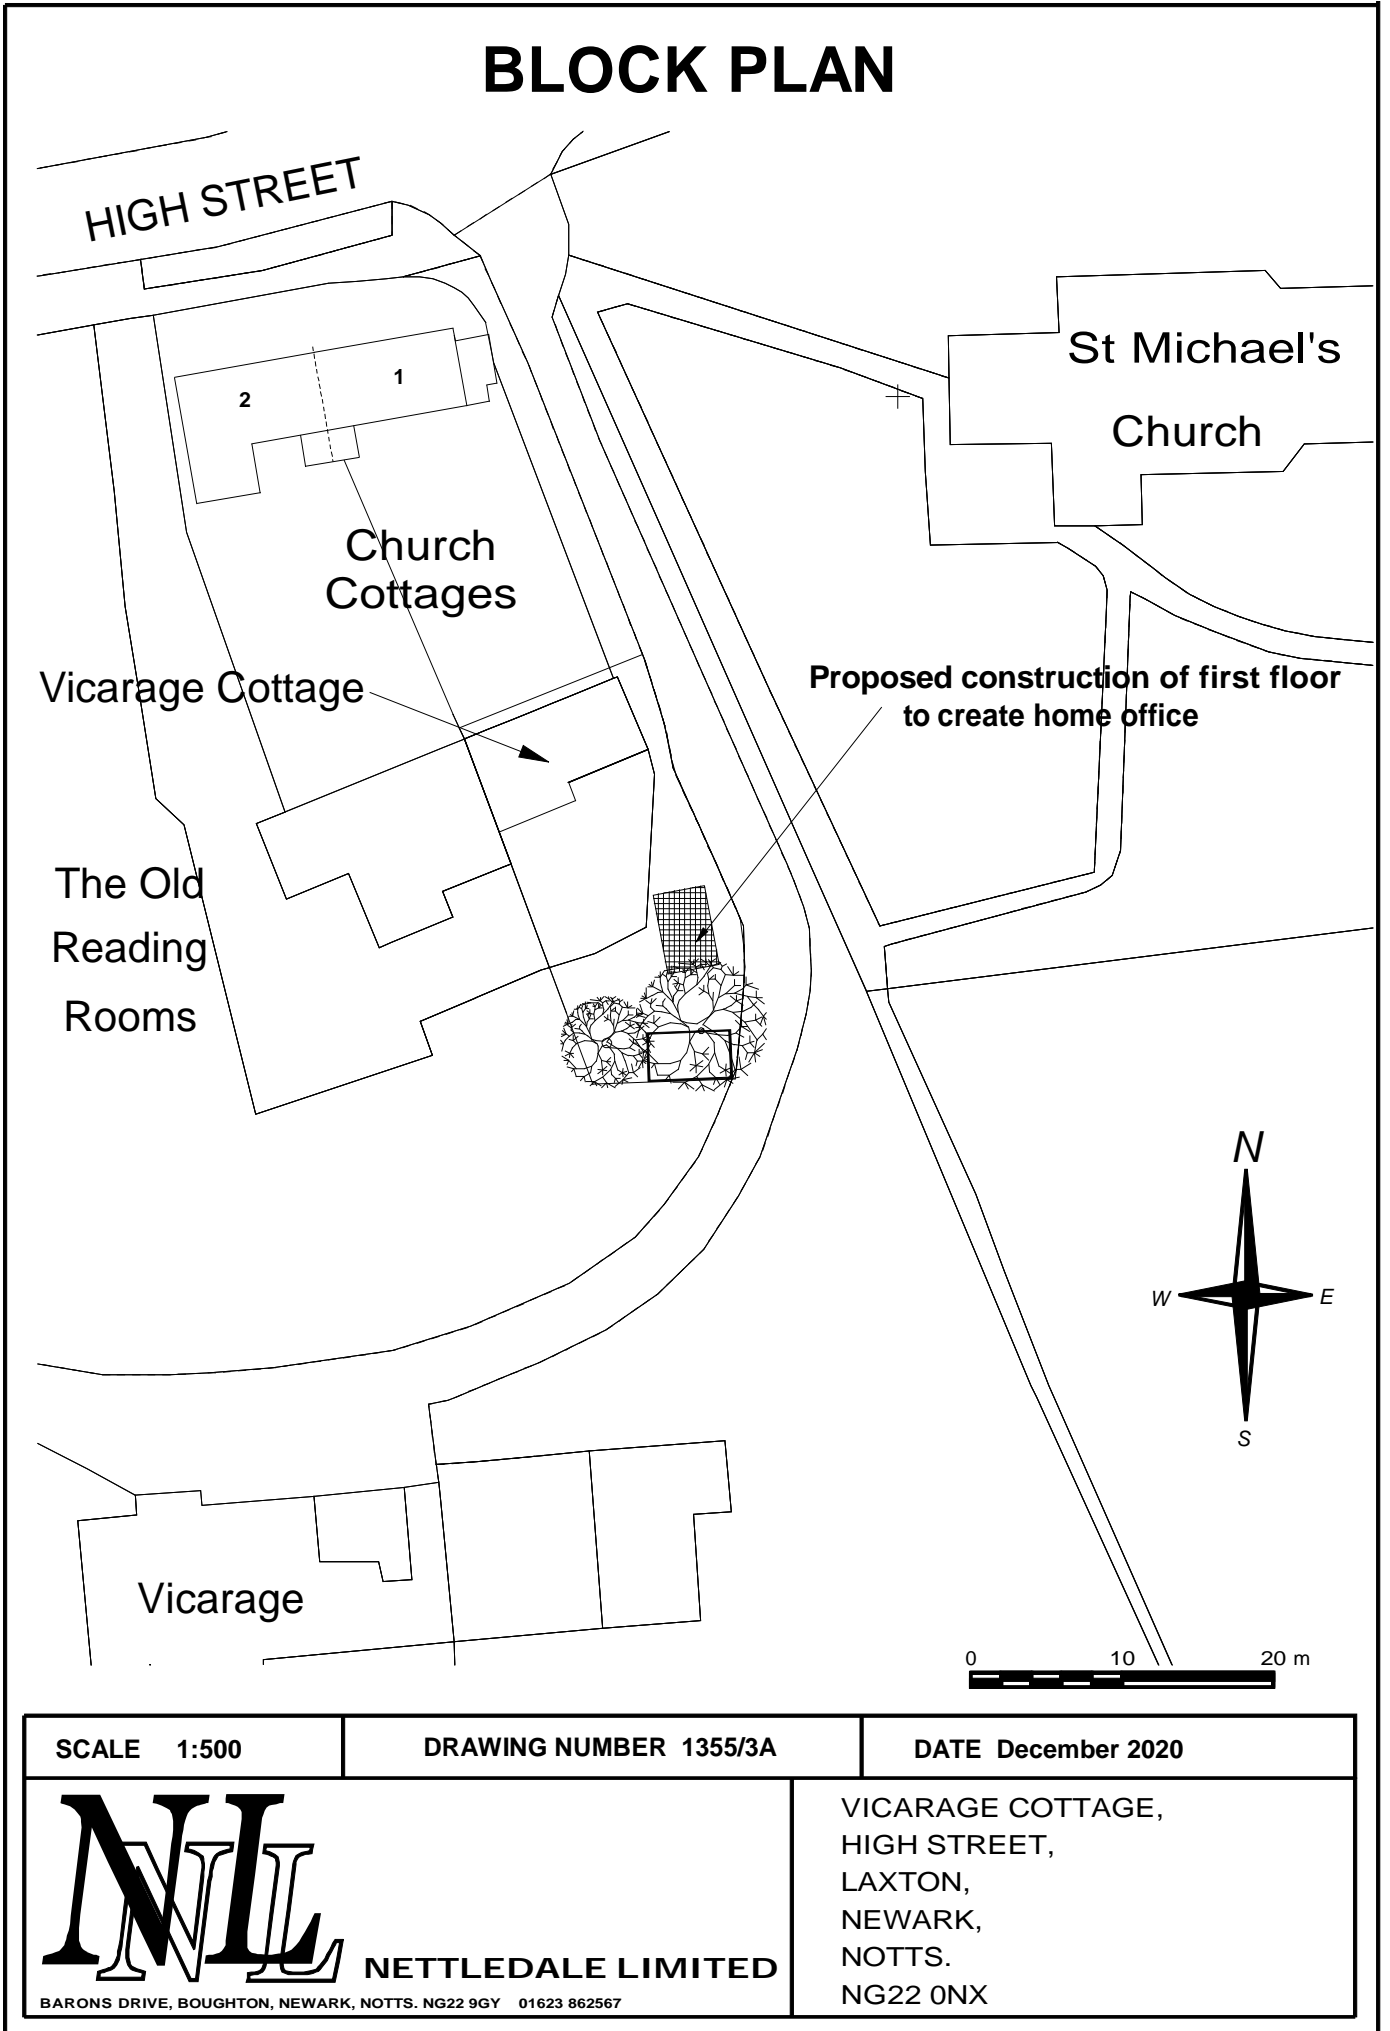

BLOCK PLAN

SCALE 1:500

DRAWING NUMBER 1355/3A

DATE December 2020

NLL

NETTLEDALE LIMITED

BARONS DRIVE, BOUGHTON, NEWARK, NOTTS. NG22 9GY 01623 862567

VICARAGE COTTAGE,
HIGH STREET,
LAXTON,
NEWARK,
NOTTS.
NG22 0NX