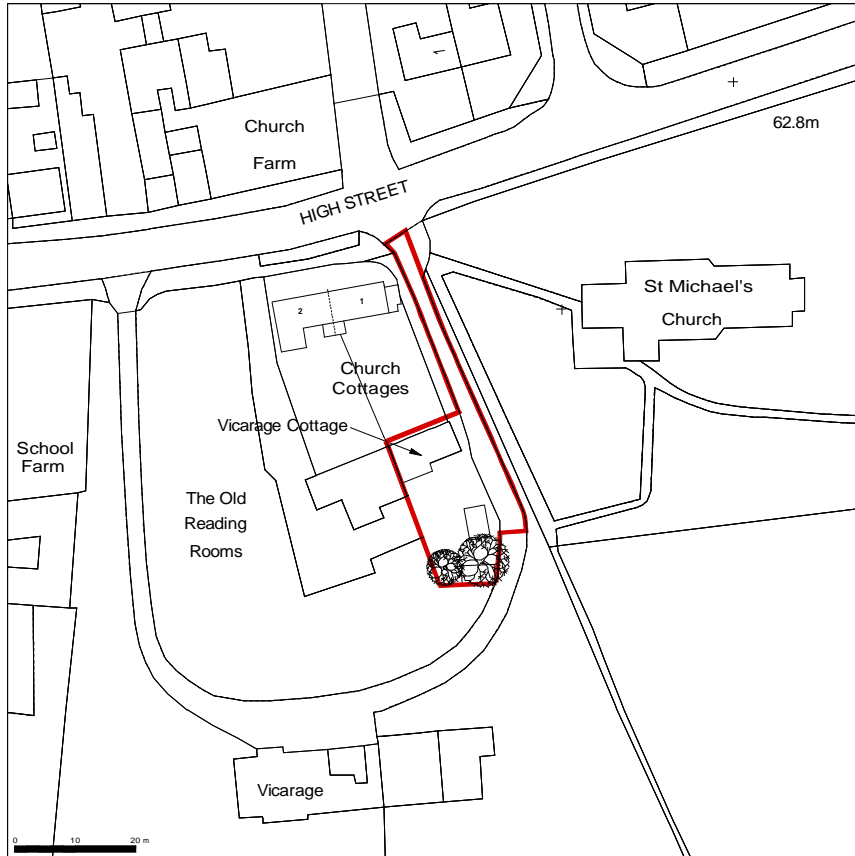

# LOCATION PLAN

Supplied by Streetwise Maps Ltd  
[www.streetwise-maps.com](http://www.streetwise-maps.com)  
 Licence No: 100047474

SCALE 1:1250	DRAWING No. 1355/1B	DATE November 2020
 <p><b>NETTLEDALE LIMITED</b>  <small>BARONS DRIVE, BOUGHTON, NEWARK, NOTTS. NG22 9GY 01623 862567</small></p>		Vicarage Cottage, High Street, Laxton, Newark, Notts. NG22 0NX