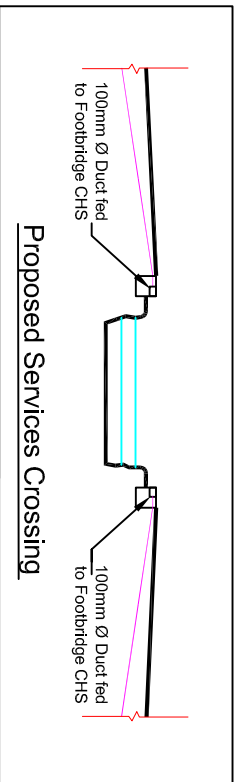

Nevis Range_Campervan Amenities Site

Two 100mm Ø Ducts for Power & Comms to Proposed Access Control System

Proposed Services

Drq No:-CAS/00008