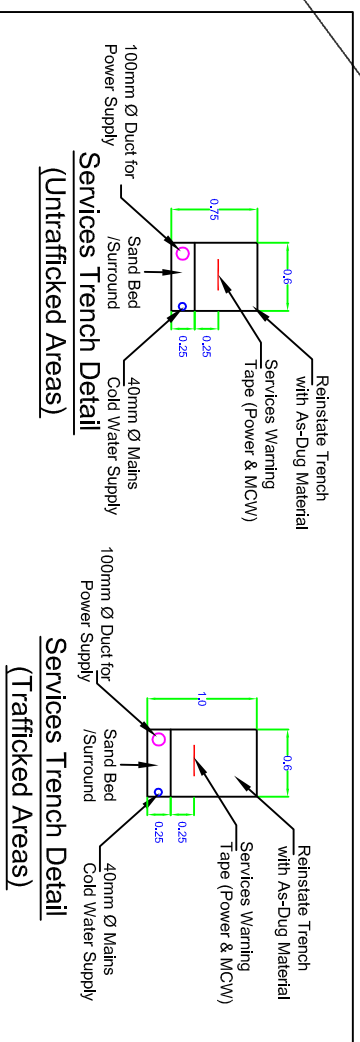

Nevis Range_Campervan Amenities Site

Two 100mm Ø Ducts for Power & Comms to Proposed Access Control System

Proposed Services

Drq No:-CAS/00008