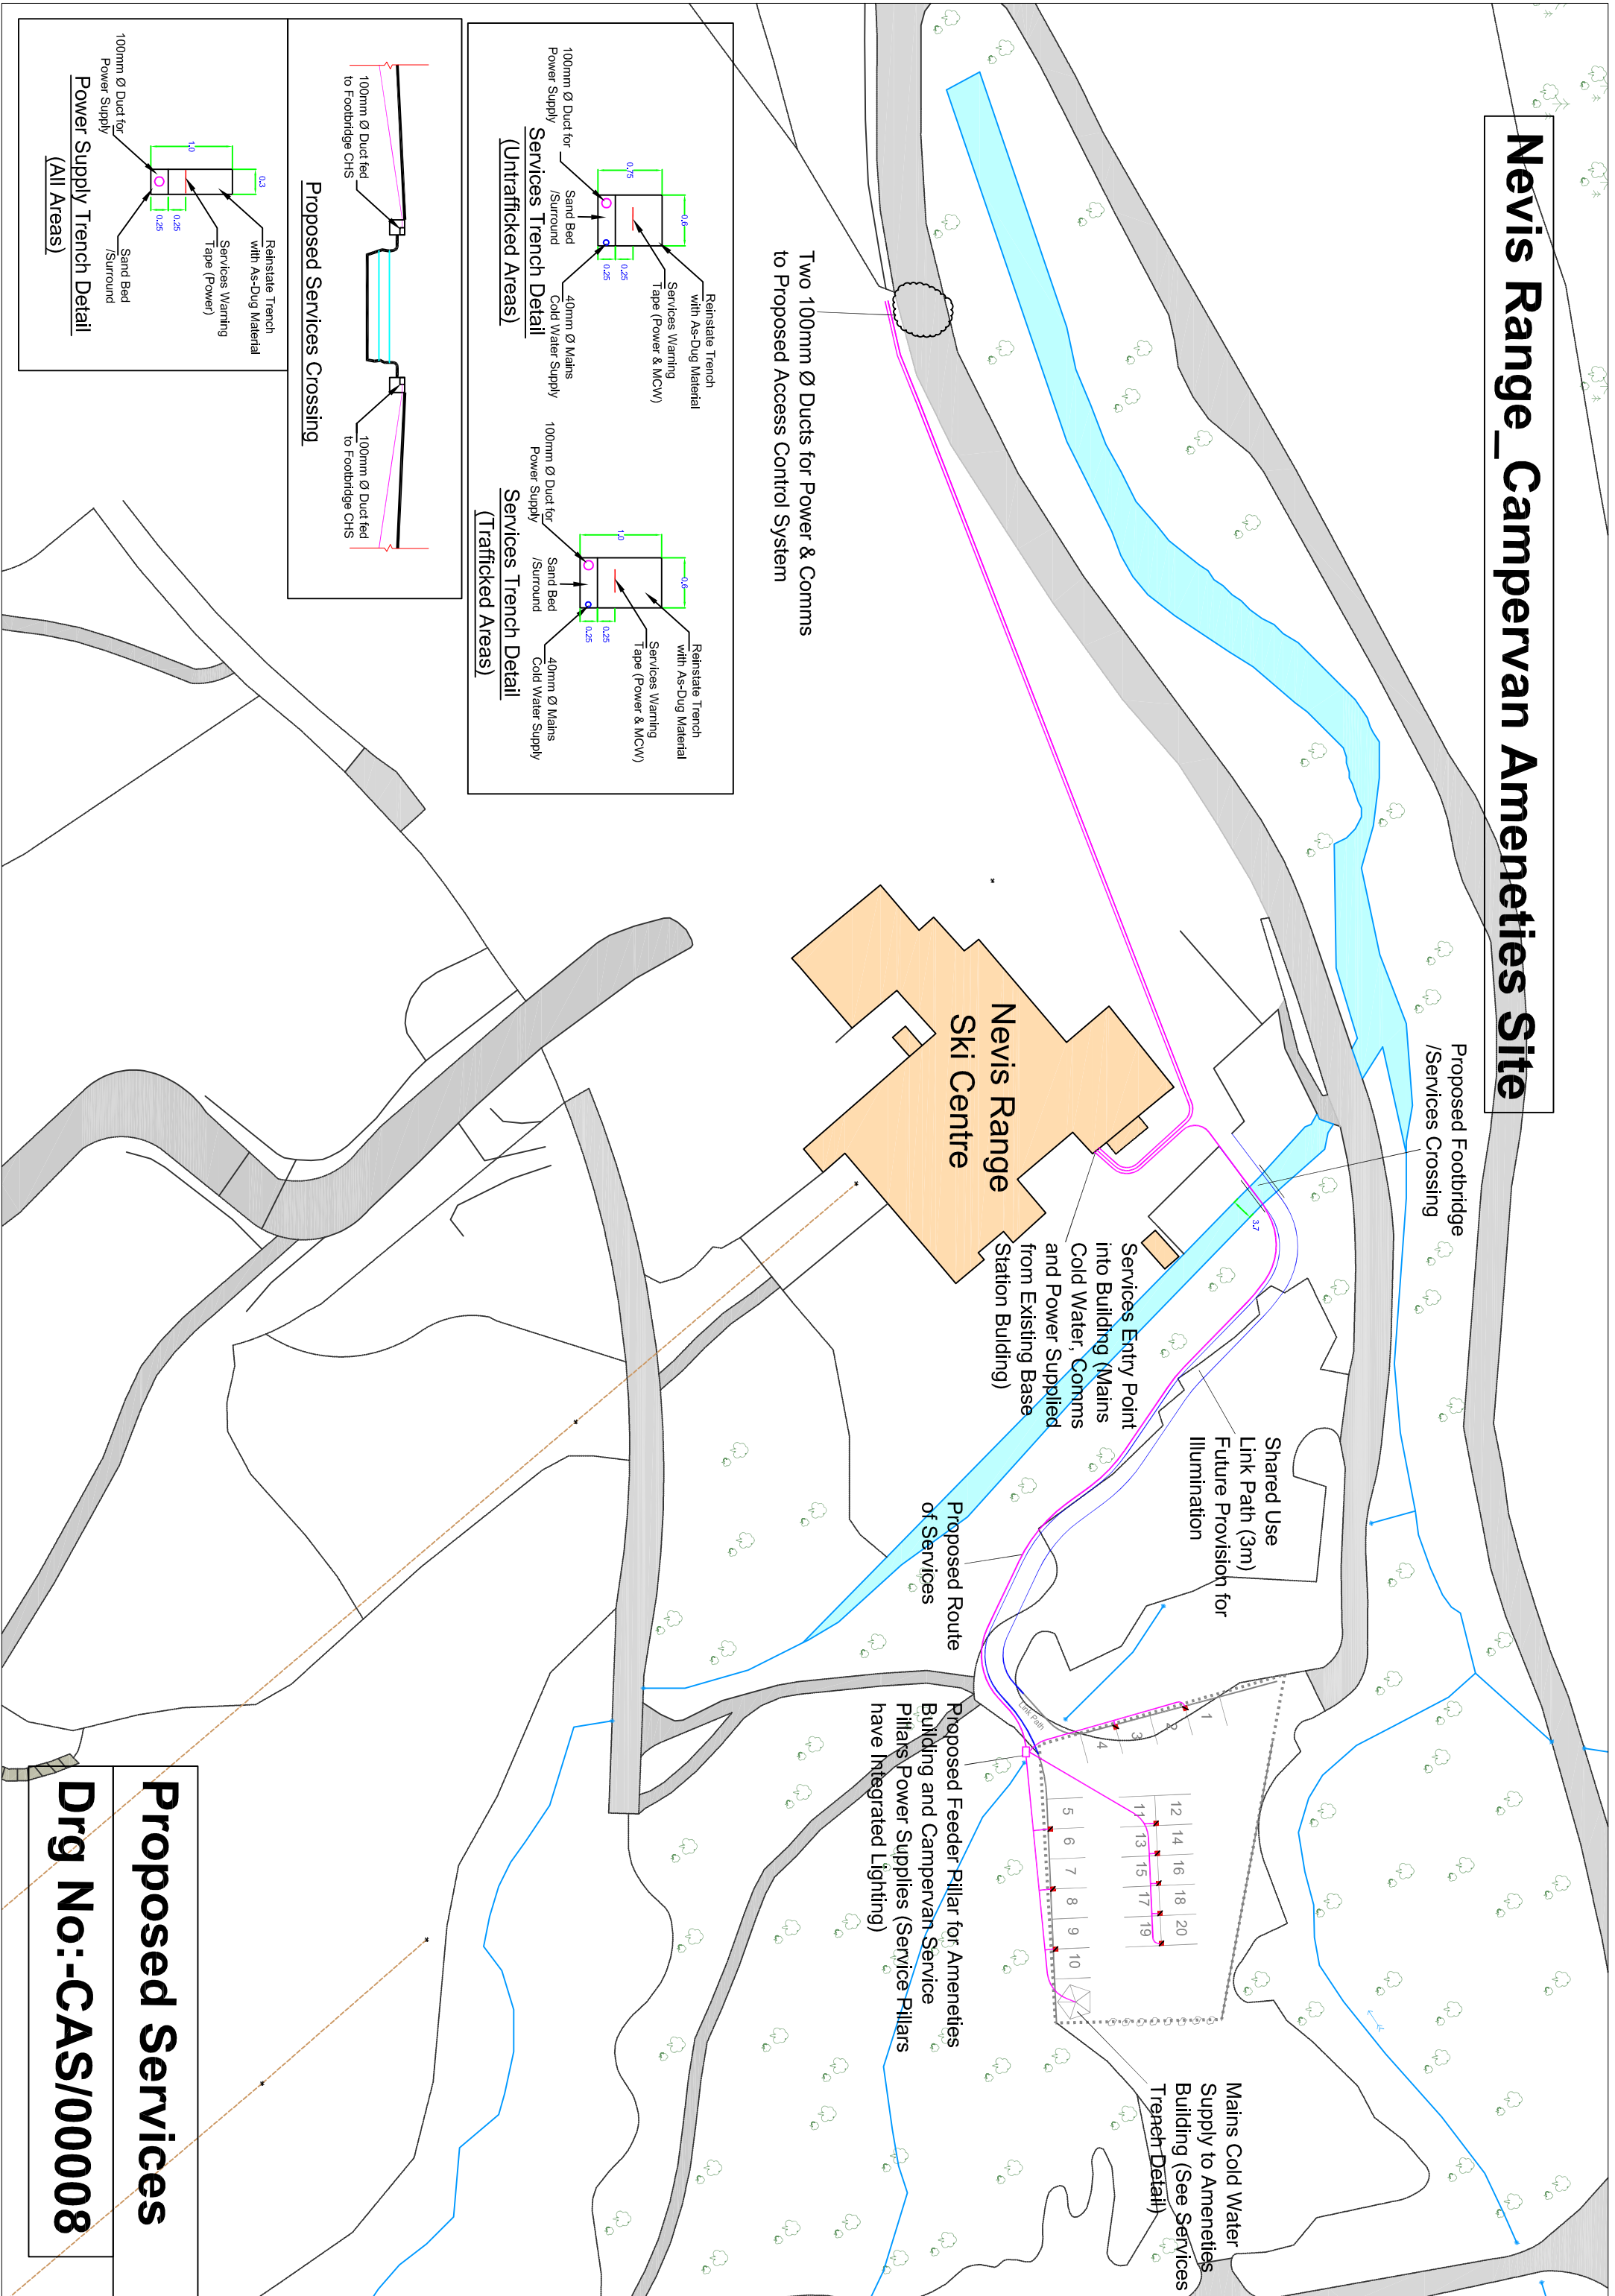

Nevis Range_Campervan Amenities Site

Two 100mm Ø Ducts for Power & Comms to Proposed Access Control System

Proposed Services

Drq No:-CAS/00008