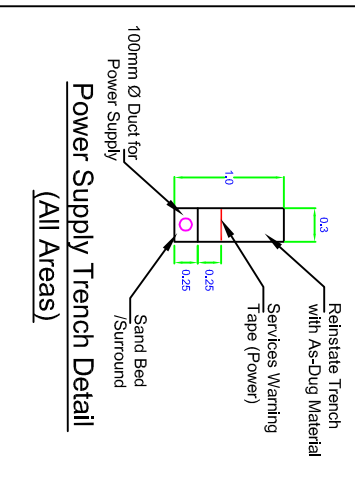

Nevis Range_Campervan Amenities Site

Two 100mm Ø Ducts for Power & Comms to Proposed Access Control System

Proposed Services

Drq No:-CAS/00008