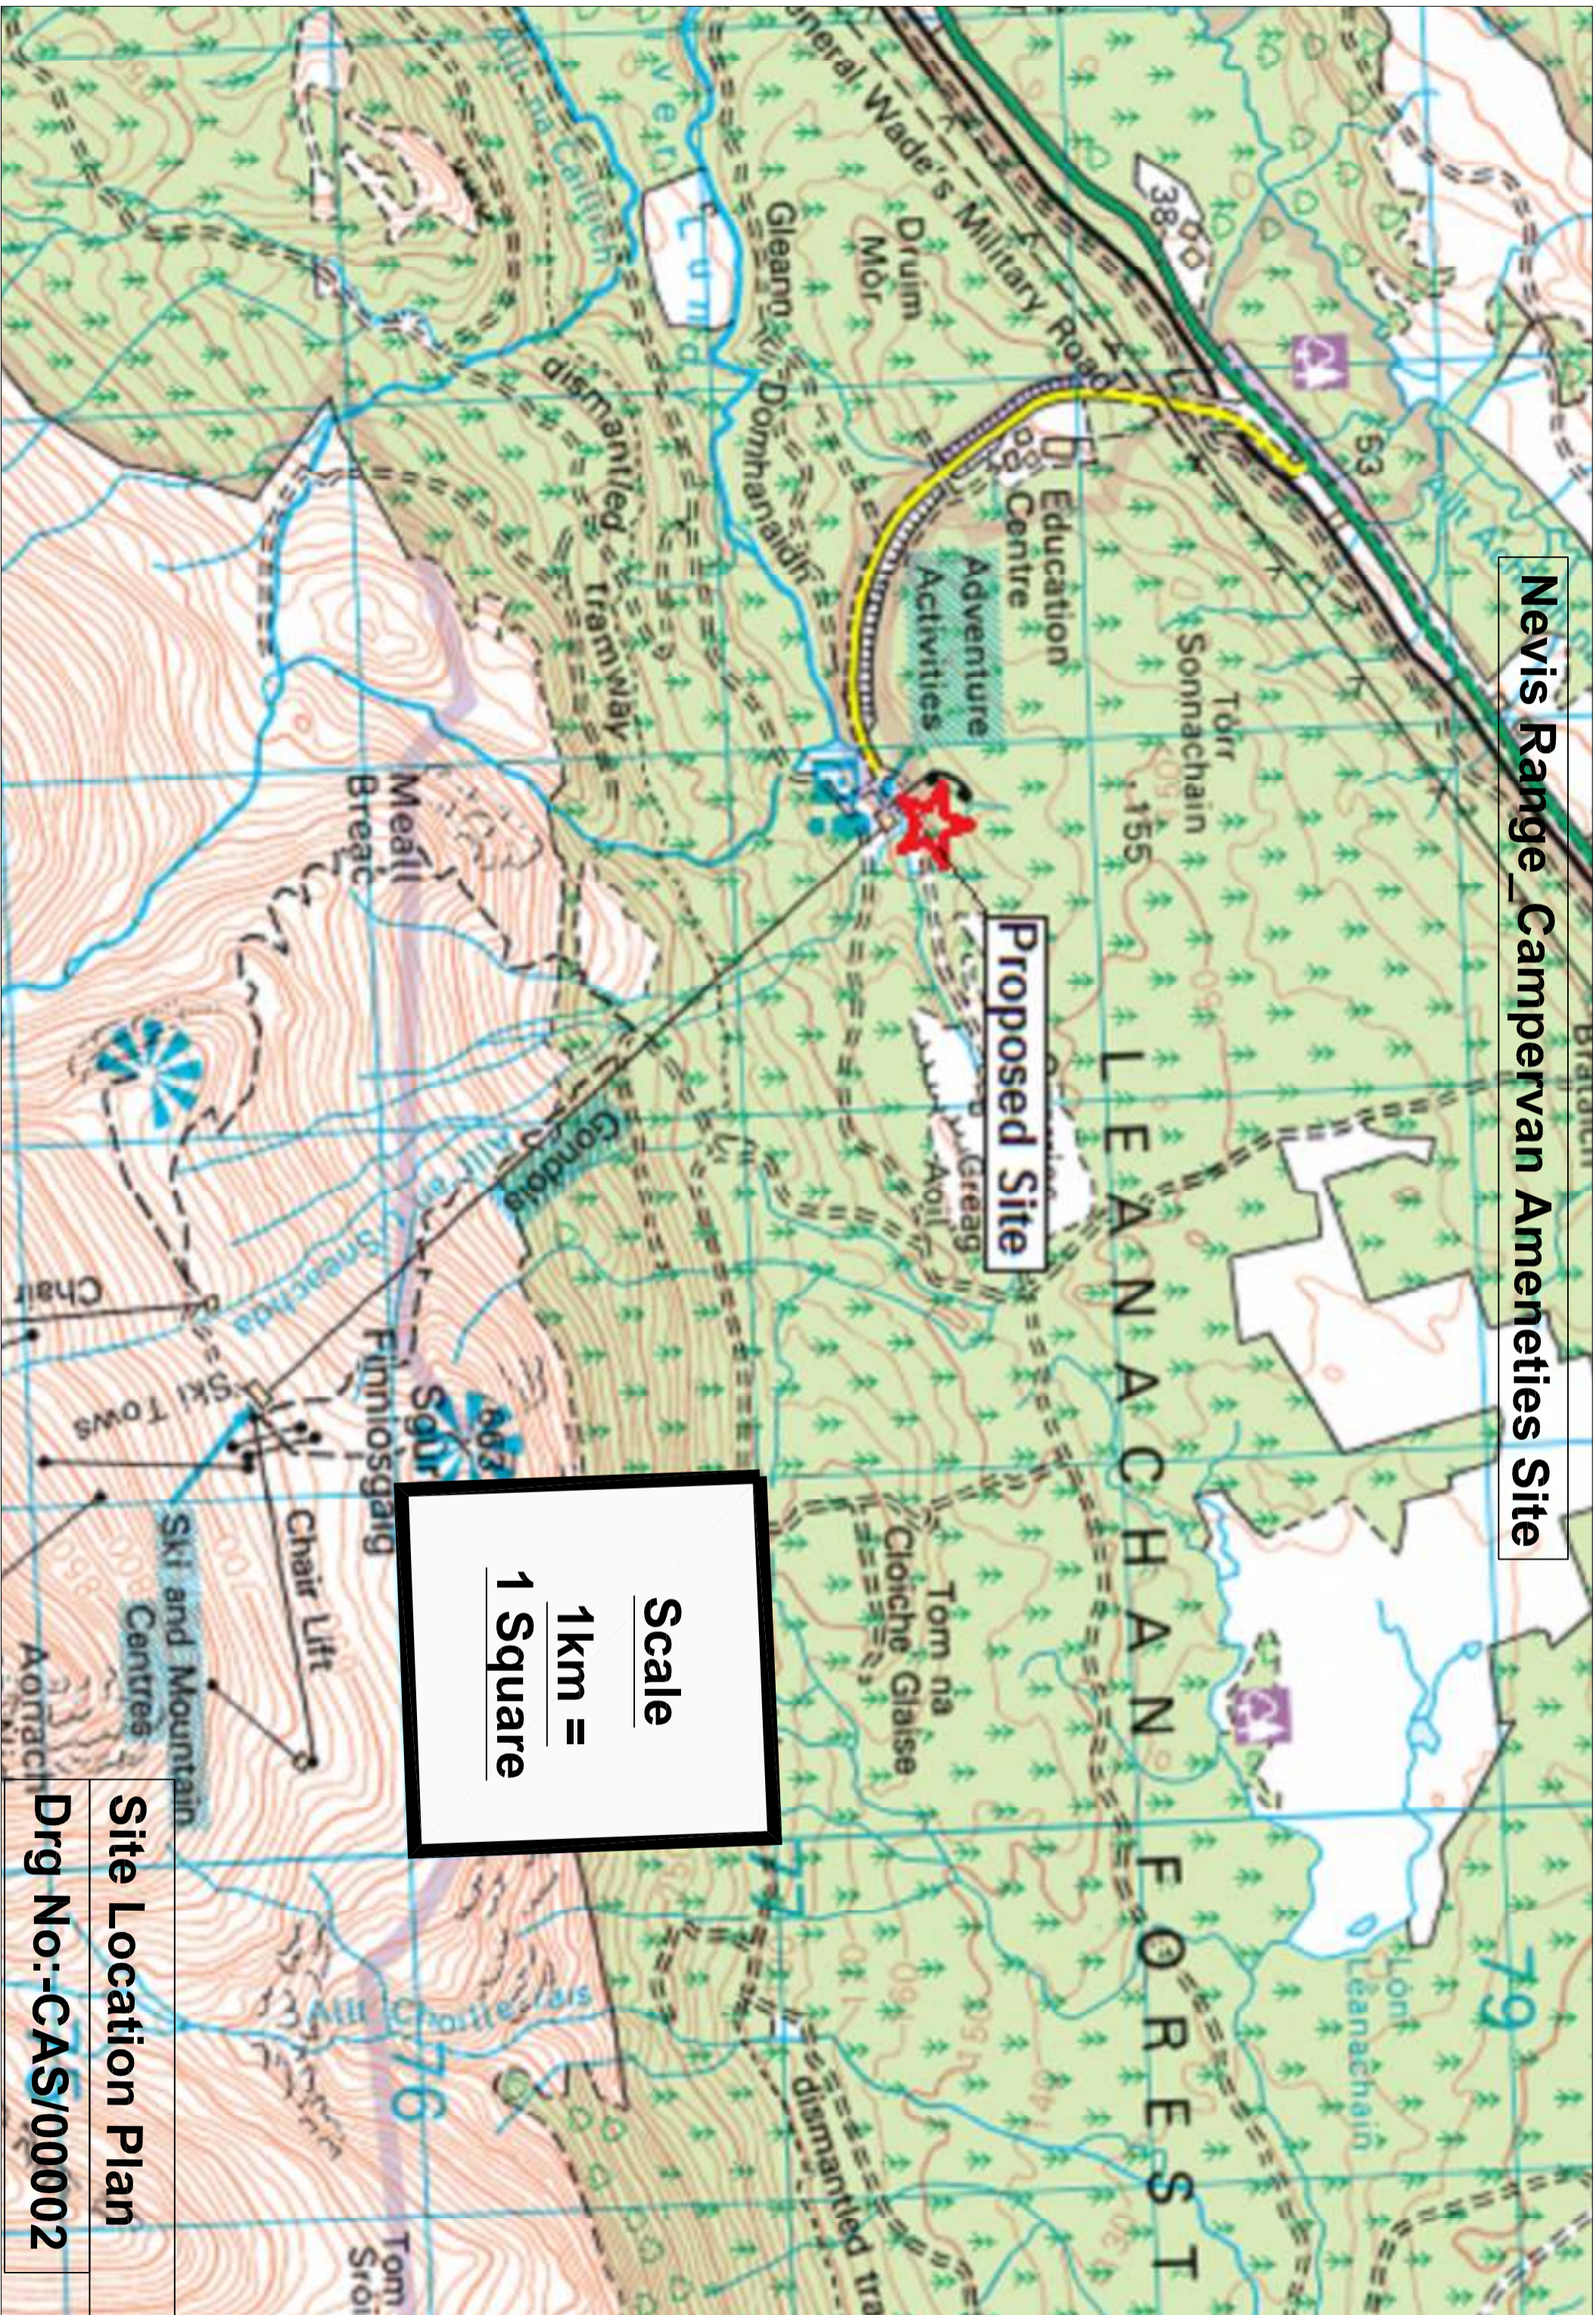

Nevis Range_Campervan Amenities Site

Proposed Site

Scale
1km =
1 Square

Site Location Plan
Drg No:-CAS/00002