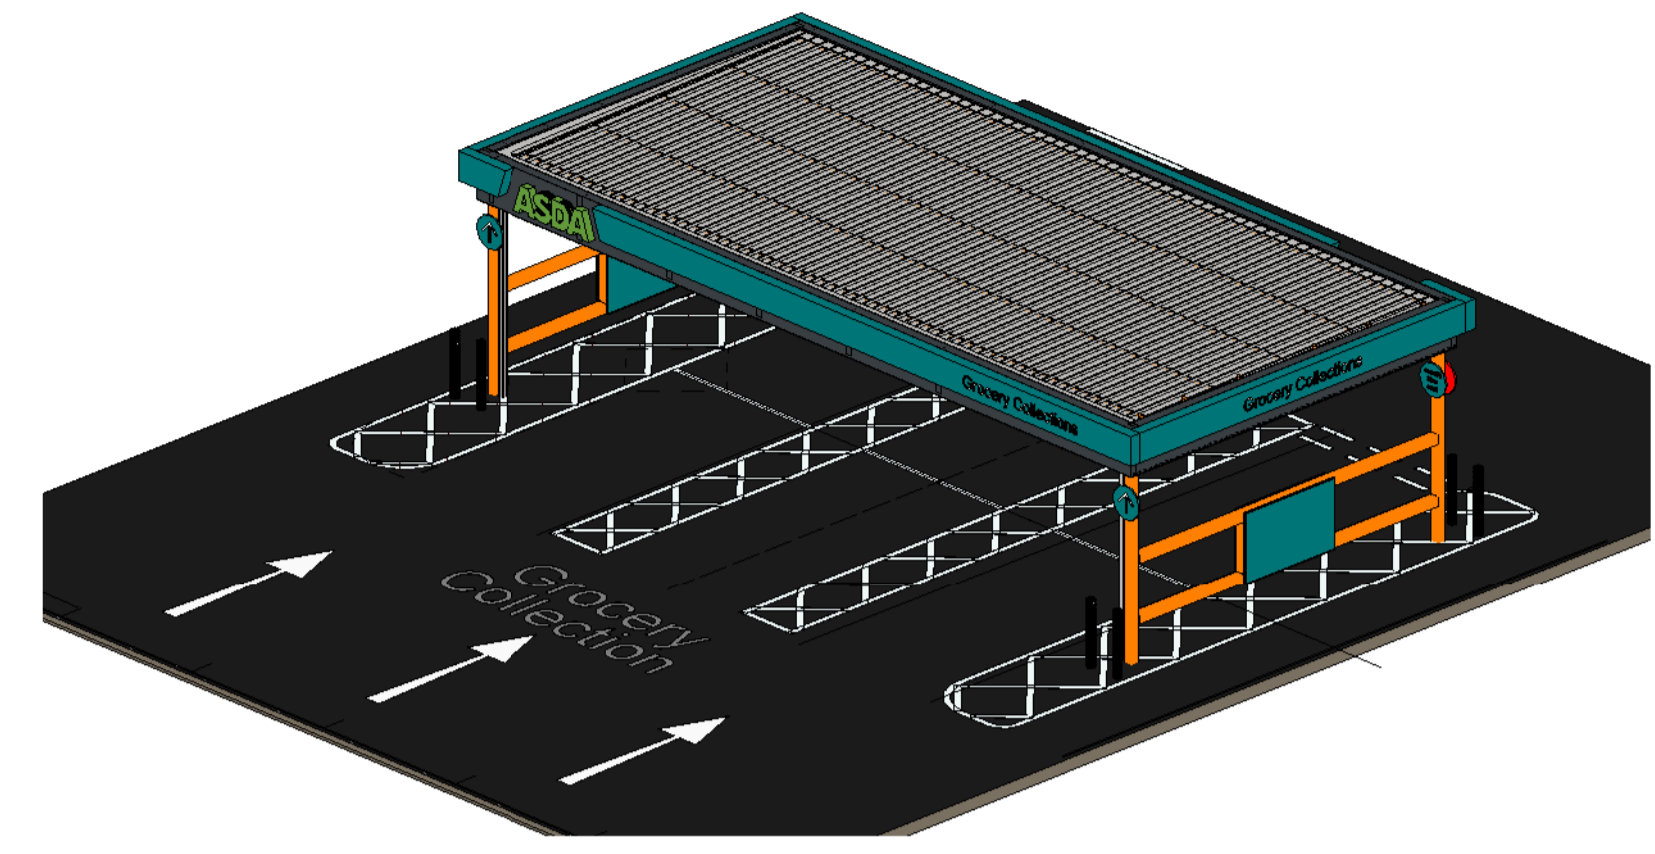

Canopy View 1 - Entrance