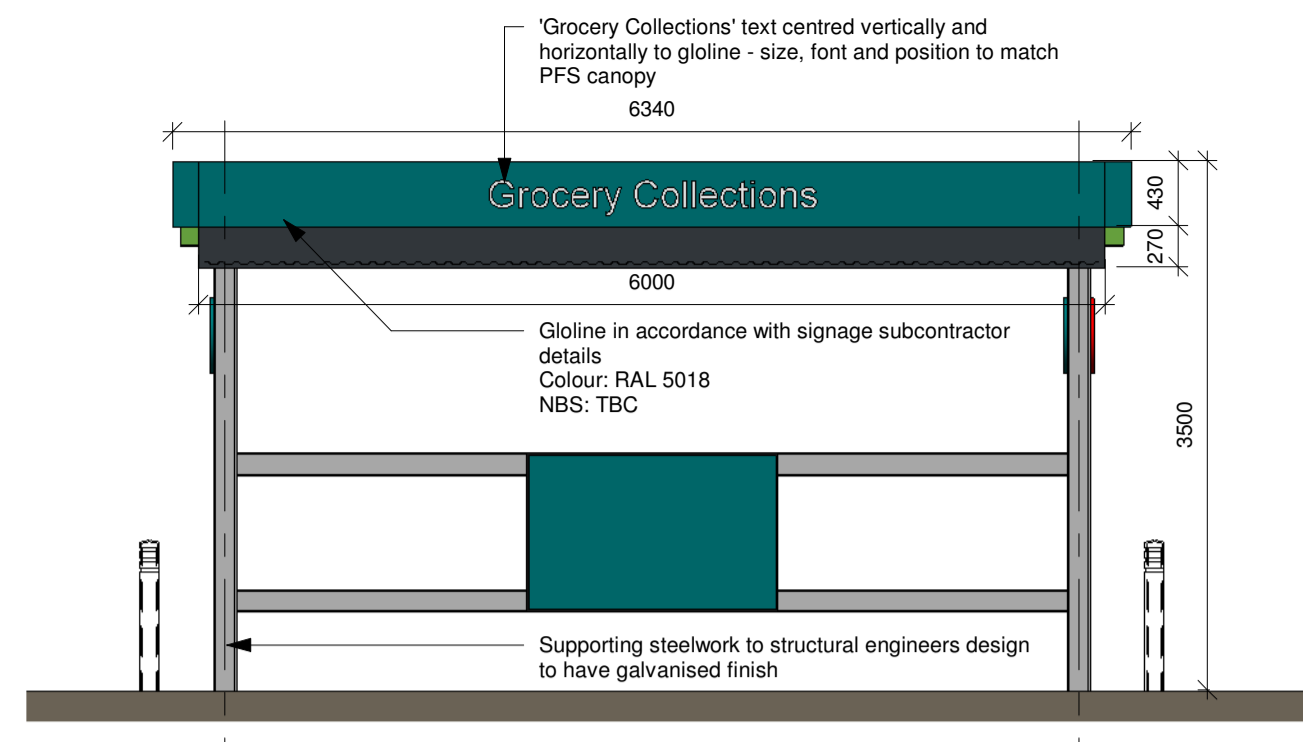

South East Elevation
1 : 50