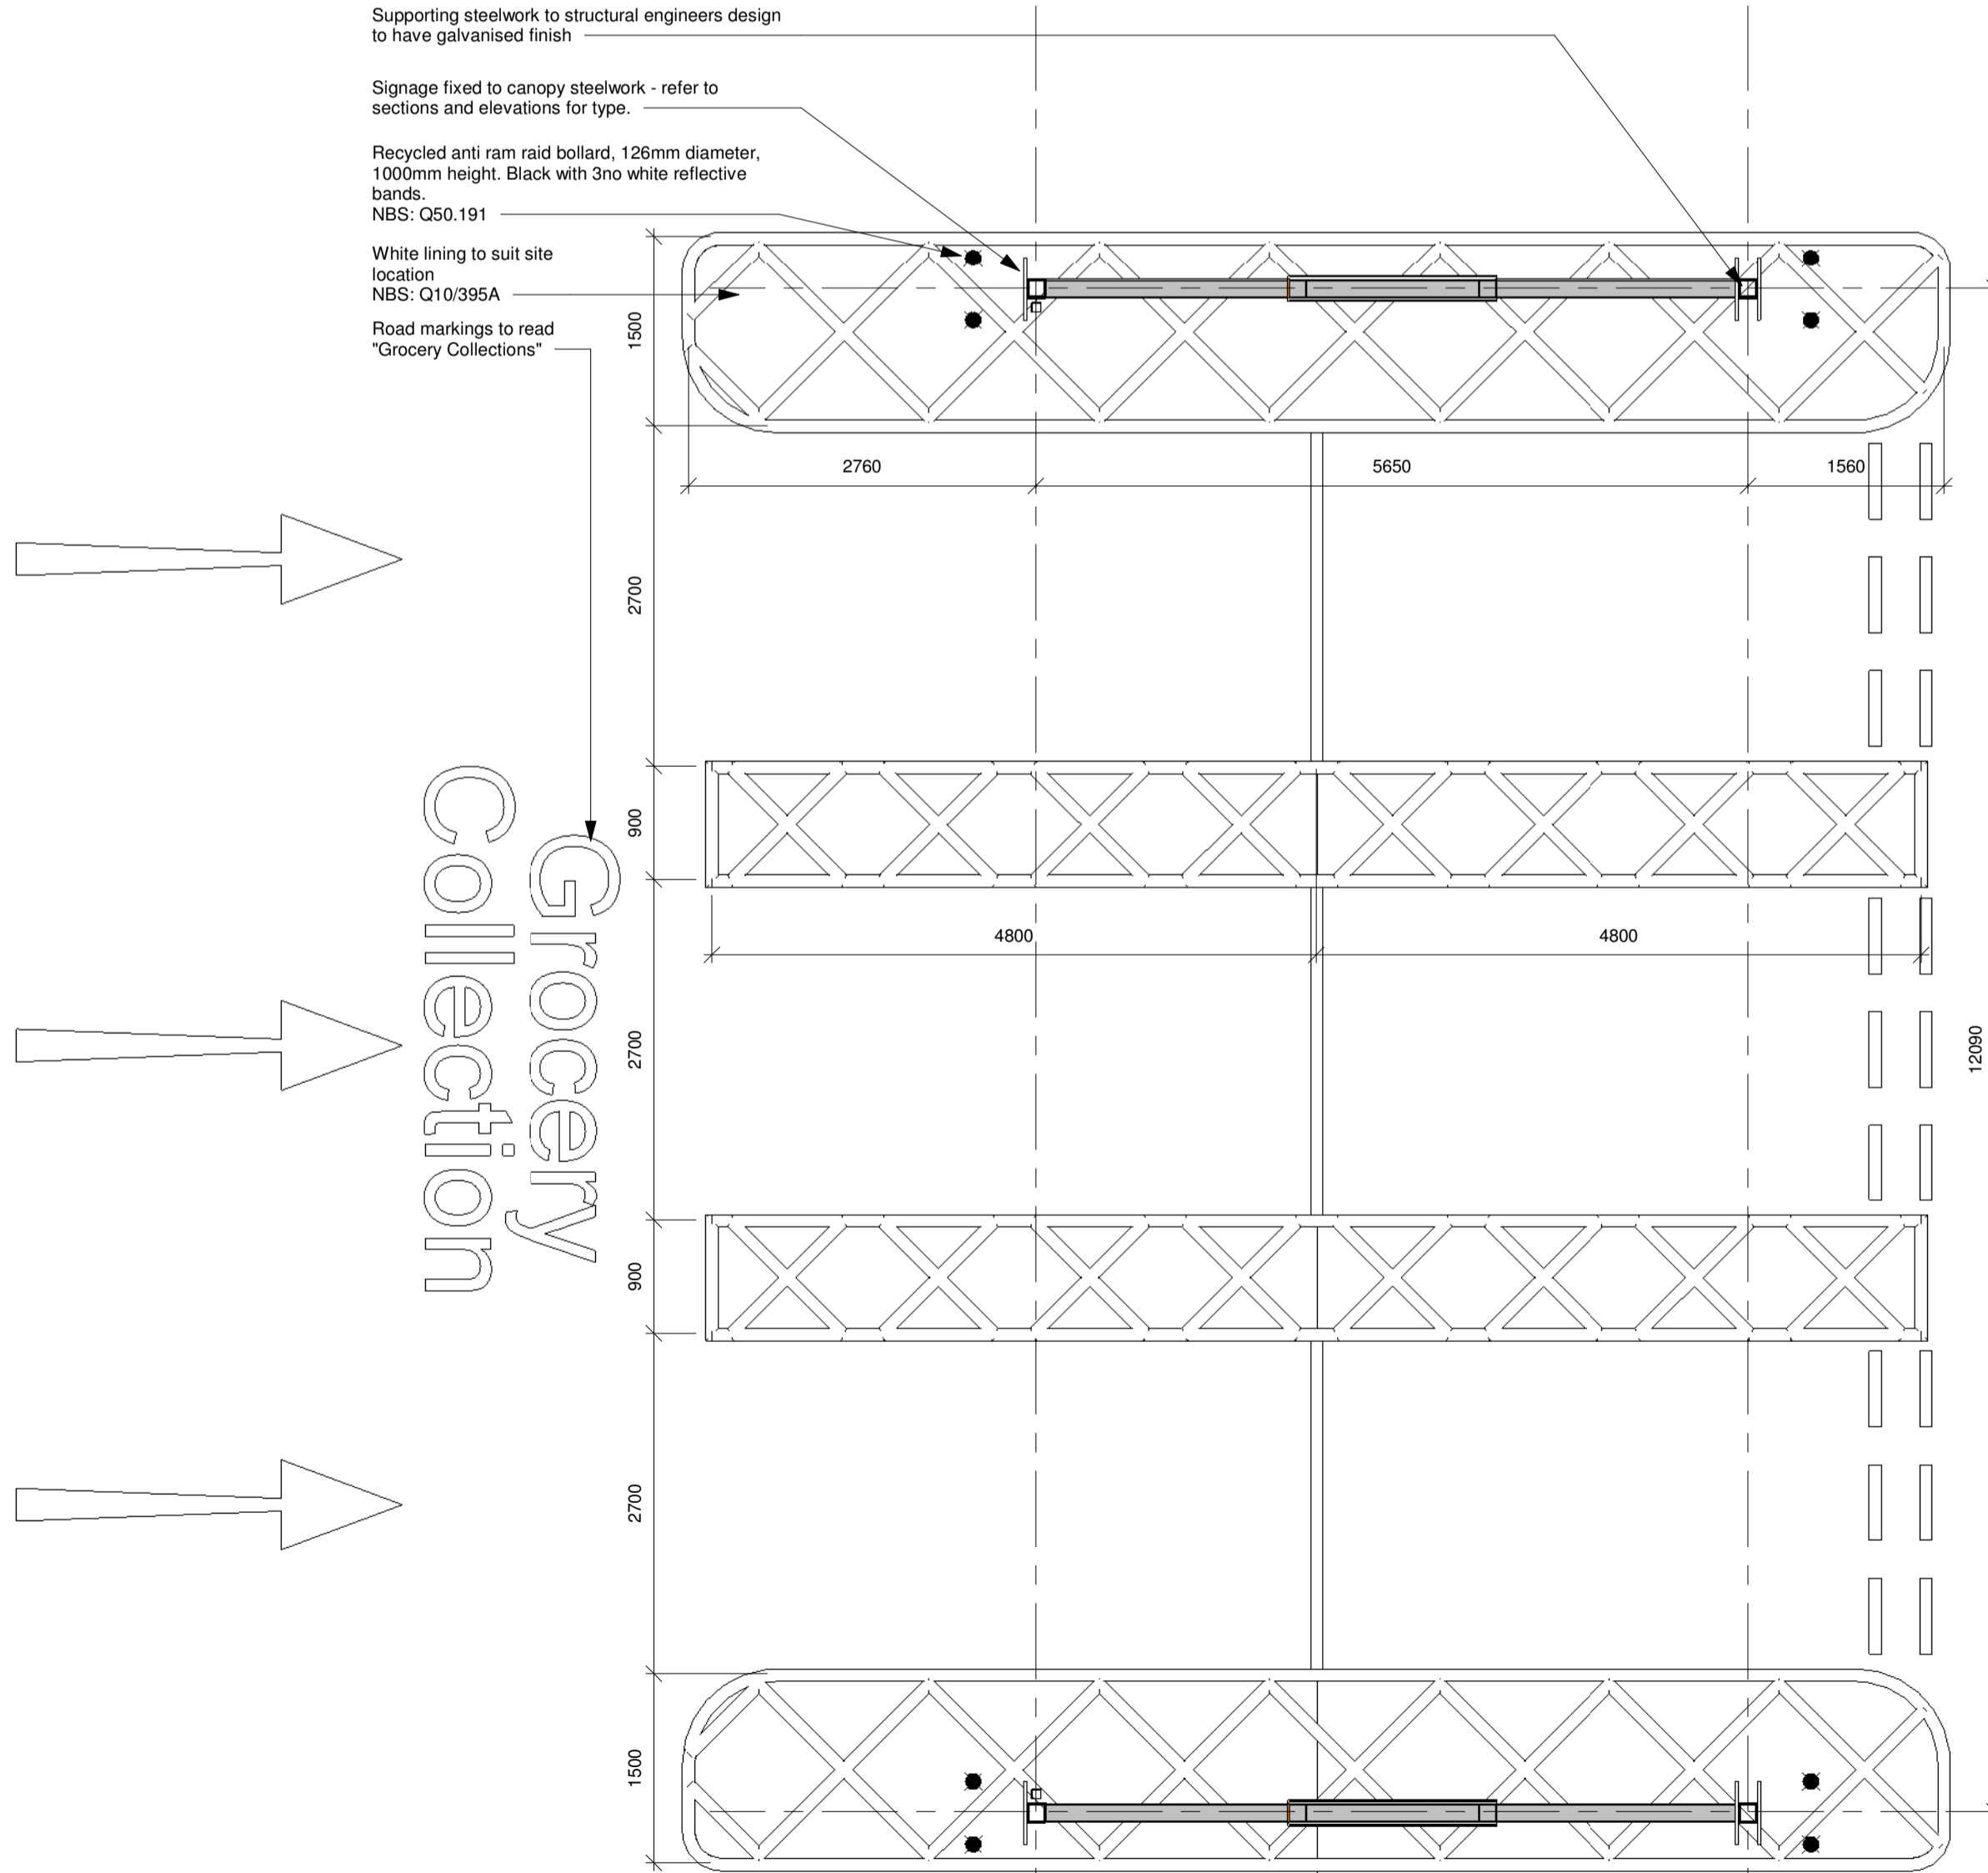

Canopy Layout Plan
1 : 50