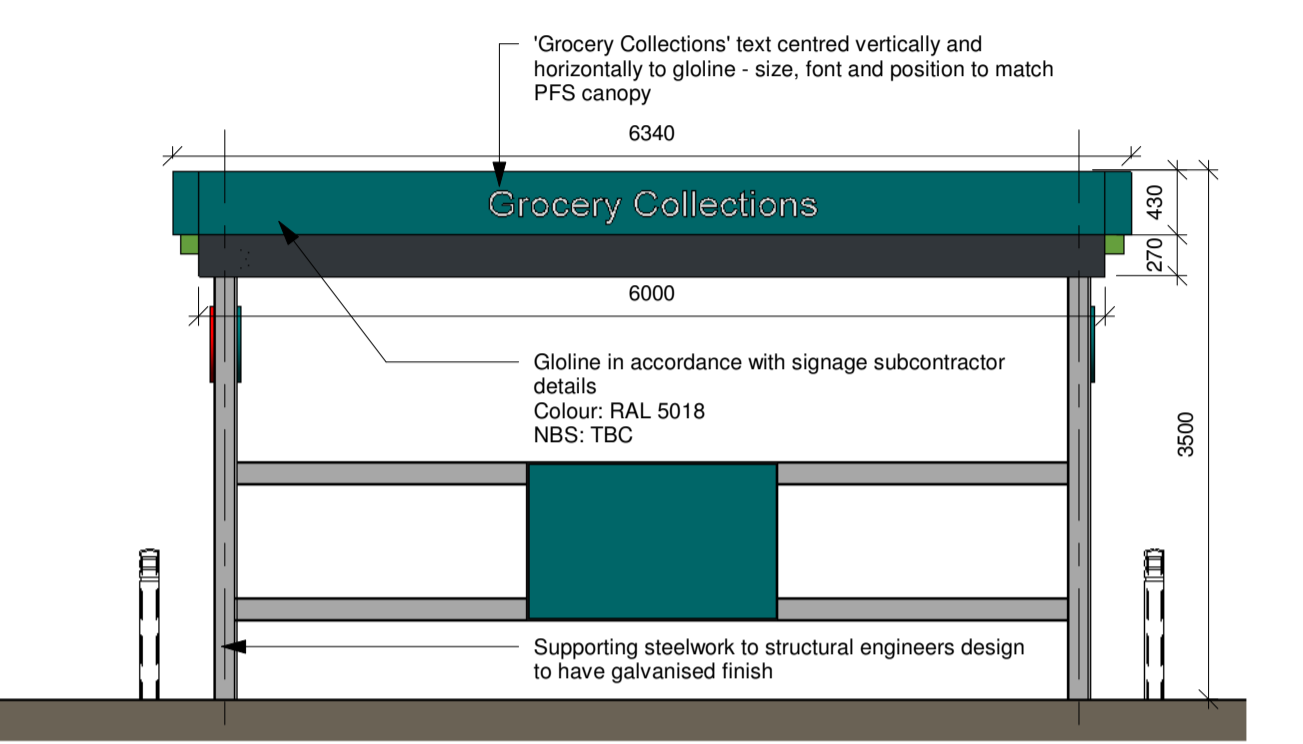

North West Elevation
1 : 50