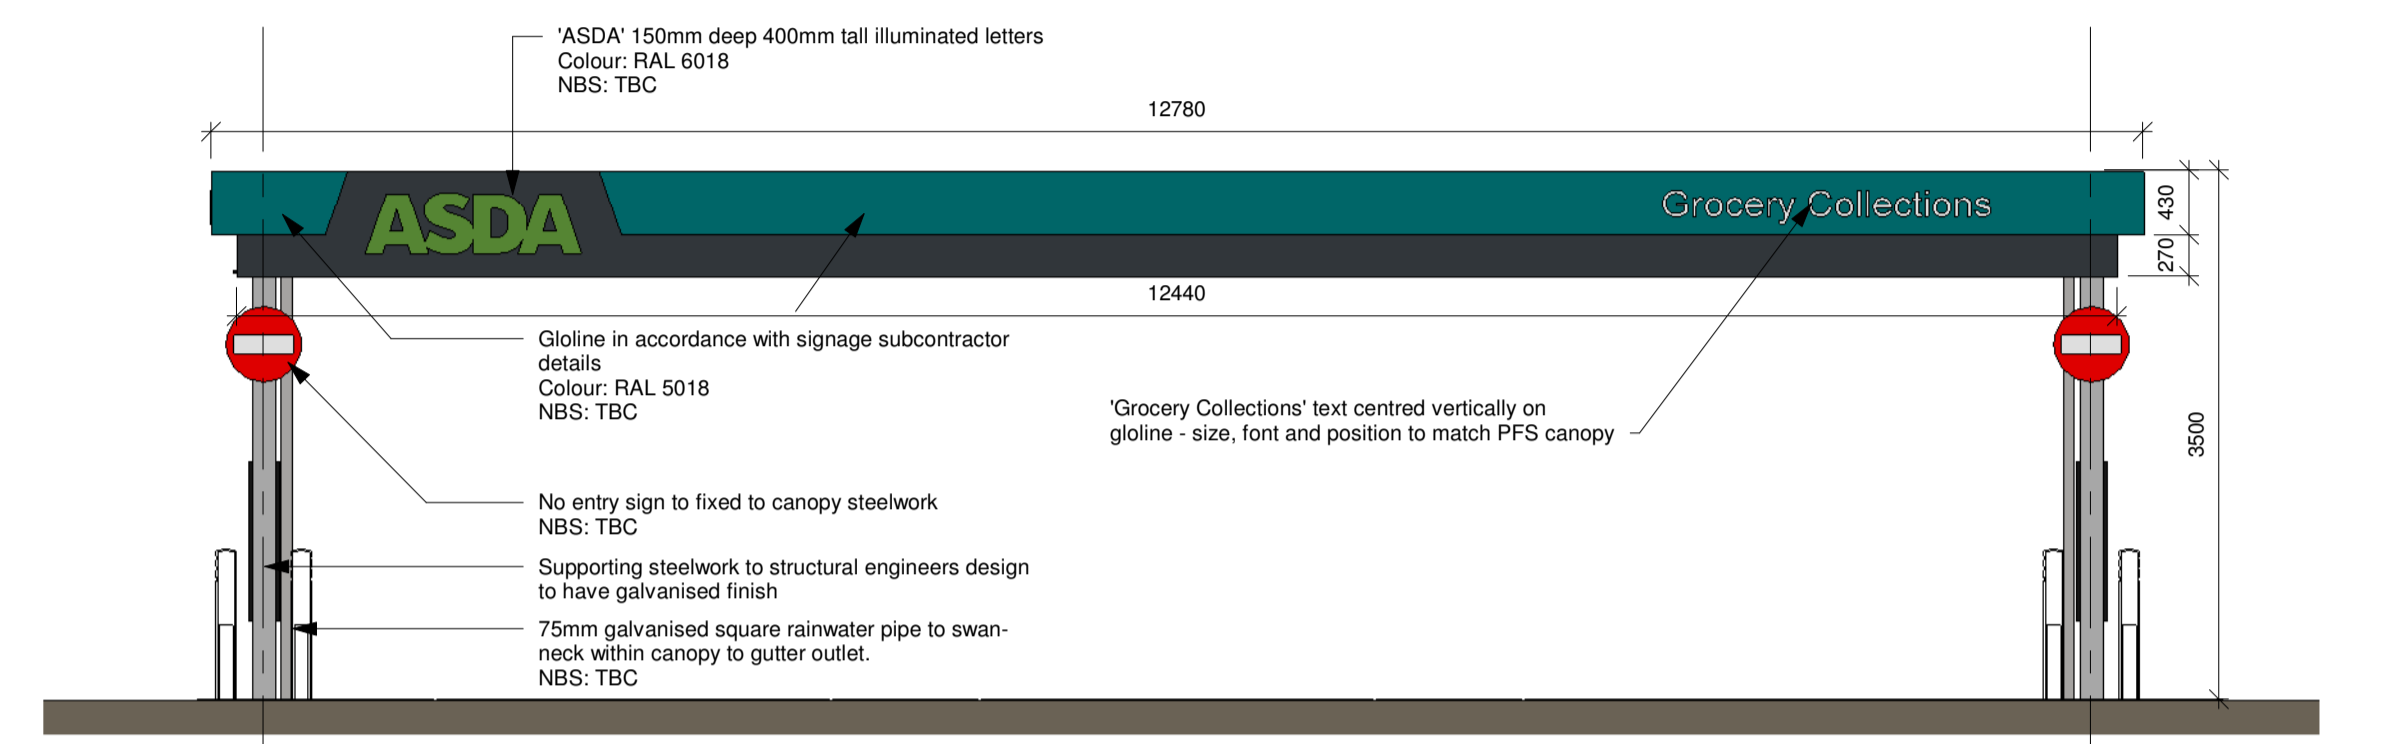

South West Elevation
1 : 50