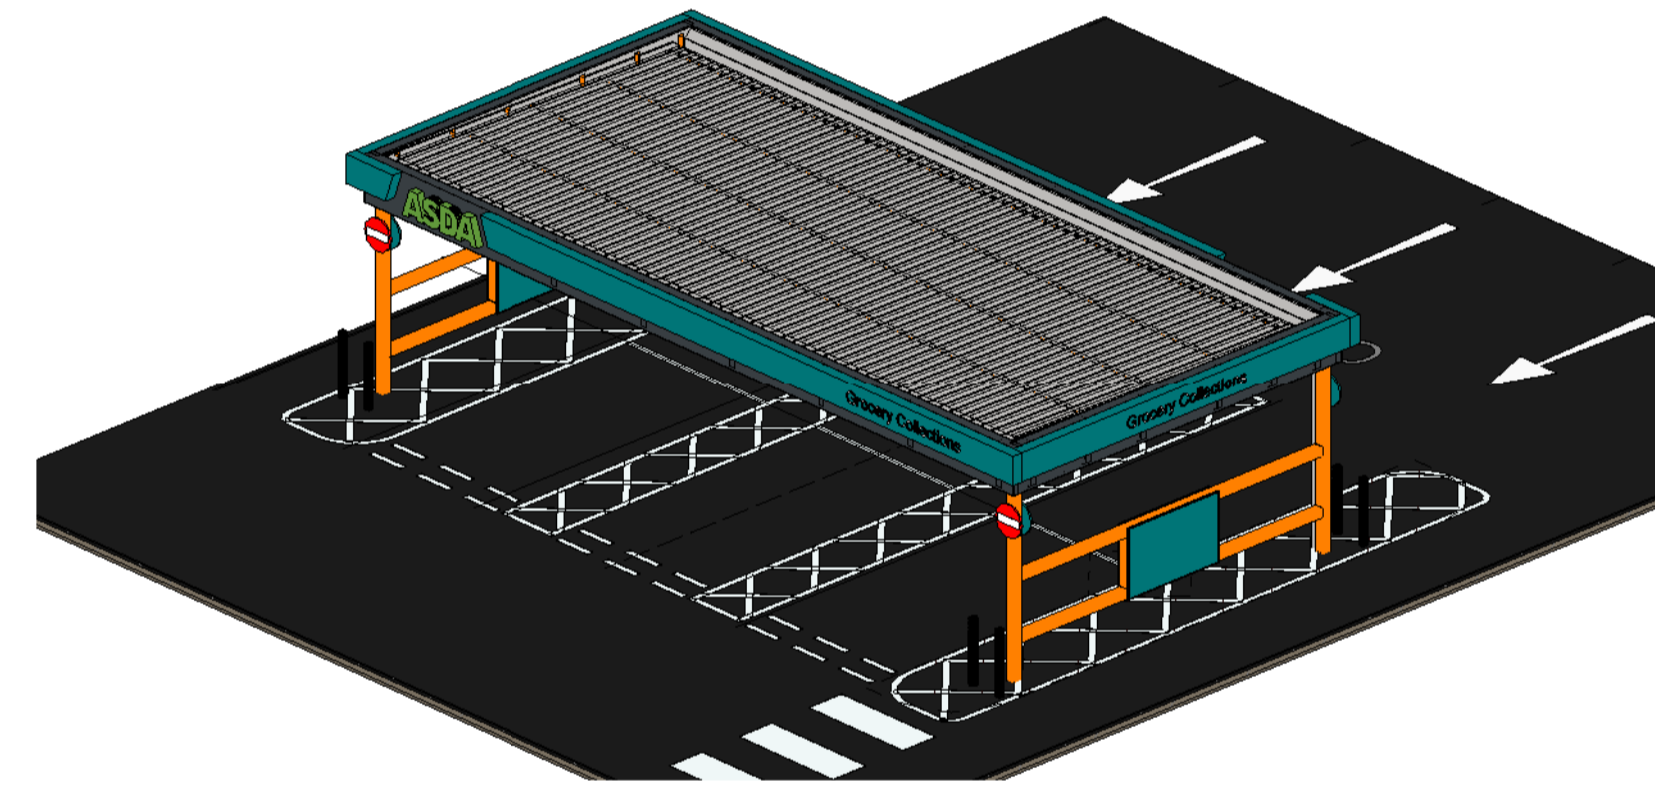

Canopy View 1 - Exit

HALLIDAY FRASER MUNRO
CHARTERED ARCHITECTS & PLANNING CONSULTANTS

Project:
Proposed Relocation of Grocery Collection Canopy,
at ASDA Store, Liberator Drive, Ayr

Client:
ASDA Stores Ltd

Title:
Proposed Grocery Collection Canopy Plans & Elevations

Identification / Location	Revision / Date	Volume / Location / Level	Scale	Sheet / Drawing Number
11946 - HFM - ZZ - XX - DR - A - P(-) - 0004				

Document Reference

Drawing Status: **Planning**

Scale: 1 : 50 - A1

Date: November 2020

Registered Office:
8 Victoria Street,
Aberdeen, AB10 1XB

T: 01224 388 700
E: info@hfm.co.uk
W: hfm.co.uk