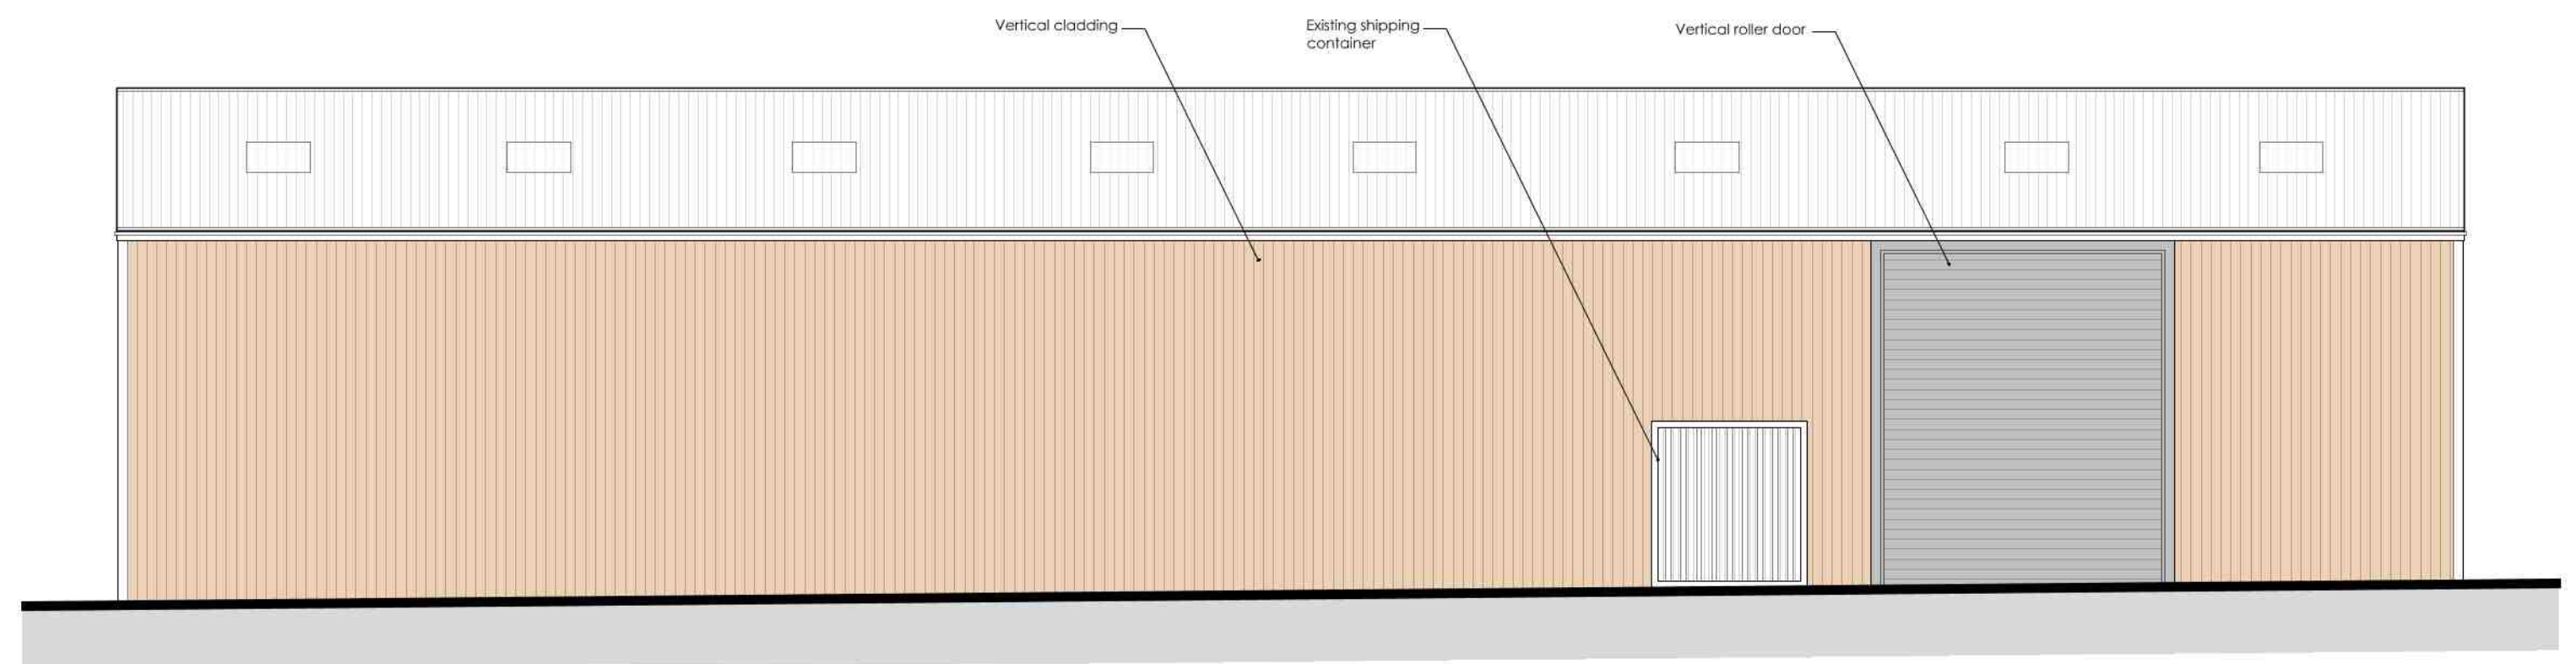

West Elevation
Scale. 1:100