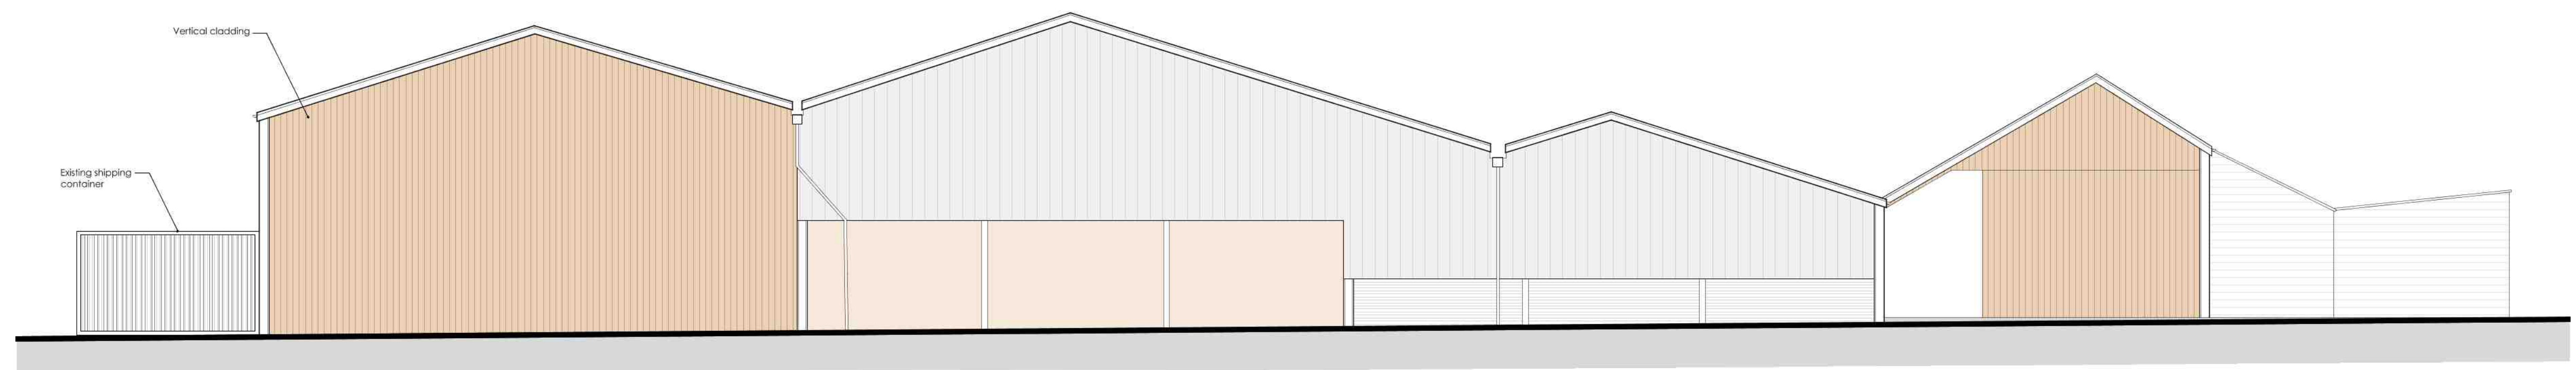

South Elevation
Scale. 1:100