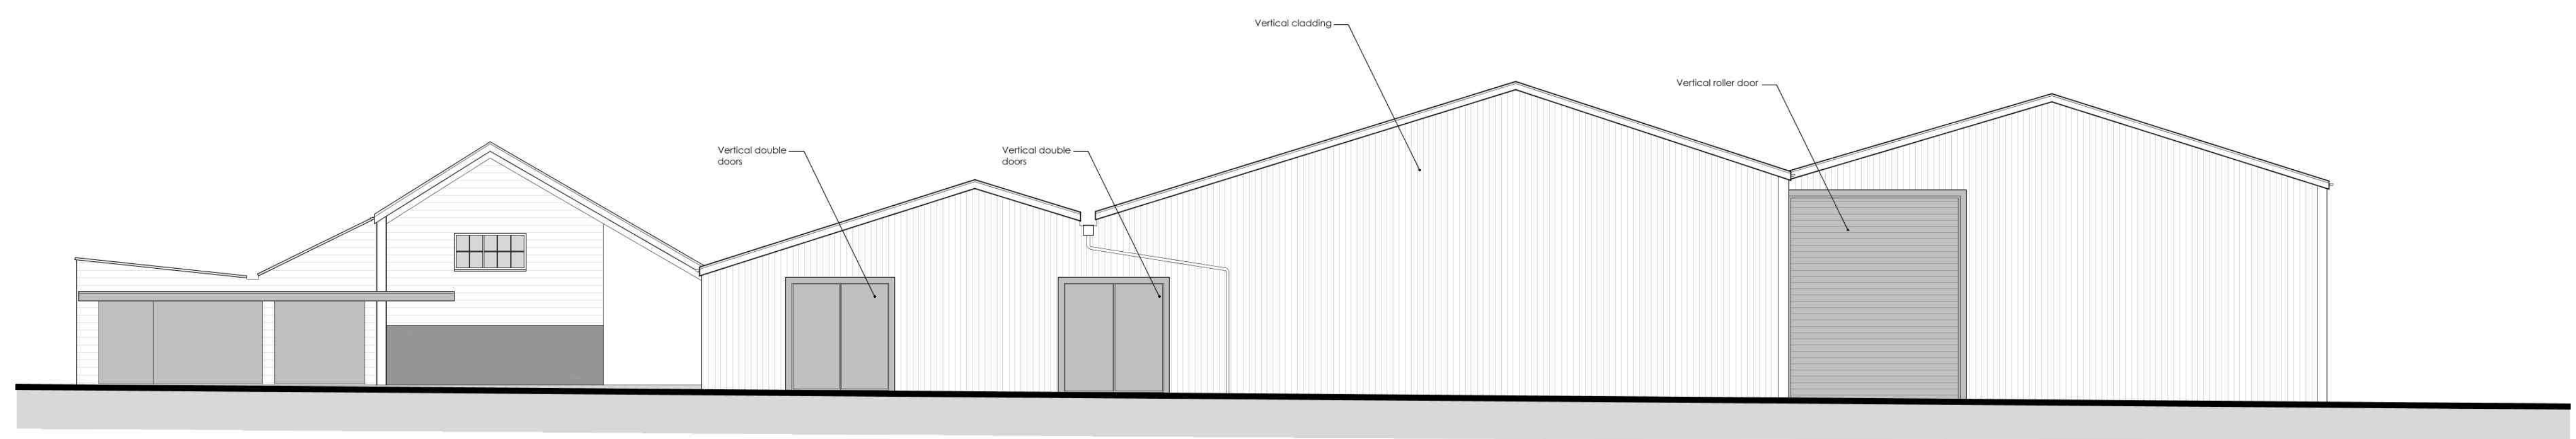

North Elevation
Scale. 1:100

revision	amendment	date
A	Amended to suit planning officers	Nov20

Fisher Associates
architecture • planning • design • interiors
The Old Warehouse
31 Durngate Street
Dorchester Dorset DT1 1JP
01305 261986
office@fisher-associates.co.uk www.fisher-associates.co.uk
scale: see dwg date: Nov 2020 drawn: d.j.puckett