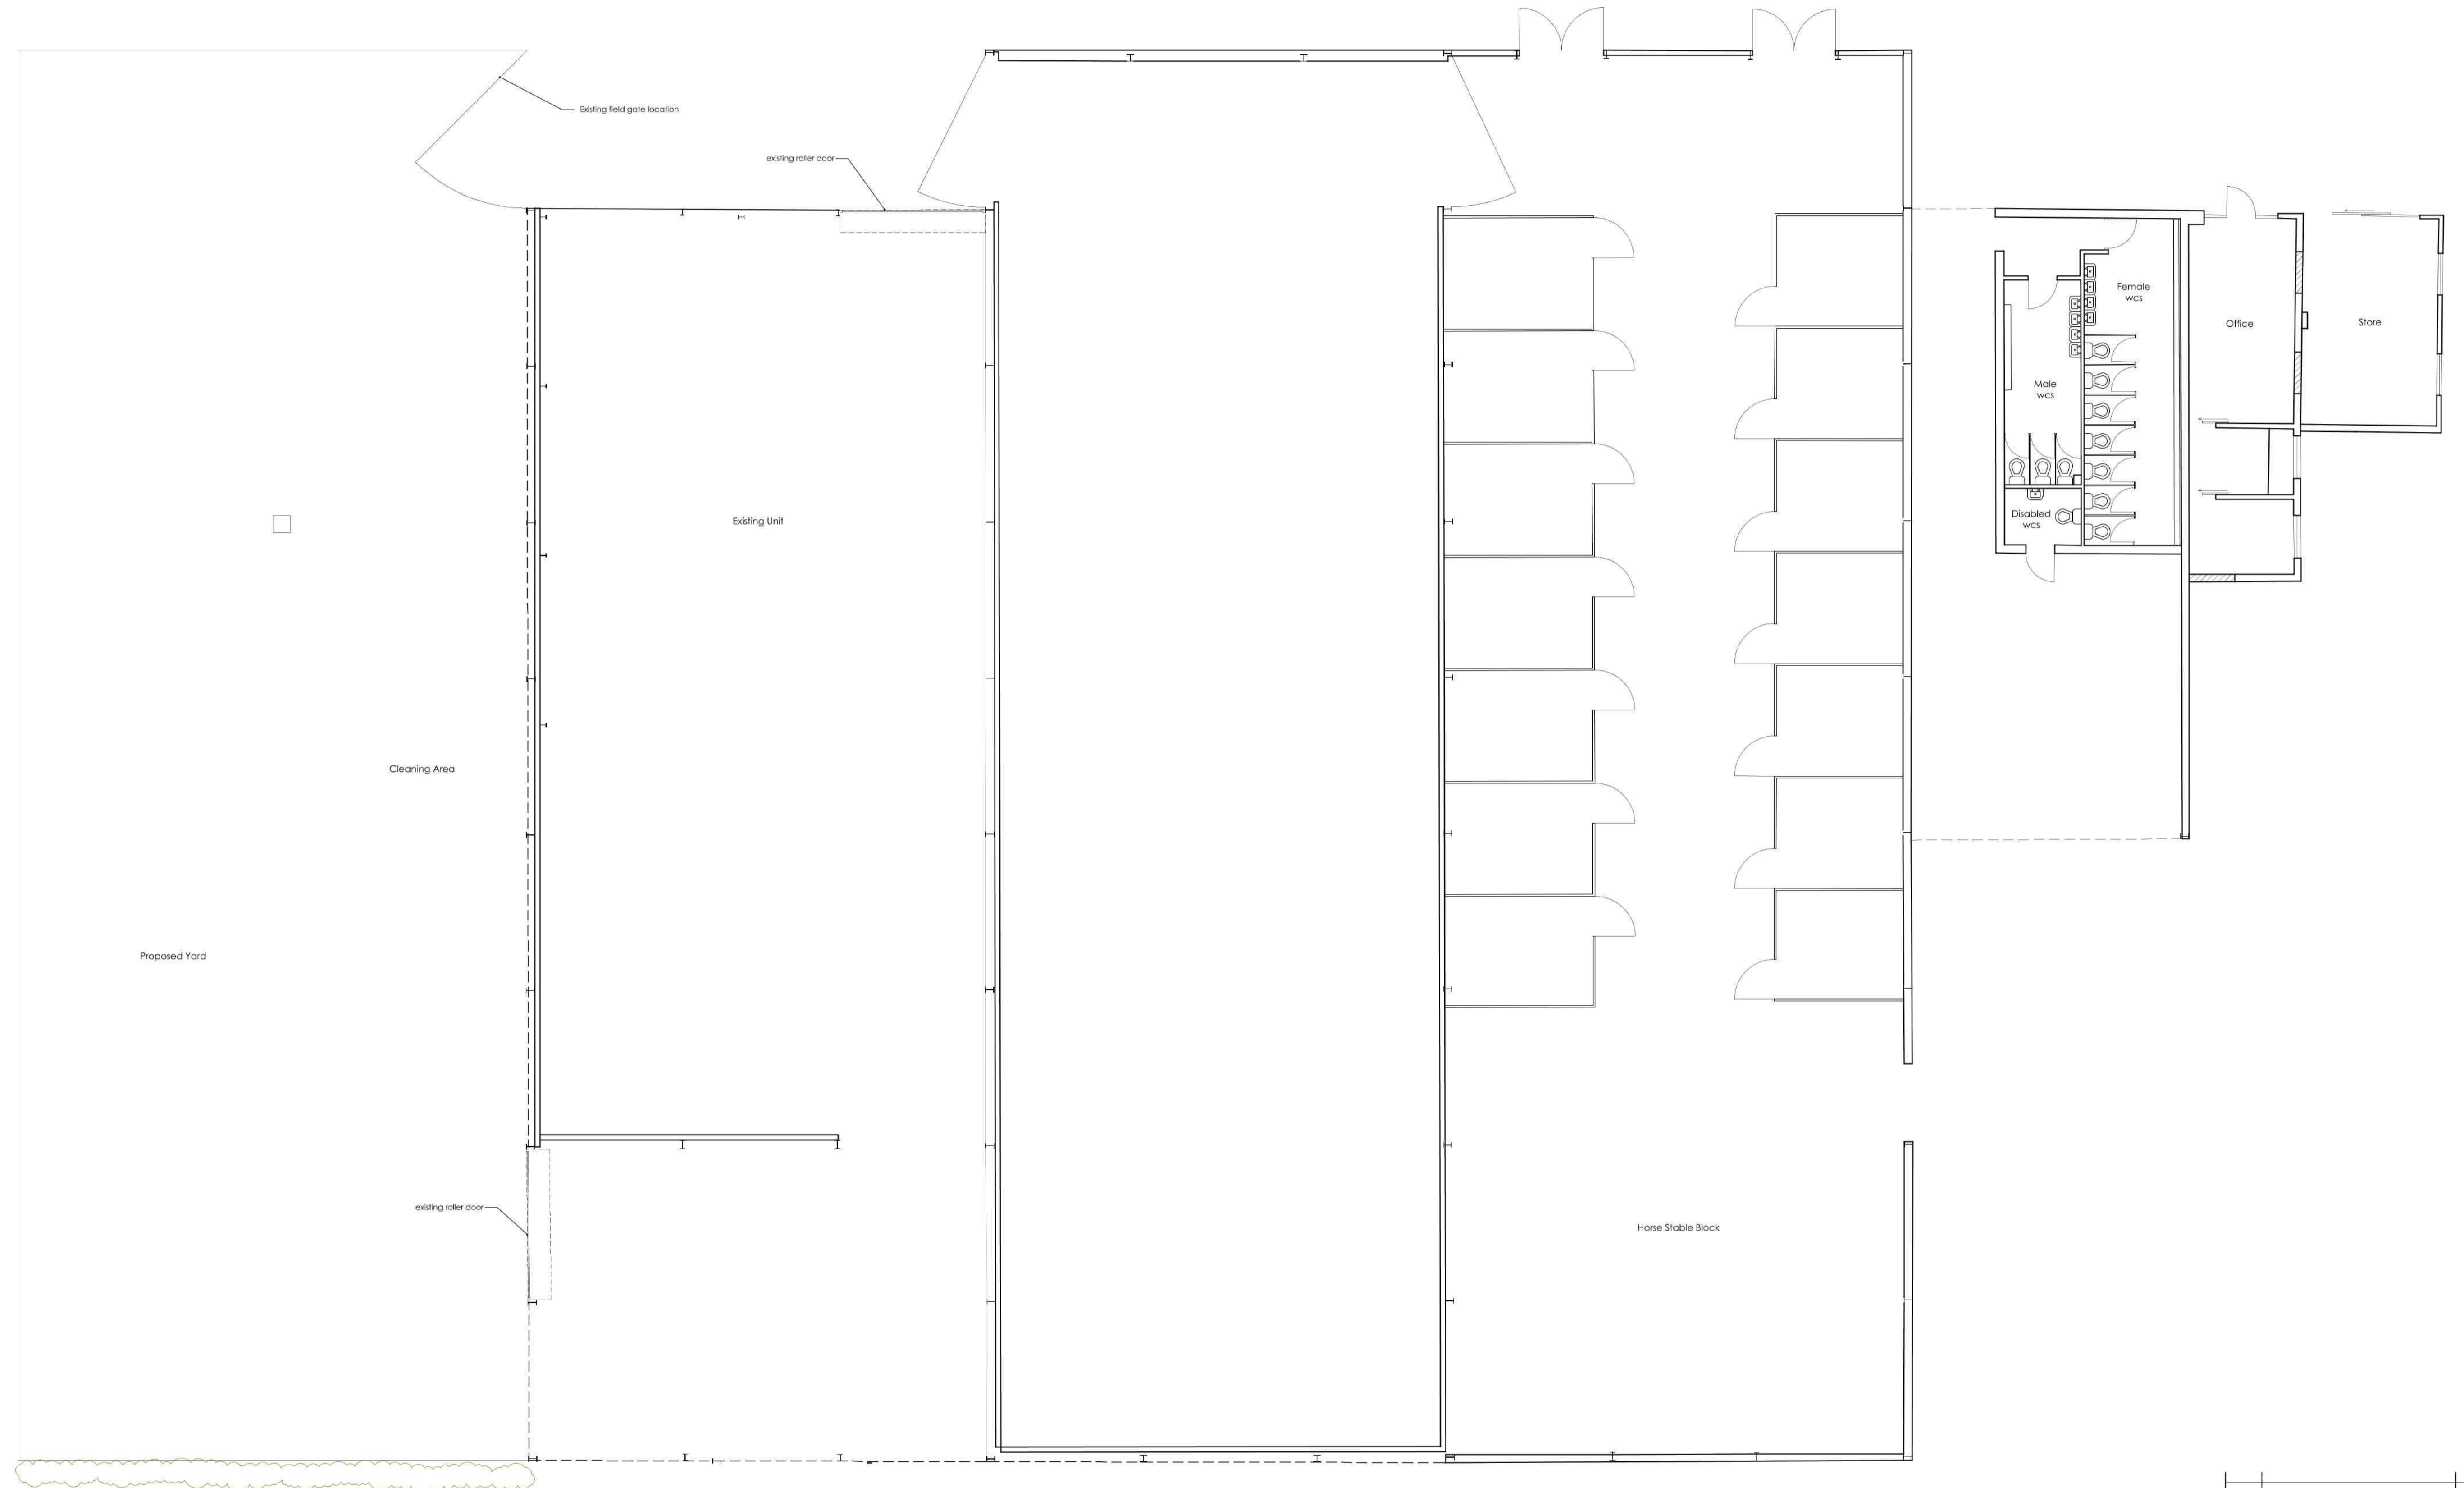

Ground Floor
Scale: 1:100

revision	amendment	date
A	Amended to suit planning officers	Nov20

Fisher Associates
architecture • planning • design • interiors
The Old Warehouse
31 Durngate Street
Dorchester Dorset DT1 1JP
01305 261986
office@fisher-associates.co.uk www.fisher-associates.co.uk
scale: see dwg date: Nov 2020 drawn: d.j.puckett