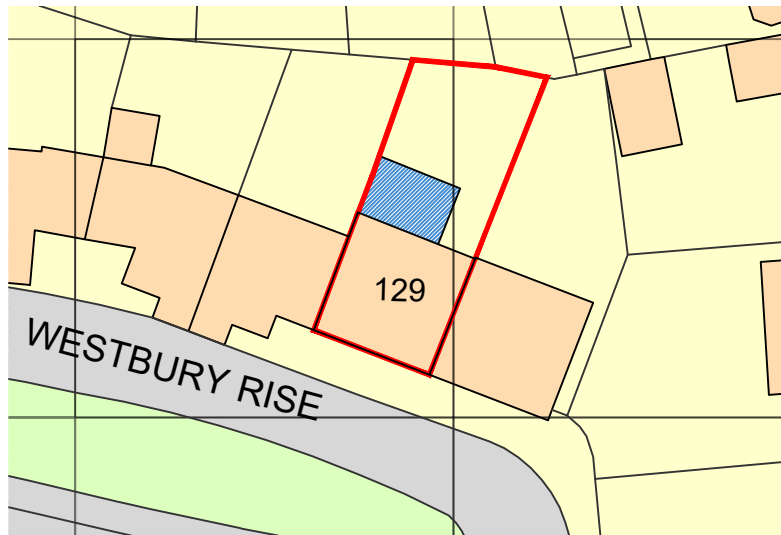

Ordnance Survey, (c) Crown Copyright 2020. All rights reserved. Licence number 100022432

SITE LOCATION PLAN
Scale 1:1250

Scale @ 1:1250

BLOCK PLAN
Scale 1:500

Scale @ 1:500

PRELIMINARY TENDER CONSTRUCTION	129 Westbury Rise, Church Langley HARLOW, ESSEX CM17 9NT	scale 1:1250/500 @ A4	date/drawn DEC 20 MB
	SITE LOCATION PLAN & BLOCK PLAN	drawing no. 129 - P002	rev. P1