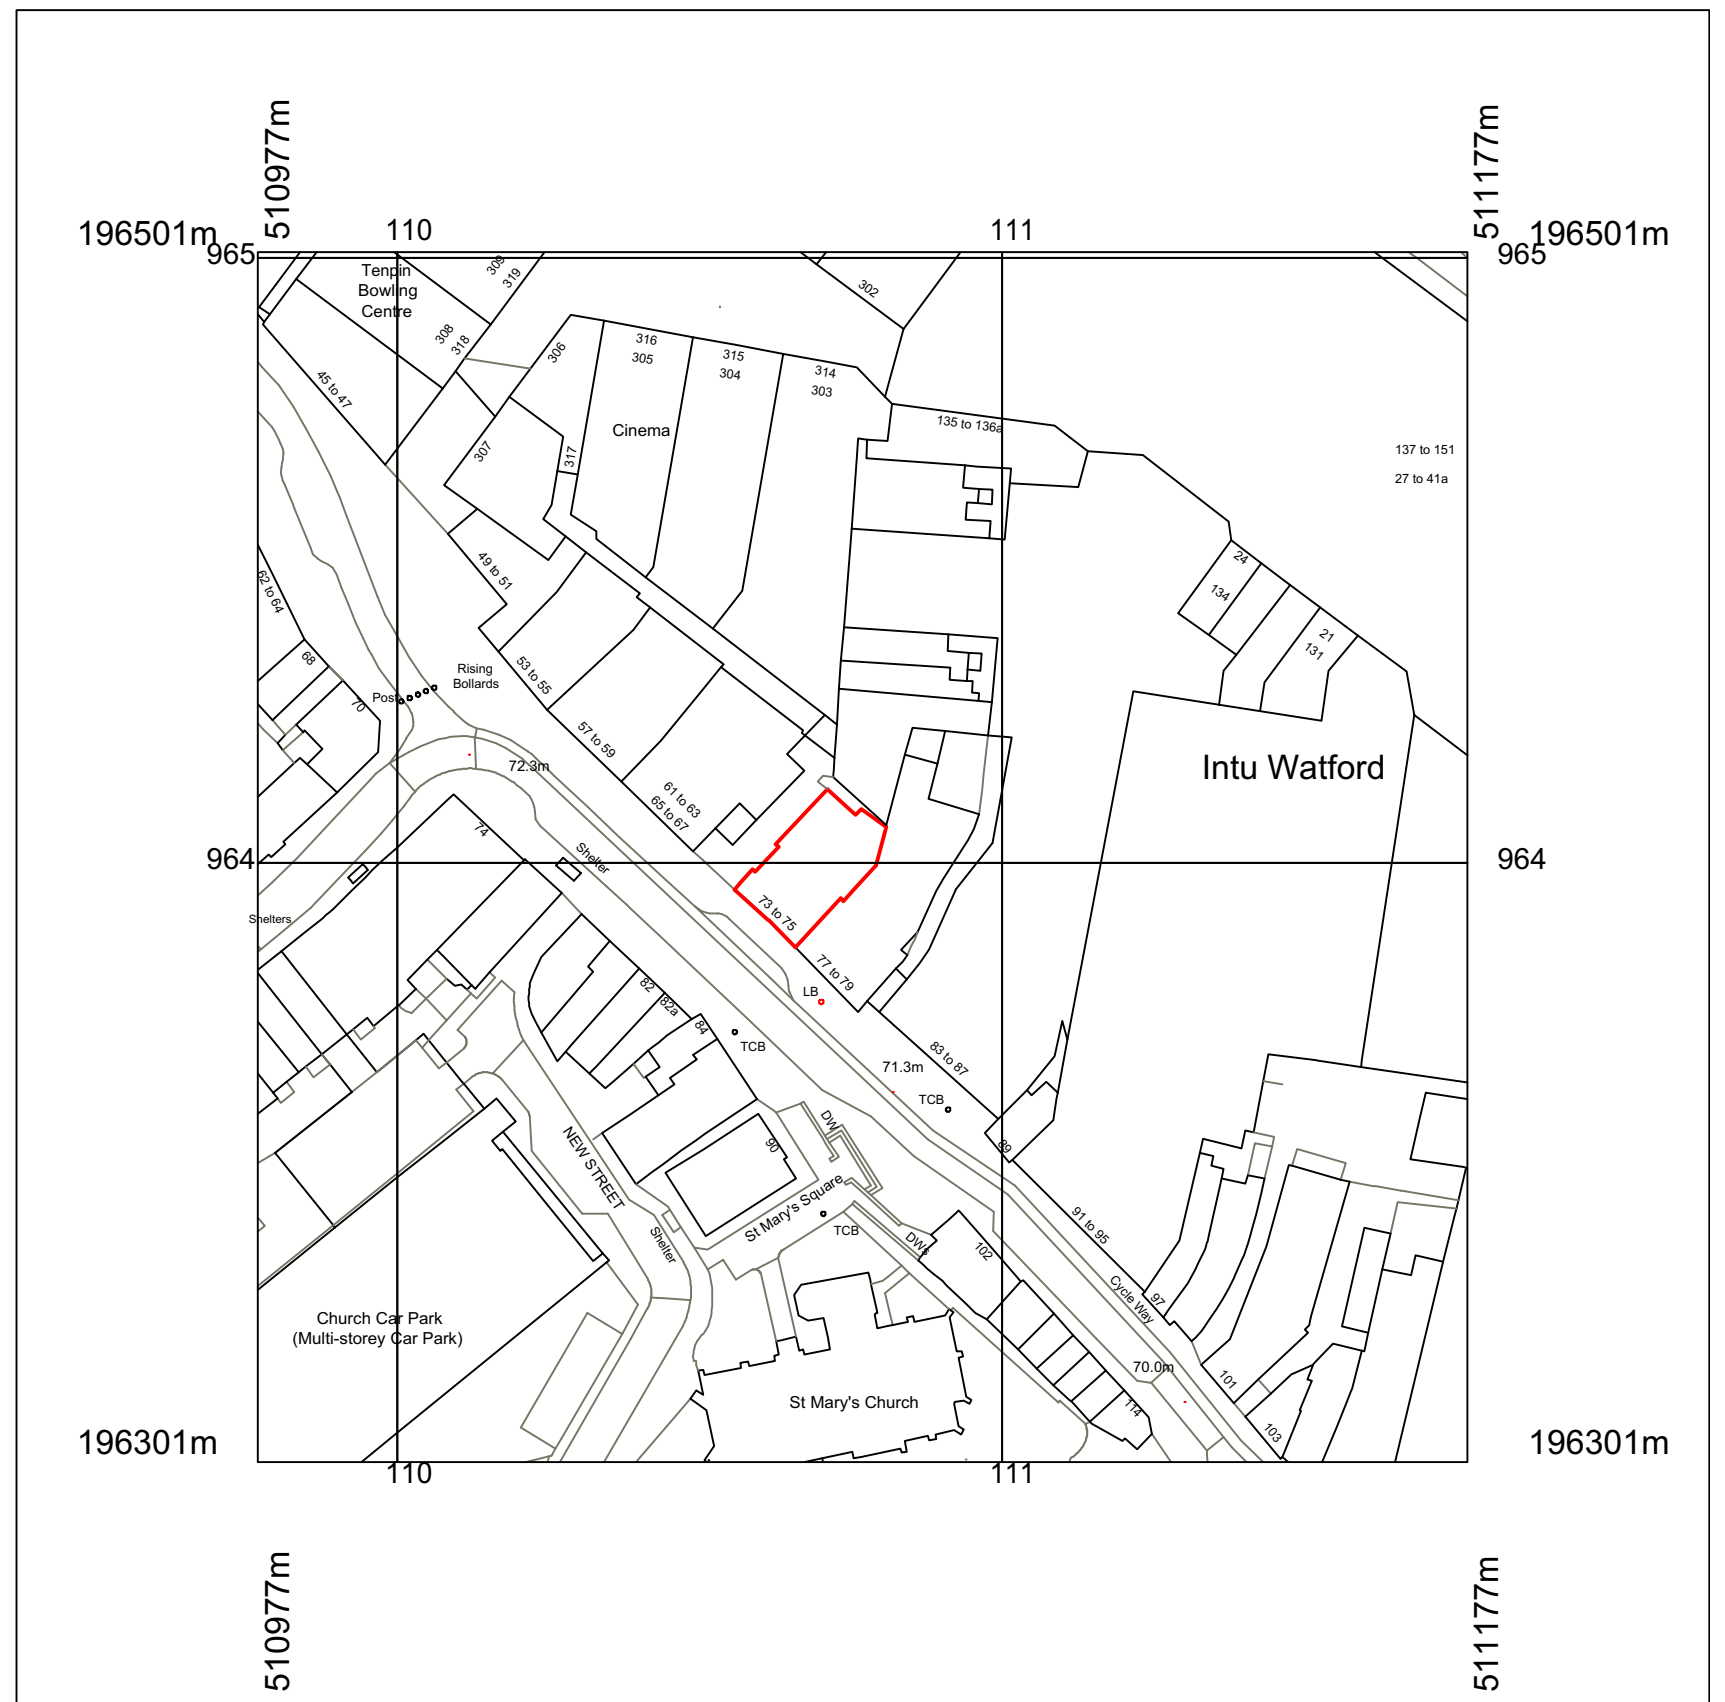

BLOCK PLAN 1:500 @ A3

© Crown copyright and database rights 2020 OS 100038864

Reproduction in whole or in part is prohibited

LOCATION PLAN 1:1250 @ A3

REVISION	BY	DATE	REVISION	BY	DATE

CONTRACTORS MUST CHECK ALL DIMENSIONS ON SITE. ONLY FIGURED DIMENSIONS ARE TO BE WORKED FROM. DISCREPANCIES MUST BE REPORTED TO THE ARCHITECT BEFORE PROCEEDING.
© THIS DRAWING IS COPYRIGHT

PLANNING APPLICATION

CLIENT
CORPORATE REAL ESTATE

PROJECT
HSBC WWATFORD HIGH STREET
73 HIGH STREET
WD7 2DS

PUBLIC	
DRAWING LOCATION & BLOCK PLAN	
DRAWING No. 20083 087 PA 01	SCALE AS NOTED
DRAWN BY / OFFICE HB / LONDON	REVISION -