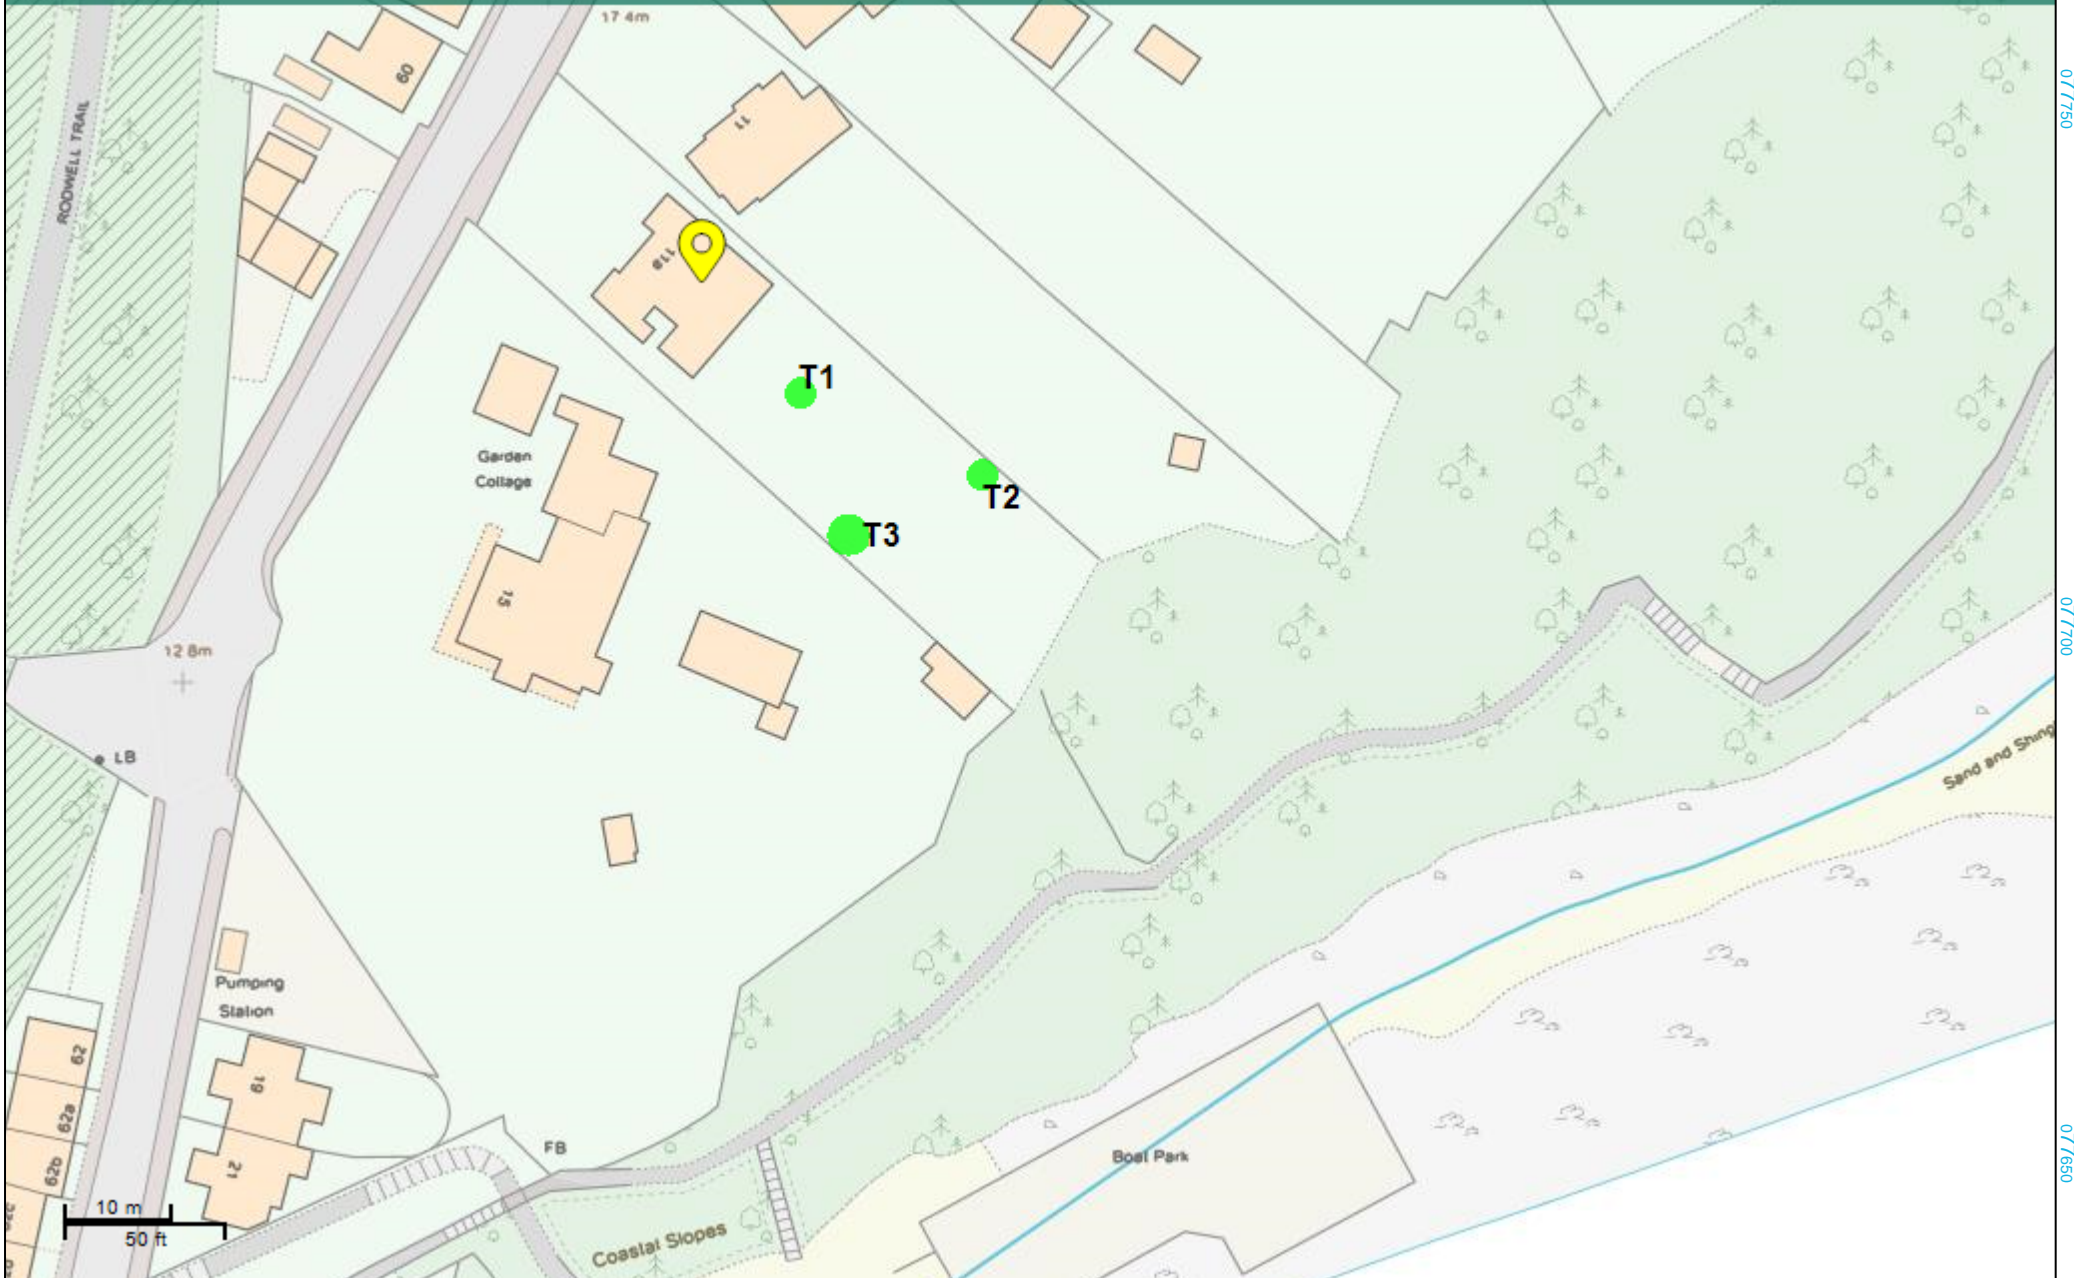

367500

367550

367600

367650

Dorset Explorer

©, Crown copyright [and database rights] 2020 OS LA0100060963. Use of this data is subject to terms and conditions. This map is not definitive and has no legal status.

Centre Easting: 367596.02
Centre Northing: 77704.34
Zoom: 194.457m (19)
Date: 31/12/2020

077750

077700

077650

077750

077700

077650

367500