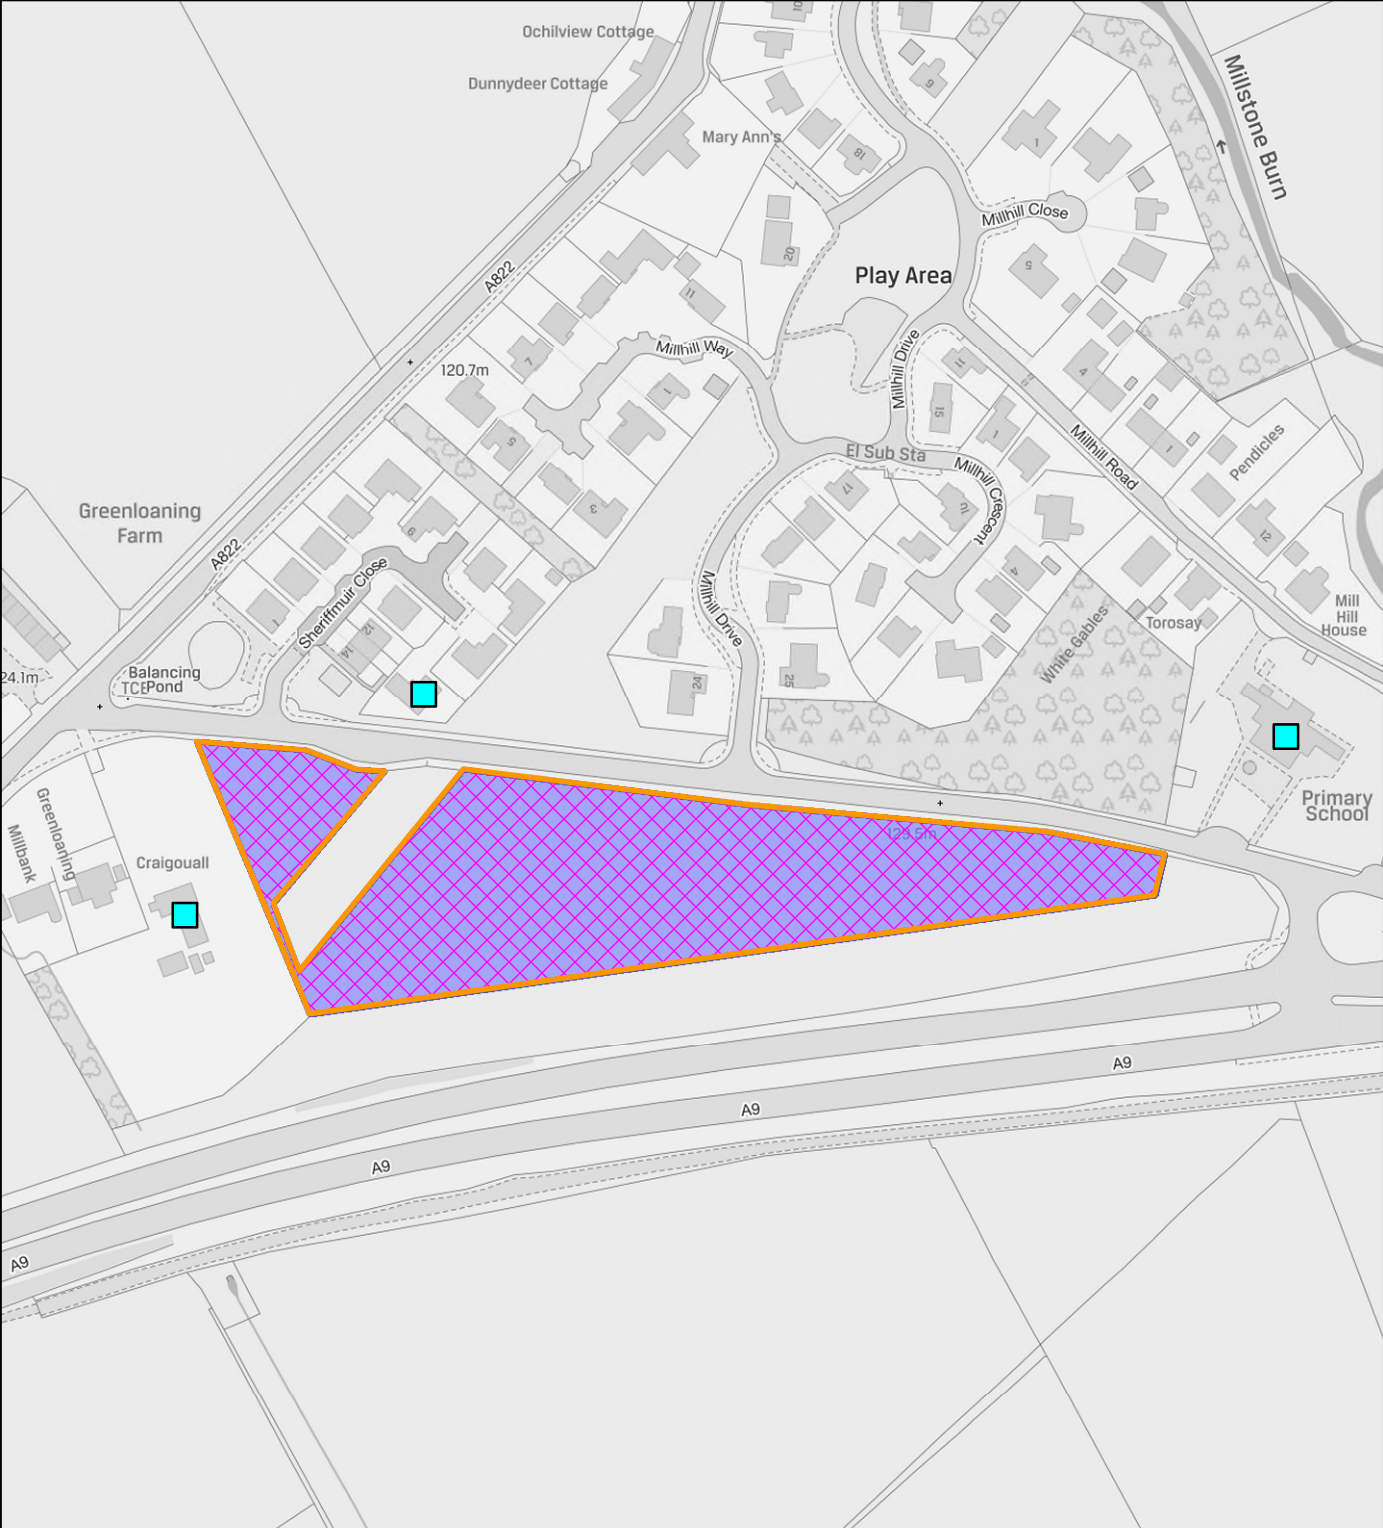

Perth & Kinross Council

NEIGHBOUR NOTIFICATION

Location Plan showing planning application site

This map is for Neighbour Notification ONLY. It must not be reproduced or used for any other purpose.

© Crown copyright [and database rights] 2021 OS 100016971. You are permitted to use this data solely to enable you to respond to, or interact with, the organisation that provided you with the data. You are not permitted to copy, sub-licence, distribute or sell any of this data to third parties in any form.