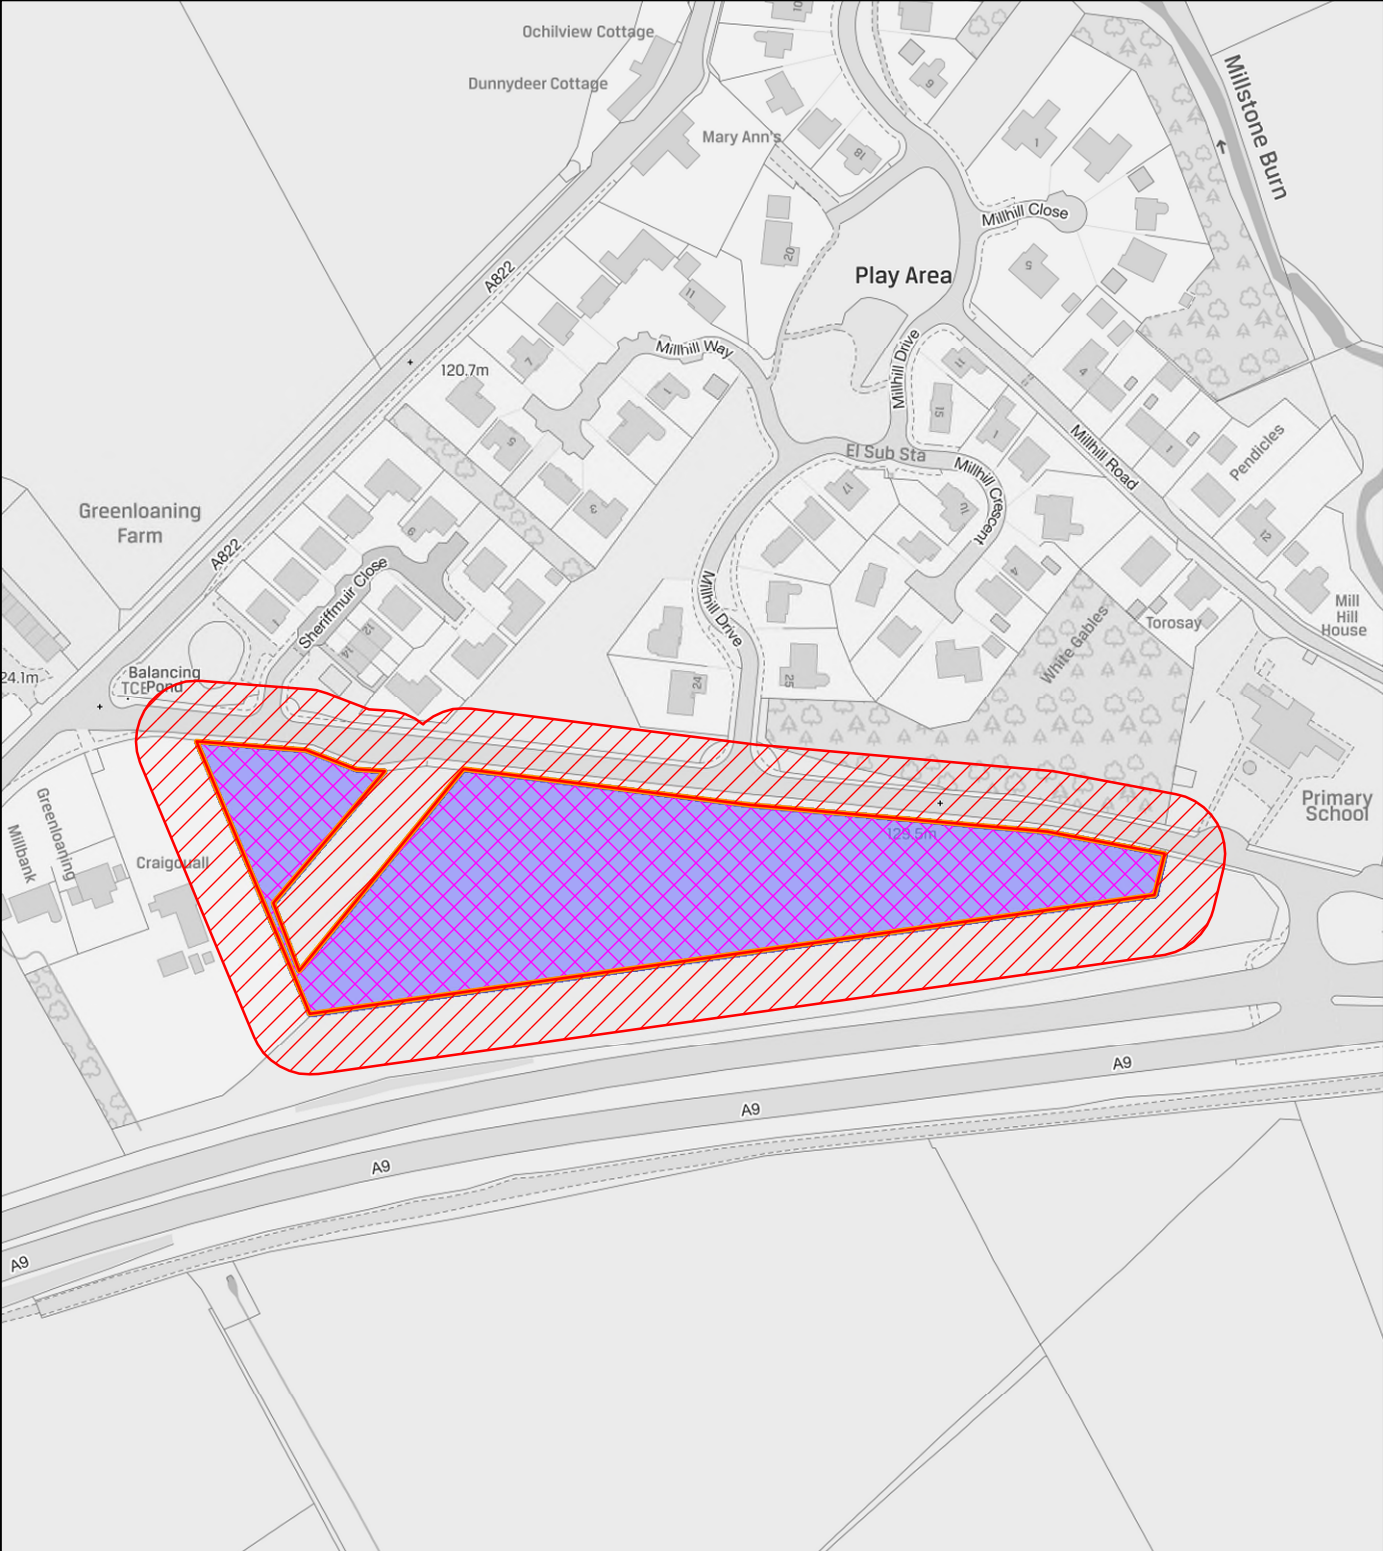

Perth & Kinross Council

NEIGHBOUR NOTIFICATION

Location Plan showing planning application site

This map is for Neighbour Notification ONLY. It must not be reproduced or used for any other purpose.

© Crown copyright [and database rights] 2021 OS 100016971. You are permitted to use this data solely to enable you to respond to, or interact with, the organisation that provided you with the data. You are not permitted to copy, sub-licence, distribute or sell any of this data to third parties in any form.