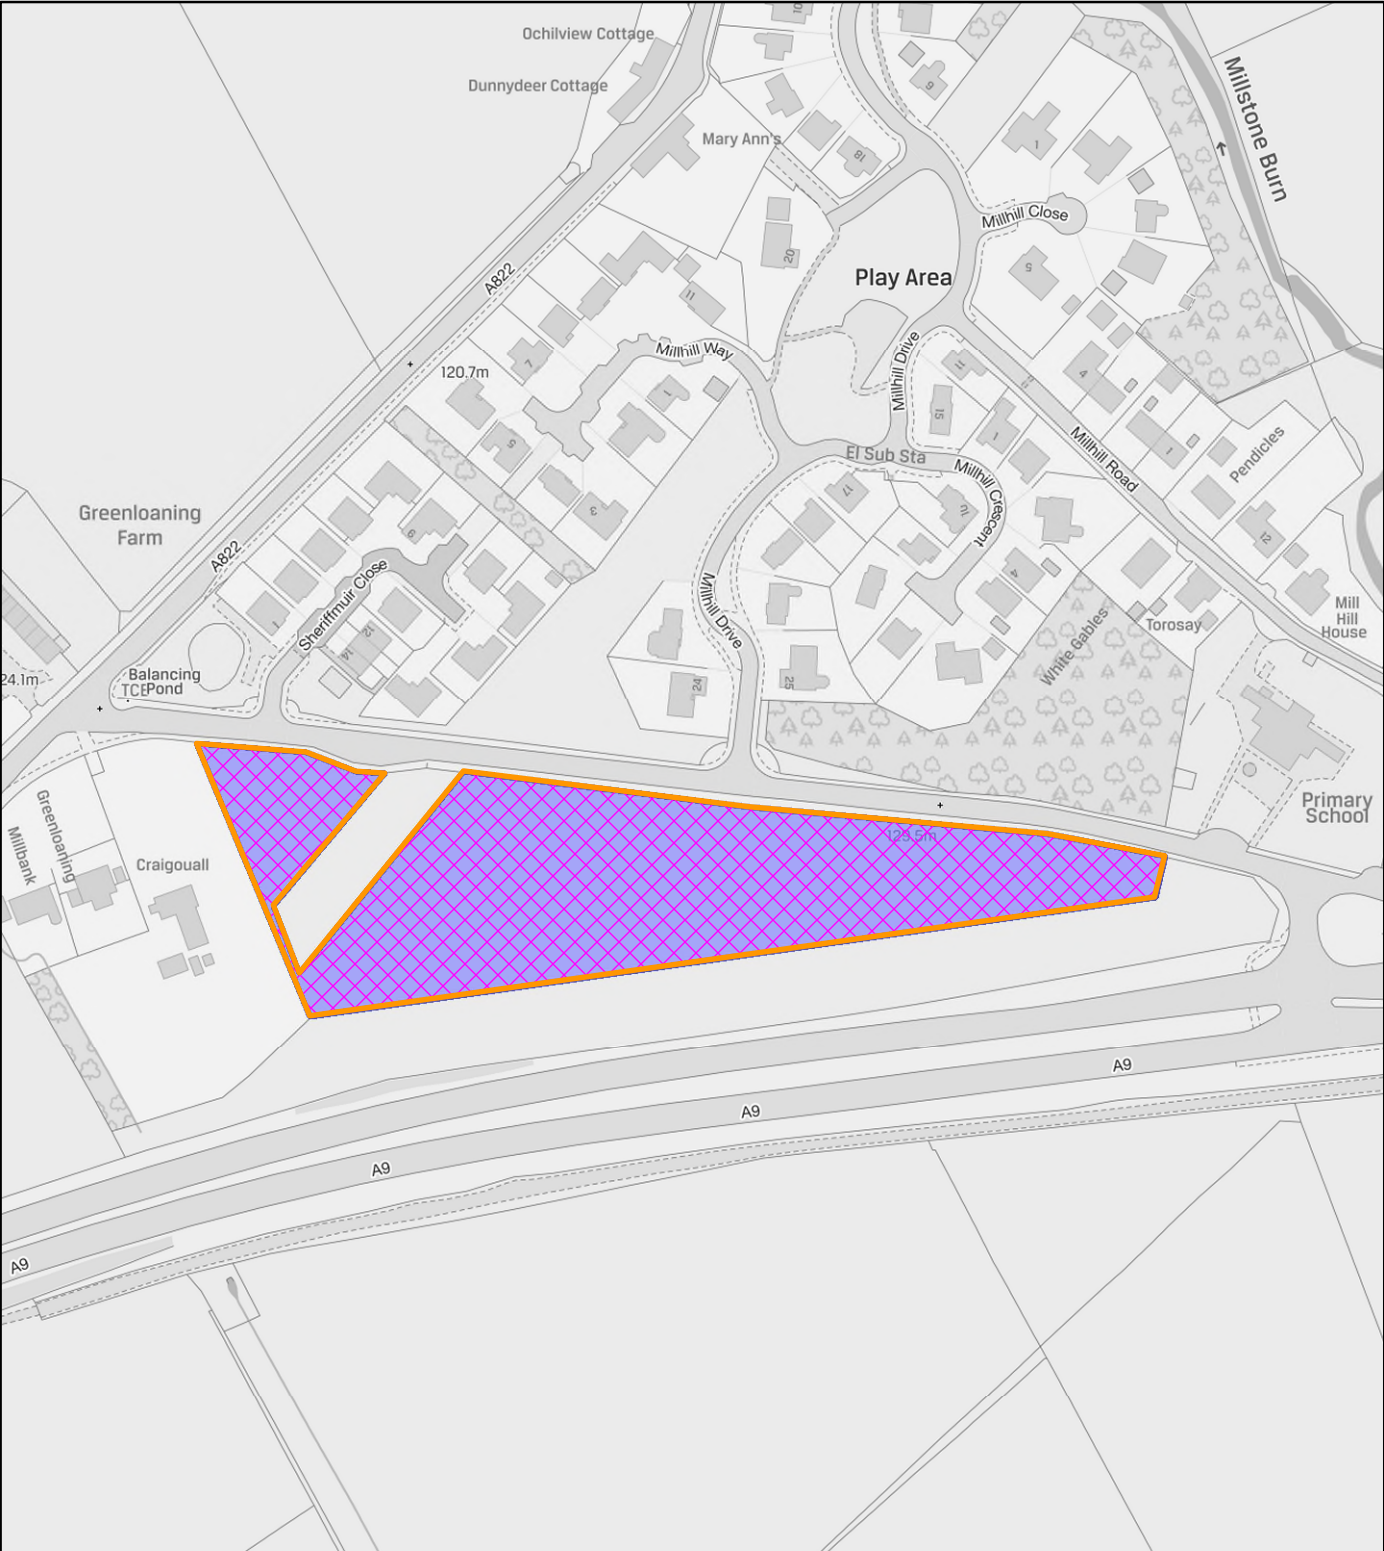

Perth & Kinross Council

NEIGHBOUR NOTIFICATION

Location Plan showing planning application site

This map is for Neighbour Notification ONLY. It must not be reproduced or used for any other purpose.

© Crown copyright [and database rights] 2021 OS 100016971. You are permitted to use this data solely to enable you to respond to, or interact with, the organisation that provided you with the data. You are not permitted to copy, sub-licence, distribute or sell any of this data to third parties in any form.