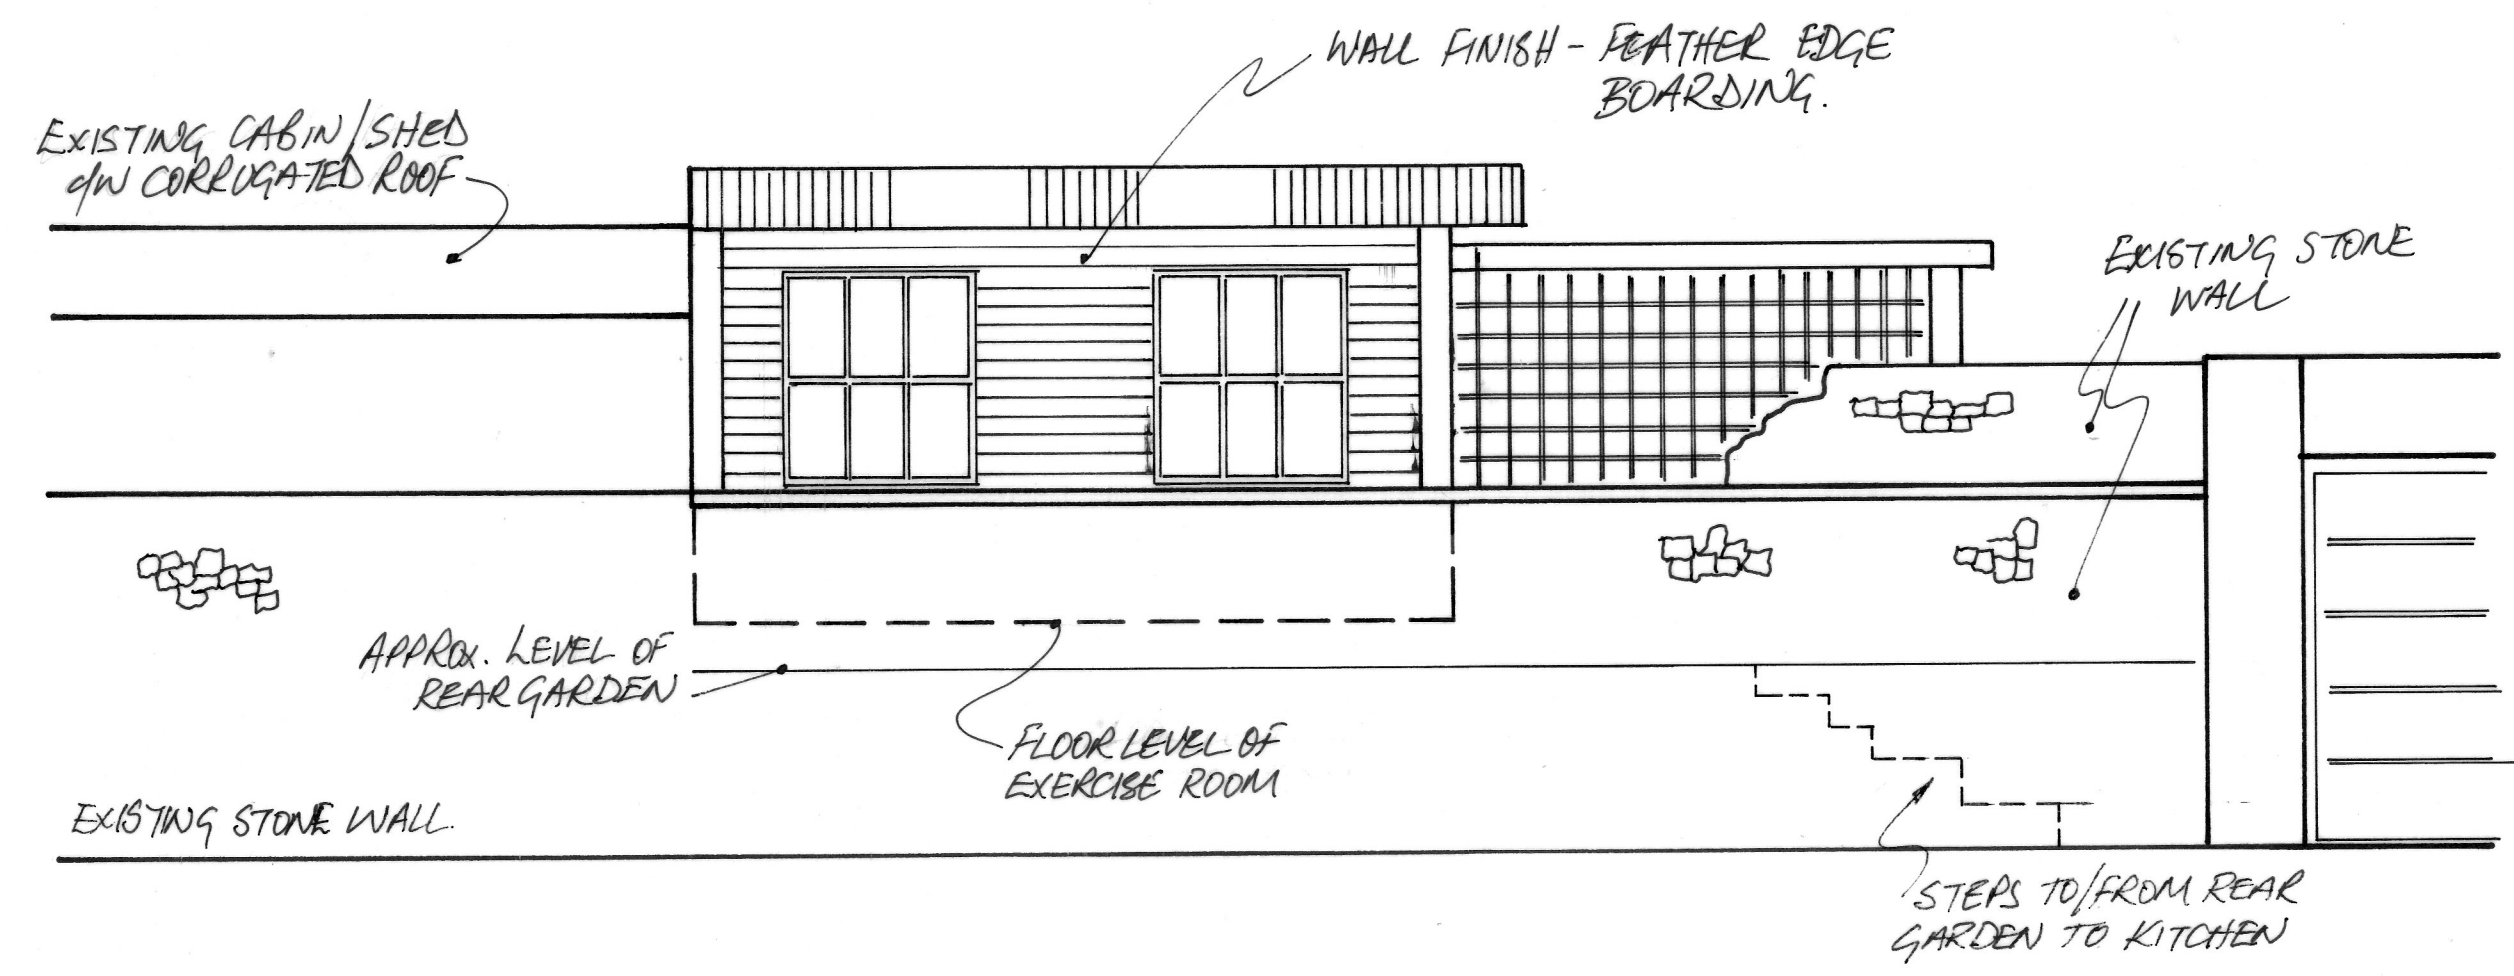

ROSE STILE COTTAGE
 ROMALDKIRK
 PROPOSED EXERCISE ROOM
 SCALE 1:50 AUGUST 2020

VIEW ON A.

VIEW ON B

VIEW ON C