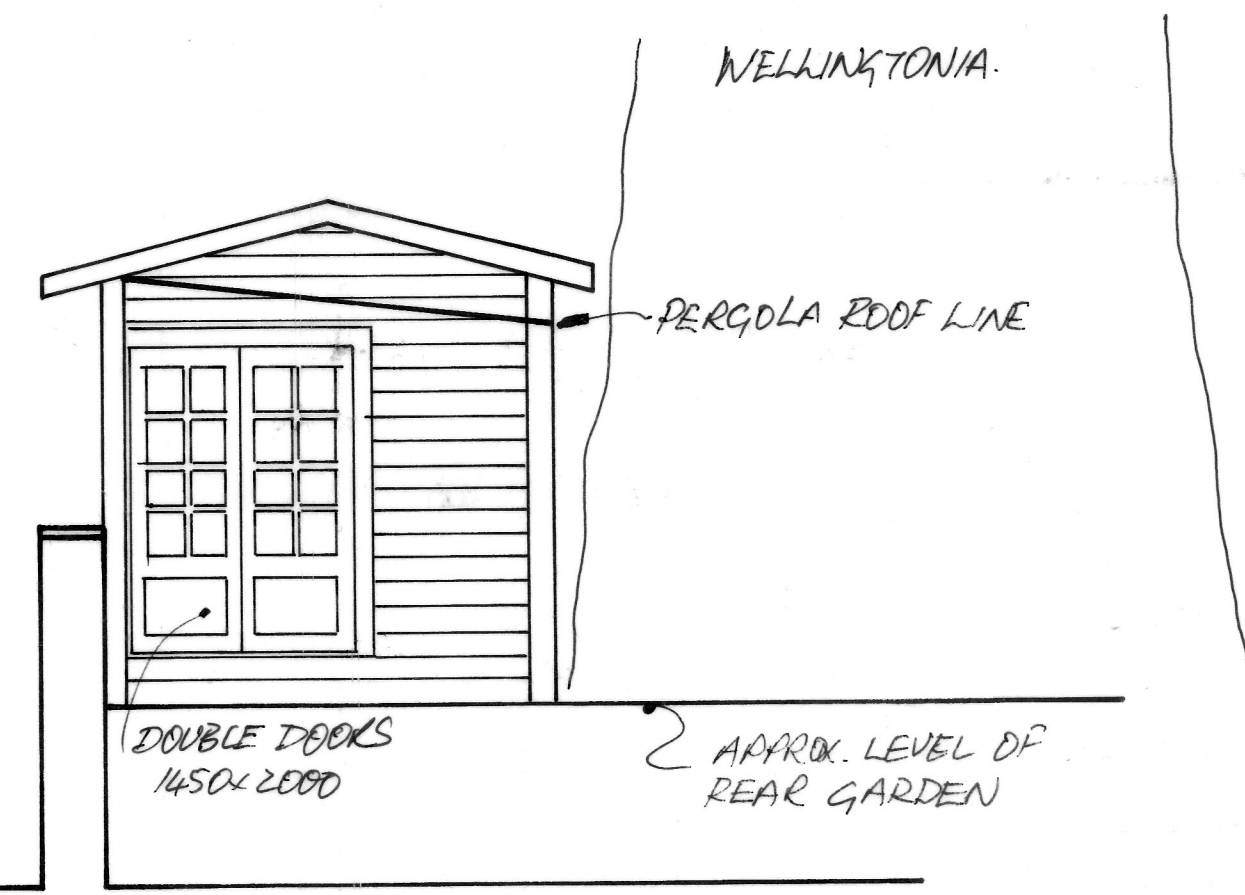

ROSE STILE COTTAGE
 ROMALDKIRK
 PROPOSED EXERCISE ROOM
 SCALE 1:50 AUGUST 2020

VIEW ON A.

VIEW ON B

VIEW ON C