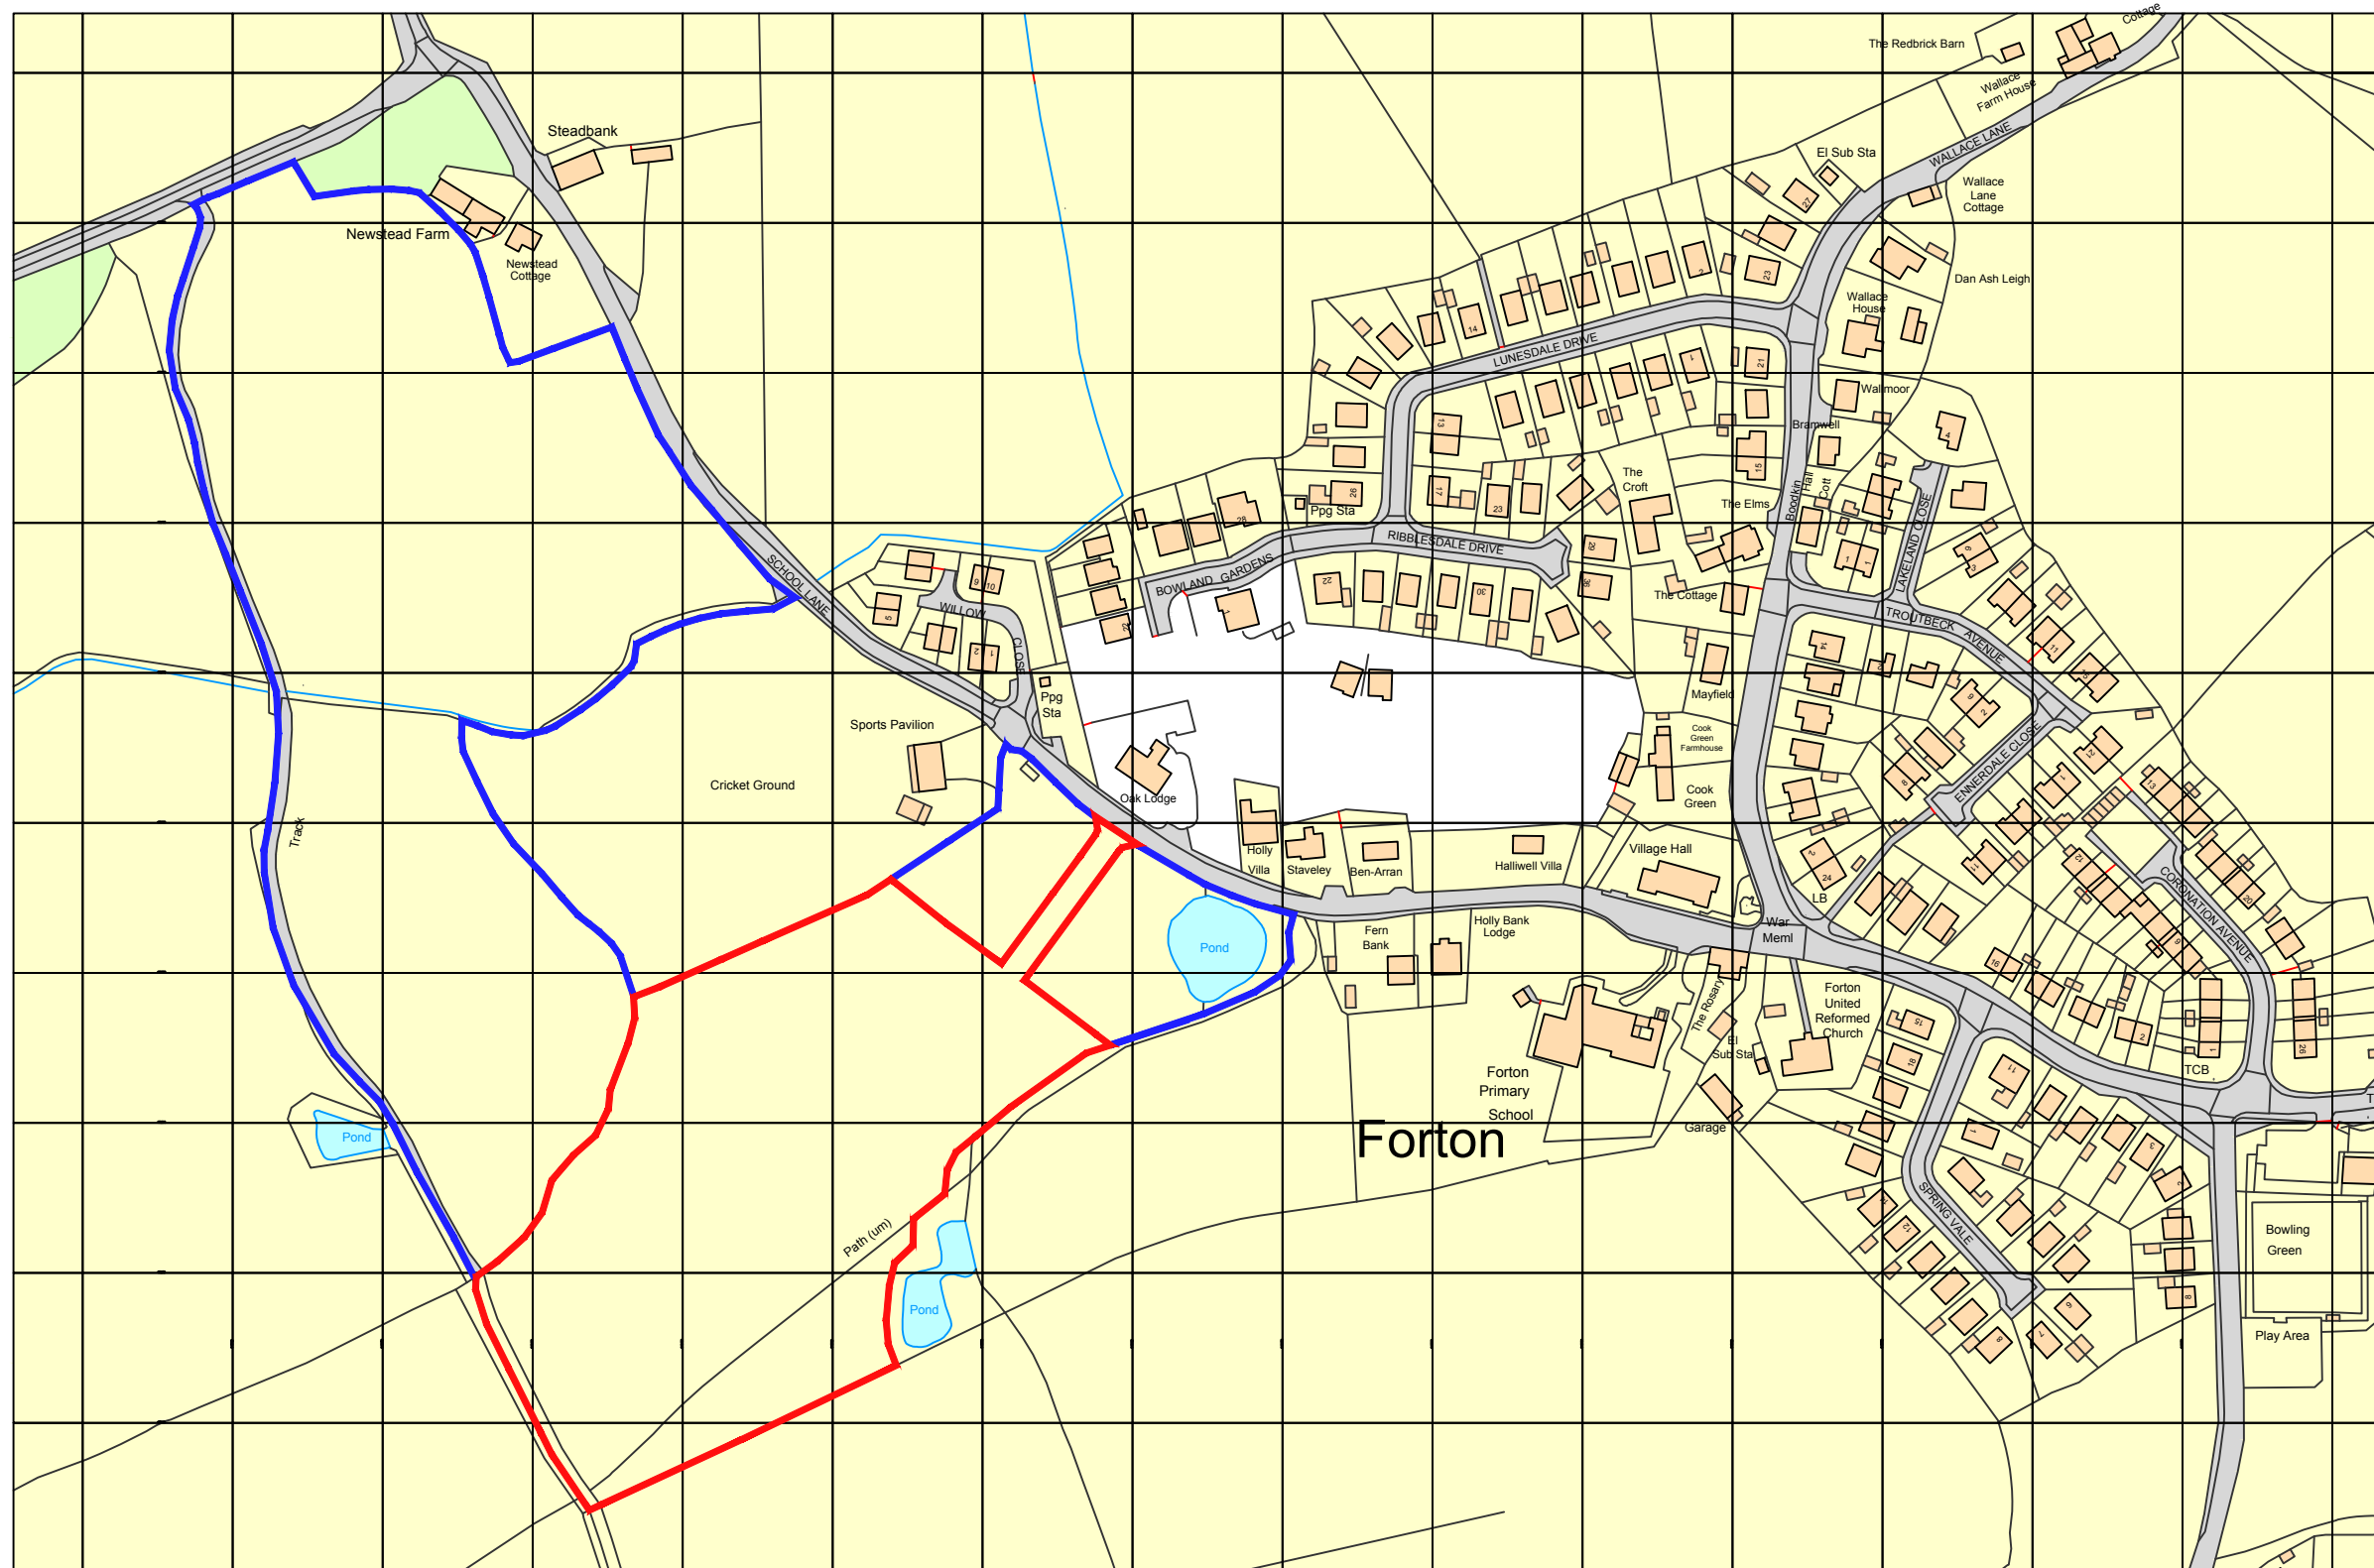

LOCATION PLAN

CLIFTON HOUSE FARM, KILLCRASH LANE, FORTON, PR3 0AR

2 CROSTON VILLA
HIGH STREET
GARSTANG
PRESTON
PR3 1EA
T: 01995 604514
E: Info@GrahamAnthonyAssociates.com
W: www.GrahamAnthonyAssociates.com

CLIENT: MR WHITTINGHAM DWG STATUS: PLANNING PURPOSES ONLY

DRAWING TITLE: PROJECT
**LOCATION PLAN:
CLIFTON HOUSE FARM, KILLCRASH LANE, FORTON,
PR3 0AR**

DRAWING No: GA3020-LP-01 SCALE: 1:2500 (A3) DATE: MAY '17