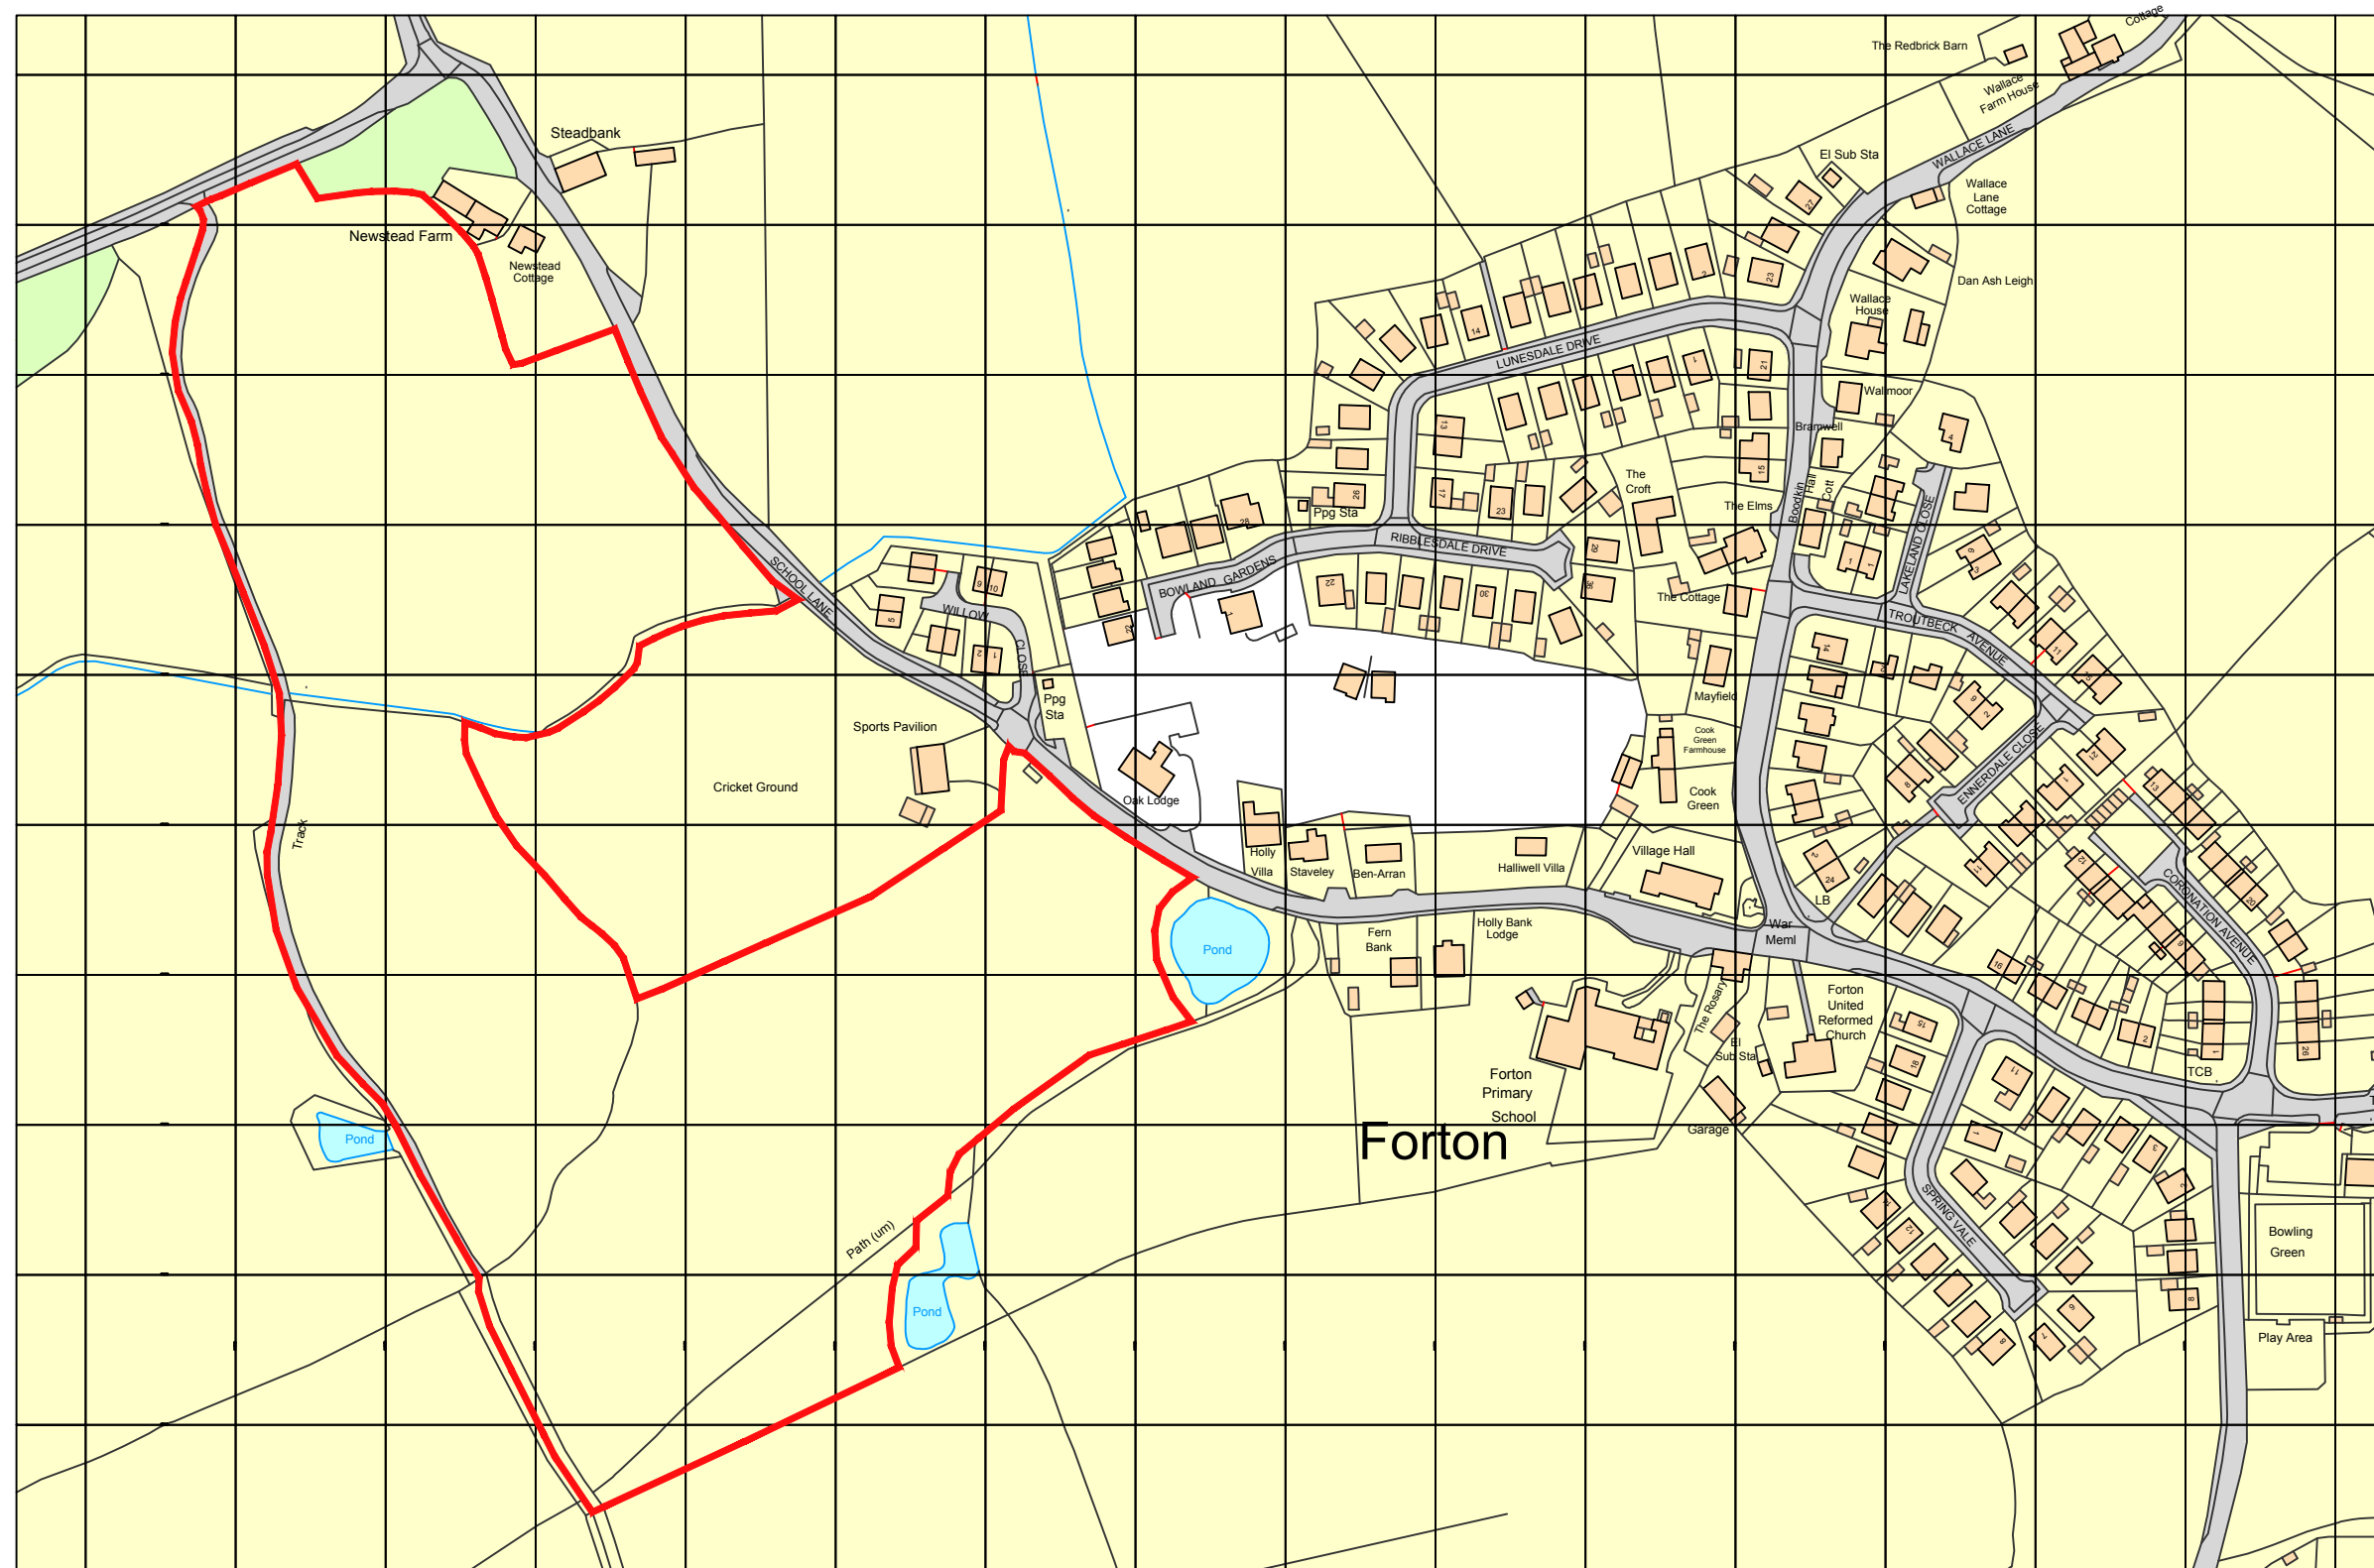

LOCATION PLAN

CLIFTON HOUSE FARM, KILLCRASH LANE, FORTON, PR3 0AR

2 CROSTON VILLA
HIGH STREET
GARSTANG
PRESTON
PR3 1EA

T: 01995 604514
E: Info@GrahamAnthonyAssociates.com
W: www.GrahamAnthonyAssociates.com

CLIENT: MR WHITTINGHAM
DWG STATUS: PLANNING PURPOSES ONLY

DRAWING TITLE / PROJECT: **LOCATION PLAN:
CLIFTON HOUSE FARM, KILLCRASH LANE, FORTON,
PR3 0AR**

DRAWING No: GA3020-LP-01
SCALE: 1:2500 (A3)
DATE: MAY '16