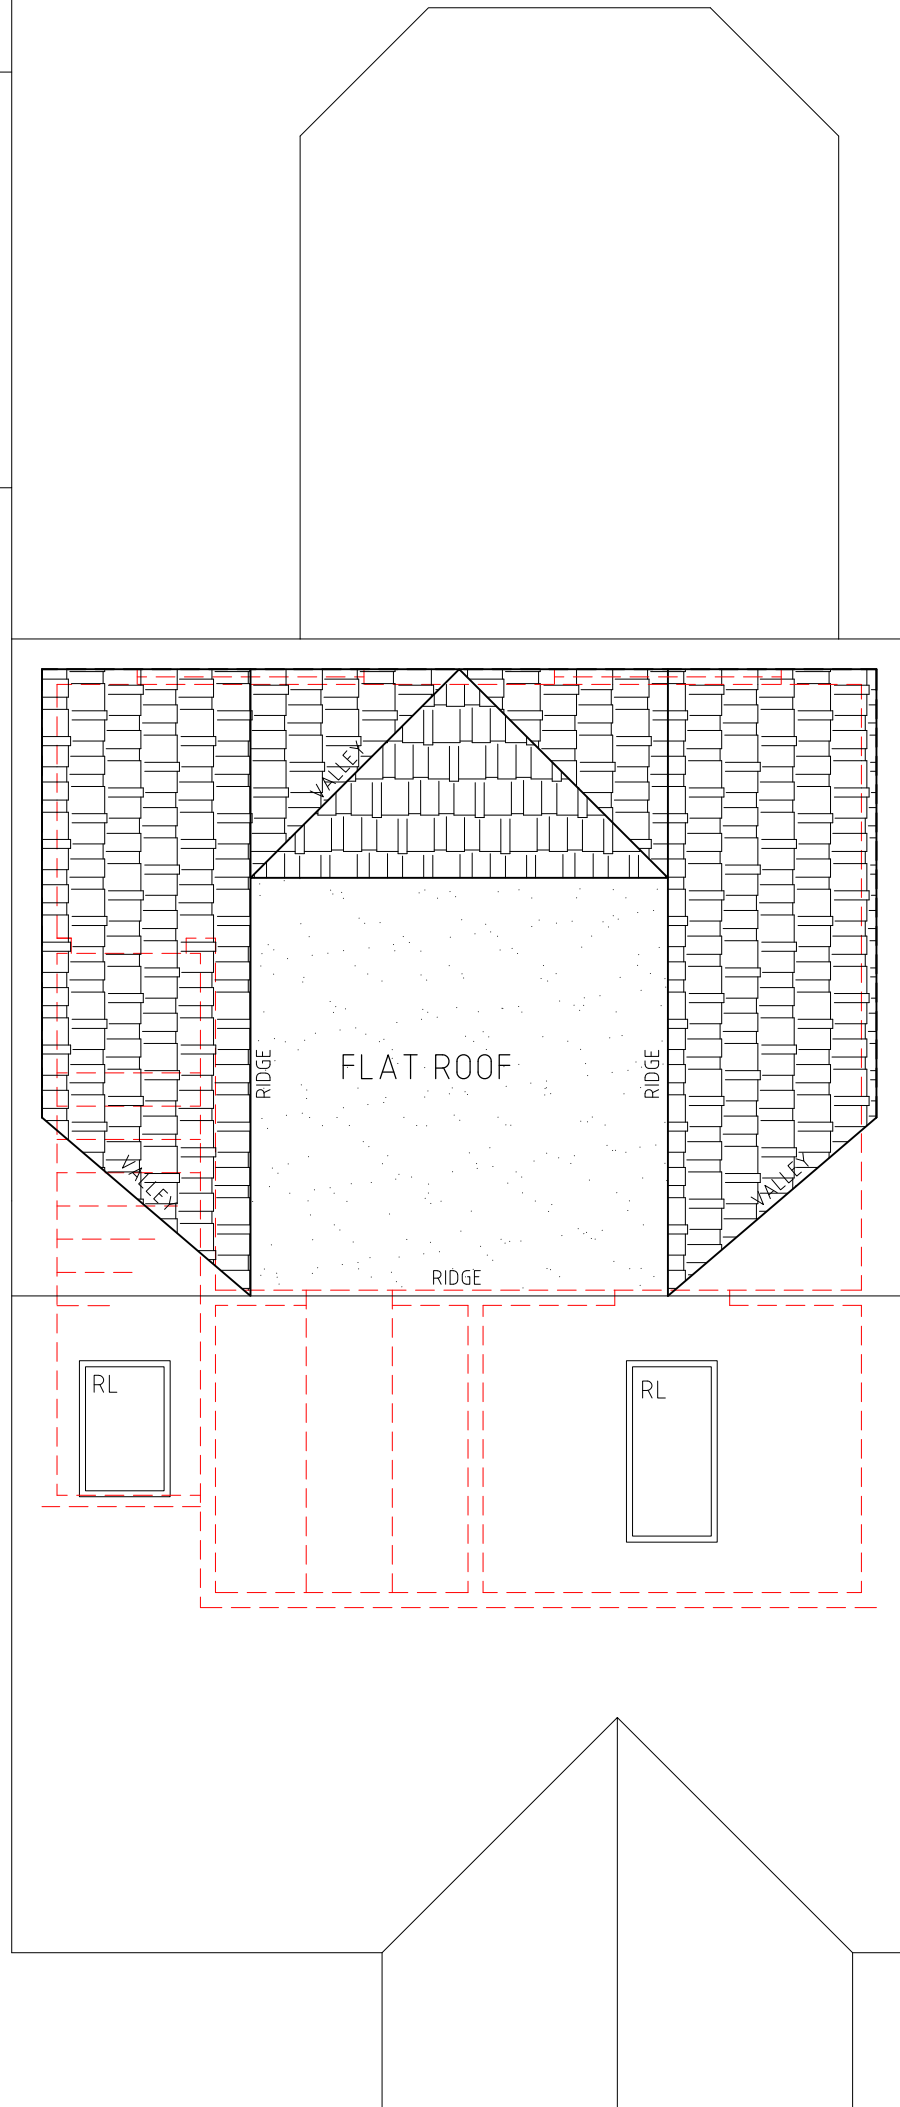

LEGEND

RL DENOTES LOCATION OF PROPOSED ROOF LIGHTS

14 WESTLAND CLOSE
WATFORD
PROPOSED ROOF PLAN

1:50 AT A3 SEP 2020
14WAW-204