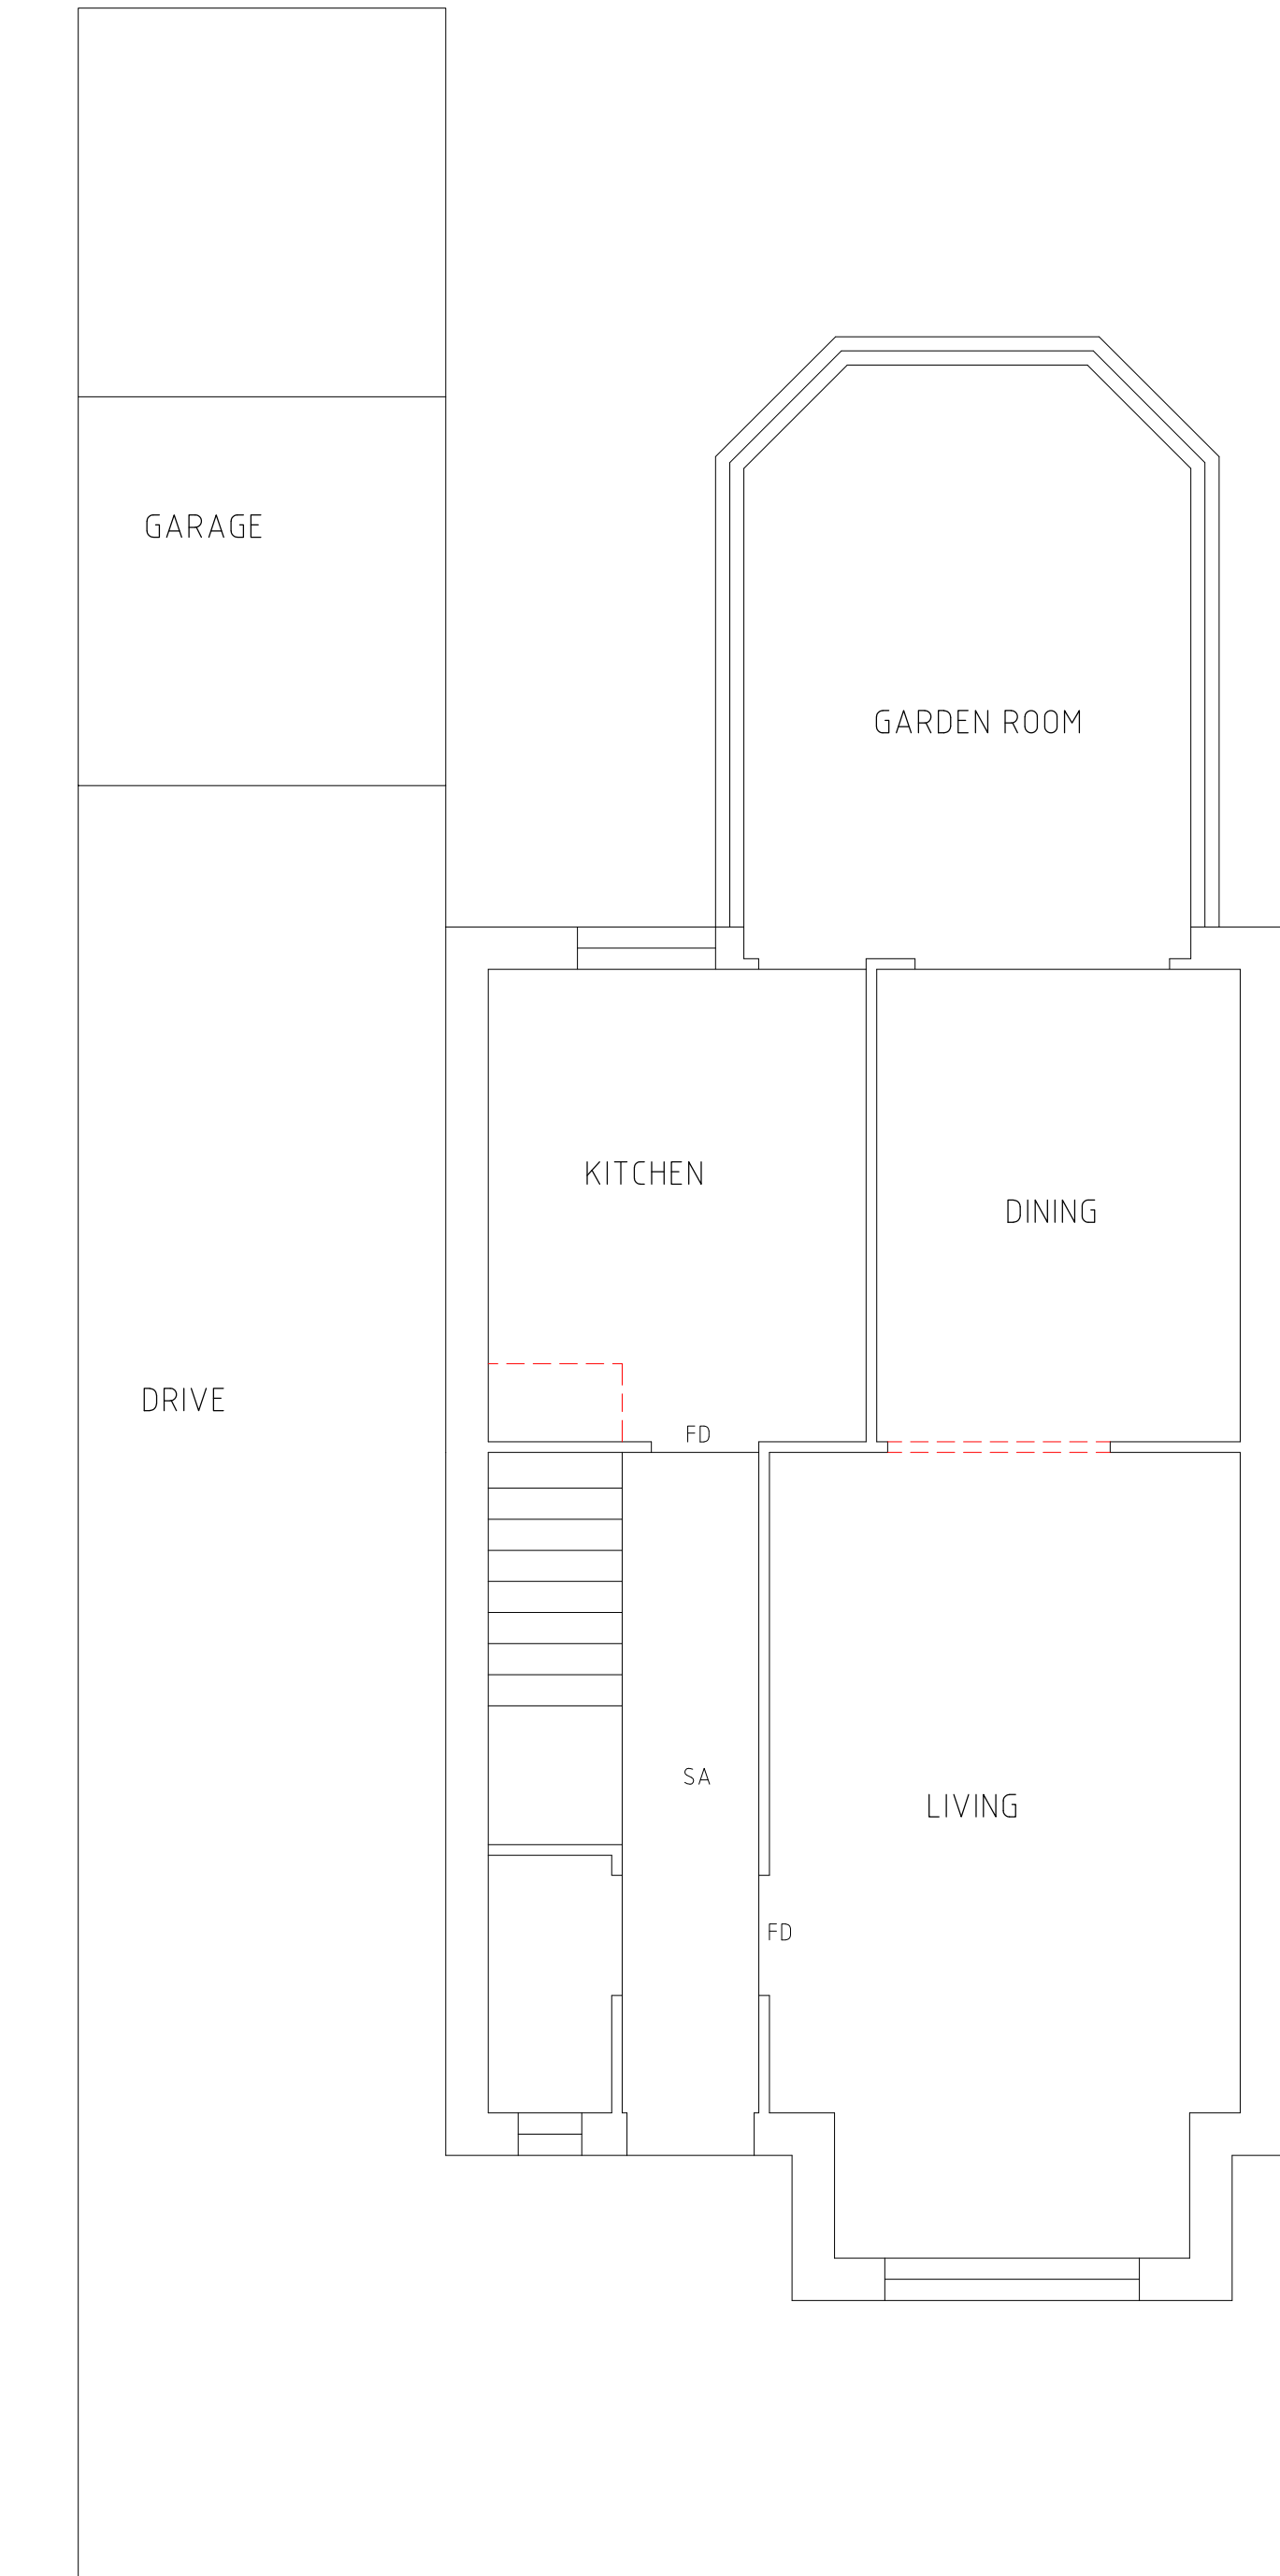

LEGEND

- FD DENOTES FD20 FIRE DOOR TO LOCAL AUTHORITY APPROVAL
- SA DENOTES ELECTRONIC INTERLINKED SMOKE ALARM TO LOCAL AUTHORITY APPROVAL

14 WESTLAND CLOSE
WATFORD
PROPOSED GRND PLAN

1:50 AT A3 SEP 2020
14WAW-201