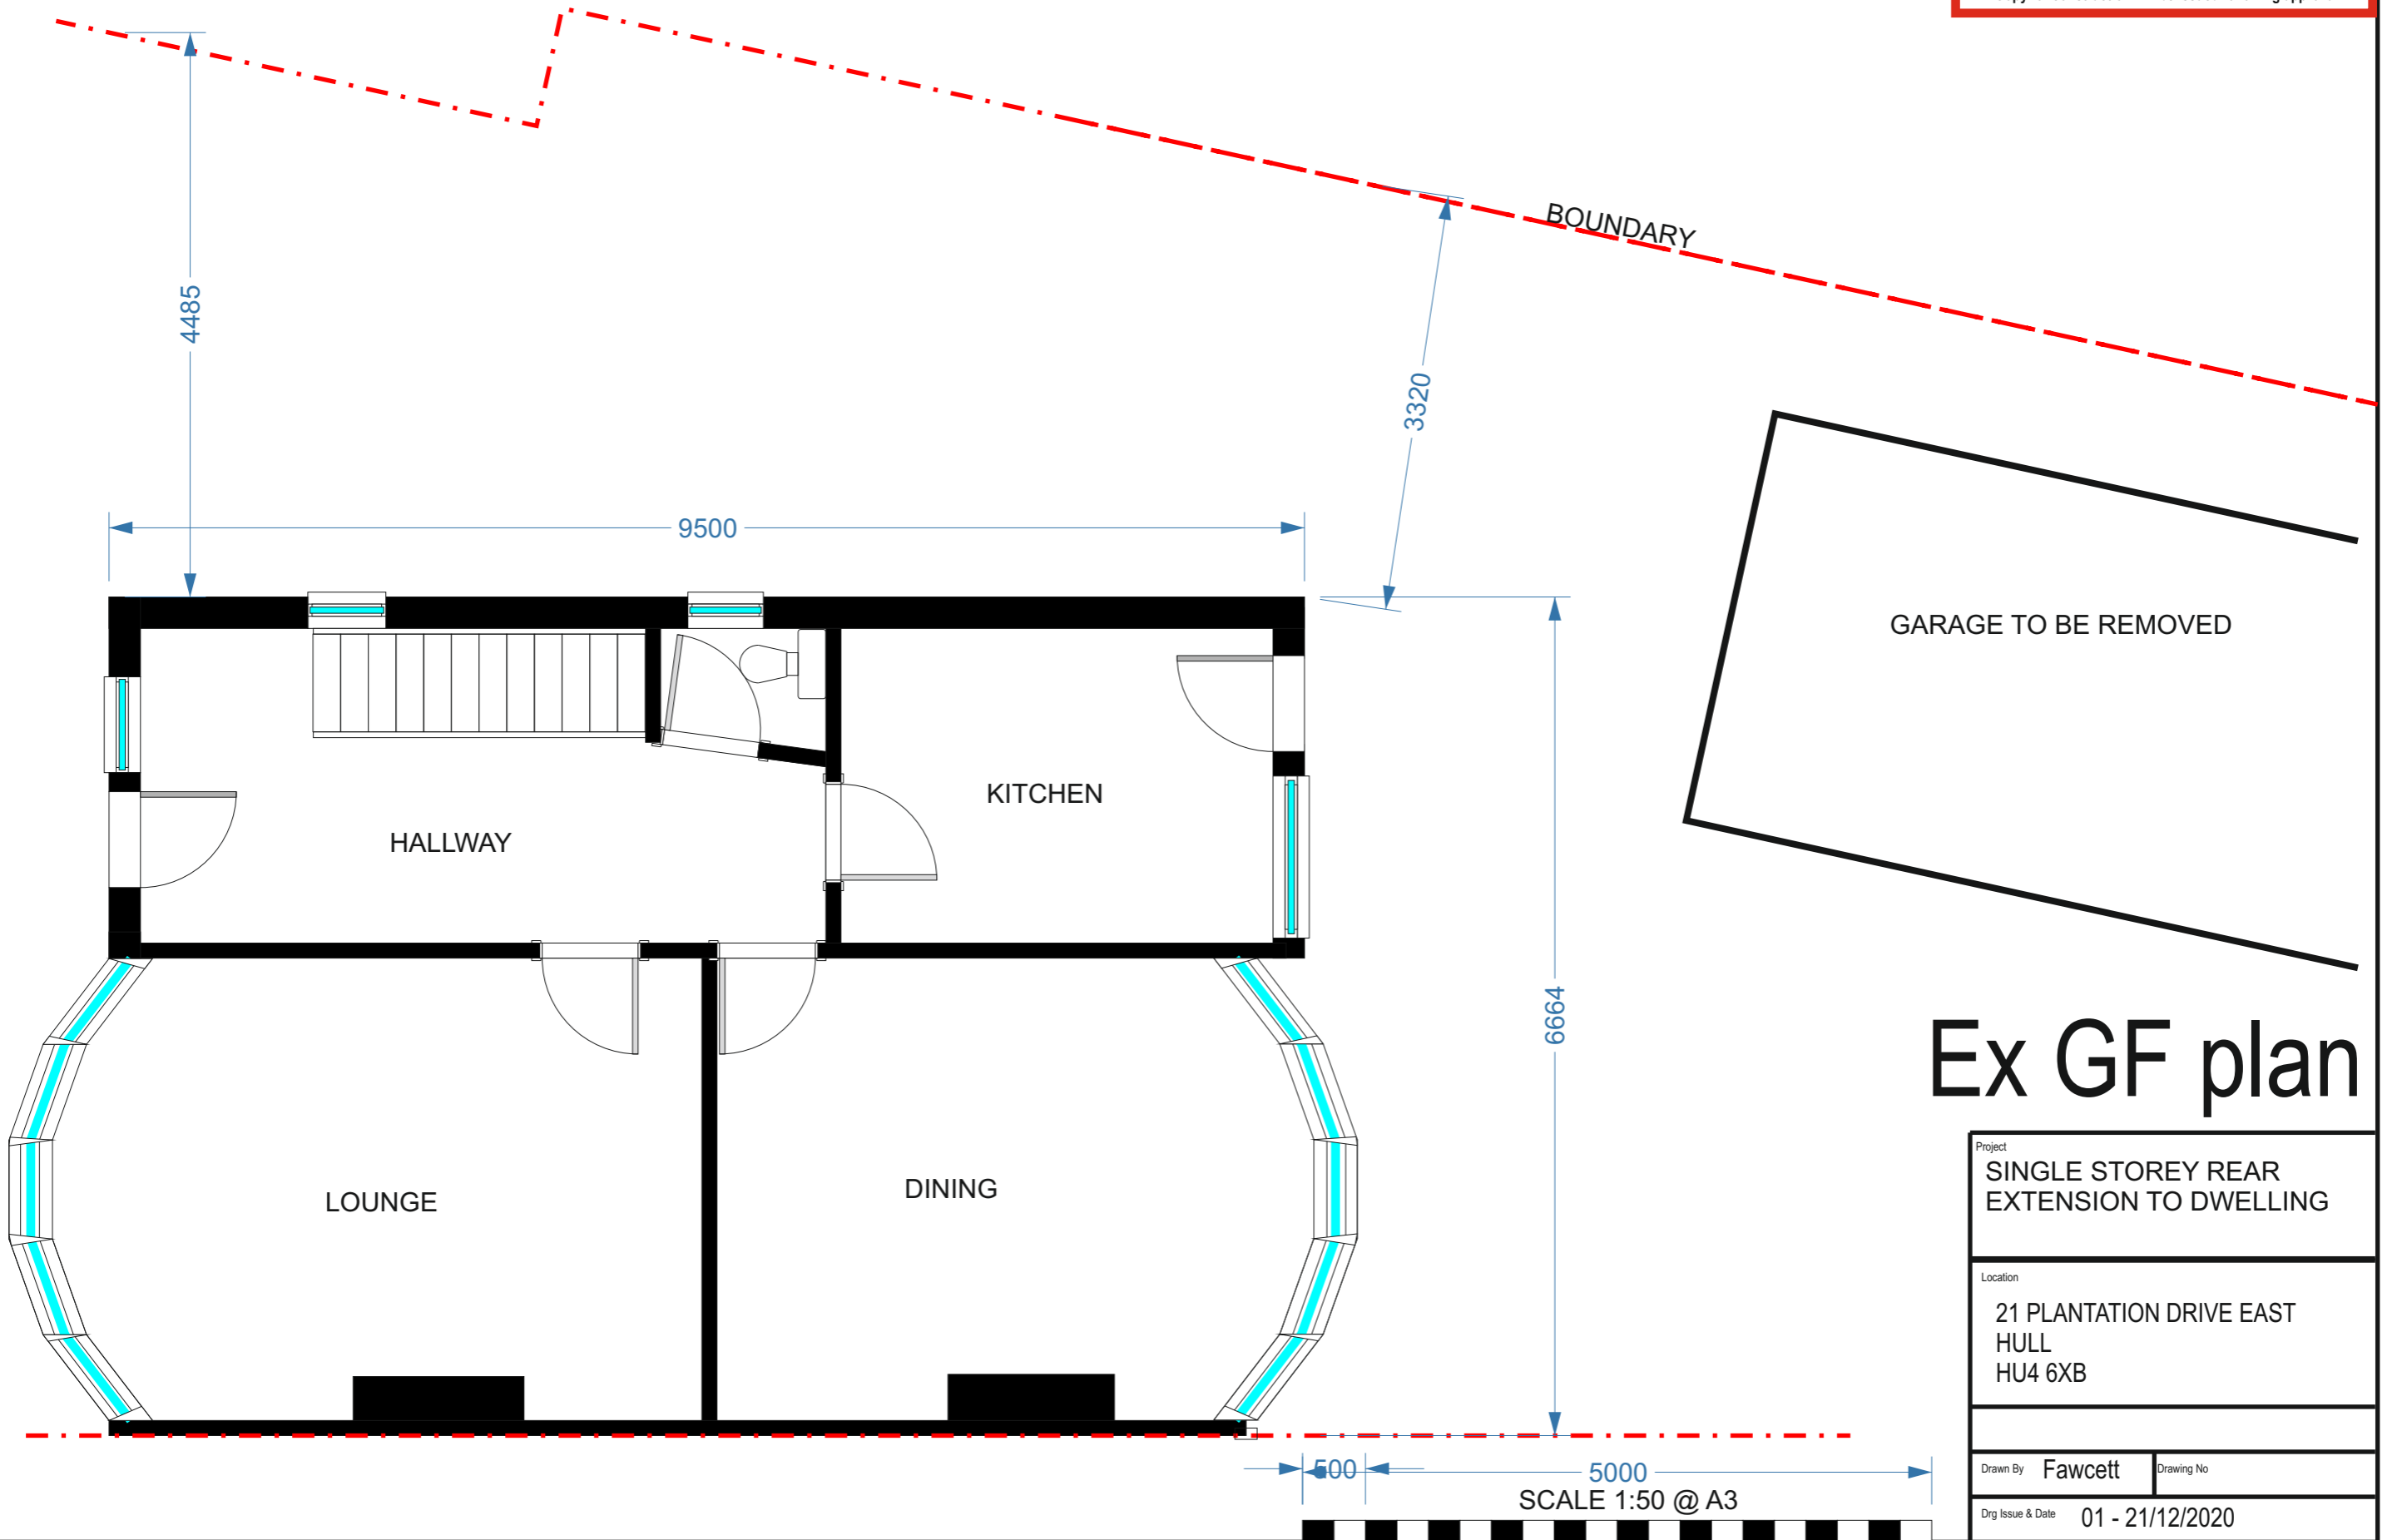

DO NOT SCALE - IF IN DOUBT ASK - THIS IS NOT A BILL OF QUANTITIES

Document for approval only  
**NOT FOR CONSTRUCTION**  
Copy for construction will be issued following approval

# Ex GF plan

Project SINGLE STOREY REAR EXTENSION TO DWELLING	
Location 21 PLANTATION DRIVE EAST HULL HU4 6XB	
Drawn By Fawcett	Drawing No
Drg Issue & Date 01 - 21/12/2020	