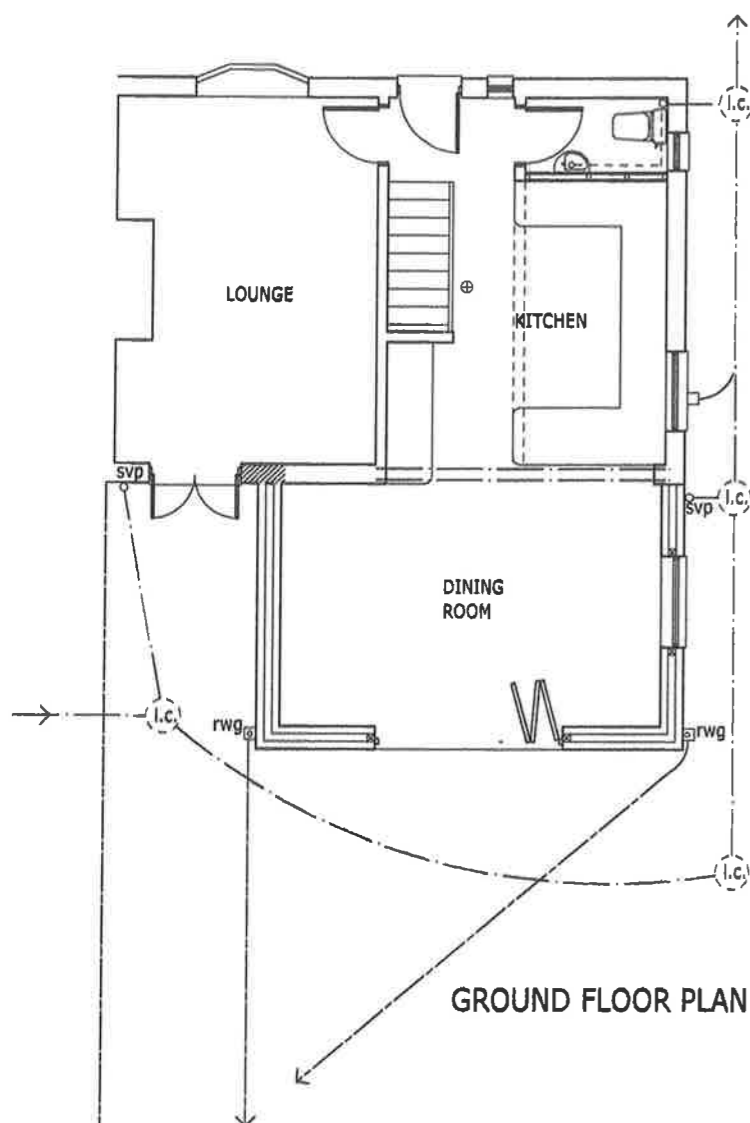

REAR ELEVATION

SIDE ELEVATION

SIDE ELEVATION

GROUND FLOOR PLAN

CHESHIRE WEST & CHESTER
 PLANNING & STRATEGIC TRANSPORT

14 DEC 2020

		79, Melchett Crescent, Northwich, Cheshire CW9 7EW Tel: 01606 352929 Fax: 01606 352929	
AS EXISTING:- 17, BIRTWISTLE ROAD, RUDHEATH, NORTHWICH			
SCALE	1:100	DATE	DWG No.