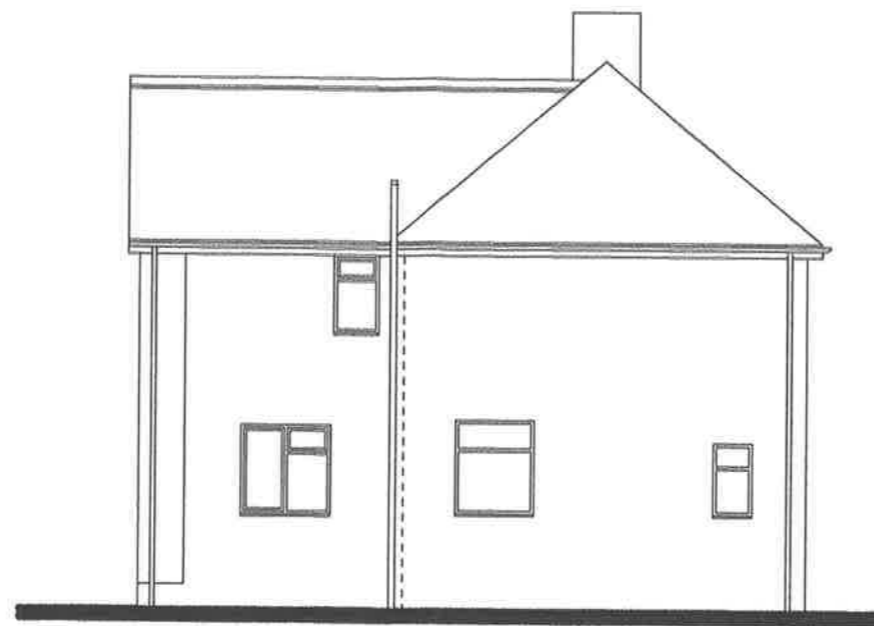

REAR ELEVATION

SIDE ELEVATION

SIDE ELEVATION

GROUND FLOOR PLAN

CHESHIRE WEST & CHESTER
 PLANNING & STRATEGIC TRANSPORT

14 DEC 2020

		79, Melchett Crescent, Northwich, Cheshire CW9 7EW Tel: 01606 352929 Fax: 01606 352929	
AS EXISTING:- 17, BIRTWISTLE ROAD, RUDHEATH, NORTHWICH			
SCALE	1:100	DATE	DWG No.