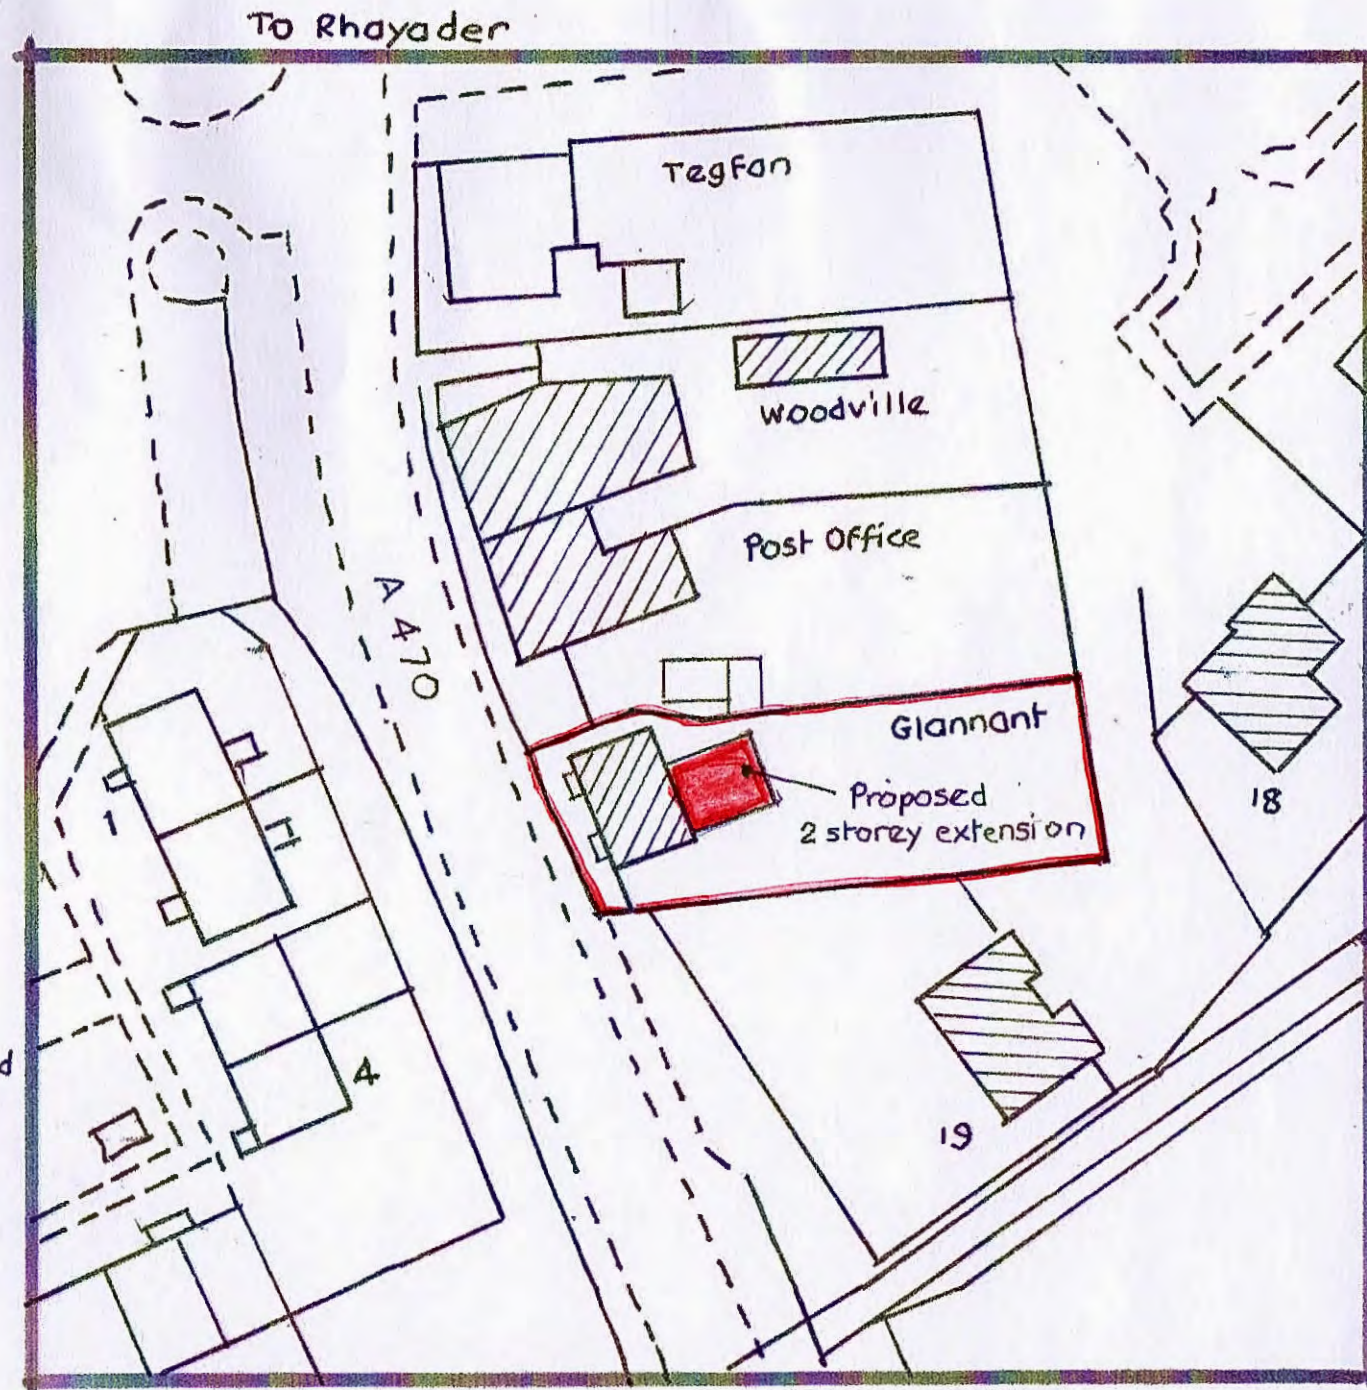

1:1250 LOCATION

1:500 BLOCK PLAN

GLANNANT, NEWBRIDGE-ON-WYE, LLANDRINDOD WELLS,
LD1 6 LH.

SITE PLANS

David Walters
 Building Surveyor
 27 Elizabeth Road
 Kington
 Herefordshire HR5 3DB
 01544 230121

PLAN 917-5