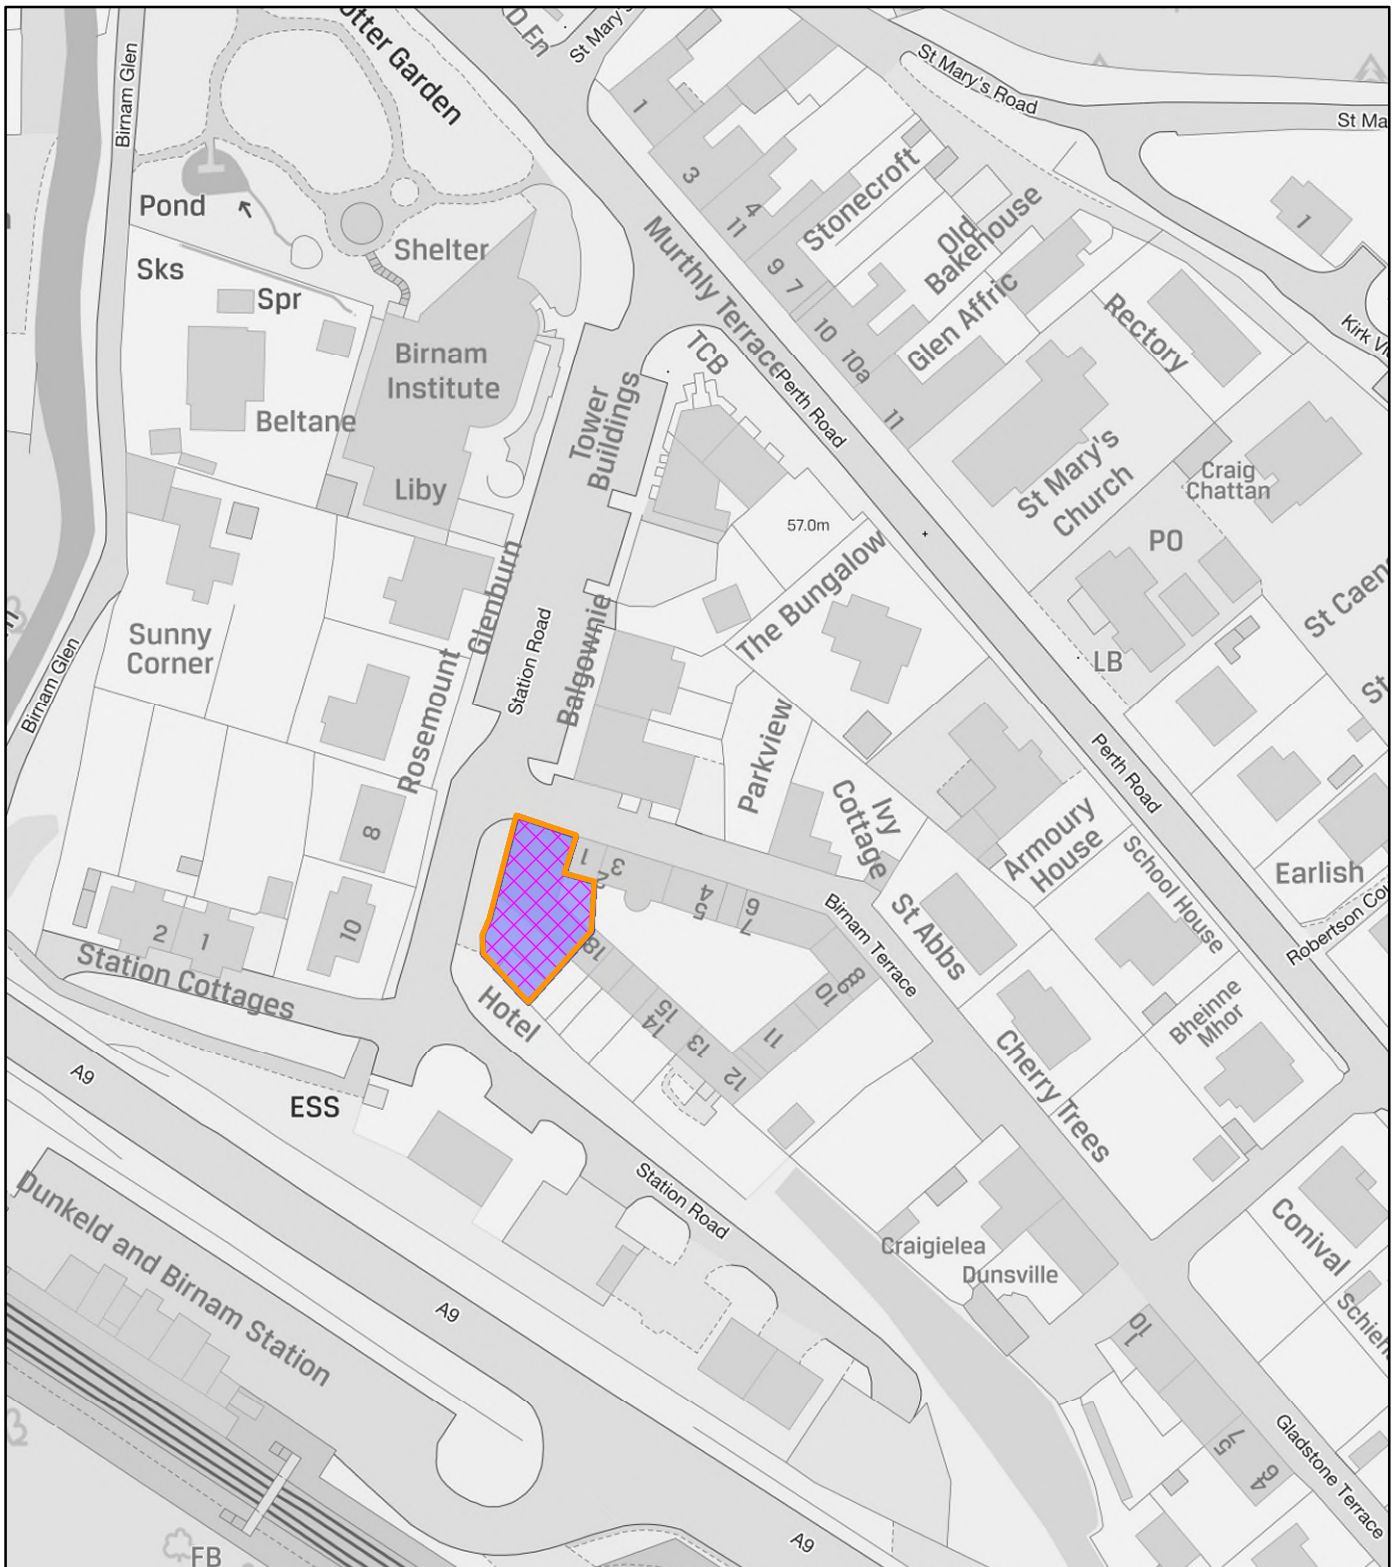

Perth & Kinross Council

NEIGHBOUR NOTIFICATION

Location Plan showing planning application site

This map is for Neighbour Notification ONLY. It must not be reproduced or used for any other purpose.

© Crown copyright [and database rights] 2021 OS 100016971. You are permitted to use this data solely to enable you to respond to, or interact with, the organisation that provided you with the data. You are not permitted to copy, sub-licence, distribute or sell any of this data to third parties in any form.