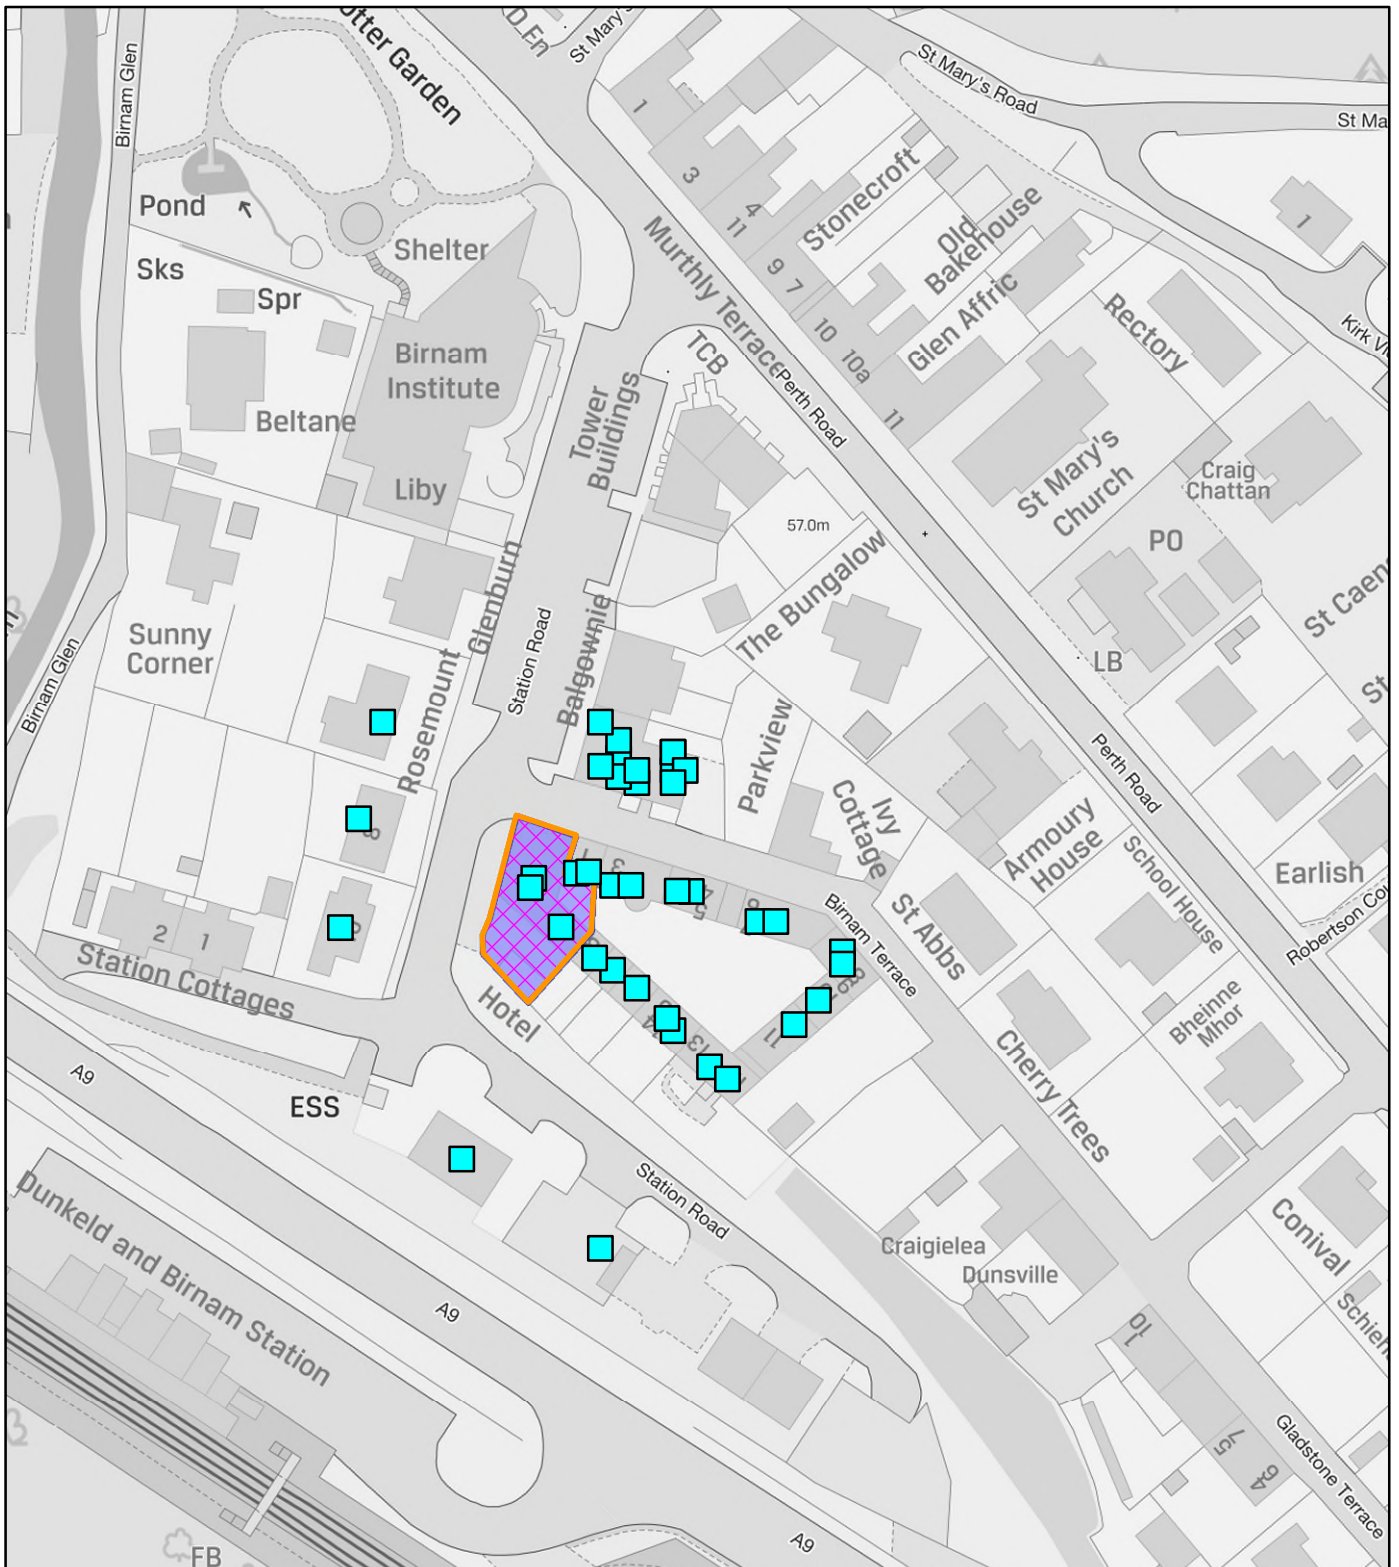

Perth & Kinross Council

NEIGHBOUR NOTIFICATION

Location Plan showing planning application site

This map is for Neighbour Notification ONLY. It must not be reproduced or used for any other purpose.

© Crown copyright [and database rights] 2021 OS 100016971. You are permitted to use this data solely to enable you to respond to, or interact with, the organisation that provided you with the data. You are not permitted to copy, sub-licence, distribute or sell any of this data to third parties in any form.