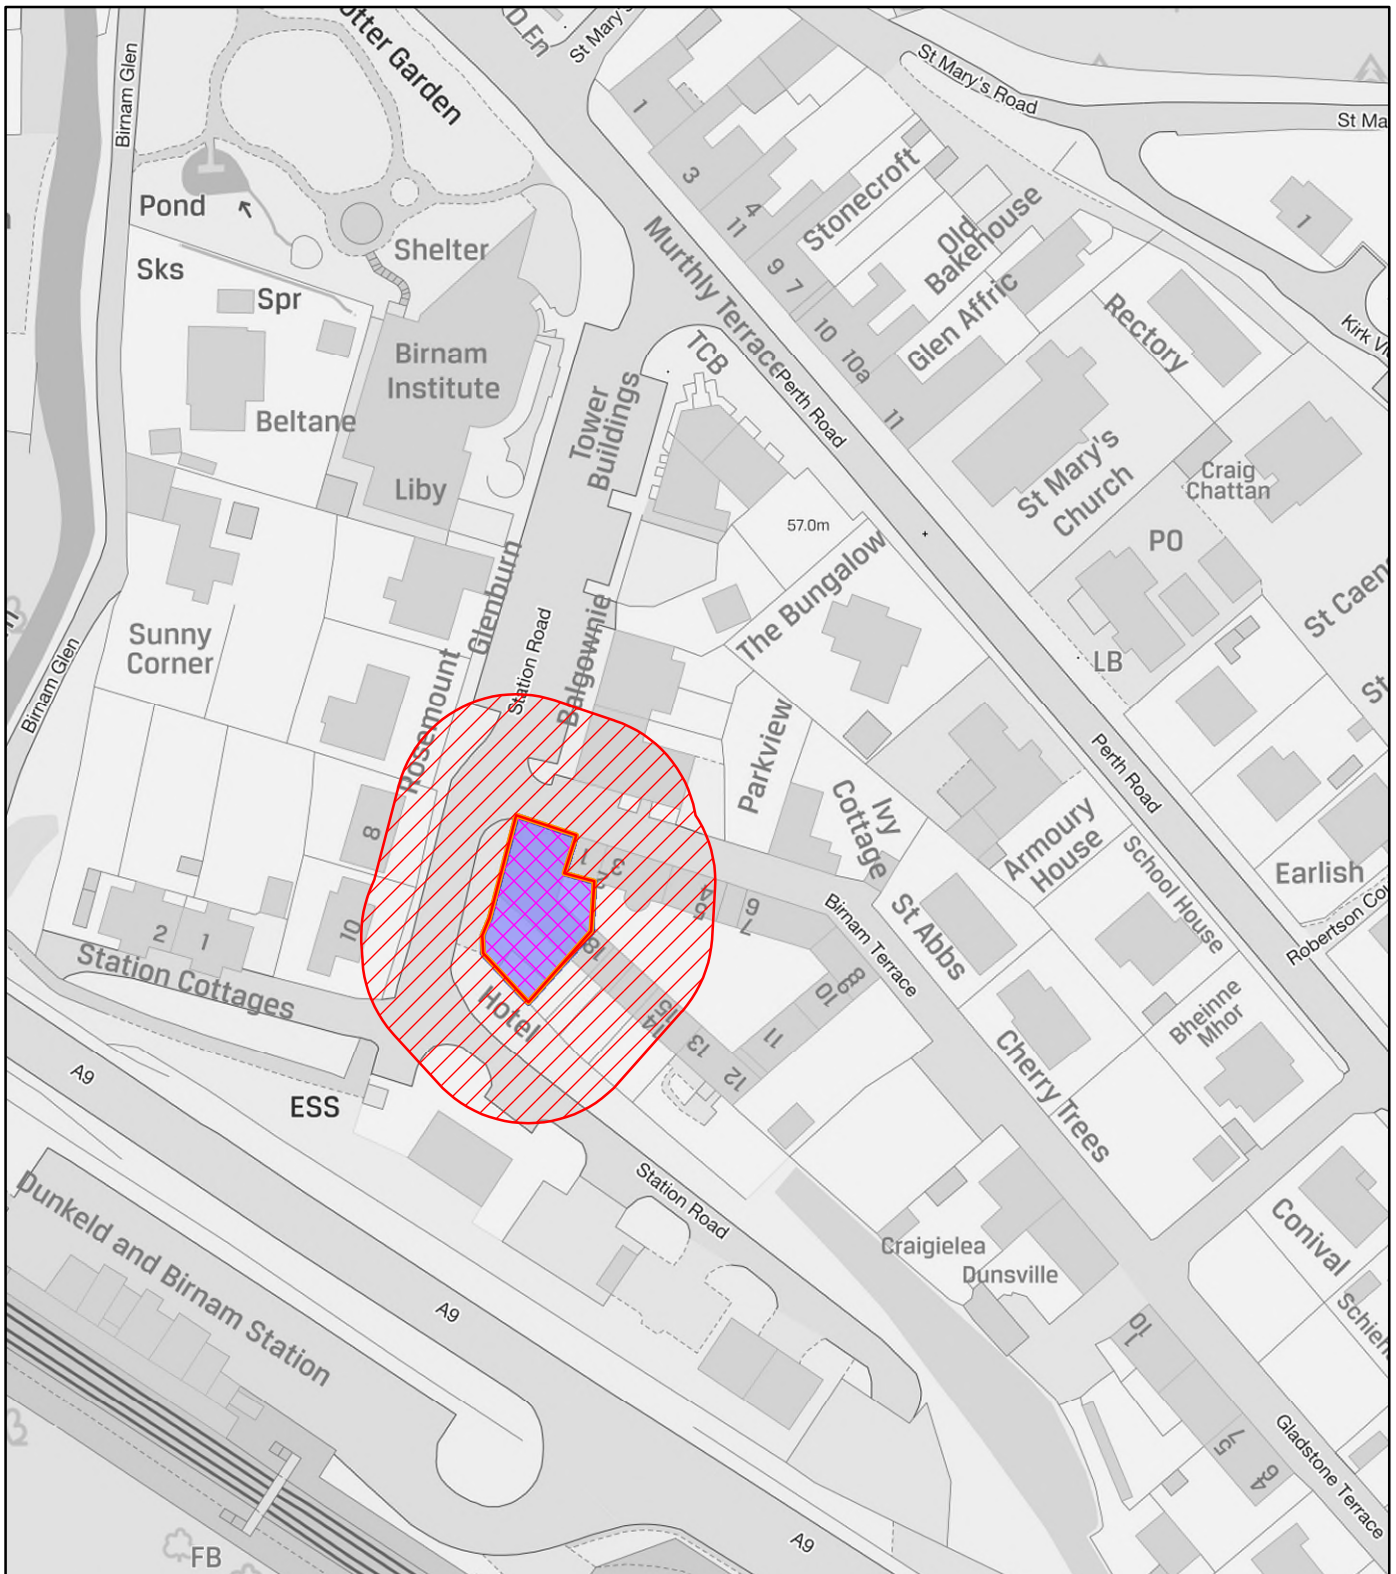

Perth & Kinross Council

NEIGHBOUR NOTIFICATION

Location Plan showing planning application site

This map is for Neighbour Notification ONLY. It must not be reproduced or used for any other purpose.

© Crown copyright [and database rights] 2021 OS 100016971. You are permitted to use this data solely to enable you to respond to, or interact with, the organisation that provided you with the data. You are not permitted to copy, sub-licence, distribute or sell any of this data to third parties in any form.