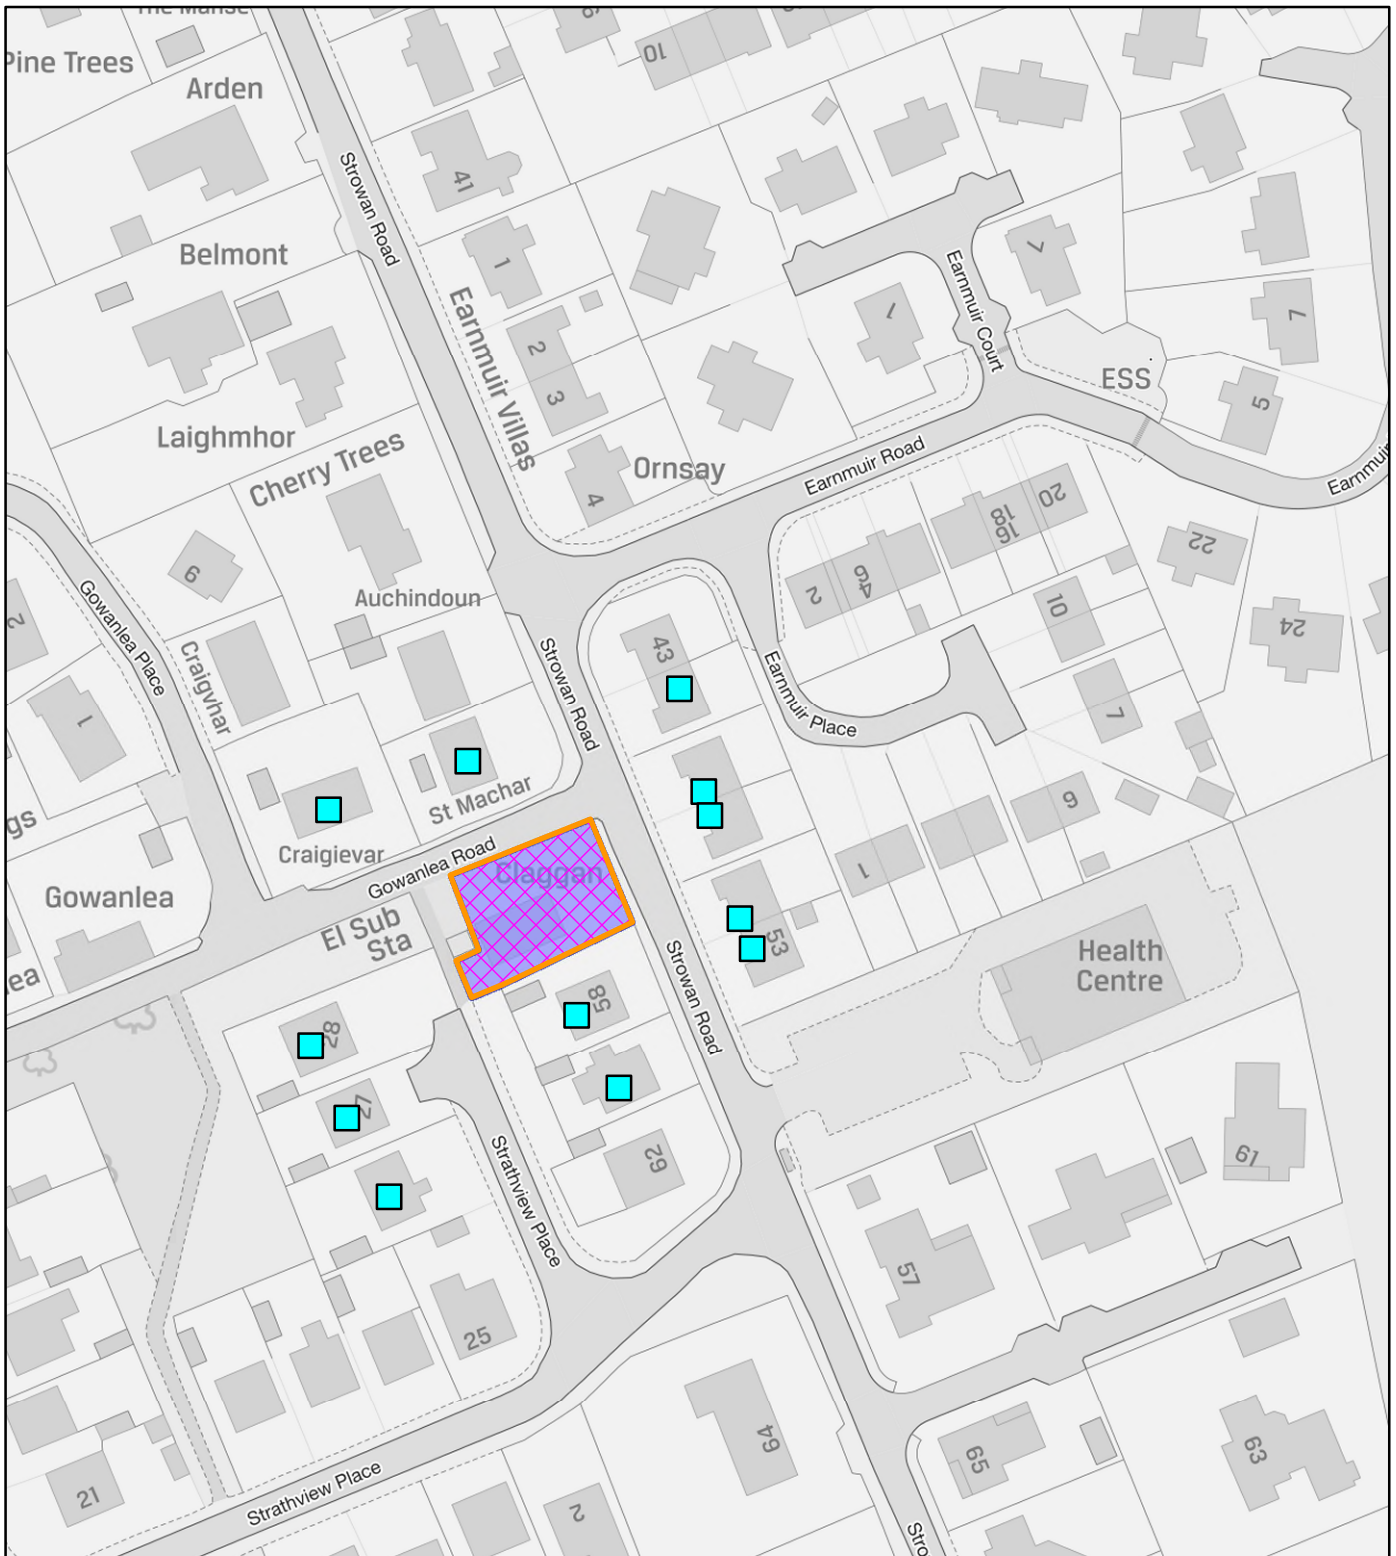

Perth & Kinross Council

NEIGHBOUR NOTIFICATION

Location Plan showing planning application site

This map is for Neighbour Notification ONLY. It must not be reproduced or used for any other purpose.

© Crown copyright [and database rights] 2021 OS 100016971. You are permitted to use this data solely to enable you to respond to, or interact with, the organisation that provided you with the data. You are not permitted to copy, sub-licence, distribute or sell any of this data to third parties in any form.