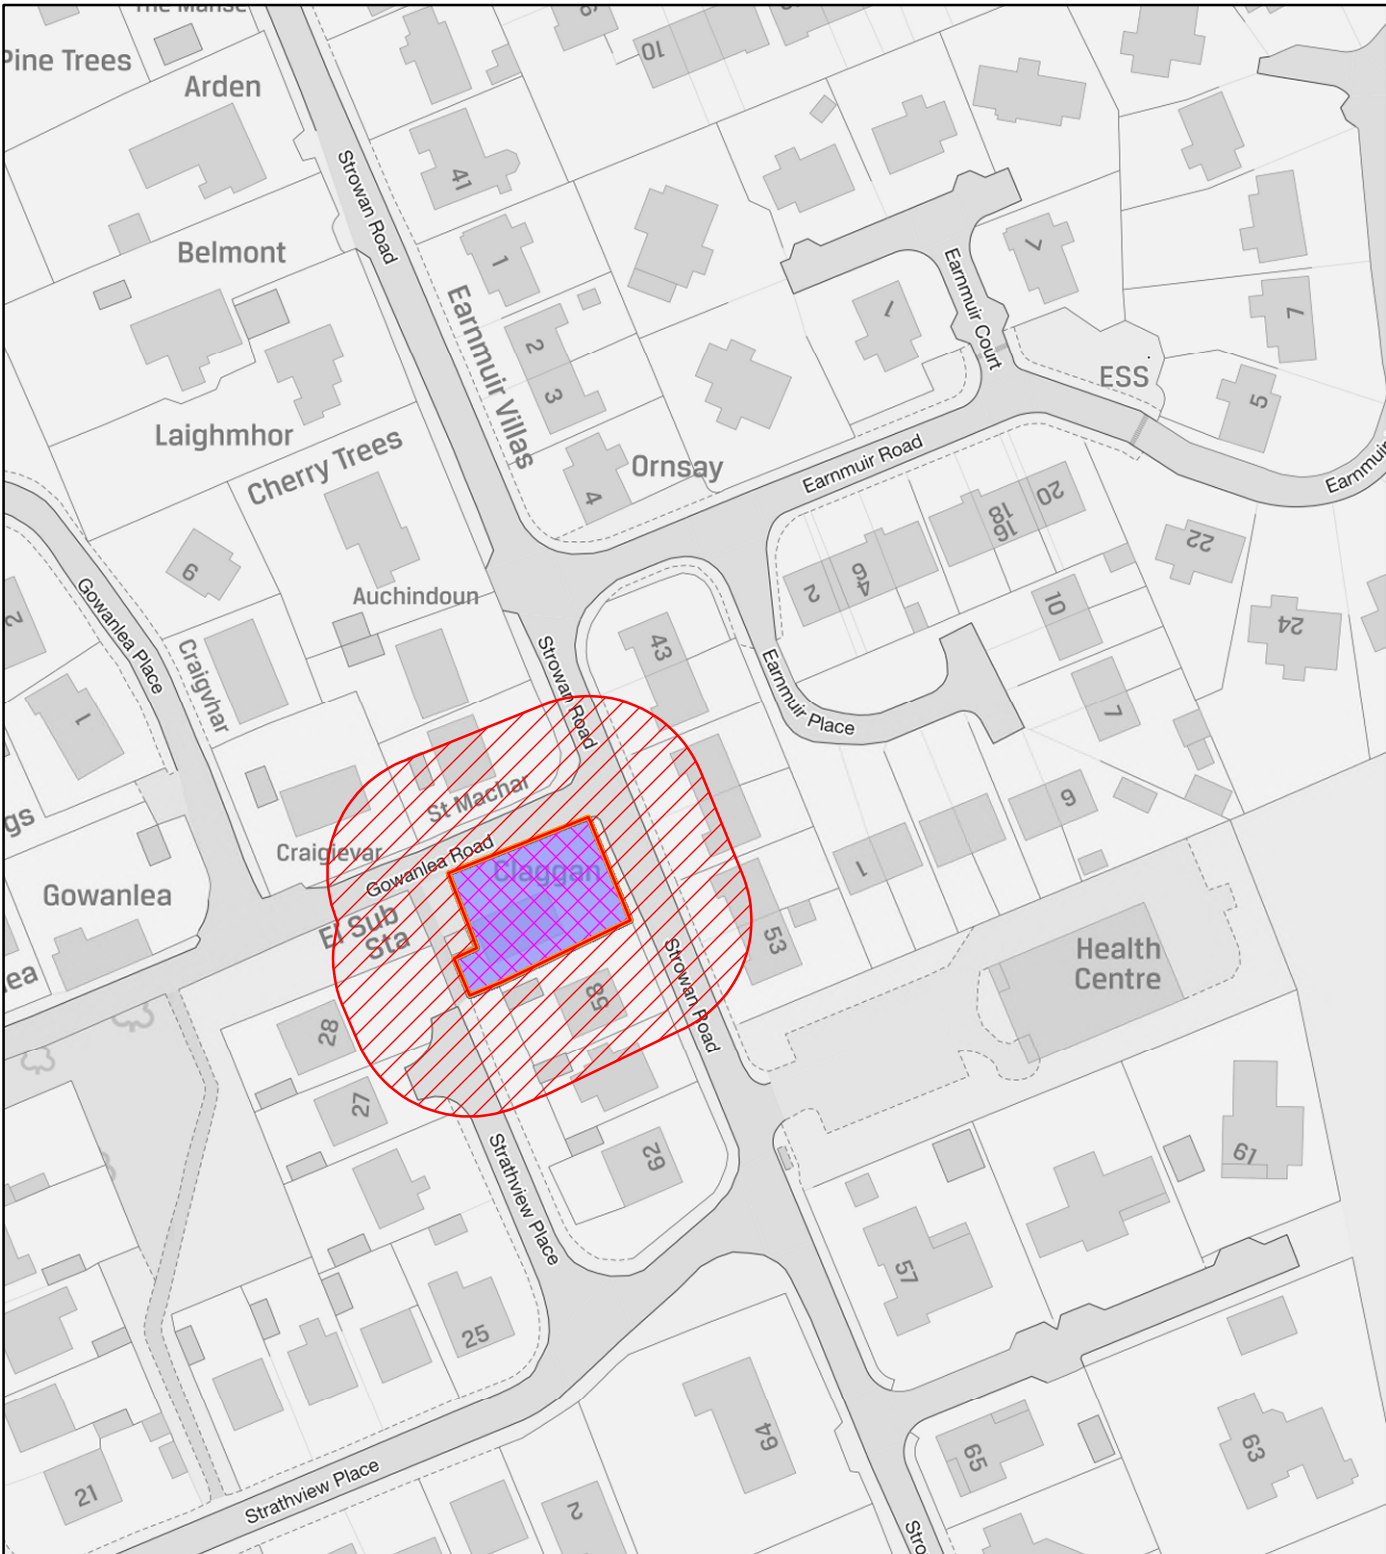

Perth & Kinross Council

NEIGHBOUR NOTIFICATION

Location Plan showing planning application site

This map is for Neighbour Notification ONLY. It must not be reproduced or used for any other purpose.

© Crown copyright [and database rights] 2021 OS 100016971. You are permitted to use this data solely to enable you to respond to, or interact with, the organisation that provided you with the data. You are not permitted to copy, sub-licence, distribute or sell any of this data to third parties in any form.