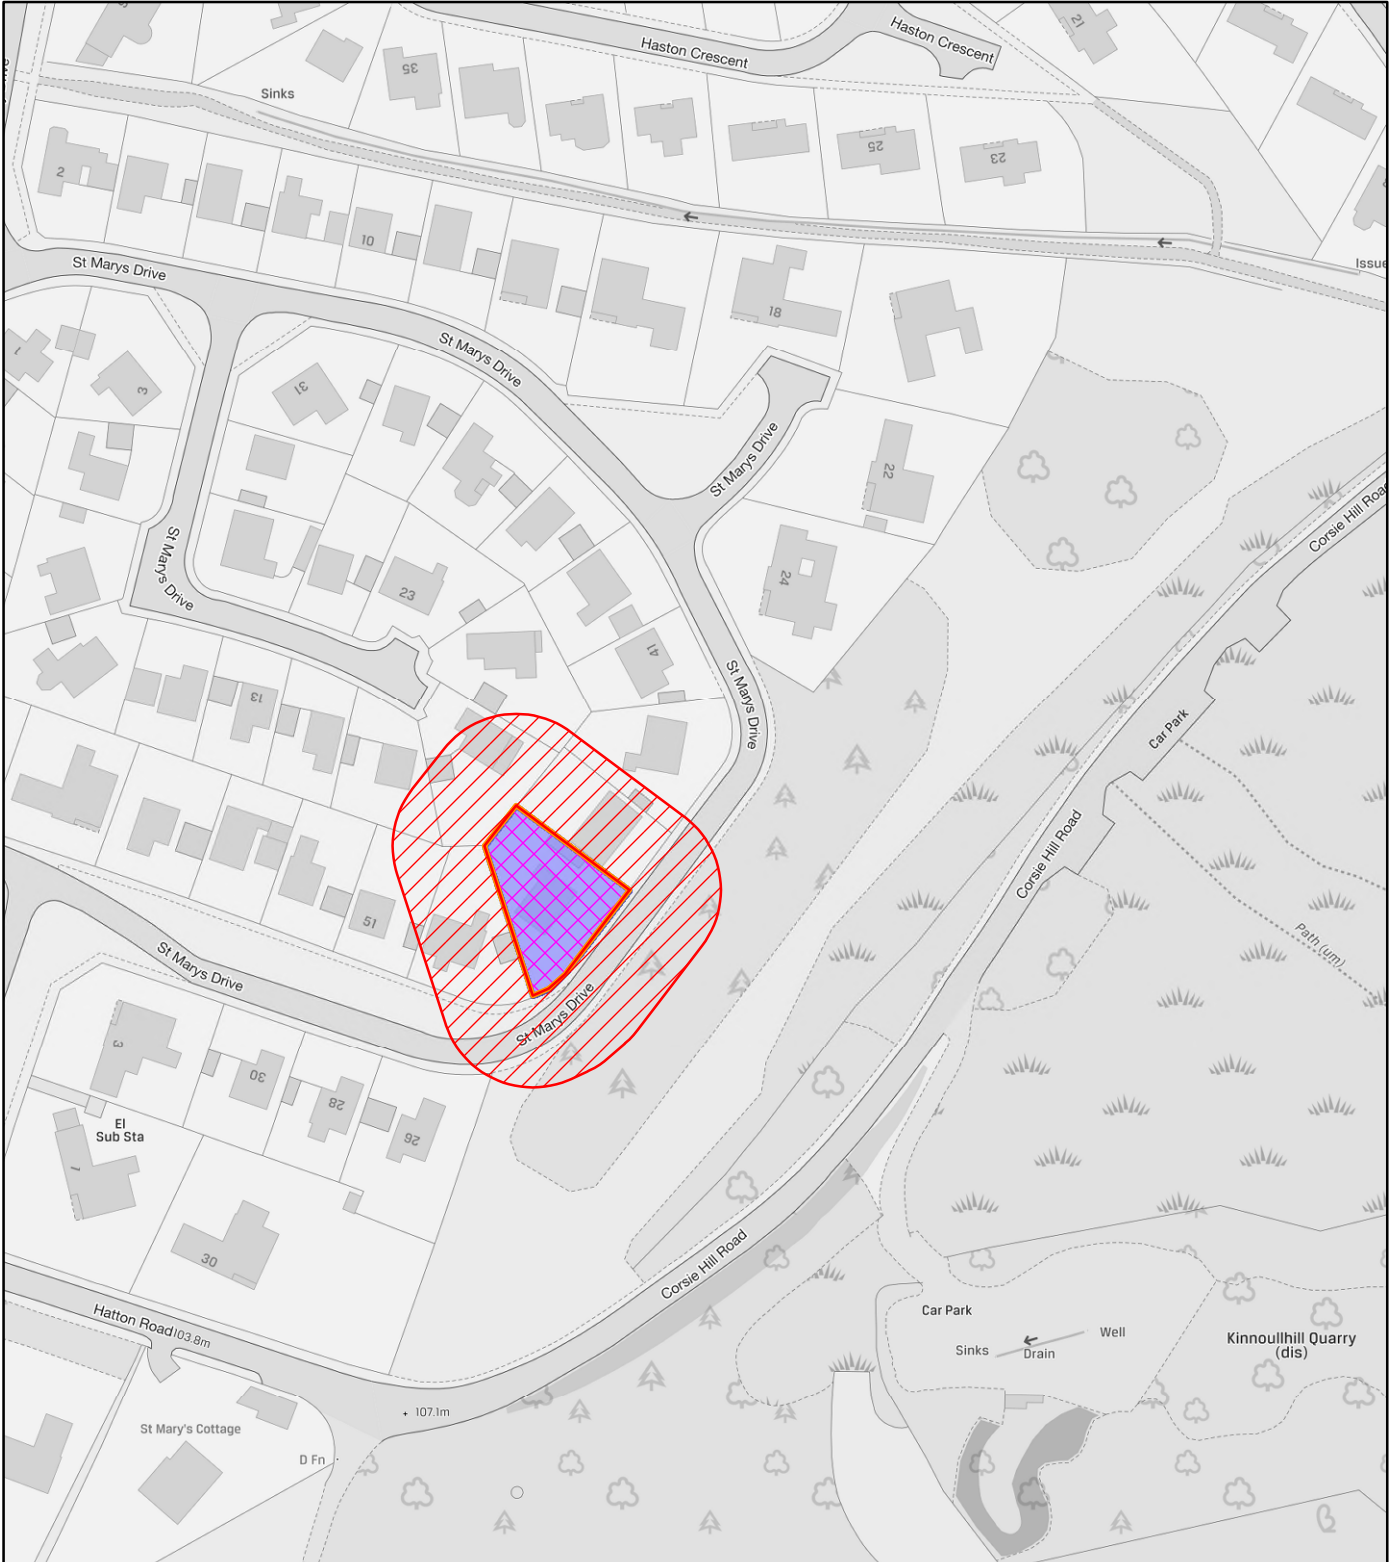

Perth & Kinross Council

NEIGHBOUR NOTIFICATION

Location Plan showing planning application site

This map is for Neighbour Notification ONLY. It must not be reproduced or used for any other purpose.

© Crown copyright [and database rights] 2021 OS 100016971. You are permitted to use this data solely to enable you to respond to, or interact with, the organisation that provided you with the data. You are not permitted to copy, sub-licence, distribute or sell any of this data to third parties in any form.