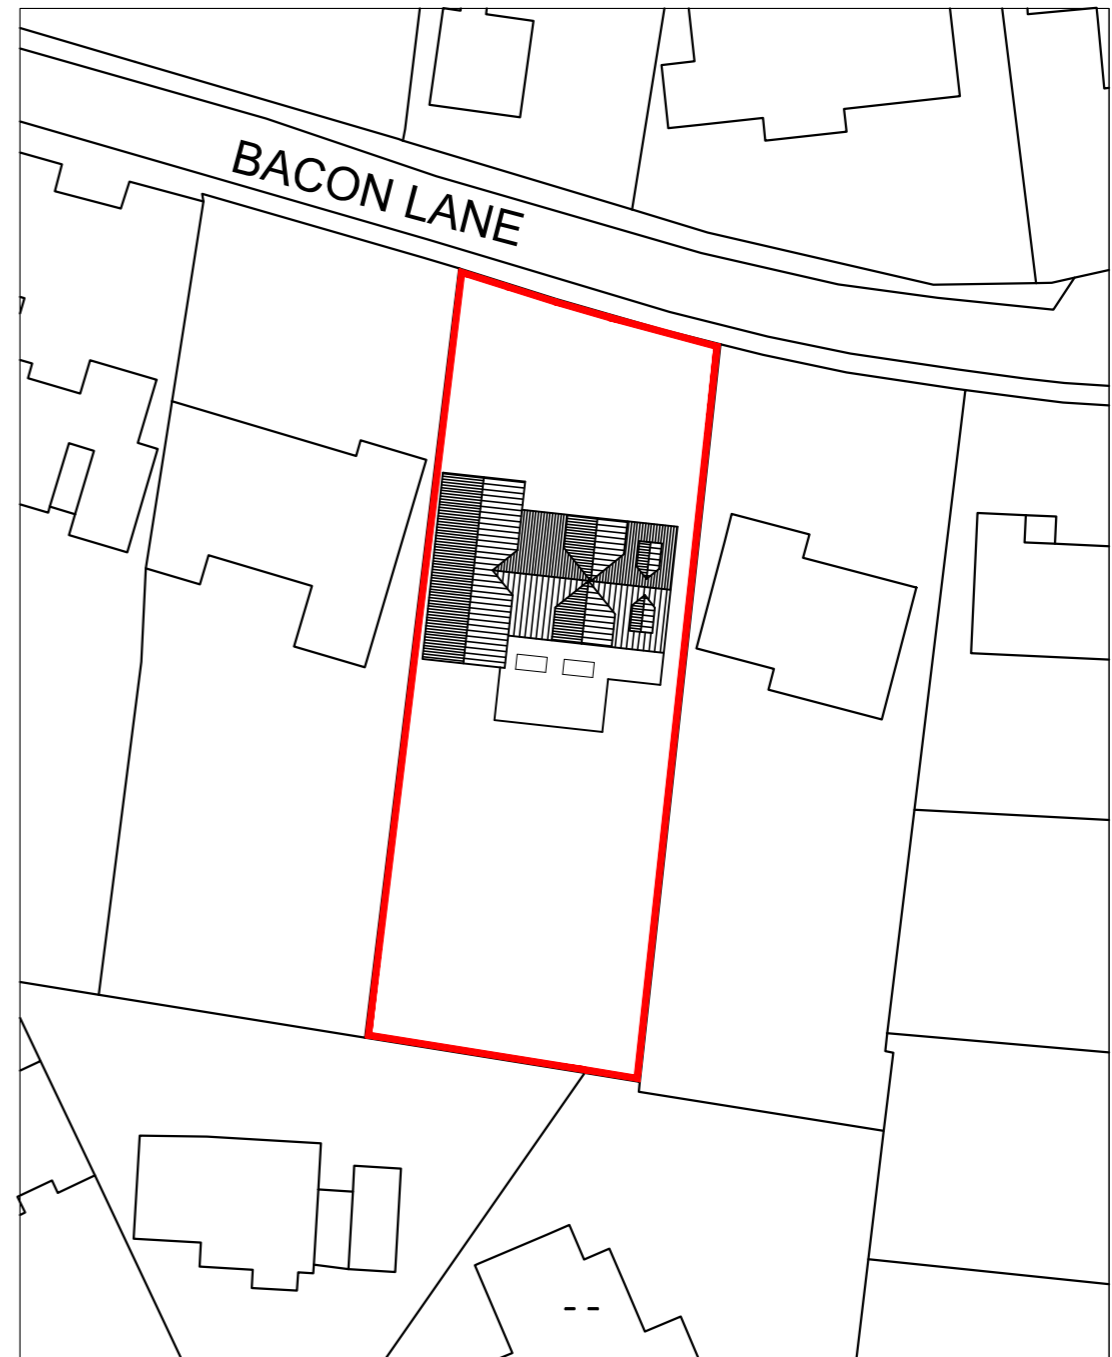

Location Plan: 1:1250

Block Plan: 1:500

15 Bacon Lane,  
Hayling Island,  
Hampshire,  
PO11 0ND

SITE PLANS

Revisions a) Note/Date/Initial  
b)  
c)

© Crown Copyright  
All right reserved  
Reproduced by Permission  
Licence No.100046837