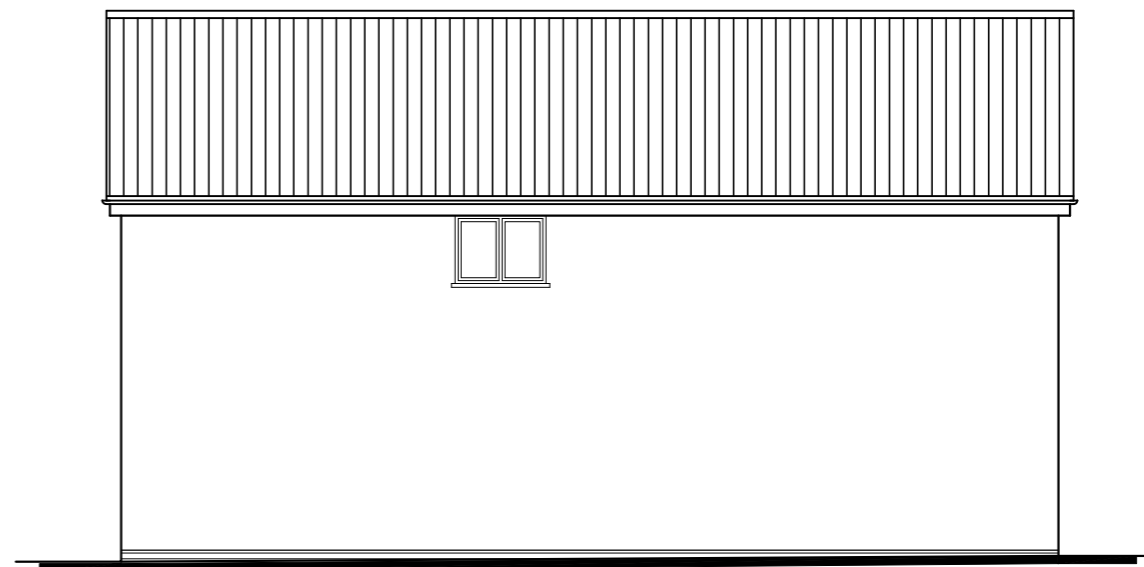

WEST

CAAD

Critchley Architecture And Design Ltd.
Contact: 02392 474 919 | info@caad.online
The Old Brewery, 15E South Street, Havant, PO9 1BU

SURVEY ELEVATIONS

1. Revisions
- a) Updated window/02.12.20/JHL
  - b)
  - c)
  - d)

15 Bacon Lane,
Hayling Island,
Hampshire,
PO11 0ND

Scale A1=1:50, A3=1:100
Drawn JHL
Date 30/11/2020

20095-301^A

10m

20m

30m

40m