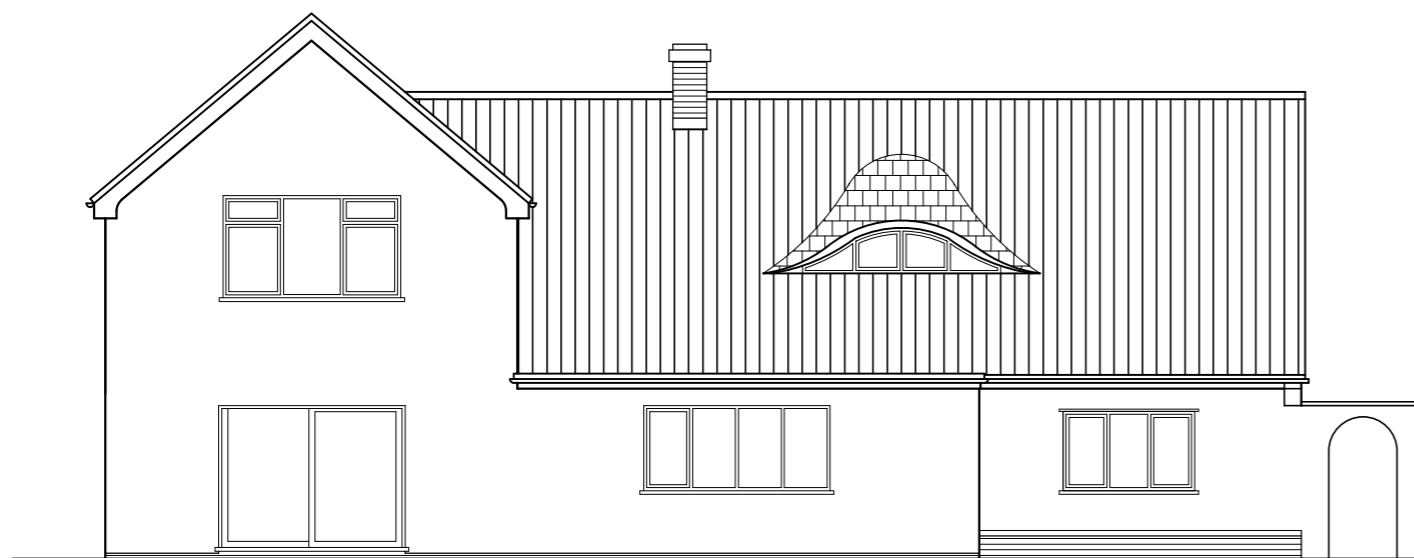

NORTH

WEST

SOUTH

EAST

**CAAD**

Critchley Architecture And Design Ltd.  
 Contact: 02392 474 919 | info@caad.online  
 The Old Brewery, 15E South Street, Havant, PO9 1BU

**SURVEY ELEVATIONS**

- Revisions
- a) Updated window/02.12.20/JHL
  - b)
  - c)
  - d)

15 Bacon Lane,  
 Hayling Island,  
 Hampshire,  
 PO11 0ND

Scale A1=1:50, A3=1:100  
 Drawn JHL  
 Date 30/11/2020

20095-301<sup>A</sup>

10m

20m

30m

40m