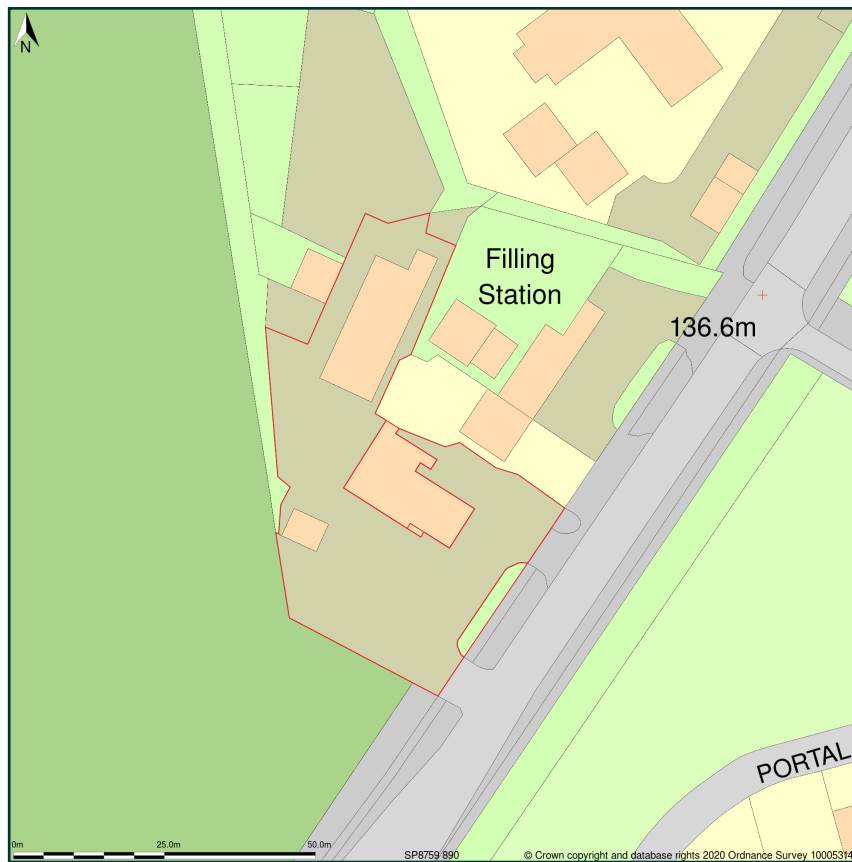

Wendover Heights Veterinary Surgery, Tring Road, Wendover, Buckinghamshire, HP22 5PN

Site Plan shows area bounded by: 487528.59, 208835.66 487670.01, 208977.08 (at a scale of 1:1250), OSGridRef: SP8759 890. The representation of a road, track or path is no evidence of a right of way. The representation of features as lines is no evidence of a property boundary.

Produced on 10th Oct 2020 from the Ordnance Survey National Geographic Database and incorporating surveyed revision available at this date. Reproduction in whole or part is prohibited without the prior permission of Ordnance Survey. © Crown copyright 2020. Supplied by [www.buyaplan.co.uk](http://www.buyaplan.co.uk) a licensed Ordnance Survey partner (100053143). Unique plan reference: #00565625-C86C23